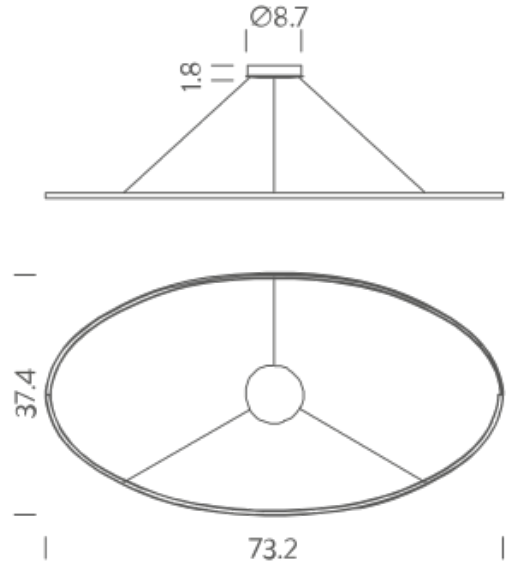

Lamping

Source	Linear LED
Total power	85W
Luminous flux	4425lm (luminous output)

Codes

ELP LW2 59
white/white
ELP LN2 59
black/white
ELP LO2 59
gold painted/white

Structure

white/white

black/white

gold painted/white

Federico Palazzari

ELLISSE MEGA-DOWNLIGHT 3000K

Lamping

Source	Linear LED
Total power	90W
Emission	diffused, orientable
Switching	dimmable 1-10V, mono switch
Tension	120V
Color temperature	3000K
Luminous flux	14400lm
Typ cri	83
Energy class	A+
Ip class	20
Dimensions	73.2
Materials	aluminum + PC
Notes	cable length 8.2' max
Accessories	