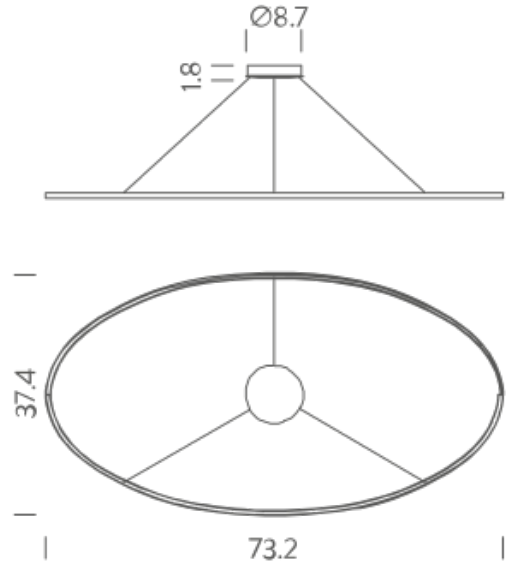

Lamping

Source	Linear LED
Total power	85W
Luminous flux	4425lm (luminous output)

Codes

ELP LW2 59
white/white
ELP LN2 59
black/white
ELP LO2 59
gold painted/white

Structure

white/white

black/white

gold painted/white

Diffuser

ELLISSE MEGA

Federico Palazzari

ELLISSE MEGA-UPLIGHT 3000K

Lamping

Source	Linear LED
Total power	90W
Emission	diffused, orientable
Switching	dimmable 1-10V, mono switch
Tension	120V
Color temperature	3000K
Luminous flux	14400lm
Typ cri	83
Energy class	A+
Ip class	20
Dimensions	73.2
Materials	aluminum + PC
Notes	cable length 8.2' max