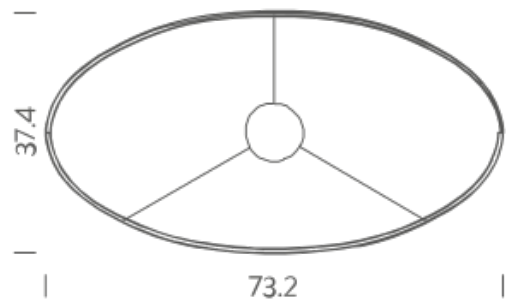

ELLISSE MEGA

Federico Palazzari

ELLISSE MEGA-UPLIGHT 2700K

Lamping

Source	Linear LED
Total power	85W
Color temperature	2700K
Luminous flux	4425lm (luminous output)

Codes

ELP LW2 58
white/white
ELP LN2 58
black/white
ELP LO2 58
gold painted/white

Structure

white/white

black/white

gold painted/white

Diffuser