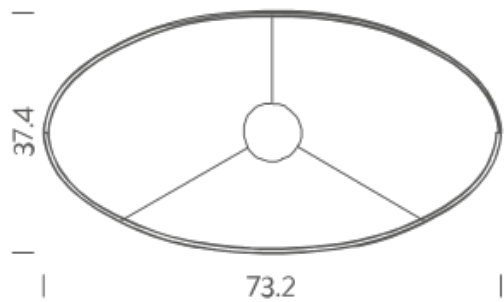

Lamping

Source	Linear LED
Total power	85W
Luminous flux	4425lm (luminous output)

Codes

ELP LW2 59
white/white
ELP LN2 59
black/white
ELP LO2 59
gold painted/white

Structure

white/white

black/white

gold painted/white

Diffuser

ELLISSE MEGA

Federico Palazzari

ELLISSE MEGA-UPLIGHT 3000K

Lamping

Source	Linear LED
Total power	90W
Emission	diffused, orientable
Switching	dimmable 1-10V, mono switch
Tension	120V
Color temperature	3000K
Luminous flux	14400lm
Typ cri	83
Energy class	A+
Ip class	20
Dimensions	73.2
Materials	aluminum + PC
Notes	cable length 8.2' max