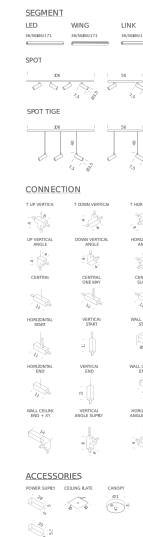

Codes

LSS LW3 51
LSS LN3 51

Structure

white
black

PACKAGE

Package 01 Dimension: 60x5x5 cm

Certificazioni

LED SEGMENTS | 106CM - 3000K