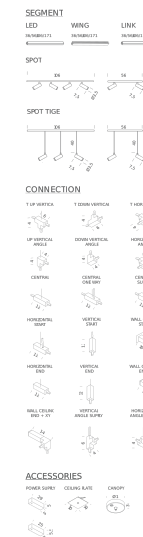

POWER SUPPLY | 90W 1-10V

LAMPING

Tension

110/240V

Codes

LSS PW9 51

LSS PN9 51

Structure

white

black

Certificazioni