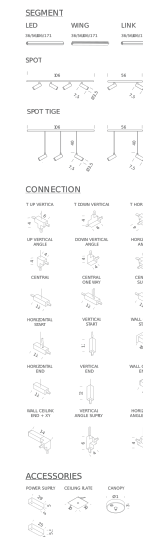

Codes

LSH LW3 57

LSH LN3 57

Structure

white

black

Certificazioni

DESK MATRIX | 178X114CM - VERTICAL 3000K