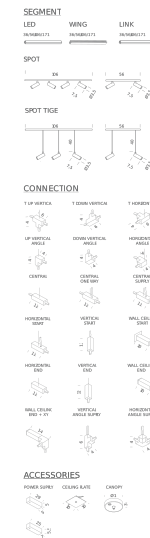

Codes

LSS LW2 51
LSS LN2 51

Structure

white
black

PACKAGE

Package 01

Dimension: 110x5x5 cm

Certificazioni