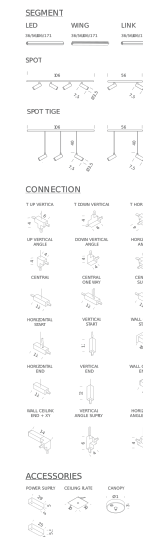

Codes

LSS LW6 51
LSS LN6 51

Structure

white
black

PACKAGE

Package 01

Dimension: 110x5x5 cm

Certificazioni

LED SEGMENTS | 171CM - 2700K

LAMPING

Source	linear LED
Total power	33W
Emission	diffused orientable 360°
Switching	dimmable according to driver
Tension	24V DC
Color temperature	2700K
Luminous flux	1765lm
Typ cri	80
Energy class	A+
Materials	aluminium + PC + ABS
Notes	orientable 360°