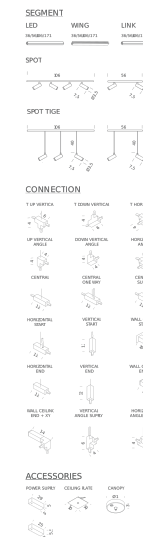

Codes

LSS SW1 51
LSS SN1 51

Structure

white
black

Certificazioni

SPOT SEGMENTS | TIGE 3 SPOT 106CM - 2700K

LAMPING

Source	LED SPOT
Total power	3x4 W
Emission	diffused, orientable 360°
Switching	dimmable according to driver
Tension	24V DC
Color temperature	2700K
Luminous flux	3x400lm
Typ cri	90
Energy class	A+
Materials	metal + PMMA + PC + ABS
Notes	orientable 90°/340°

Codes

LSS SW2 51
LSS SN2 51

Structure

white
black

Certificazioni

SPOT SEGMENTS | TIGE 2 SPOT 56CM - 3000K

LAMPING

Source	LED SPOT
Total power	2x4 W
Emission	diffused, orientable 360°
Switching	dimmable according to driver
Tension	24V DC
Color temperature	3000K
Luminous flux	2x400lm
Typ cri	90
Energy class	A+
Materials	metal + PMMA + PC + ABS
Notes	orientable 90°/340°

Codes

LSS SW3 51
LSS SN3 51

Structure

white
black

Certificazioni

SPOT SEGMENTS | TIGE 3 SPOT 106CM - 3000K

LAMPING

Source	LED SPOT
Total power	3x4 W
Emission	diffused, orientable 360°
Switching	dimmable according to driver
Tension	24V DC
Color temperature	3000K
Luminous flux	3x400lm
Typ cri	90
Energy class	A+
Materials	metal + PMMA + PC + ABS
Notes	orientable 90°/340°