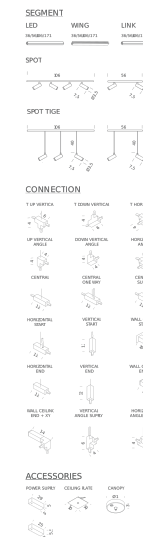

DESK MATRIX | 178X114CM - HORIZONTAL 2700K

LAMPING

Source	Linear LED
Total power	104W
Emission	diffused, orientable 360°
Switching	dimmable 1-10V
Tension	110/240V
Color temperature	2700K
Luminous flux	5780lm (source luminous flux)
Typ cri	85
Energy class	A+
Materials	aluminium + PC + ABS
Notes	driver included, adjustable cable length max 3m

Codes

LSH LW2 57
LSH LN2 57

Structure

white
black

Certificazioni