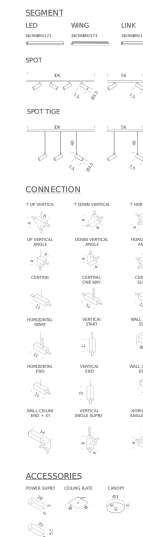

CONNECTIONS | T UP VERTICAL

LAMPING

Materials

Notes

PC+ABS

cable length 3m

Codes

LSS TN2 51

LSS TW2 51

Structure

black

white

Certificazioni