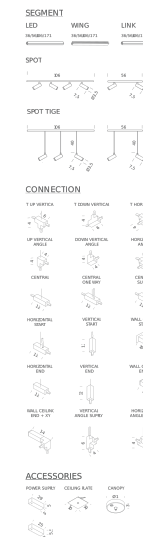

DESK MATRIX | 44X44CM - HORIZONTAL 3000K

LAMPING

Source	Linear LED
Total power	24W
Emission	diffused, orientable 360°
Switching	dimnable 1-10V
Tension	110/240V
Color temperature	3000K
Luminous flux	1340lm (source luminous flux)
Typ cri	85
Energy class	A+
Materials	aluminium + PC + ABS
Notes	driver included, adjustable cable length max 3m

Codes

LSH LW3 51
LSH LN3 51

Structure

white
black

Certificazioni