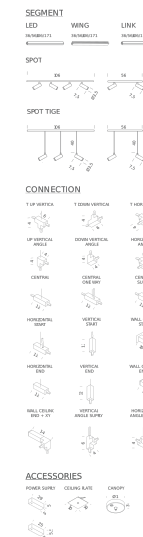

WING SEGMENTS | 171CM - 2700K

LAMPING

Source	Linear LED
Total power	33W
Emission	diffused orientable 360°
Switching	dimmable according to driver
Tension	24V DC
Color temperature	2700K
Luminous flux	1765lm
Typ cri	80
Energy class	A+
Materials	aluminium + PC + ABS
Notes	orientable 360°

Codes

LSS UW5 51
LSS UN5 51

Structure

white
black

Certificazioni