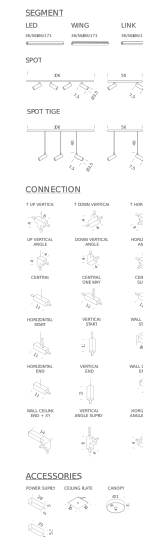

CONNECTIONS | HORIZONTAL ANGLE SUPPLY

LAMPING

Materials

PC+ABS

Notes

cable length 3m

Codes

LSS AW5 51

Structure

white

LSS AN5 51

black

Certificazioni