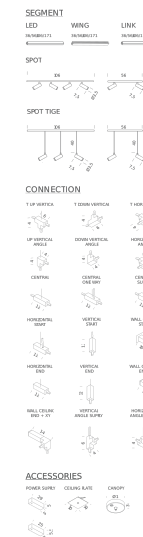

Dimension: 10x10x2 cm

Certificazioni

CONNECTIONS | DOWN VERTICAL ANGLE

LAMPING

Materials

PC+ABS

Codes

LSS AW2 51

LSS AN2 51

Structure

white

black

PACKAGE

Package 01

Dimension: 10x10x2 cm

Certificazioni