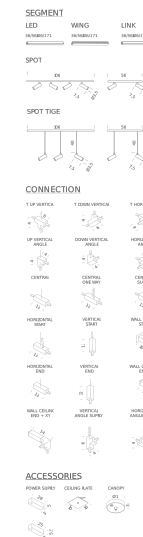

DESK MATRIX | 114X64CM - HORIZONTAL 3000K

LAMPING

Source	Linear LED
Total power	57W
Emission	diffused, orientable 360°
Switching	dimmable 1-10V
Tension	110/240V
Color temperature	3000K
Luminous flux	3450lm (source luminous flux)
Typ cri	85
Energy class	A+
Materials	aluminium + PC + ABS
Notes	driver included, adjustable cable length max 3m

Codes

LSH LW3 56
LSH LN3 56

Structure

white
black

Certificazioni