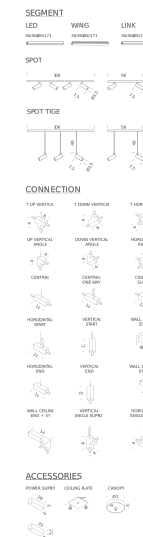

LINK SEGMENTS | 106CM

LAMPING

Materials

aluminium + PC + ABS

Notes

24V electrical connection, orientable 360°, no light

Codes

LSS BW2 51

Structure

white

LSS BN2 51

black

PACKAGE

Package 01

Dimension: 110x5x5 cm

Certificazioni

LINK SEGMENTS | 171CM

LAMPING

Materials

aluminium + PC + ABS

Notes

24V electrical connection, orientable 360°, no light

Codes

LSS BW1 51