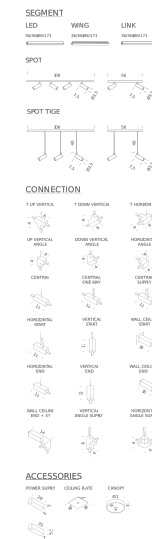

LSS PWR 51

LSS PNR 51

Structure

white

black

Certificazioni

CANOPY

LAMPING