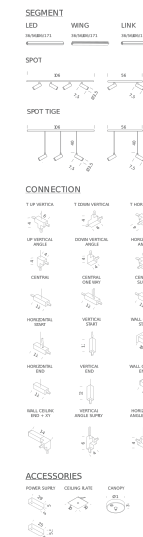

WING SEGMENTS | 106CM - 3000K

LAMPING

Source	Linear LED
Total power	19W
Emission	diffused orientable 360°
Switching	dimmable according to driver
Tension	24V DC
Color temperature	3000K
Luminous flux	1125lm
Typ cri	80
Energy class	A+
Materials	aluminium + PC + ABS
Notes	orientable 360°

Codes

LSS UW2 51
LSS UN2 51

Structure

white
black

Certificazioni