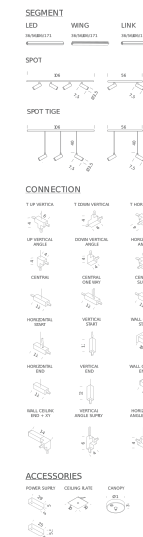

Codes

LSS SW7 51
LSS SN7 51

Structure

white
black

Certificazioni

SPOT SEGMENTS | 4 SPOT 106CM - 2700K

LAMPING

Source	LED SPOT
Total power	2x4 W
Emission	diffused, orientable 360°
Switching	dimmable according to driver
Tension	24V DC
Color temperature	2700K
Luminous flux	4x400lm
Typ cri	90
Energy class	A+
Materials	metal + PMMA + PC + ABS
Notes	orientable 90°/340°

Codes

LSS SW6 51
LSS SN6 51

Structure

white
black

Certificazioni

SPOT SEGMENTS | 4 SPOT 106CM - 3000K

LAMPING

Source	LED SPOT
Total power	2x4 W
Emission	diffused, orientable 360°
Switching	dimmable according to driver
Tension	24V DC
Color temperature	3000K
Luminous flux	4x400lm
Typ cri	90
Energy class	A+
Materials	metal + PMMA + PC + ABS
Notes	orientable 90°/340°