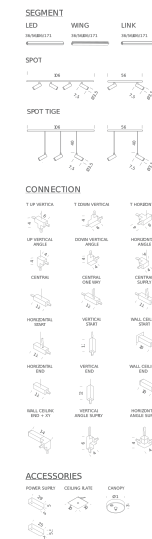

CONNECTIONS | VERTICAL ANGLE SUPPLY

LAMPING

Materials

PC+ABS

Notes

cable length 3m

Codes

LSS AW4 51