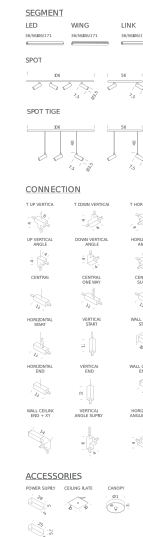

Codes

LSS SW4 51
LSS SN4 51

Structure

white
black

Certificazioni

SPOT SEGMENTS | 2 SPOT 56CM - 2700K

LAMPING

Source	LED SPOT
Total power	2x4 W
Emission	diffused, orientable 360°
Switching	dimmable according to driver
Tension	24V DC
Color temperature	2700K
Luminous flux	2x400lm
Typ cri	90
Energy class	A+
Materials	metal + PMMA + PC + ABS
Notes	orientable 90°/340°

Codes

LSS SW5 51
LSS SN5 51

Structure

white
black

Certificazioni

SPOT SEGMENTS | 2 SPOT 56CM - 3000K

LAMPING

Source	LED SPOT
Total power	2x4 W
Emission	diffused, orientable 360°
Switching	dimmable according to driver
Tension	24V DC
Color temperature	3000K
Luminous flux	2x400lm
Typ cri	90
Energy class	A+
Materials	metal + PMMA + PC + ABS
Notes	orientable 90°/340°

Codes

LSS SW7 51
LSS SN7 51

Structure

white
black

Certificazioni

SPOT SEGMENTS | 4 SPOT 106CM - 2700K

LAMPING

Source	LED SPOT
Total power	2x4 W
Emission	diffused, orientable 360°
Switching	dimmable according to driver
Tension	24V DC
Color temperature	2700K
Luminous flux	4x400lm
Typ cri	90
Energy class	A+
Materials	metal + PMMA + PC + ABS
Notes	orientable 90°/340°