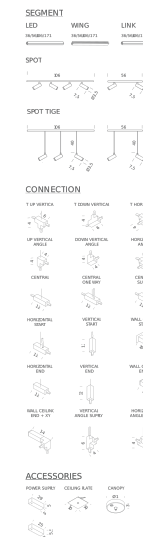

WING SEGMENTS | 56CM - 2700K

LAMPING

Source	Linear LED
Total power	9,5W
Emission	diffused orientable 360°
Switching	dimmable according to driver
Tension	24V DC
Color temperature	2700K
Luminous flux	600lm
Typ cri	80
Energy class	A+
Materials	aluminium + PC + ABS
Notes	orientable 360°

Codes

LSS UW7 51
LSS UN7 51

Structure

white
black

Certificazioni