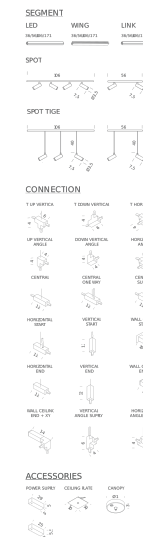

Codes

LSS UW1 51
LSS UN1 51

Structure

white
black

Certificazioni

SPOT SEGMENTS | TIGE 2 SPOT 56CM - 2700K

LAMPING

Source	LED SPOT
Total power	2x4 W
Emission	diffused, orientable 360°
Switching	dimmable according to driver
Tension	24V DC
Color temperature	2700K
Luminous flux	2x400lm
Typ cri	90
Energy class	A+
Materials	metal + PMMA + PC + ABS
Notes	orientable 90°/340°

Codes

LSS SW1 51
LSS SN1 51

Structure

white
black

Certificazioni

SPOT SEGMENTS | TIGE 3 SPOT 106CM - 2700K

LAMPING

Source	LED SPOT
Total power	3x4 W
Emission	diffused, orientable 360°
Switching	dimmable according to driver
Tension	24V DC
Color temperature	2700K
Luminous flux	3x400lm
Typ cri	90
Energy class	A+
Materials	metal + PMMA + PC + ABS
Notes	orientable 90°/340°

Codes

LSS SW2 51
LSS SN2 51

Structure

white
black

Certificazioni

SPOT SEGMENTS | TIGE 2 SPOT 56CM - 3000K

LAMPING

Source	LED SPOT
Total power	2x4 W
Emission	diffused, orientable 360°
Switching	dimmable according to driver
Tension	24V DC
Color temperature	3000K
Luminous flux	2x400lm
Typ cri	90
Energy class	A+
Materials	metal + PMMA + PC + ABS
Notes	orientable 90°/340°