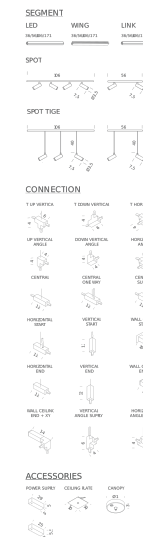

WING SEGMENTS | 106CM - 2700K

LAMPING

Source	Linear LED
Total power	19W
Emission	diffused orientable 360°
Switching	dimmable according to driver
Tension	24V DC
Color temperature	2700K
Luminous flux	1125lm
Typ cri	80
Energy class	A+
Materials	aluminium + PC + ABS
Notes	orientable 360°

Codes

LSS UW6 51
LSS UN6 51

Structure

white
black

Certificazioni