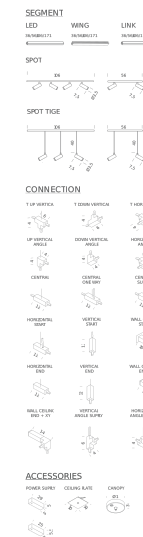

Structure

white

LSS AN3 51

black

PACKAGE

Package 01

Dimension: 10x10x2 cm

Certificazioni