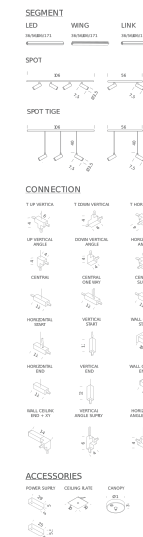

Codes

LSS LW1 51
LSS LN1 51

Structure

white
black

PACKAGE

Package 01

Dimension: 175x5x5 cm

Certificazioni

LINK SEGMENTS | 36CM

LAMPING

Materials

aluminium + PC + ABS

Notes

24V electrical connection, orientable 360°, no light

Codes

LSS BW4 51