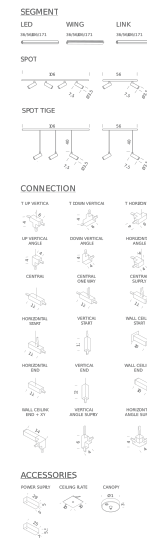

REMOTE DRIVERS | 1-10V 90W

LAMPING

Tension 110/240V

Codes

LIN ALI 34

Structure

Certificazioni