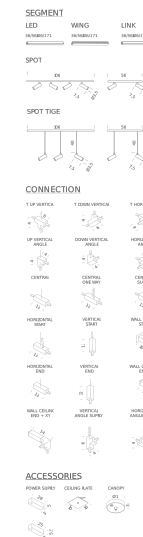

Codes

LSS UW1 51
LSS UN1 51

Structure

white
black

Certificazioni

SPOT SEGMENTS | TIGE 2 SPOT 56CM - 2700K

LAMPING

Source	LED SPOT
Total power	2x4 W
Emission	diffused, orientable 360°
Switching	dimmable according to driver
Tension	24V DC
Color temperature	2700K
Luminous flux	2x400lm
Typ cri	90
Energy class	A+
Materials	metal + PMMA + PC + ABS
Notes	orientable 90°/340°

Codes

LSS SW1 51
LSS SN1 51

Structure

white
black

Certificazioni

SPOT SEGMENTS | TIGE 3 SPOT 106CM - 2700K

LAMPING

Source	LED SPOT
Total power	3x4 W
Emission	diffused, orientable 360°
Switching	dimmable according to driver
Tension	24V DC
Color temperature	2700K
Luminous flux	3x400lm
Typ cri	90
Energy class	A+
Materials	metal + PMMA + PC + ABS
Notes	orientable 90°/340°