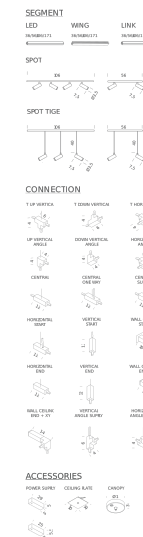

LINK SEGMENTS | 171CM

LAMPING

Materials

aluminium + PC + ABS

Notes

24V electrical connection, orientable 360°, no light

Codes

LSS BW1 51

Structure

white

LSS BN1 51

black

PACKAGE

Package 01

Dimension: 175x5x5 cm

Certificazioni

WING SEGMENTS | 36CM - 2700K

LAMPING

Source	Linear LED
Total power	6W
Emission	diffused orientable 360°
Switching	dimmable according to driver
Tension	24V DC
Color temperature	2700K
Luminous flux	335lm
Typ cri	80
Energy class	A+
Materials	aluminium + PC + ABS
Notes	orientable 360°