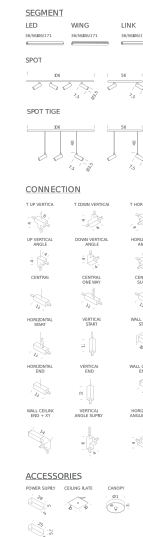

LED SEGMENTS | 56CM - 2700K

LAMPING

Source	Linear LED
Total power	9,5W
Emission	diffused orientable 360°
Switching	dimmable according to driver
Tension	24V DC
Color temperature	2700K
Luminous flux	600 lm
Typ cri	80
Energy class	A+
Materials	aluminium + PC + ABS
Notes	orientable 360°

Codes

LSS LW7 51
LSS LN7 51

Structure

white
black

Certificazioni