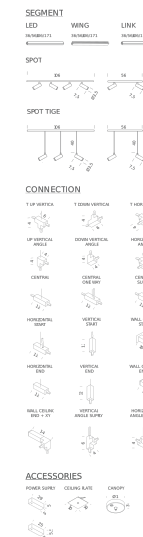

LINK SEGMENTS | 36CM

LAMPING

Materials

aluminium + PC + ABS

Notes

24V electrical connection, orientable 360°, no light

Codes

LSS BW4 51

LSS BN4 51

Structure

white

black

PACKAGE

Package 01

Dimension: 40x5x5 cm

Certificazioni

LINK SEGMENTS | 56CM

LAMPING

Materials

aluminium + PC + ABS

Notes

24V electrical connection, orientable 360°, no light

Codes

LSS BW3 51