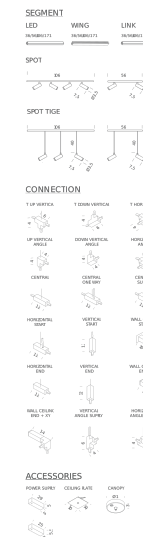

LED SEGMENTS | 36CM - 3000K

LAMPING

Source	linear LED
Total power	6W
Emission	diffused, orientable 360°
Switching	dimmable according to driver
Tension	24V DC
Color temperature	3000K
Luminous flux	335lm
Typ cri	80
Energy class	A+
Materials	aluminium + PC + ABS
Notes	orientable 360°

Codes

LSS LW4 51
LSS LN4 51

Structure

white
black

PACKAGE

Package 01 Dimension: 40x5x5 cm

Certificazioni

LED SEGMENTS | 56CM - 3000K