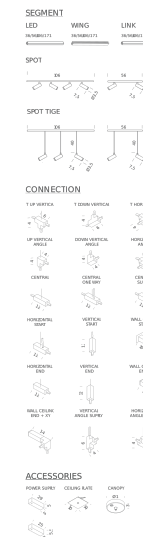

110/240V

Codes

LSS PW6 51

LSS PN6 51

Structure

white

black

Certificazioni