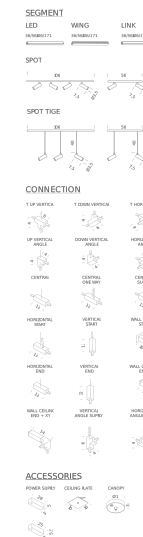

WING SEGMENTS | 36CM - 2700K

LAMPING

Source	Linear LED
Total power	6W
Emission	diffused orientable 360°
Switching	dimmable according to driver
Tension	24V DC
Color temperature	2700K
Luminous flux	335lm
Typ cri	80
Energy class	A+
Materials	aluminium + PC + ABS
Notes	orientable 360°

Codes

LSS UW8 51
LSS UN8 51

Structure

white
black

Certificazioni