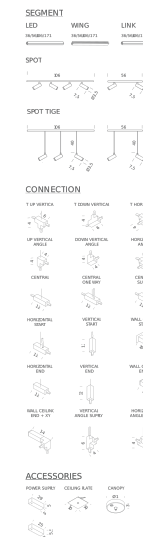

Codes

LSV LW3 55
LSV LN3 55

Structure

white
black

Certificazioni

DESK MATRIX | 114X44CM - HORIZONTAL 2700K

LAMPING

Source	Linear LED
Total power	50W
Emission	diffused, orientable 360°
Switching	dimmable 1-10V
Tension	110/240V
Color temperature	2700K
Luminous flux	2920lm (source luminous flux)
Typ cri	85
Energy class	A+
Materials	aluminium + PC + ABS
Notes	driver included, adjustable cable length max 3m