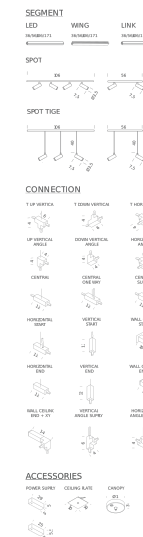

Codes

LSS SW2 51
LSS SN2 51

Structure

white
black

Certificazioni

SPOT SEGMENTS | TIGE 2 SPOT 56CM - 3000K

LAMPING

Source	LED SPOT
Total power	2x4 W
Emission	diffused, orientable 360°
Switching	dimmable according to driver
Tension	24V DC
Color temperature	3000K
Luminous flux	2x400lm
Typ cri	90
Energy class	A+
Materials	metal + PMMA + PC + ABS
Notes	orientable 90°/340°

Codes

LSS SW3 51
LSS SN3 51

Structure

white
black

Certificazioni

SPOT SEGMENTS | TIGE 3 SPOT 106CM - 3000K

LAMPING

Source	LED SPOT
Total power	3x4 W
Emission	diffused, orientable 360°
Switching	dimmable according to driver
Tension	24V DC
Color temperature	3000K
Luminous flux	3x400lm
Typ cri	90
Energy class	A+
Materials	metal + PMMA + PC + ABS
Notes	orientable 90°/340°

Codes

LSS SW4 51
LSS SN4 51

Structure

white
black

Certificazioni

SPOT SEGMENTS | 2 SPOT 56CM - 2700K

LAMPING

Source	LED SPOT
Total power	2x4 W
Emission	diffused, orientable 360°
Switching	dimmable according to driver
Tension	24V DC
Color temperature	2700K
Luminous flux	2x400lm
Typ cri	90
Energy class	A+
Materials	metal + PMMA + PC + ABS
Notes	orientable 90°/340°