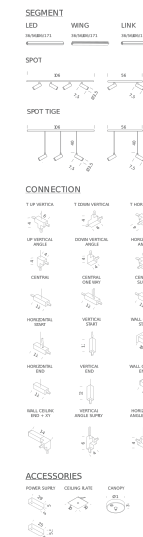

DESK MATRIX | 178X178CM - HORIZONTAL 2700K

LAMPING

Source	Linear LED
Total power	132W
Emission	diffused, orientable 360°
Switching	dimmable 1-10V
Tension	110/240V
Color temperature	2700K
Luminous flux	7060lm (source luminous flux)
Typ cri	85
Energy class	A+
Materials	aluminium + PC + ABS
Notes	driver included, adjustable cable length max 3m

Codes

LSH LW2 54
LSH LN2 54

Structure

white
black

Certificazioni