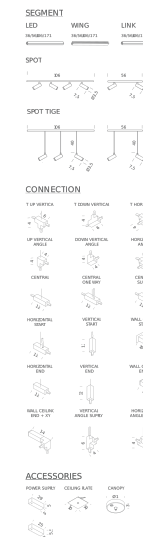

DESK MATRIX | 44X44CM - HORIZONTAL 2700K

LAMPING

Source	Linear LED
Total power	24W
Emission	diffused, orientable 360°
Switching	dimmable 1-10V
Tension	110/240V
Color temperature	2700K
Luminous flux	1340lm (source luminous flux)
Typ cri	85
Energy class	A+
Materials	aluminium + PC + ABS
Notes	driver included, adjustable cable length max 3m

Codes

LSH LW2 51
LSH LN2 51

Structure

white
black

Certificazioni