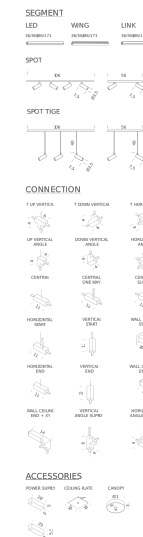

Codes

LSS UW1 51
LSS UN1 51

Structure

white
black

Certificazioni

SPOT SEGMENTS | TIGE 2 SPOT 56CM - 2700K

LAMPING

Source	LED SPOT
Total power	2x4 W
Emission	diffused, orientable 360°
Switching	dimmable according to driver
Tension	24V DC
Color temperature	2700K
Luminous flux	2x400lm
Typ cri	90
Energy class	A+
Materials	metal + PMMA + PC + ABS
Notes	orientable 90°/340°