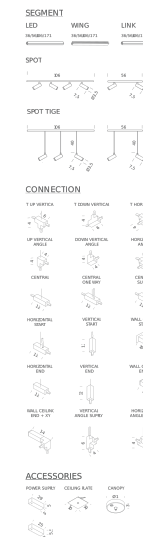

SPOT SEGMENTS | 2 SPOT 56CM - 2700K

LAMPING

Source	LED SPOT
Total power	2x4 W
Emission	diffused, orientable 360°
Switching	dimmable according to driver
Tension	24V DC
Color temperature	2700K
Luminous flux	2x400lm
Typ cri	90
Energy class	A+
Materials	metal + PMMA + PC + ABS
Notes	orientable 90°/340°

Codes

LSS SW5 51
LSS SN5 51

Structure

white
black

Certificazioni