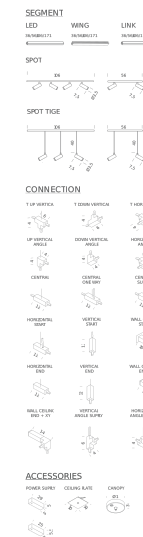

LINK SEGMENTS | 56CM

LAMPING

Materials

aluminium + PC + ABS

Notes

24V electrical connection, orientable 360°, no light

Codes

LSS BW3 51

LSS BN3 51

Structure

white

black

PACKAGE

Package 01

Dimension: 60x5x5 cm

Certificazioni

LINK SEGMENTS | 106CM

LAMPING

Materials

aluminium + PC + ABS

Notes

24V electrical connection, orientable 360°, no light

Codes

LSS BW2 51