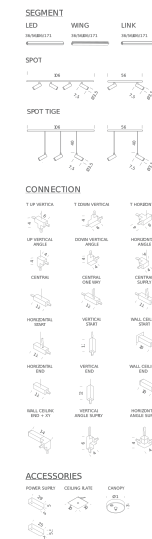

CONNECTIONS | T HORIZONTAL

LAMPING

Materials

PC+ABS

Notes

cable length 3m

Codes

LSS TN3 51

Structure

black

LSS TW3 51

white

Certificazioni