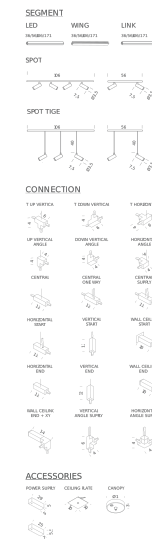

CONNECTIONS | T DOWN VERTICAL

LAMPING

Materials

PC+ABS

Codes

LSS TN1 51

LSS TW1 51

Structure

black

white

Certificazioni