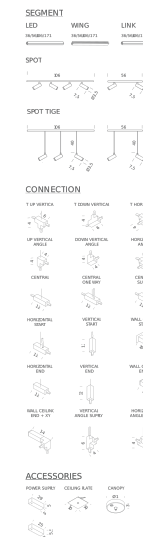

DESK MATRIX | 114X114CM - VERTICAL 3000K

LAMPING

Source	Linear LED
Total power	76W
Emission	diffused, orientable 360°
Switching	dimmable 1-10V
Tension	110/240V
Color temperature	3000K
Luminous flux	4500lm (source luminous flux)
Typ cri	85
Energy class	A+
Materials	aluminium + PC + ABS
Notes	driver included, adjustable cable length max 3m

Codes

LSV LW3 53
LSV LN3 53

Structure

white
black

Certificazioni