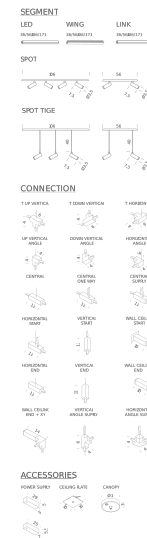

REMOTE DRIVERS | DALI 150W

LAMPING

Tension 110/240V

Codes

LIN ALI 52

Structure

Certificazioni