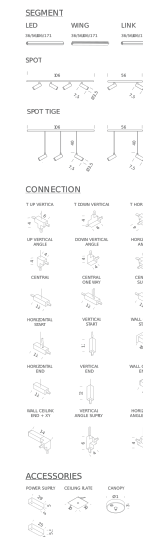

CONNECTIONS | VERTICAL END

LAMPING

Materials

PC+ABS

Notes

cable length 3m

Codes

LSS CW6 51

Structure

white

LSS CN6 51

black

Certificazioni