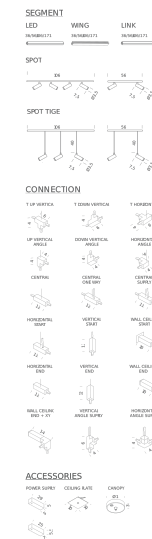

REMOTE DRIVERS | 1-10V 185W

LAMPING

Tension 110/240V

Codes

LIN ALI 36

Structure

Certificazioni