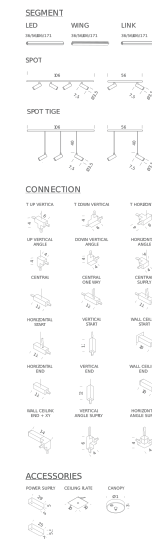

REMOTE DRIVERS | DALI 240W

LAMPING

Tension

110/240V

Codes

LIN ALI 54

Structure

Certificazioni