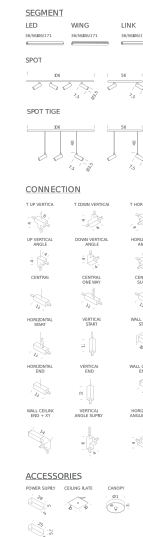

DESK MATRIX | 64X64CM - VERTICAL 3000K

LAMPING

Source	Linear LED
Total power	38W
Emission	diffused, orientable 360°
Switching	dimmable 1-10V
Tension	110/240V
Color temperature	3000K
Luminous flux	2400lm (source luminous flux)
Typ cri	85
Energy class	A+
Materials	aluminium + PC + ABS
Notes	driver included, adjustable cable length max 3m

Codes

LSV LW3 52
LSV LN3 52

Structure

white
black

Certificazioni