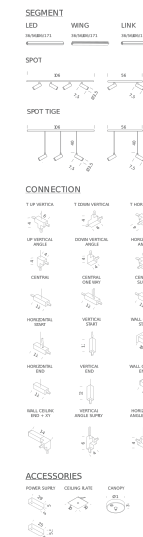

DESK MATRIX | 178X44CM - HORIZONTAL 2700K

LAMPING

Source	Linear LED
Total power	78W
Emission	diffused, orientable 360°
Switching	dimnable 1-10V
Tension	110/240V
Color temperature	2700K
Luminous flux	4200lm (source luminous flux)
Typ cri	85
Energy class	A+
Materials	aluminium + PC + ABS
Notes	driver included, adjustable cable length max 3m

Codes

LSH LW2 5A
LSH LN2 5A

Structure

white
black

Certificazioni