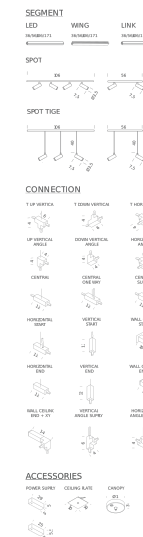

DESK MATRIX | 64X64CM - VERTICAL 2700K

LAMPING

Source	Linear LED
Total power	38W
Emission	diffused, orientable 360°
Switching	dimmable 1-10V
Tension	110/240V
Color temperature	2700K
Luminous flux	2400lm (source luminous flux)
Typ cri	85
Energy class	A+
Materials	aluminium + PC + ABS
Notes	driver included, adjustable cable length max 3m

Codes

LSV LW2 52
LSV LN2 52

Structure

white
black

Certificazioni