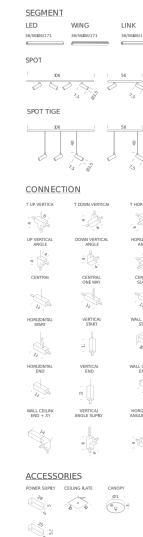

SPOT SEGMENTS | 4 SPOT 106CM - 3000K

LAMPING

Source	LED SPOT
Total power	2x4 W
Emission	diffused, orientable 360°
Switching	dimmable according to driver
Tension	24V DC
Color temperature	3000K
Luminous flux	4x400lm
Typ cri	90
Energy class	A+
Materials	metal + PMMA + PC + ABS
Notes	orientable 90°/340°

Codes

LSS SW8 51
LSS SN8 51

Structure

white
black

Certificazioni