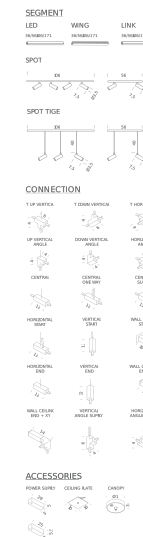

DESK MATRIX | 178X44CM - VERTICAL 3000K

LAMPING

Source	Linear LED
Total power	78W
Emission	diffused, orientable 360°
Switching	dimmable 1-10V
Tension	110/240V
Color temperature	3000K
Luminous flux	4200lm (source luminous flux)
Typ cri	85
Energy class	A+
Materials	aluminium + PC + ABS
Notes	driver included, adjustable cable length max 3m

Codes

LSV LW3 5A
LSV LN3 5A

Structure

white
black

Certificazioni