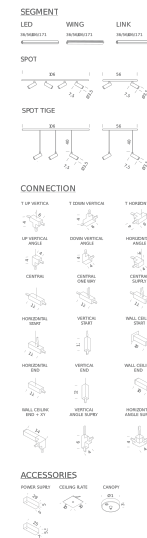

Codes

LSV LW3 54
LSV LN3 54

Structure

white
black

Certificazioni

POWER SUPPLY | 60W 1-10V

LAMPING

Tension