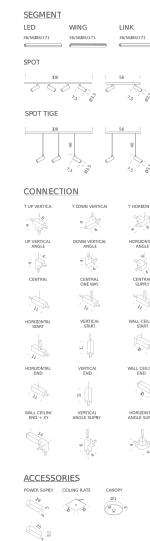

CONNECTIONS | VERTICAL ANGLE SUPPLY

LAMPING

Materials

PC+ABS

Notes

cable length 3m

Codes

LSS AW4 51

Structure

white

LSS AN4 51

black

Certificazioni