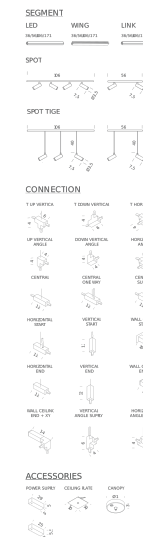

WING SEGMENTS | 36CM - 3000K

LAMPING

Source	Linear LED
Total power	6W
Emission	diffused orientable 360°
Switching	dimmable according to driver
Tension	24V DC
Color temperature	3000K
Luminous flux	335lm
Typ cri	80
Energy class	A+
Materials	aluminium + PC + ABS
Notes	orientable 360°

Codes

LSS UW4 51
LSS UN4 51

Structure

white
black

Certificazioni