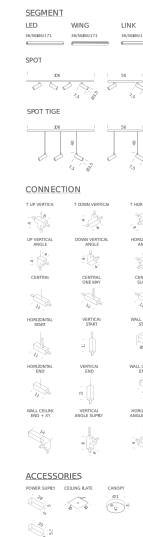

Codes

LSV LW3 56

LSV LN3 56

Structure

white

black

Certificazioni

DESK MATRIX | 178X64CM - HORIZONTAL 2700K