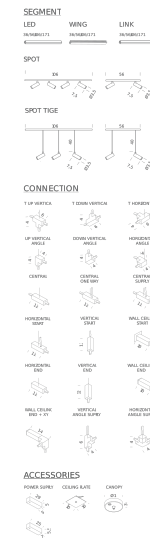

REMOTE DRIVERS | 1-10V 320W

LAMPING

Tension 110/240V

Codes

LIN ALI 38

Structure

Certificazioni