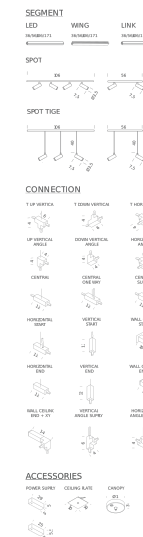

DESK MATRIX | 178X114CM - VERTICAL 2700K

LAMPING

Source	Linear LED
Total power	104W
Emission	diffused, orientable 360°
Switching	dimmable 1-10V
Tension	110/240V
Color temperature	2700K
Luminous flux	5780lm (source luminous flux)
Typ cri	85
Energy class	A+
Materials	aluminium + PC + ABS
Notes	driver included, adjustable cable length max 3m

Codes

LSV LW2 57
LSV LN2 57

Structure

white
black

Certificazioni