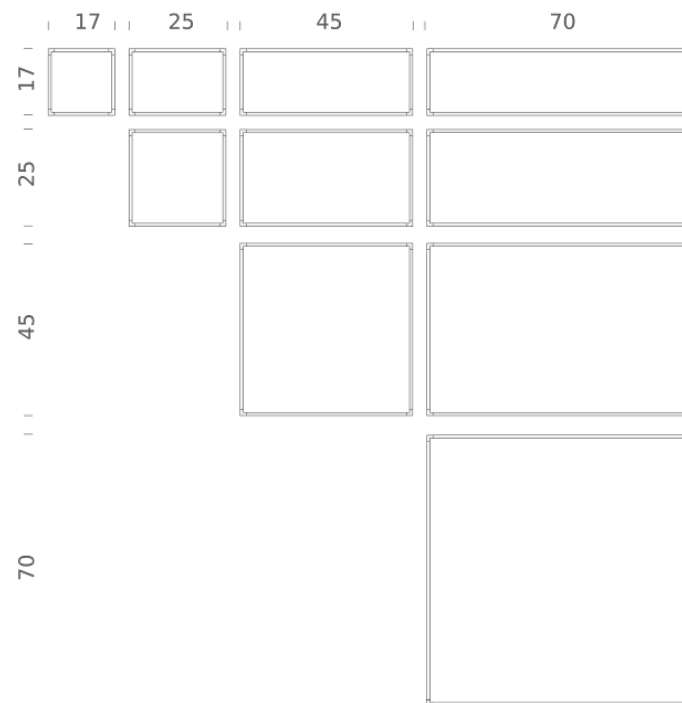

DESK MATRIX | 25"X70" - VERTICAL 3000K

LAMPING

Source	Linear LED
Total power	85W
Emission	diffused, orientable 360°
Switching	dimmable 1-10V
Tension	120V
Color temperature	3000K
Luminous flux	4730lm (source luminous flux)
Typ CRI	85
Energy class	A+
Materials	aluminium + PC + ABS
Notes	Boxed driver included (movable), adjustable cable length 9.8'

Codes

LSV LW3 59
LSV LN3 59

Structure

white
black

PACKAGE

Package 01	Dimension: 6.3x4.33x15.75 inches / Net weight: 5.73 lbs / Gross weight: 6.61 lbs
Package 02	Dimension: 3.54x1.97x25.98 inches / Net weight: 2.2 lbs / Gross weight: 2.86 lbs
Package 03	Dimension: 3.54x1.97x71.65 inches / Net weight: 3.97 lbs / Gross weight: 5.51 lbs

Certificazioni