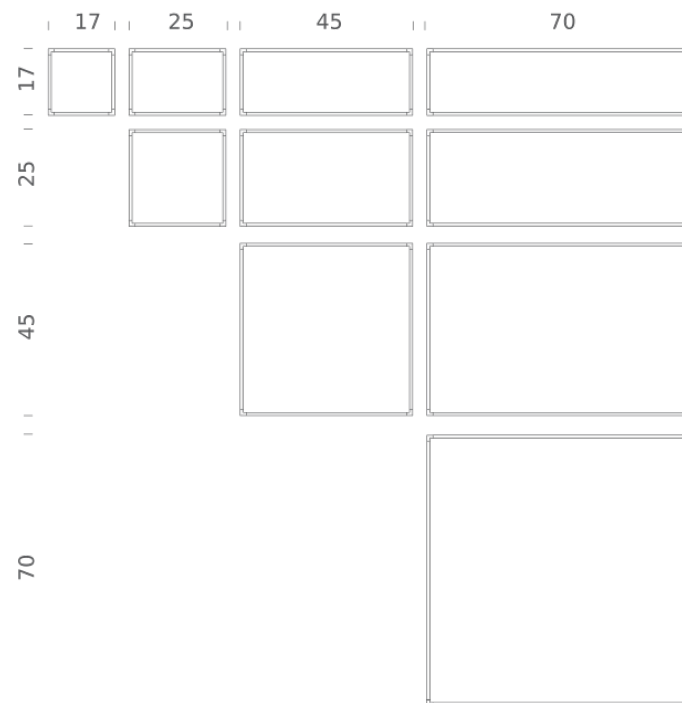

DESK MATRIX | 45"X45" - HORIZONTAL 3000K

LAMPING

Source	Linear LED
Total power	76W
Emission	diffused, orientable 360°
Switching	dimmable 1-10V
Tension	120V
Color temperature	3000K
Luminous flux	4500lm (source luminous flux)
Typ CRI	85
Energy class	A+
Materials	aluminium + PC + ABS
Notes	Boxed driver included (movable), adjustable cable length 9.8'

Codes

LSH LW3 53
LSH LN3 53

Structure

white
black

PACKAGE

Package 01	Dimension: 6.3x4.33x15.75 inches / Net weight: 5.73 lbs / Gross weight: 6.61 lbs
Package 02	Dimension: 3.54x1.97x45.28 inches / Net weight: 2.2 lbs / Gross weight: 3.3 lbs
Package 03	Dimension: 3.54x1.97x45.28 inches / Net weight: 2.2 lbs / Gross weight: 3.3 lbs

Certificazioni