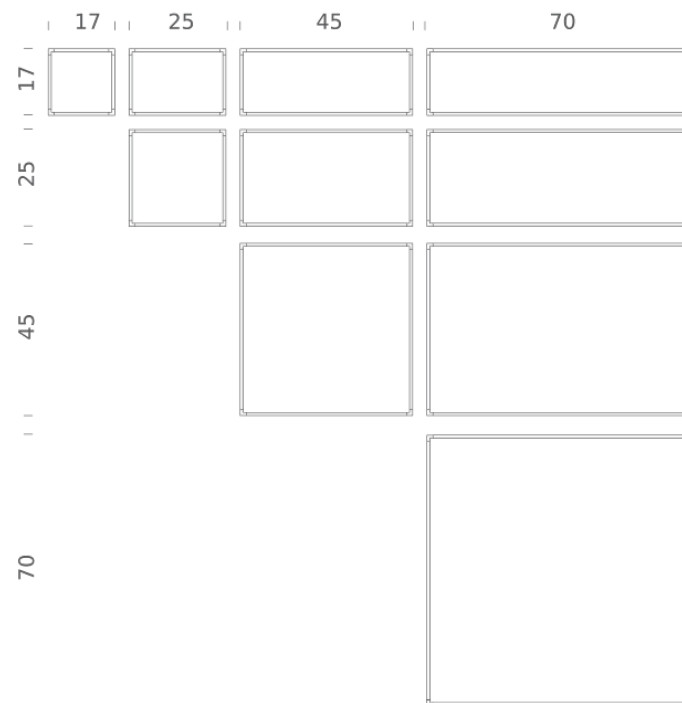

DESK MATRIX | 17"X45" - HORIZONTAL 3000K

LAMPING

Source	Linear LED
Total power	50W
Emission	diffused, orientable 360°
Switching	dimmable 1-10V
Tension	120V
Color temperature	3000K
Luminous flux	2920lm (source luminous flux)
Typ CRI	85
Energy class	A+
Materials	aluminium + PC + ABS
Notes	Boxed driver included (movable), adjustable cable length 9.8'

Codes

LSH LW3 58
LSH LN3 58

Structure

white
black

PACKAGE

Package 01	Dimension: 6.3x4.33x15.75 inches / Net weight: 5.73 lbs / Gross weight: 6.61 lbs
Package 02	Dimension: 3.54x1.97x45.28 inches / Net weight: 2.2 lbs / Gross weight: 3.3 lbs
Package 03	Dimension: 3.54x1.97x16.54 inches / Net weight: 0.66 lbs / Gross weight: 1.1 lbs

Certificazioni