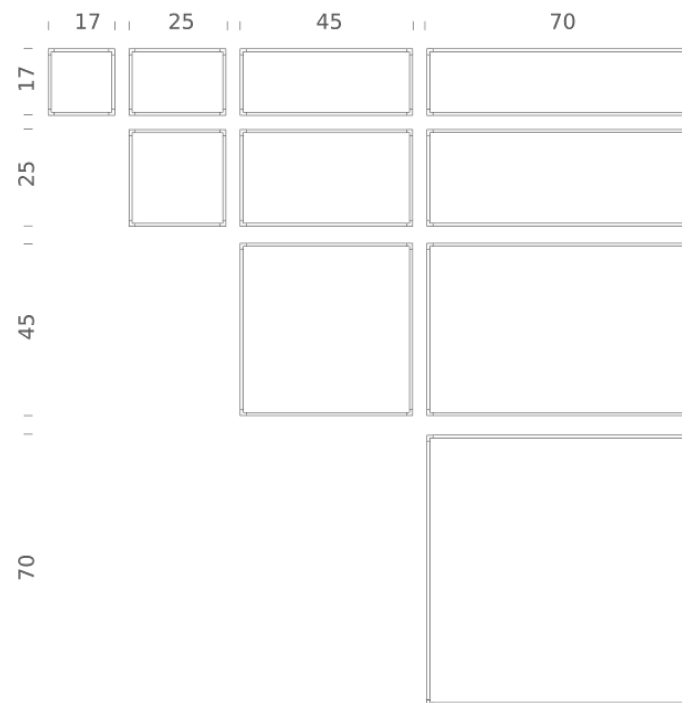

DESK MATRIX | 25"X25" - VERTICAL 2700K

LAMPING

Source	Linear LED
Total power	38W
Emission	diffused, orientable 360°
Switching	dimmable 1-10V
Tension	120V
Color temperature	2700K
Luminous flux	2400lm (source luminous flux)
Typ CRI	85
Energy class	A+
Materials	aluminium + PC + ABS
Notes	Boxed driver included (movable), adjustable cable length 9.8'

Codes

LSV LW2 52
LSV LN2 52

Structure

white
black

PACKAGE

Package 01	Dimension: 6.3x4.33x15.75 inches / Net weight: 5.73 lbs / Gross weight: 6.61 lbs
Package 02	Dimension: 3.54x1.97x25.98 inches / Net weight: 1.1 lbs / Gross weight: 1.76 lbs
Package 03	Dimension: 3.54x1.97x25.98 inches / Net weight: 1.1 lbs / Gross weight: 1.76 lbs

Certificazioni