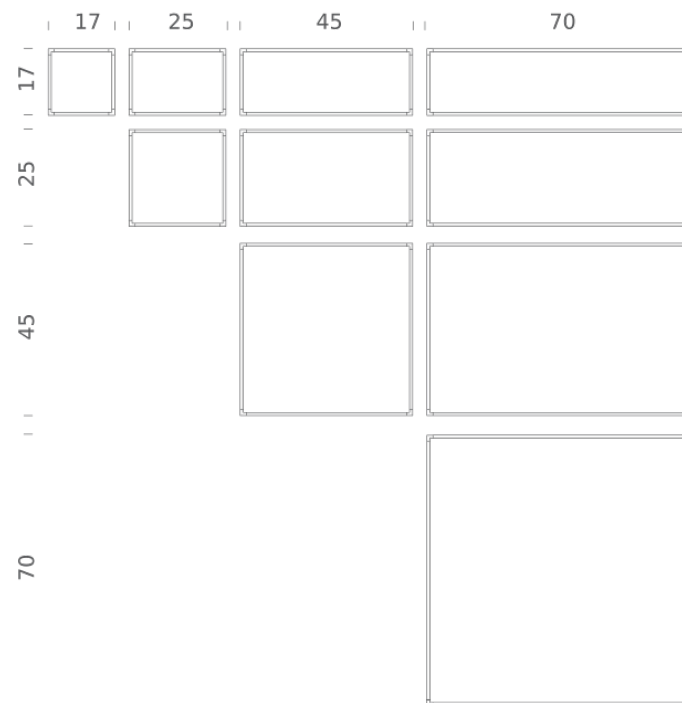

DESK MATRIX | 25"X45" - HORIZONTAL 2700K

LAMPING

Source	Linear LED
Total power	57W
Emission	diffused, orientable 360°
Switching	dimmable 1-10V
Tension	120V
Color temperature	2700K
Luminous flux	3450lm (source luminous flux)
Typ CRI	85
Energy class	A+
Materials	aluminium + PC + ABS
Notes	Boxed driver included (movable), adjustable cable length 9.8'

Codes

LSH LW2 56
LSH LN2 56

Structure

white
black

PACKAGE

Package 01	Dimension: 6.3x4.33x15.75 inches / Net weight: 5.73 lbs / Gross weight: 6.61 lbs
Package 02	Dimension: 3.54x1.97x25.98 inches / Net weight: 1.1 lbs / Gross weight: 1.76 lbs
Package 03	Dimension: 3.54x1.97x25.98 inches / Net weight: 1.1 lbs / Gross weight: 1.76 lbs

Certificazioni