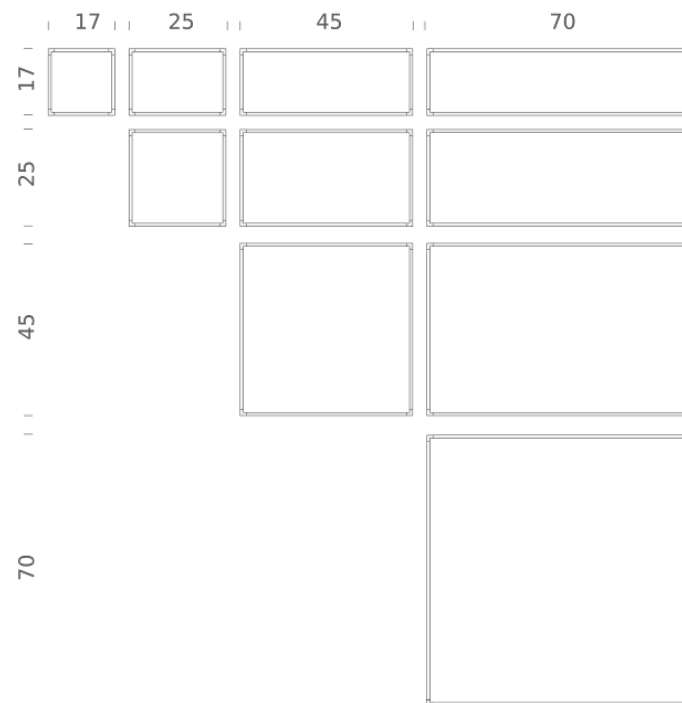

DESK MATRIX | 17"X17" - VERTICAL 3000K

LAMPING

Source	Linear LED
Total power	24W
Emission	diffused, orientable 360°
Switching	dimnable 1-10V
Tension	120v
Color temperature	3000K
Luminous flux	1340lm (source luminous flux)
Typ CRI	85
Energy class	A+
Materials	aluminium + PC + ABS
Notes	Boxed driver included (movable), adjustable cable length 9.8'

Codes

LSV LW3 51
LSV LN3 51

Structure

white
black

PACKAGE

Package 01	Dimension: 6.3x4.33x15.75 inches / Net weight: 5.73 lbs / Gross weight: 6.61 lbs
Package 02	Dimension: 3.54x1.97x16.54 inches / Net weight: 0.66 lbs / Gross weight: 1.1 lbs
Package 03	Dimension: 3.54x1.97x16.54 inches / Net weight: 0.66 lbs / Gross weight: 1.1 lbs

Certificazioni