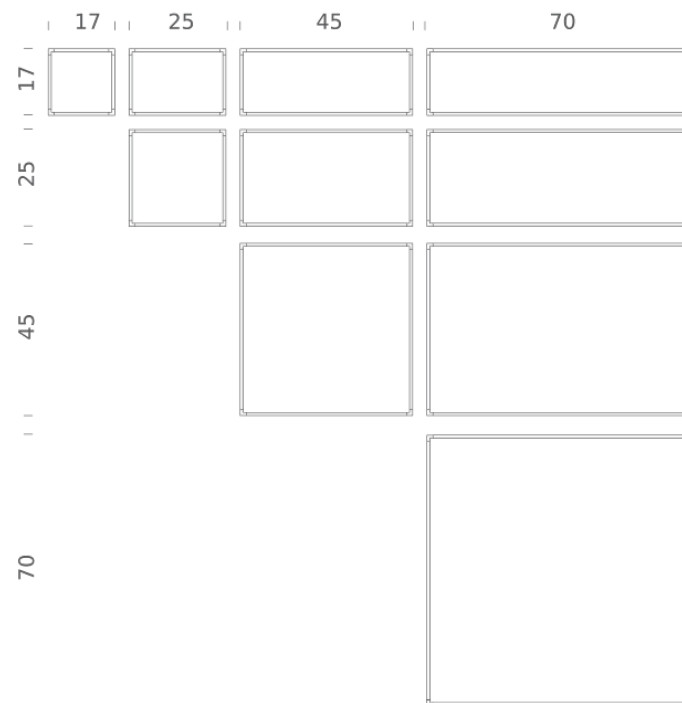

DESK MATRIX | 25"X70" - HORIZONTAL 3000K

LAMPING

Source	Linear LED
Total power	85W
Emission	diffused, orientable 360°
Switching	dimmable 1-10V
Tension	120V
Color temperature	3000K
Luminous flux	4730lm (source luminous flux)
Typ CRI	85
Energy class	A+
Materials	aluminium + PC + ABS
Notes	Boxed driver included (movable), adjustable cable length 9.8'

Codes

LSH LW3 59
LSH LN3 59

Structure

white
black

PACKAGE

Package 01	Dimension: 6.3x4.33x15.75 inches / Net weight: 5.73 lbs / Gross weight: 6.61 lbs
Package 02	Dimension: 3.54x1.97x25.98 inches / Net weight: 2.2 lbs / Gross weight: 2.86 lbs
Package 03	Dimension: 3.54x1.97x71.65 inches / Net weight: 3.97 lbs / Gross weight: 5.51 lbs

Certificazioni