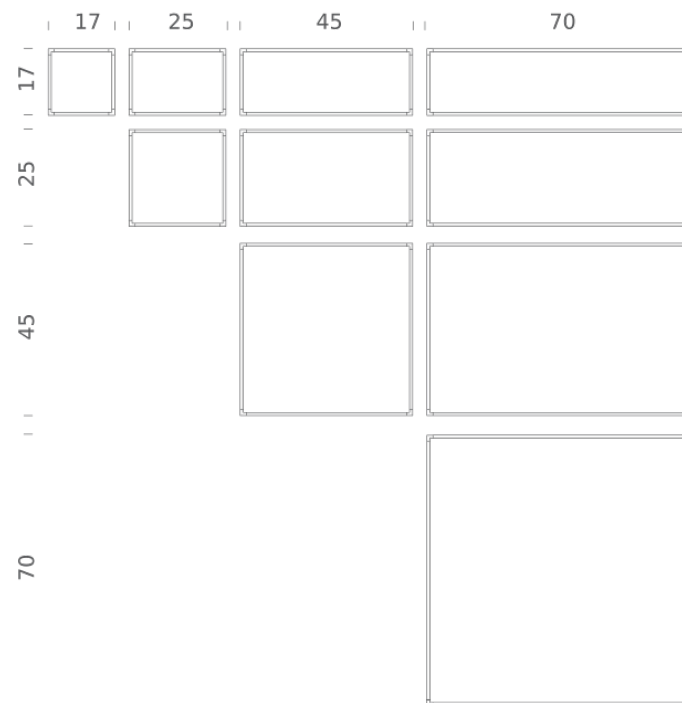

DESK MATRIX | 17"X25" - HORIZONTAL 2700K

LAMPING

Source	Linear LED
Total power	31W
Emission	diffused, orientable 360°
Switching	dimmable 1-10V
Tension	120V
Color temperature	2700K
Luminous flux	1870lm (source luminous flux)
Typ CRI	85
Energy class	A+
Materials	aluminium + PC + ABS
Notes	Boxed driver included (movable), adjustable cable length 9.8'

Codes

LSH LW2 55
LSH LN2 55

Structure

white
black

PACKAGE

Package 01	Dimension: 6.3x4.33x15.75 inches / Net weight: 5.73 lbs / Gross weight: 6.61 lbs
Package 02	Dimension: 3.54x1.97x16.54 inches / Net weight: 0.66 lbs / Gross weight: 1.1 lbs
Package 03	Dimension: 3.54x1.97x25.98 inches / Net weight: 1.1 lbs / Gross weight: 1.76 lbs

Certificazioni