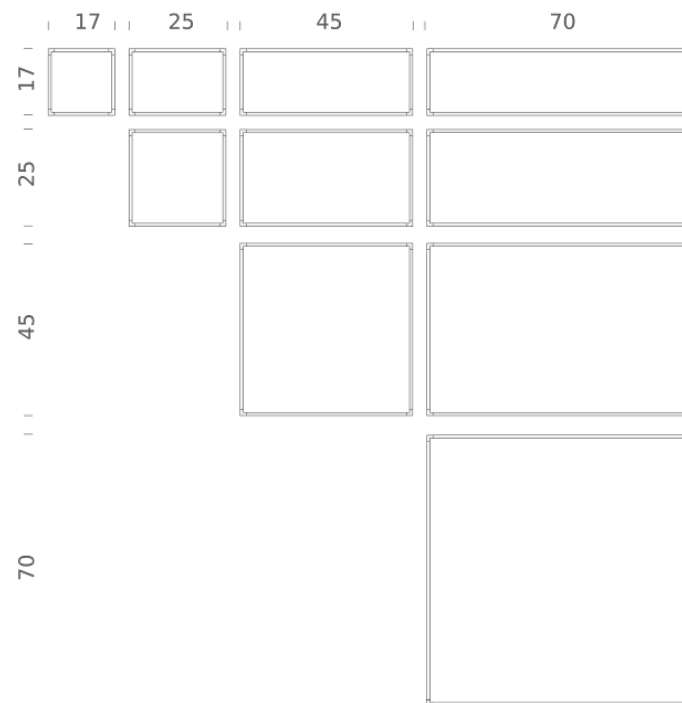

DESK MATRIX | 25"X25" - VERTICAL 3000K

LAMPING

Source	Linear LED
Total power	38W
Emission	diffused, orientable 360°
Switching	dimmable 1-10V
Tension	120V
Color temperature	3000K
Luminous flux	2400lm (source luminous flux)
Typ CRI	85
Energy class	A+
Materials	aluminium + PC + ABS
Notes	Boxed driver included (movable), adjustable cable length 9.8'

Codes

LSV LW3 52
LSV LN3 52

Structure

white
black

PACKAGE

Package 01	Dimension: 6.3x4.33x15.75 inches / Net weight: 5.73 lbs / Gross weight: 6.61 lbs
Package 02	Dimension: 3.54x1.97x25.98 inches / Net weight: 1.1 lbs / Gross weight: 1.76 lbs
Package 03	Dimension: 3.54x1.97x25.98 inches / Net weight: 1.1 lbs / Gross weight: 1.76 lbs

Certificazioni