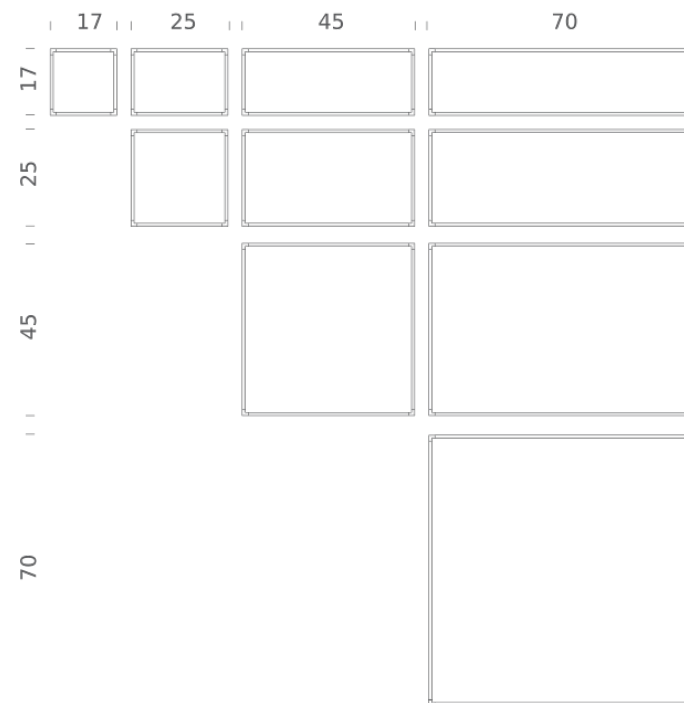

DESK MATRIX | 17"X70" - VERTICAL 3000K

LAMPING

Source	Linear LED
Total power	78W
Emission	diffused, orientable 360°
Switching	dimmable 1-10V
Tension	120V
Color temperature	3000K
Luminous flux	4200lm (source luminous flux)
Typ CRI	85
Energy class	A+
Materials	aluminium + PC + ABS
Notes	Boxed driver included (movable), adjustable cable length 9.8'

Codes

LSV LW3 5A
LSV LN3 5A

Structure

white
black

PACKAGE

Package 01	Dimension: 6.3x4.33x15.75 inches / Net weight: 5.73 lbs / Gross weight: 6.61 lbs
Package 02	Dimension: 3.54x1.97x25.98 inches / Net weight: 1.1 lbs / Gross weight: 1.76 lbs
Package 03	Dimension: 3.54x1.97x71.65 inches / Net weight: 3.97 lbs / Gross weight: 5.51 lbs

Certificazioni