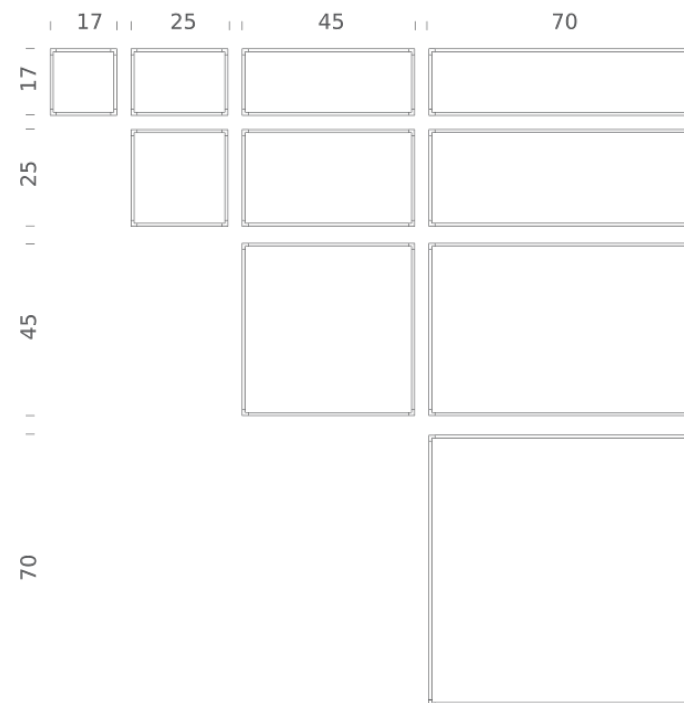

DESK MATRIX | 70"X70" - VERTICAL 2700K

LAMPING

Source	Linear LED
Total power	132W
Emission	diffused, orientable 360°
Switching	dimmable 1-10V
Tension	120V
Color temperature	2700K
Luminous flux	7060lm (source luminous flux)
Typ CRI	85
Energy class	A+
Materials	aluminium + PC + ABS
Notes	Boxed driver included (movable), adjustable cable length 9.8'

Codes

LSV LW2 54
LSV LN2 54

Structure

white
black

PACKAGE

Package 01	Dimension: 6.3x4.33x15.75 inches / Net weight: 5.73 lbs / Gross weight: 6.61 lbs
Package 02	Dimension: 3.54x1.97x71.65 inches / Net weight: 3.97 lbs / Gross weight: 5.51 lbs
Package 03	Dimension: 3.54x1.97x71.65 inches / Net weight: 3.97 lbs / Gross weight: 5.51 lbs

Certificazioni