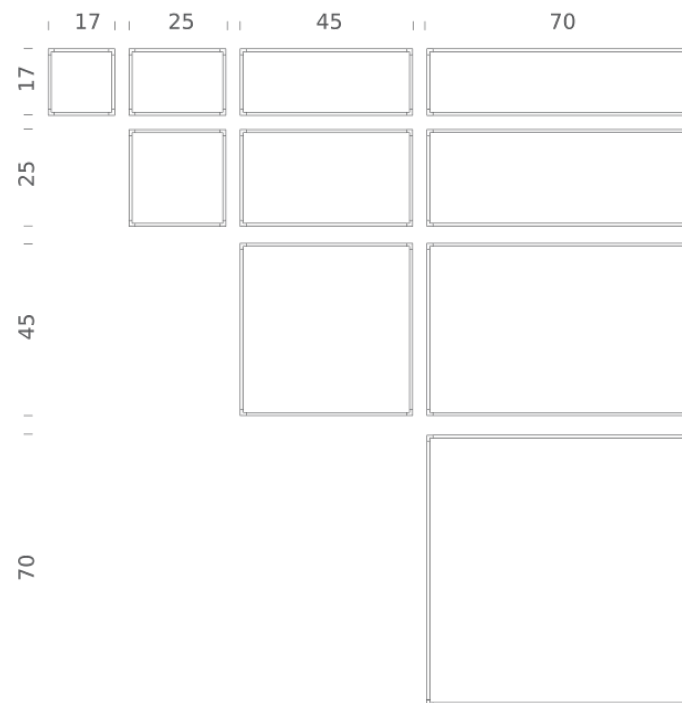

DESK MATRIX | 17"X17" - HORIZONTAL 2700K

LAMPING

Source	Linear LED
Total power	24W
Emission	diffused, orientable 360°
Switching	dimmable 1-10V
Tension	120V
Color temperature	2700K
Luminous flux	1340lm (source luminous flux)
Typ CRI	85
Energy class	A+
Materials	aluminium + PC + ABS
Notes	Boxed driver included (movable), adjustable cable length 9.8'

Codes

LSH LW2 51
LSH LN2 51

Structure

white
black

PACKAGE

Package 01	Dimension: 6.3x4.33x15.75 inches / Net weight: 5.73 lbs / Gross weight: 6.61 lbs
Package 02	Dimension: 3.54x1.97x16.54 inches / Net weight: 0.66 lbs / Gross weight: 1.1 lbs
Package 03	Dimension: 3.54x1.97x16.54 inches / Net weight: 0.66 lbs / Gross weight: 1.1 lbs

Certificazioni