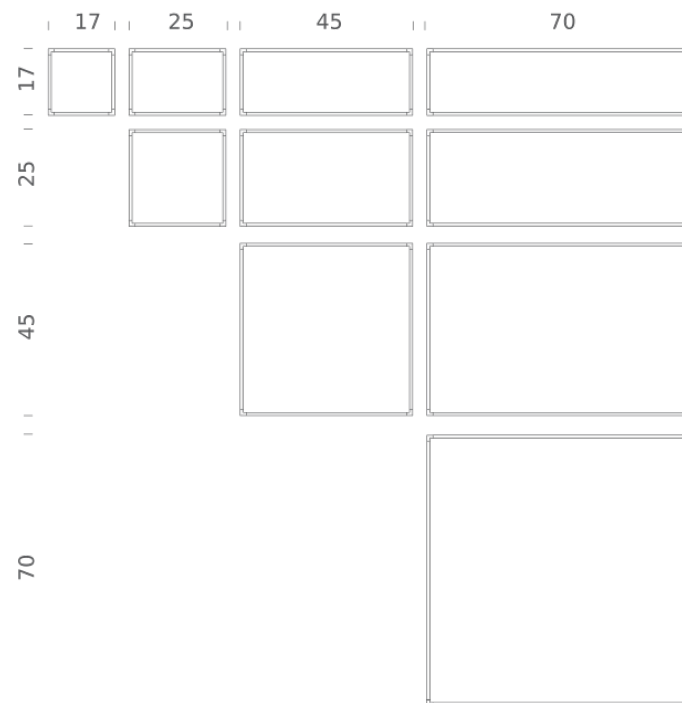

DESK MATRIX | 17"X25" - HORIZONTAL 3000K

LAMPING

Source	Linear LED
Total power	31W
Emission	diffused, orientable 360°
Switching	dimmable 1-10V
Tension	120V
Color temperature	3000K
Luminous flux	1870lm (source luminous flux)
Typ CRI	85
Energy class	A+
Materials	aluminium + PC + ABS
Notes	Boxed driver included (movable), adjustable cable length 9.8'

Codes

LSH LW3 55
LSH LN3 55

Structure

white
black

PACKAGE

Package 01	Dimension: 6.3x4.33x15.75 inches / Net weight: 5.73 lbs / Gross weight: 6.61 lbs
Package 02	Dimension: 3.54x1.97x16.54 inches / Net weight: 0.66 lbs / Gross weight: 1.1 lbs
Package 03	Dimension: 3.54x1.97x25.98 inches / Net weight: 1.1 lbs / Gross weight: 1.76 lbs

Certificazioni