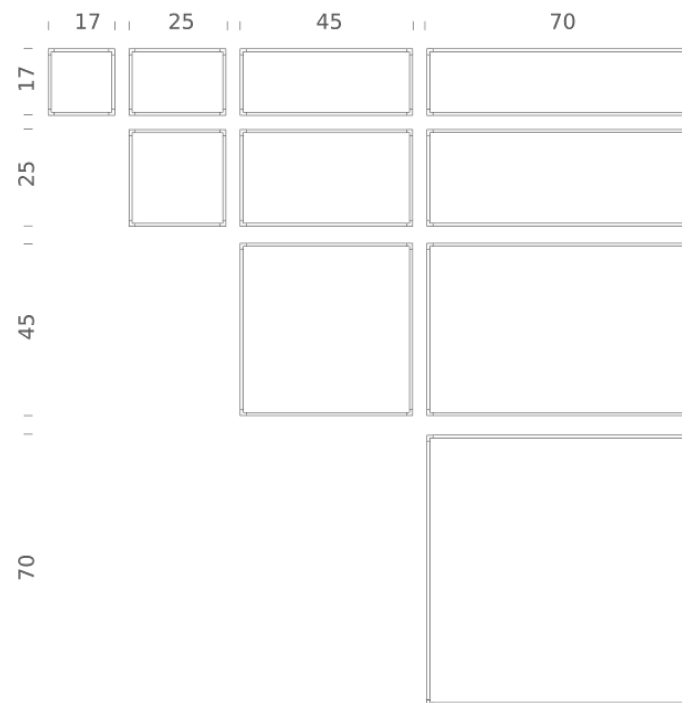

DESK MATRIX | 25"X70" - VERTICAL 2700K

LAMPING

Source	Linear LED
Total power	85W
Emission	diffused, orientable 360°
Switching	dimmable 1-10V
Tension	120V
Color temperature	2700K
Luminous flux	4730lm (source luminous flux)
Typ CRI	85
Energy class	A+
Materials	aluminium + PC + ABS
Notes	Boxed driver included (movable), adjustable cable length 9.8'

Codes

LSV LW2 59
LSV LN2 59

Structure

white
black

PACKAGE

Package 01	Dimension: 6.3x4.33x15.75 inches / Net weight: 5.73 lbs / Gross weight: 6.61 lbs
Package 02	Dimension: 3.54x1.97x25.98 inches / Net weight: 2.2 lbs / Gross weight: 2.86 lbs
Package 03	Dimension: 3.54x1.97x71.65 inches / Net weight: 3.97 lbs / Gross weight: 5.51 lbs

Certificazioni