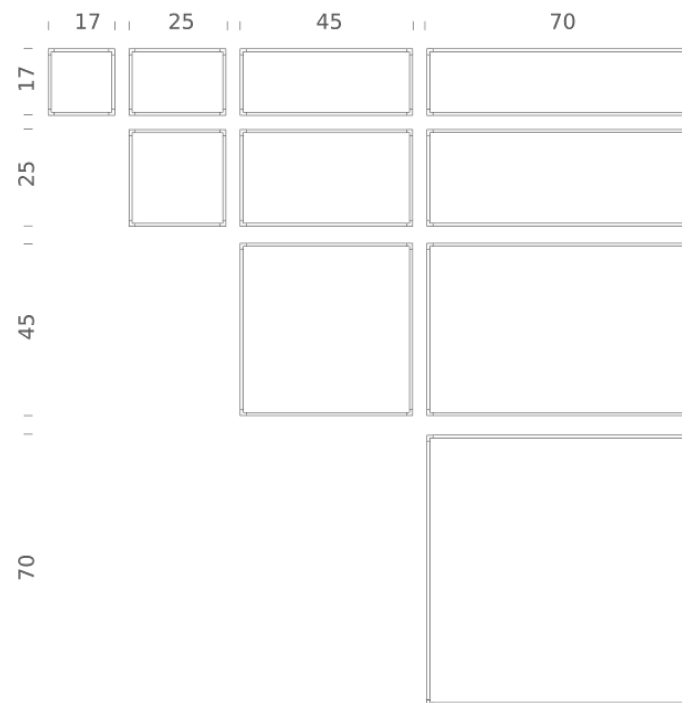

DESK MATRIX | 17"X17" - VERTICAL 2700K

LAMPING

Source	Linear LED
Total power	24W
Emission	diffused, orientable 360°
Switching	dimmable 1-10V
Tension	120V
Color temperature	2700K
Luminous flux	1340lm (source luminous flux)
Typ CRI	85
Energy class	A+
Materials	aluminium + PC + ABS
Notes	Boxed driver included (movable), adjustable cable length 9.8'

Codes

LSV LW2 51
LSV LN2 51

Structure

white
black

PACKAGE

Package 01	Dimension: 6.3x4.33x15.75 inches / Net weight: 5.73 lbs / Gross weight: 6.61 lbs
Package 02	Dimension: 3.54x1.97x16.54 inches / Net weight: 0.66 lbs / Gross weight: 1.1 lbs
Package 03	Dimension: 3.54x1.97x16.54 inches / Net weight: 0.66 lbs / Gross weight: 1.1 lbs

Certificazioni