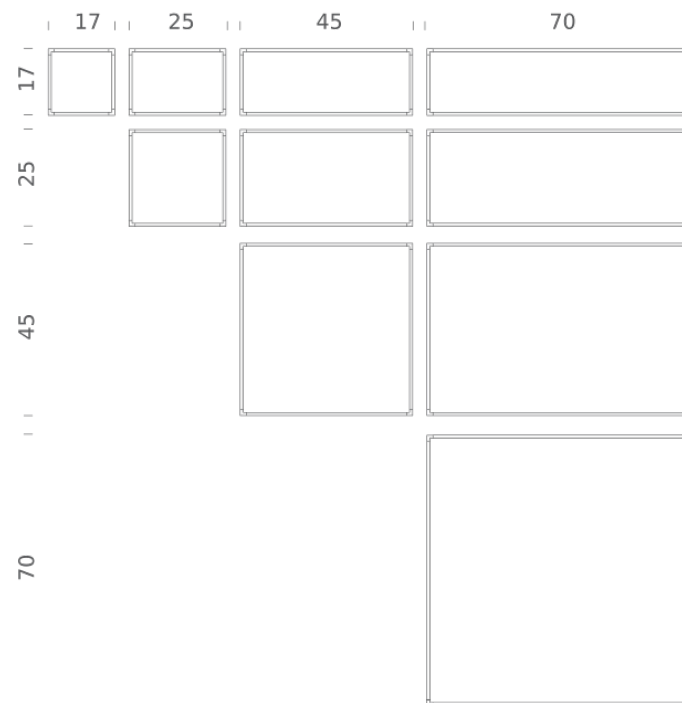

DESK MATRIX | 25"X45" - VERTICAL 3000K

LAMPING

Source	Linear LED
Total power	57W
Emission	diffused, orientable 360°
Switching	dimmable 1-10V
Tension	120V
Color temperature	3000K
Luminous flux	3450lm (source luminous flux)
Typ CRI	85
Energy class	A+
Materials	aluminium + PC + ABS
Notes	Boxed driver included (movable), adjustable cable length 9.8'

Codes

LSV LW3 56
LSV LN3 56

Structure

white
black

PACKAGE

Package 01	Dimension: 6.3x4.33x15.75 inches / Net weight: 5.73 lbs / Gross weight: 6.61 lbs
Package 02	Dimension: 3.54x1.97x16.54 inches / Net weight: 0.66 lbs / Gross weight: 1.1 lbs
Package 03	Dimension: 3.54x1.97x45.28 inches / Net weight: 2.2 lbs / Gross weight: 3.3 lbs

Certificazioni