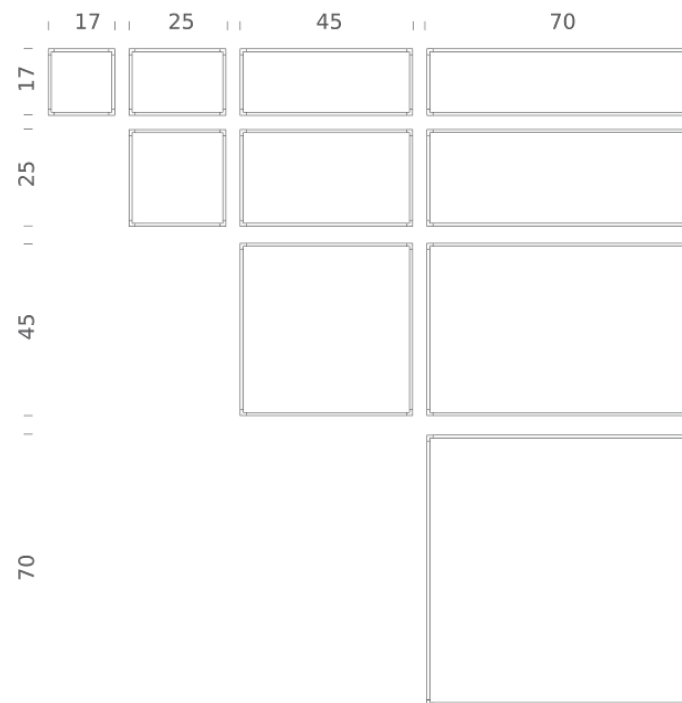

DESK MATRIX | 25"X45" - VERTICAL 2700K

LAMPING

Source	Linear LED
Total power	57W
Emission	diffused, orientable 360°
Switching	dimmable 1-10V
Tension	120V
Color temperature	2700K
Luminous flux	3450lm (source luminous flux)
Typ CRI	85
Energy class	A+
Materials	aluminium + PC + ABS
Notes	Boxed driver included (movable), adjustable cable length 9.8'

Codes

LSV LW2 56
LSV LN2 56

Structure

white
black

PACKAGE

Package 01	Dimension: 6.3x4.33x15.75 inches / Net weight: 5.73 lbs / Gross weight: 6.61 lbs
Package 02	Dimension: 3.54x1.97x16.54 inches / Net weight: 0.66 lbs / Gross weight: 1.1 lbs
Package 03	Dimension: 3.54x1.97x45.28 inches / Net weight: 2.2 lbs / Gross weight: 3.3 lbs

Certificazioni