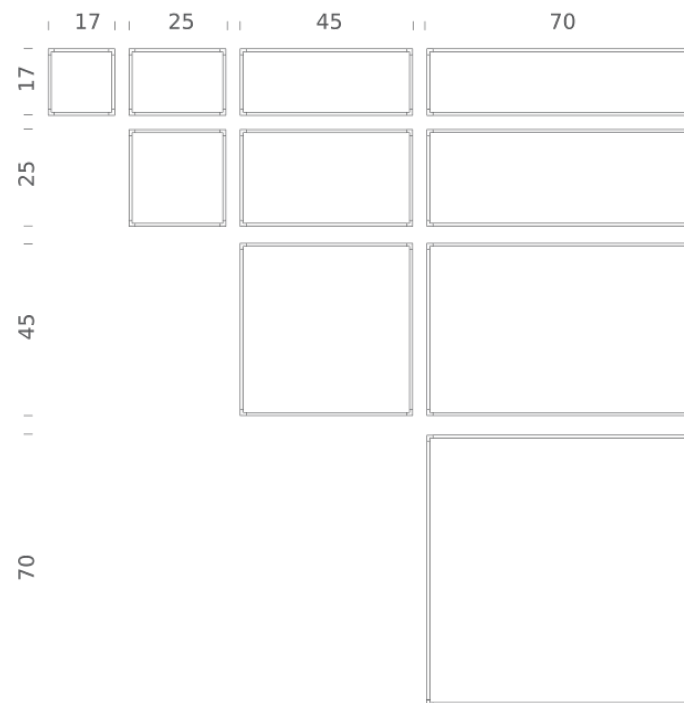

DESK MATRIX | 45"X70" - VERTICAL 2700K

LAMPING

Source	Linear LED
Total power	104W
Emission	diffused, orientable 360°
Switching	dimmable 1-10V
Tension	120V
Color temperature	2700K
Luminous flux	5780lm (source luminous flux)
Typ CRI	85
Energy class	A+
Materials	aluminium + PC + ABS
Notes	Boxed driver included (movable), adjustable cable length 9.8'

Codes

LSV LW2 57
LSV LN2 57

Structure

white
black

PACKAGE

Package 01	Dimension: 6.3x4.33x15.75 inches / Net weight: 5.73 lbs / Gross weight: 6.61 lbs
Package 02	Dimension: 3.54x1.97x45.28 inches / Net weight: 2.2 lbs / Gross weight: 3.3 lbs
Package 03	Dimension: 3.54x1.97x71.65 inches / Net weight: 3.97 lbs / Gross weight: 5.51 lbs

Certificazioni