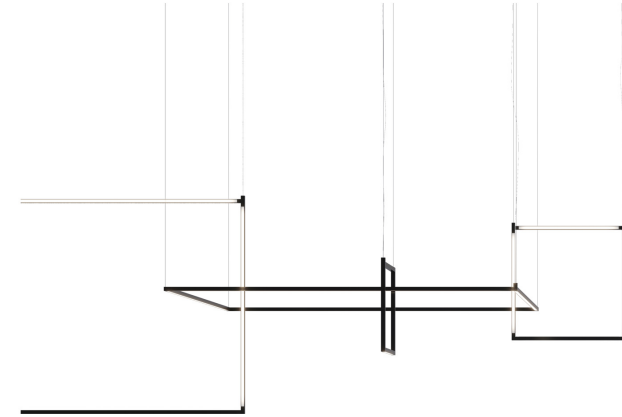

DESK MATRIX

With the Desk Matrix, our Linescapes System can now be configured in rectangular and square shapes, both vertically and horizontally. Sleek continuous light lines with an infinite number of constellations to fit any table size or interior design need. Available in 2700K or 3000K CCT, black or white finishing. Compositions come fully equipped to work right out of the box, 1-10 V dimmable driver and its case included.