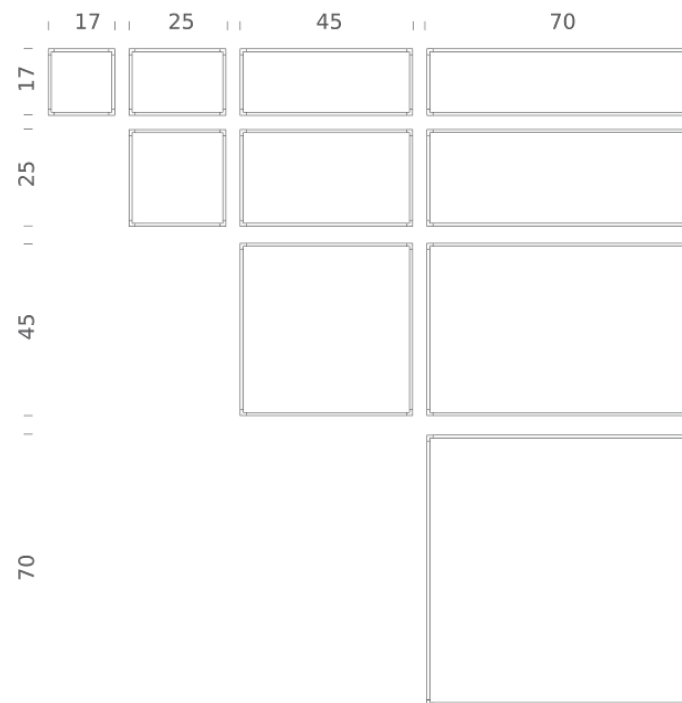

DESK MATRIX | 17"X70" - VERTICAL 2700K

LAMPING

Source	Linear LED
Total power	78W
Emission	diffused, orientable 360°
Switching	dimmable 1-10V
Tension	120V
Color temperature	2700K
Luminous flux	4200lm (source luminous flux)
Typ CRI	85
Energy class	A+
Materials	aluminium + PC + ABS
Notes	Boxed driver included (movable), adjustable cable length 9.8'

Codes

LSV LW2 5A
LSV LN2 5A

Structure

white
black

PACKAGE

Package 01	Dimension: 6.3x4.33x15.75 inches / Net weight: 5.73 lbs / Gross weight: 6.61 lbs
Package 02	Dimension: 3.54x1.97x25.98 inches / Net weight: 1.1 lbs / Gross weight: 1.76 lbs
Package 03	Dimension: 3.54x1.97x71.65 inches / Net weight: 3.97 lbs / Gross weight: 5.51 lbs

Certificazioni