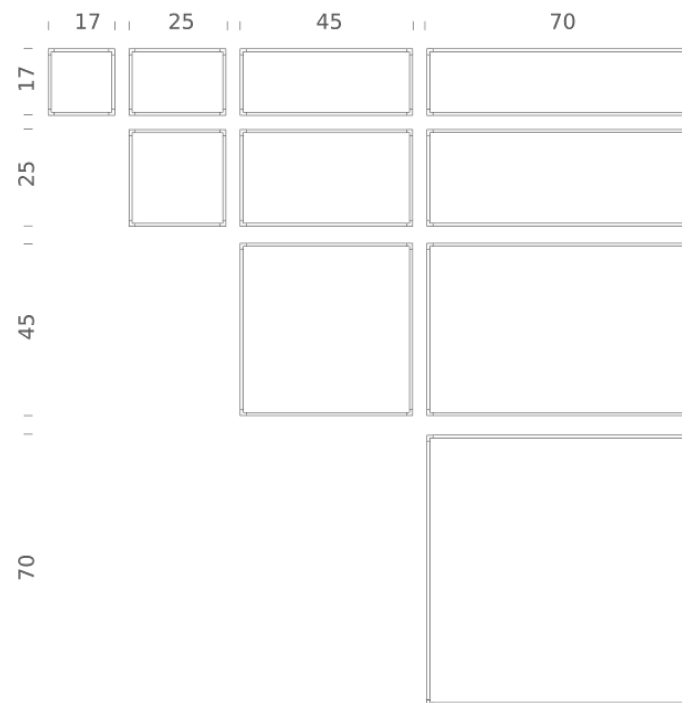

DESK MATRIX | 17"X45" - VERTICAL 2700K

LAMPING

Source	Linear LED
Total power	50W
Emission	diffused, orientable 360°
Switching	dimmable 1-10V
Tension	120V
Color temperature	2700K
Luminous flux	2920lm (source luminous flux)
Typ CRI	85
Energy class	A+
Materials	aluminium + PC + ABS
Notes	Boxed driver included (movable), adjustable cable length 9.8'

Codes

LSV LW2 58
LSV LN2 58

Structure

white
black

PACKAGE

Package 01	Dimension: 6.3x4.33x15.75 inches / Net weight: 5.73 lbs / Gross weight: 6.61 lbs
Package 02	Dimension: 3.54x1.97x45.28 inches / Net weight: 2.2 lbs / Gross weight: 3.3 lbs
Package 03	Dimension: 3.54x1.97x16.54 inches / Net weight: 0.66 lbs / Gross weight: 1.1 lbs

Certificazioni