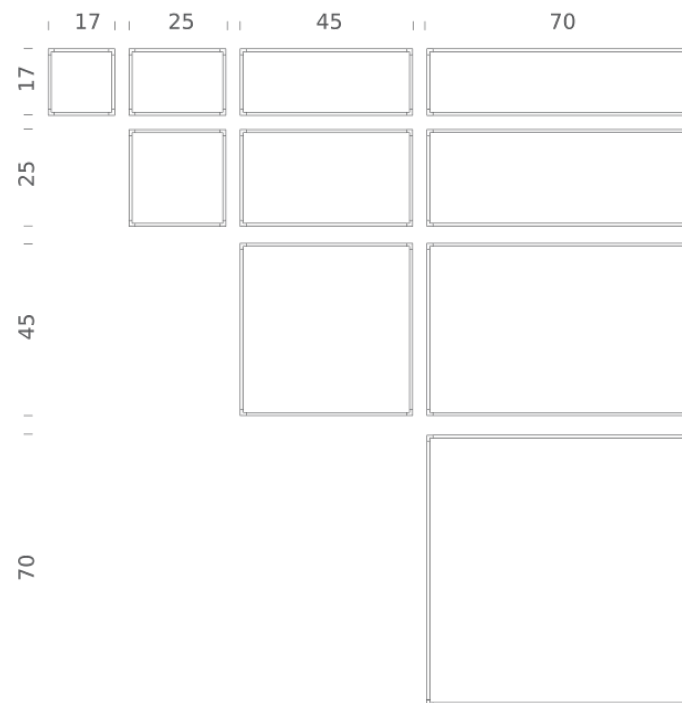

DESK MATRIX | 45"X70" - HORIZONTAL 2700K

LAMPING

Source	Linear LED
Total power	104W
Emission	diffused, orientable 360°
Switching	dimmable 1-10V
Tension	120V
Color temperature	2700K
Luminous flux	5780lm (source luminous flux)
Typ CRI	85
Energy class	A+
Materials	aluminium + PC + ABS
Notes	Boxed driver included (movable), adjustable cable length 9.8'

Codes

LSH LW2 57
LSH LN2 57

Structure

white
black

PACKAGE

Package 01	Dimension: 6.3x4.33x15.75 inches / Net weight: 5.73 lbs / Gross weight: 6.61 lbs
Package 02	Dimension: 3.54x1.97x45.28 inches / Net weight: 2.2 lbs / Gross weight: 3.3 lbs
Package 03	Dimension: 3.54x1.97x71.65 inches / Net weight: 3.97 lbs / Gross weight: 5.51 lbs

Certificazioni