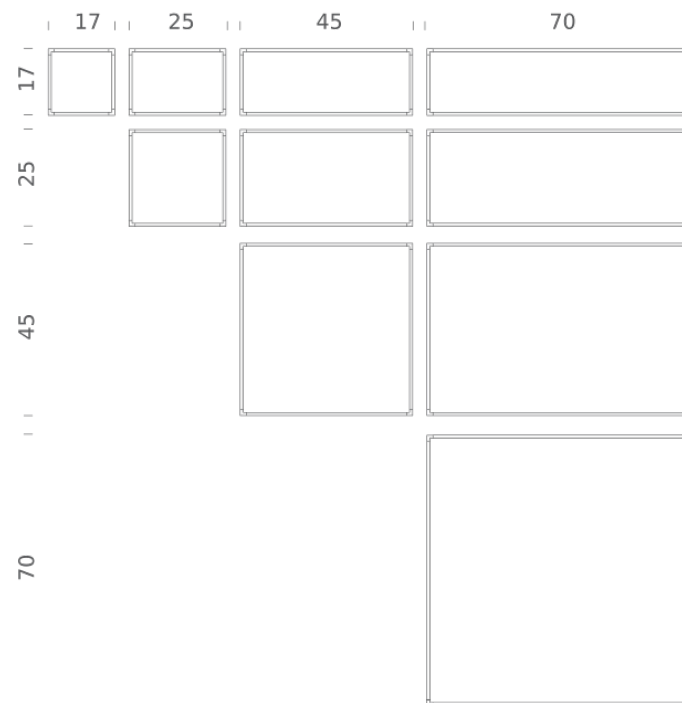

DESK MATRIX | 45"X45" - VERTICAL 3000K

LAMPING

Source	Linear LED
Total power	76W
Emission	diffused, orientable 360°
Switching	dimmable 1-10V
Tension	120V
Color temperature	3000K
Luminous flux	4500lm (source luminous flux)
Typ CRI	85
Energy class	A+
Materials	aluminium + PC + ABS
Notes	Boxed driver included (movable), adjustable cable length 9.8'

Codes

LSV LW3 53
LSV LN3 53

Structure

white
black

PACKAGE

Package 01	Dimension: 6.3x4.33x15.75 inches / Net weight: 5.73 lbs / Gross weight: 6.61 lbs
Package 02	Dimension: 3.54x1.97x45.28 inches / Net weight: 2.2 lbs / Gross weight: 3.3 lbs
Package 03	Dimension: 3.54x1.97x45.28 inches / Net weight: 2.2 lbs / Gross weight: 3.3 lbs

Certificazioni