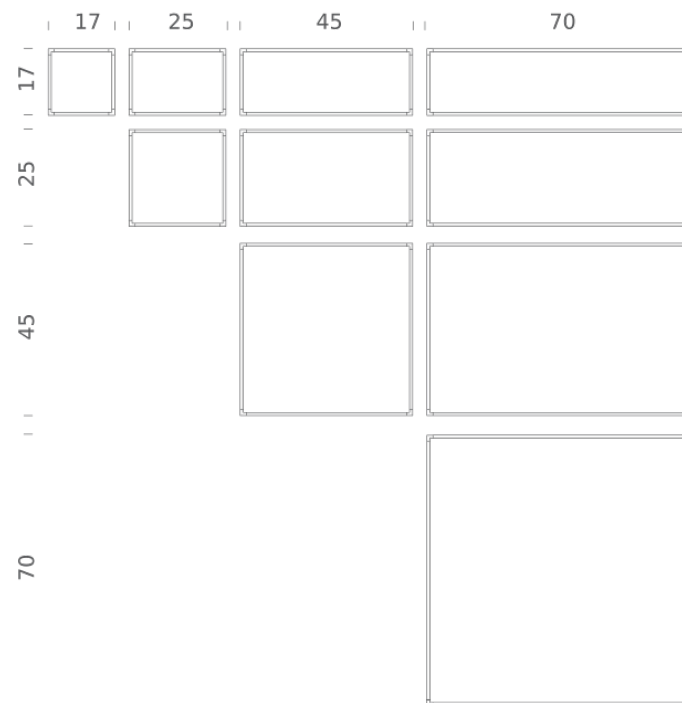

DESK MATRIX | 70"X70" - HORIZONTAL 2700K

LAMPING

Source	Linear LED
Total power	132W
Emission	diffused, orientable 360°
Switching	dimmable 1-10V
Tension	120V
Color temperature	2700K
Luminous flux	7060lm (source luminous flux)
Typ CRI	85
Energy class	A+
Materials	aluminium + PC + ABS
Notes	Boxed driver included (movable), adjustable cable length 9.8'

Codes

LSH LW2 54
LSH LN2 54

Structure

white
black

PACKAGE

Package 01	Dimension: 6.3x4.33x15.75 inches / Net weight: 5.73 lbs / Gross weight: 6.61 lbs
Package 02	Dimension: 3.54x1.97x71.65 inches / Net weight: 3.97 lbs / Gross weight: 5.51 lbs
Package 03	Dimension: 3.54x1.97x71.65 inches / Net weight: 3.97 lbs / Gross weight: 5.51 lbs

Certificazioni