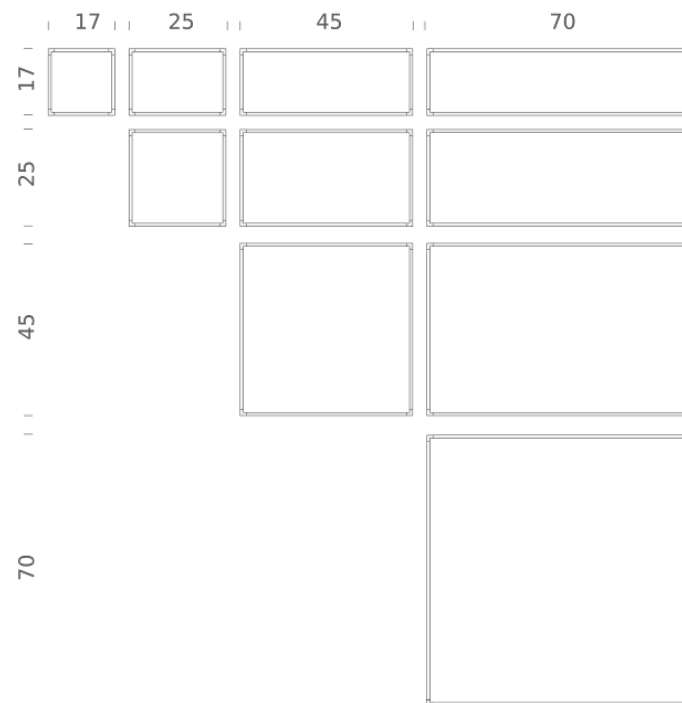

DESK MATRIX | 17"X45" - VERTICAL 3000K

LAMPING

Source	Linear LED
Total power	50W
Emission	diffused, orientable 360°
Switching	dimmable 1-10V
Tension	120V
Color temperature	3000K
Luminous flux	2920lm (source luminous flux)
Typ CRI	85
Energy class	A+
Materials	aluminium + PC + ABS
Notes	Boxed driver included (movable), adjustable cable length 9.8'

Codes

LSV LW3 58
LSV LN3 58

Structure

white
black

PACKAGE

Package 01	Dimension: 6.3x4.33x15.75 inches / Net weight: 5.73 lbs / Gross weight: 6.61 lbs
Package 02	Dimension: 3.54x1.97x45.28 inches / Net weight: 2.2 lbs / Gross weight: 3.3 lbs
Package 03	Dimension: 3.54x1.97x16.54 inches / Net weight: 0.66 lbs / Gross weight: 1.1 lbs

Certificazioni