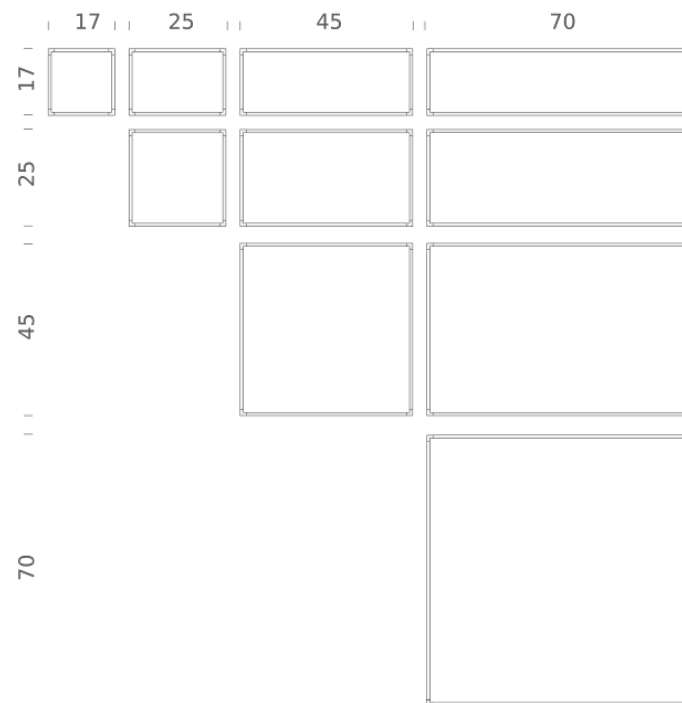

DESK MATRIX | 45"X70" - VERTICAL 3000K

LAMPING

Source	Linear LED
Total power	104W
Emission	diffused, orientable 360°
Switching	dimmable 1-10V
Tension	120V
Color temperature	3000K
Luminous flux	5780lm (source luminous flux)
Typ CRI	85
Energy class	A+
Materials	aluminium + PC + ABS
Notes	Boxed driver included (movable), adjustable cable length 9.8'

Codes

LSV LW3 57
LSV LN3 57

Structure

white
black

PACKAGE

Package 01	Dimension: 6.3x4.33x15.75 inches / Net weight: 5.73 lbs / Gross weight: 6.61 lbs
Package 02	Dimension: 3.54x1.97x45.28 inches / Net weight: 2.2 lbs / Gross weight: 3.3 lbs
Package 03	Dimension: 3.54x1.97x71.65 inches / Net weight: 3.97 lbs / Gross weight: 5.51 lbs

Certificazioni