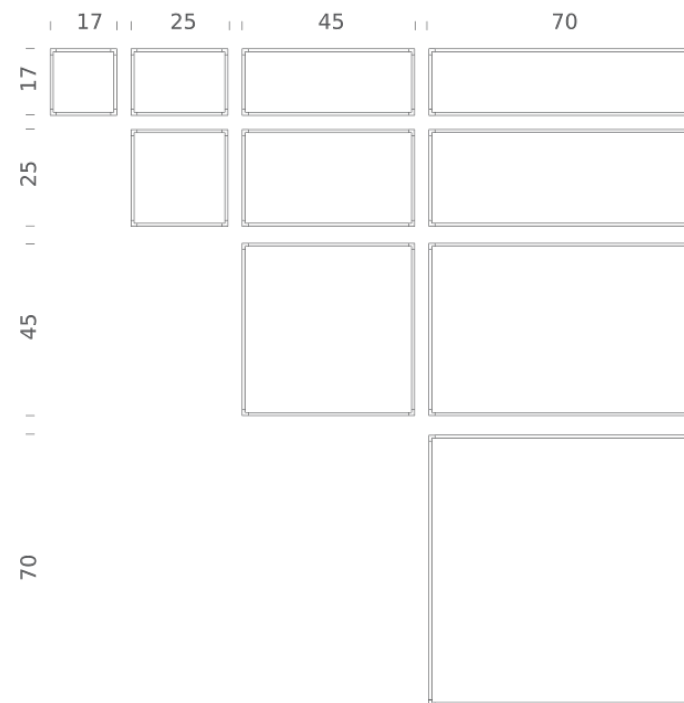

DESK MATRIX | 17"X45" - HORIZONTAL 2700K

LAMPING

Source	Linear LED
Total power	50W
Emission	diffused, orientable 360°
Switching	dimmable 1-10V
Tension	120V
Color temperature	2700K
Luminous flux	2920lm (source luminous flux)
Typ CRI	85
Energy class	A+
Materials	aluminium + PC + ABS
Notes	Boxed driver included (movable), adjustable cable length 9.8'

Codes

LSH LW2 58
LSH LN2 58

Structure

white
black

PACKAGE

Package 01	Dimension: 6.3x4.33x15.75 inches / Net weight: 5.73 lbs / Gross weight: 6.61 lbs
Package 02	Dimension: 3.54x1.97x45.28 inches / Net weight: 2.2 lbs / Gross weight: 3.3 lbs
Package 03	Dimension: 3.54x1.97x16.54 inches / Net weight: 0.6 lbs / Gross weight: 1.1 lbs

Certificazioni