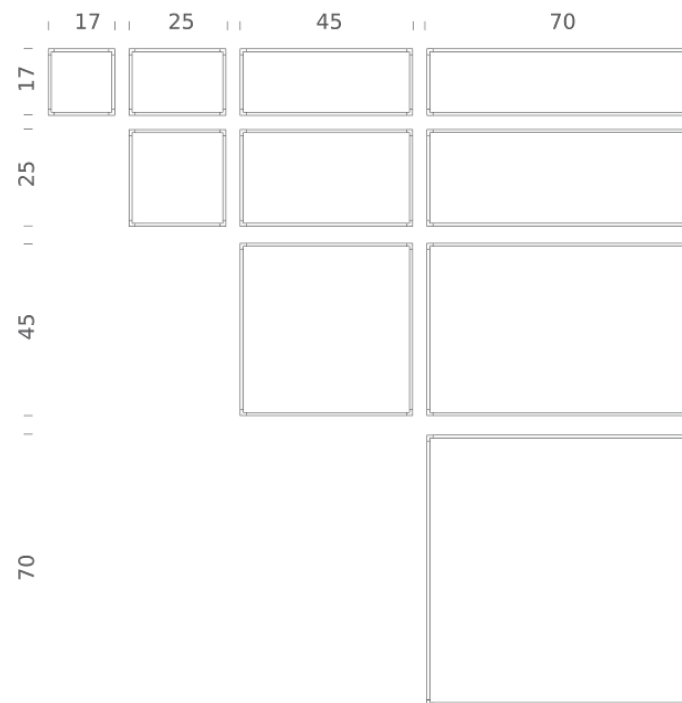

DESK MATRIX | 17"X25" - VERTICAL 2700K

LAMPING

Source	Linear LED
Total power	31W
Emission	diffused, orientable 360°
Switching	dimnable 1-10V
Tension	120V
Color temperature	2700K
Luminous flux	1870lm (source luminous flux)
Typ CRI	85
Energy class	A+
Materials	aluminium + PC + ABS
Notes	Boxed driver included (movable), adjustable cable length 9.8'

Codes

LSV LW2 55
LSV LN2 55

Structure

white
black

PACKAGE

Package 01	Dimension: 6.3x4.33x15.75 inches / Net weight: 5.73 lbs / Gross weight: 6.61 lbs
Package 02	Dimension: 3.54x1.97x16.54 inches / Net weight: 0.66 lbs / Gross weight: 1.1 lbs
Package 03	Dimension: 3.54x1.97x25.98 inches / Net weight: 1.1 lbs / Gross weight: 1.76 lbs

Certificazioni