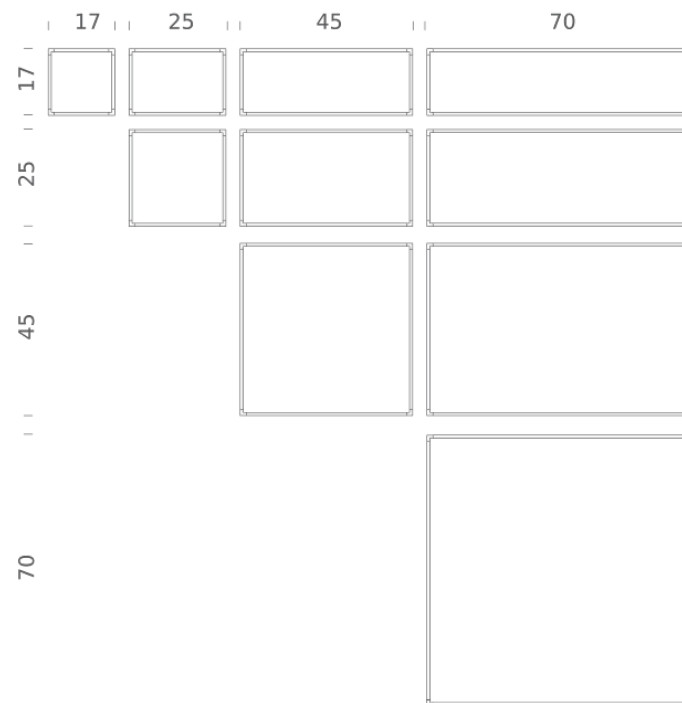

DESK MATRIX | 25"X25" - HORIZONTAL 3000K

LAMPING

Source	Linear LED
Total power	38W
Emission	diffused, orientable 360°
Switching	dimmable 1-10V
Tension	120V
Color temperature	3000K
Luminous flux	2400lm (source luminous flux)
Typ CRI	85
Energy class	A+
Materials	aluminium + PC + ABS
Notes	Boxed driver included (movable), adjustable cable length 9.8'

Codes

LSH LW3 52
LSH LN3 52

Structure

white
black

PACKAGE

Package 01	Dimension: 6.3x4.33x15.75 inches / Net weight: 5.73 lbs / Gross weight: 6.61 lbs
Package 02	Dimension: 3.54x1.97x25.98 inches / Net weight: 1.1 lbs / Gross weight: 1.76 lbs
Package 03	Dimension: 3.54x1.97x25.98 inches / Net weight: 1.1 lbs / Gross weight: 1.76 lbs

Certificazioni