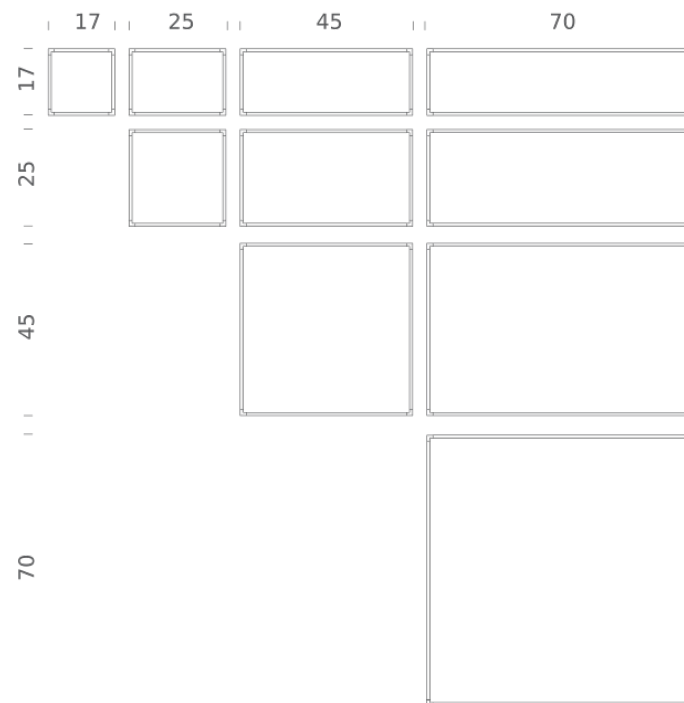

DESK MATRIX | 25"X25" - HORIZONTAL 2700K

LAMPING

Source	Linear LED
Total power	38W
Emission	diffused, orientable 360°
Switching	dimmable 1-10V
Tension	120V
Color temperature	2700K
Luminous flux	2400lm (source luminous flux)
Typ CRI	85
Energy class	A+
Materials	aluminium + PC + ABS
Notes	Boxed driver included (movable), adjustable cable length 9.8'

Codes

LSH LW2 52
LSH LN2 52

Structure

white
black

PACKAGE

Package 01	Dimension: 6.3x4.33x15.75 inches / Net weight: 5.73 lbs / Gross weight: 6.61 lbs
Package 02	Dimension: 3.54x1.97x25.98 inches / Net weight: 1.1 lbs / Gross weight: 1.76 lbs
Package 03	Dimension: 3.54x1.97x25.98 inches / Net weight: 1.1 lbs / Gross weight: 1.76 lbs

Certificazioni