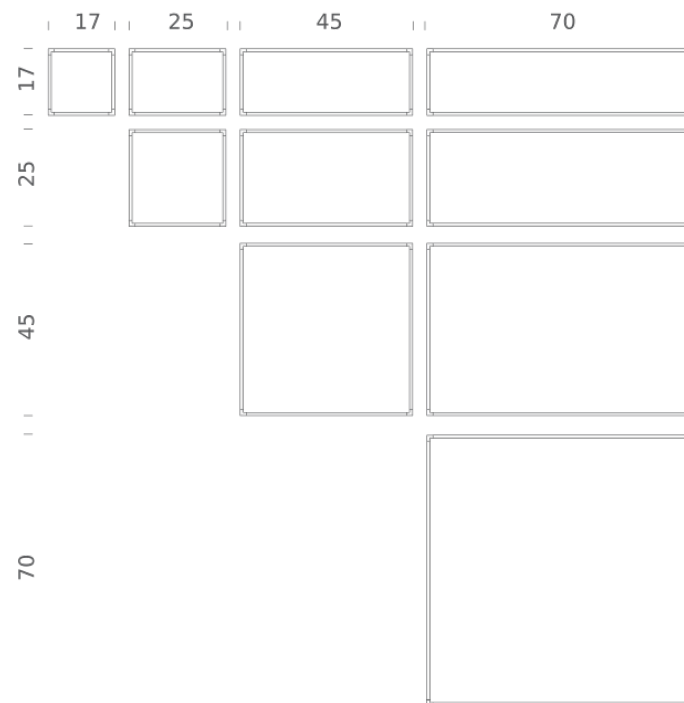

DESK MATRIX | 25"X70" - HORIZONTAL 2700K

LAMPING

Source	Linear LED
Total power	85W
Emission	diffused, orientable 360°
Switching	dimmable 1-10V
Tension	120V
Color temperature	2700K
Luminous flux	4730lm (source luminous flux)
Typ CRI	85
Energy class	A+
Materials	aluminium + PC + ABS
Notes	Boxed driver included (movable), adjustable cable length 9.8'

Codes

LSH LW2 59
LSH LN2 59

Structure

white
black

PACKAGE

Package 01	Dimension: 6.3x4.33x15.75 inches / Net weight: 5.73 lbs / Gross weight: 6.61 lbs
Package 02	Dimension: 3.54x1.97x25.98 inches / Net weight: 2.2 lbs / Gross weight: 2.86 lbs
Package 03	Dimension: 3.54x1.97x71.65 inches / Net weight: 3.97 lbs / Gross weight: 5.51 lbs

Certificazioni