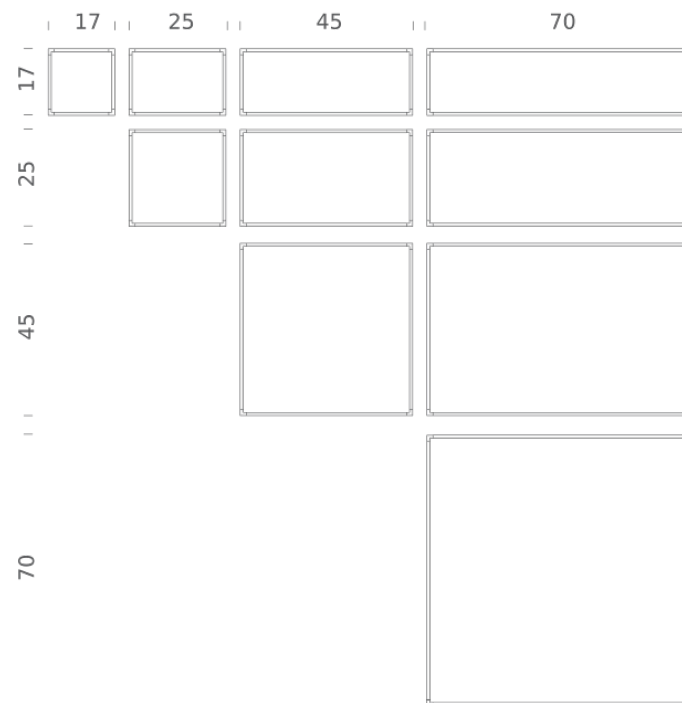

DESK MATRIX | 45"X45" - HORIZONTAL 2700K

LAMPING

Source	Linear LED
Total power	76W
Emission	diffused, orientable 360°
Switching	dimmable 1-10V
Tension	120V
Color temperature	2700K
Luminous flux	4500lm (source luminous flux)
Typ CRI	85
Energy class	A+
Materials	aluminium + PC + ABS
Notes	Boxed driver included (movable), adjustable cable length 9.8'

Codes

LSH LW2 53
LSH LN2 53

Structure

white
black

PACKAGE

Package 01	Dimension: 6.3x4.33x15.75 inches / Net weight: 5.73 lbs / Gross weight: 6.61 lbs
Package 02	Dimension: 3.54x1.97x45.28 inches / Net weight: 2.2 lbs / Gross weight: 2.7 lbs
Package 03	Dimension: 3.54x1.97x45.28 inches / Net weight: 2.2 lbs / Gross weight: 2.7 lbs

Certificazioni