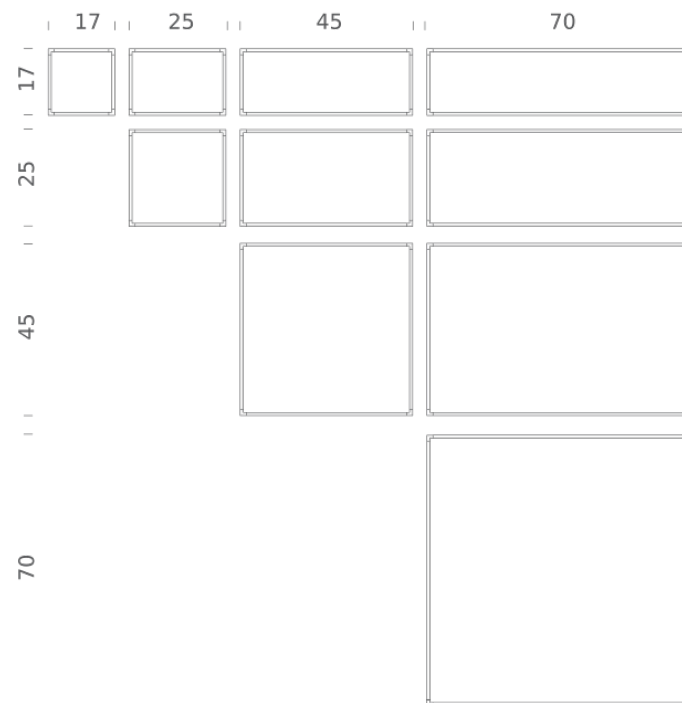

DESK MATRIX | 17"X25" - VERTICAL 3000K

LAMPING

Source	Linear LED
Total power	31W
Emission	diffused, orientable 360°
Switching	dimmable 1-10V
Tension	120V
Color temperature	3000K
Luminous flux	1870lm (source luminous flux)
Typ CRI	85
Energy class	A+
Materials	aluminium + PC + ABS
Notes	Boxed driver included (movable), adjustable cable length 9.8'

Codes

LSV LW3 55
LSV LN3 55

Structure

white
black

PACKAGE

Package 01	Dimension: 6.3x4.33x15.75 inches / Net weight: 5.73 lbs / Gross weight: 6.61 lbs
Package 02	Dimension: 3.54x1.97x16.54 inches / Net weight: 0.66 lbs / Gross weight: 1.1 lbs
Package 03	Dimension: 3.54x1.97x25.98 inches / Net weight: 1.1 lbs / Gross weight: 1.76 lbs

Certificazioni