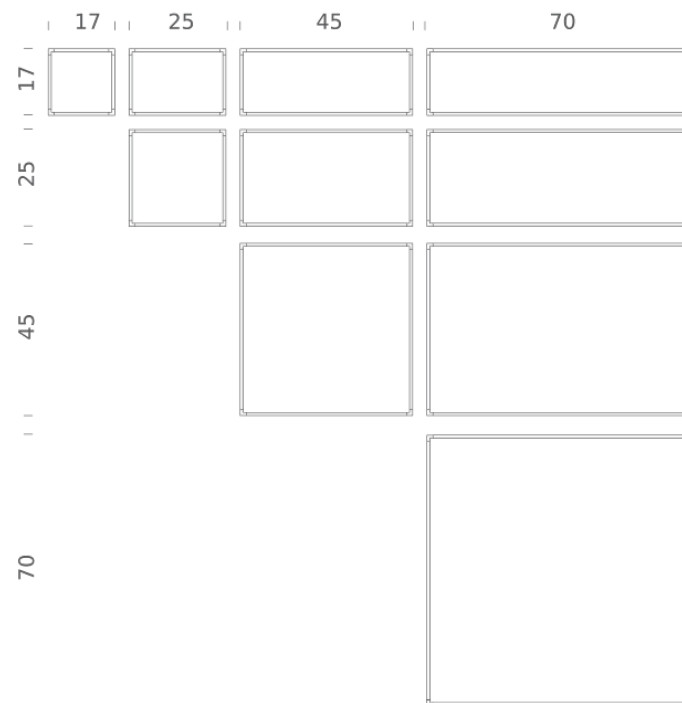

DESK MATRIX | 17"X17" - HORIZONTAL 3000K

LAMPING

Source	Linear LED
Total power	24W
Emission	diffused, orientable 360°
Switching	dimmable 1-10V
Tension	120V
Color temperature	3000K
Luminous flux	1340lm (source luminous flux)
Typ CRI	85
Energy class	A+
Materials	aluminium + PC + ABS
Notes	Boxed driver included (movable), adjustable cable length 9.8'

Codes

LSH LW3 51
LSH LN3 51

Structure

white
black

PACKAGE

Package 01	Dimension: 6.3x4.33x15.75 inches / Net weight: 5.73 lbs / Gross weight: 6.61 lbs
Package 02	Dimension: 3.54x1.97x16.54 inches / Net weight: 0.66 lbs / Gross weight: 1.1 lbs
Package 03	Dimension: 3.54x1.97x16.54 inches / Net weight: 0.66 lbs / Gross weight: 1.1 lbs

Certificazioni