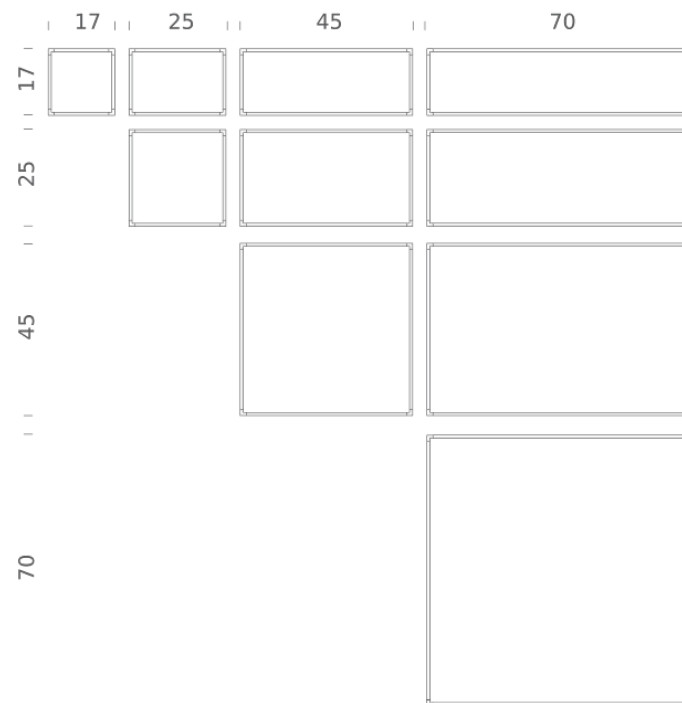

DESK MATRIX | 45"X70" - HORIZONTAL 3000K

LAMPING

Source	Linear LED
Total power	104W
Emission	diffused, orientable 360°
Switching	dimmable 1-10V
Tension	120V
Color temperature	3000K
Luminous flux	5780lm (source luminous flux)
Typ CRI	85
Energy class	A+
Materials	aluminium + PC + ABS
Notes	Boxed driver included (movable), adjustable cable length 9.8'

Codes

LSH LW3 57
LSH LN3 57

Structure

white
black

PACKAGE

Package 01	Dimension: 6.3x4.33x15.75 inches / Net weight: 5.73 lbs / Gross weight: 6.61 lbs
Package 02	Dimension: 3.54x1.97x45.28 inches / Net weight: 2.2 lbs / Gross weight: 3.3 lbs
Package 03	Dimension: 3.54x1.97x71.65 inches / Net weight: 3.97 lbs / Gross weight: 5.51 lbs

Certificazioni