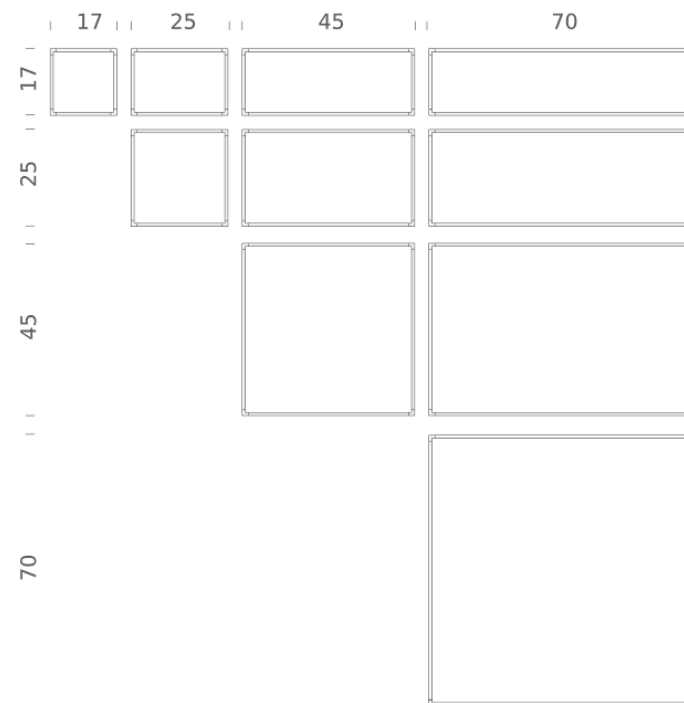

DESK MATRIX | 70"X70" - HORIZONTAL 3000K

LAMPING

Source	Linear LED
Total power	132W
Emission	diffused, orientable 360°
Switching	dimmable 1-10V
Tension	120V
Color temperature	3000K
Luminous flux	7060lm (source luminous flux)
Typ CRI	85
Energy class	A+
Materials	aluminium + PC + ABS
Notes	Boxed driver included (movable), adjustable cable length 9.8'

Codes

LSH LW3 54
LSH LN3 54

Structure

white
black

PACKAGE

Package 01	Dimension: 6.3x4.33x15.75 inches / Net weight: 5.73 lbs / Gross weight: 6.61 lbs
Package 02	Dimension: 3.54x1.97x71.65 inches / Net weight: 3.97 lbs / Gross weight: 5.51 lbs
Package 03	Dimension: 3.54x1.97x71.65 inches / Net weight: 3.97 lbs / Gross weight: 5.51 lbs

Certificazioni