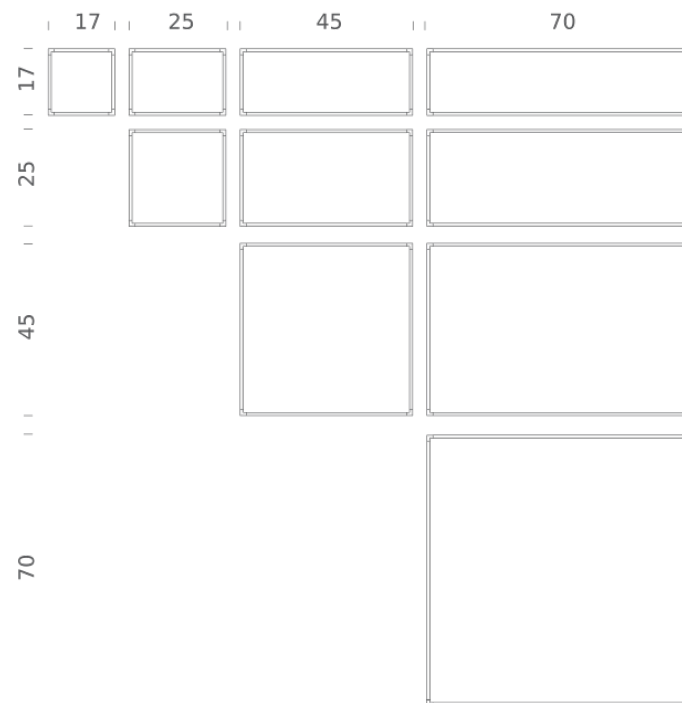

DESK MATRIX | 25"X45" - HORIZONTAL 3000K

LAMPING

Source	Linear LED
Total power	57W
Emission	diffused, orientable 360°
Switching	dimmable 1-10V
Tension	120V
Color temperature	3000K
Luminous flux	3450lm (source luminous flux)
Typ CRI	85
Energy class	A+
Materials	aluminium + PC + ABS
Notes	Boxed driver included (movable), adjustable cable length 9.8'

Codes

LSH LW3 56
LSH LN3 56

Structure

white
black

PACKAGE

Package 01	Dimension: 6.3x4.33x15.75 inches / Net weight: 5.73 lbs / Gross weight: 6.61 lbs
Package 02	Dimension: 3.54x1.97x16.54 inches / Net weight: 0.66 lbs / Gross weight: 1.1 lbs
Package 03	Dimension: 3.54x1.97x45.28 inches / Net weight: 2.2 lbs / Gross weight: 3.3 lbs

Certificazioni