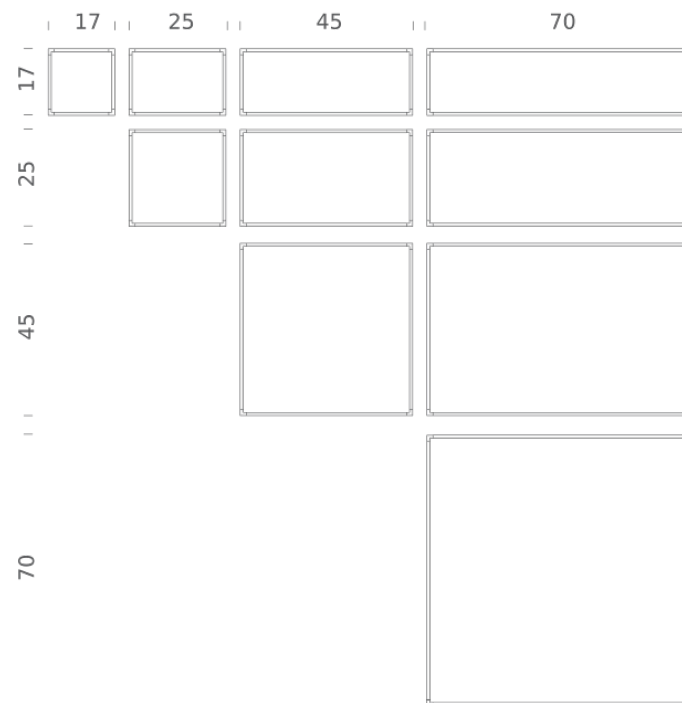

DESK MATRIX | 17"X70" - HORIZONTAL 2700K

LAMPING

Source	Linear LED
Total power	78W
Emission	diffused, orientable 360°
Switching	dimmable 1-10V
Tension	120V
Color temperature	2700K
Luminous flux	4200lm (source luminous flux)
Typ CRI	85
Energy class	A+
Materials	aluminium + PC + ABS
Notes	Boxed driver included (movable), adjustable cable length 9.8'

Codes

LSH LW2 5A
LSH LN2 5A

Structure

white
black

PACKAGE

Package 01	Dimension: 6.3x4.33x15.75 inches / Net weight: 5.73 lbs / Gross weight: 6.61 lbs
Package 02	Dimension: 3.54x1.97x25.98 inches / Net weight: 1.1 lbs / Gross weight: 1.76 lbs
Package 03	Dimension: 3.54x1.97x71.65 inches / Net weight: 3.97 lbs / Gross weight: 5.51 lbs

Certificazioni