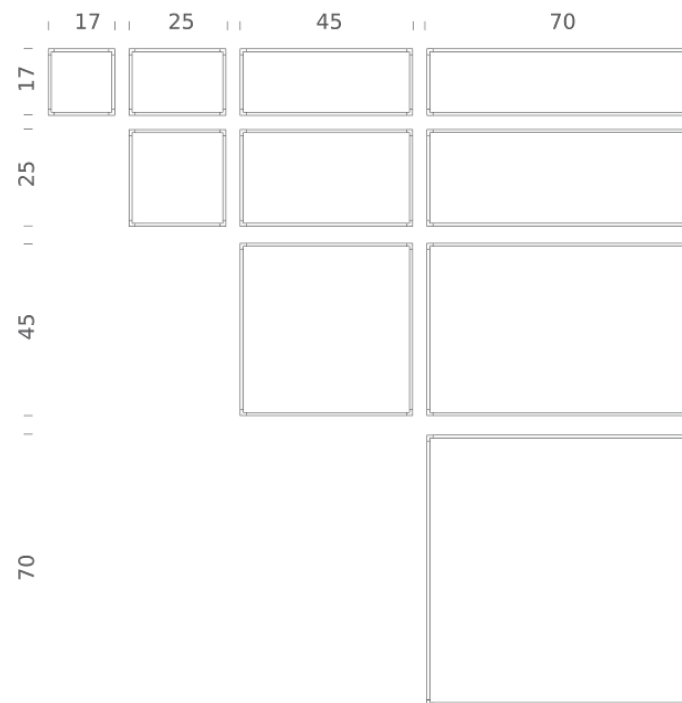

DESK MATRIX | 45"X45" - VERTICAL 2700K

LAMPING

Source	Linear LED
Total power	76W
Emission	diffused, orientable 360°
Switching	dimmable 1-10V
Tension	120V
Color temperature	2700K
Luminous flux	4500lm (source luminous flux)
Typ CRI	85
Energy class	A+
Materials	aluminium + PC + ABS
Notes	Boxed driver included (movable), adjustable cable length 9.8'

Codes

LSV LW2 53
LSV LN2 53

Structure

white
black

PACKAGE

Package 01	Dimension: 6.3x4.33x15.75 inches / Net weight: 5.73 lbs / Gross weight: 6.61 lbs
Package 02	Dimension: 3.54x1.97x45.28 inches / Net weight: 2.2 lbs / Gross weight: 3.3 lbs
Package 03	Dimension: 3.54x1.97x45.28 inches / Net weight: 2.2 lbs / Gross weight: 3.3 lbs

Certificazioni