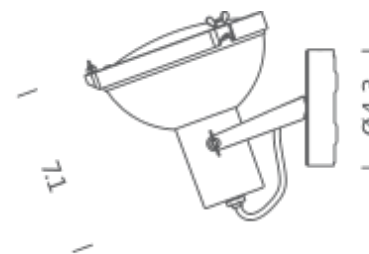

E26 FLUO/LED

LAMPING

Source	E26 BULB
Total power	23W
Emission	DIRECT, SPOT
Switching	dimmable, according to bulb
Tension	120V
IP class	20
Dimensions	Ø 8.7" x 7.1" H
Materials	aluminum + glass
Notes	orientable, max bulb H4.3"
Net lamp weight	1,8 lbs

Codes

PRP FMW 31
PRP FDW 31
PRP FWS 31

Structure

moka
night blue
white sand

PACKAGE

Package 01
Dimension: 10.2" x 10.2" x 10.2" inches / Gross weight: 2,6 lbs

Certificazioni