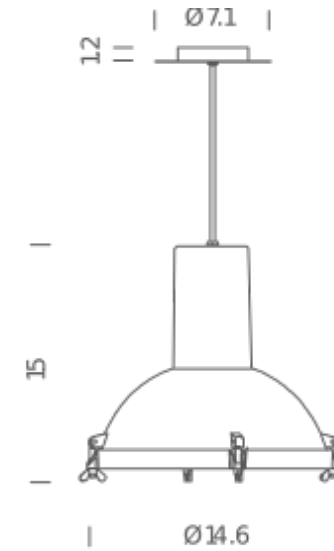

INDOOR IP30

LAMPING

Source	E26
Total power	150W
Emission	DIRECT
Switching	dimmable, according to bulb
Tension	120V
IP class	30
Dimensions	Ø 14.6" x 15" H
Materials	aluminum + glass
Notes	Cable length 9.8', extra cable on request
Net lamp weight	7,7 lbs

Codes

PRJ EDW 51
PRJ EWS 51
PRJ EMS 51

Structure

night blue
white sand
moka

PACKAGE

Package 01 Dimension: 19.7" x 19.7" x 19.7" inches / Net weight: 11 lbs

Certificazioni