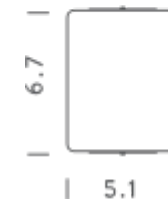

E12 FLUO/LED/HALO

LAMPING

Source	E12
Total power	8W
Emission	direct/indirect orientable
Switching	dimnable according to bulb
Tension	120V
IP class	20
Dimensions	5.1" x 3.1" x 6.7"
Materials	aluminum
Notes	with external cable, switch on board, possibility to hardwire by removing the cable, square cover plate included, white body, white RAL 9003, red RAL 3002, yellow RAL 1033, blue RAL 5002
Net lamp weight	1,8 lbs

Codes

AVP EWD 31	white/natural anodized
AVP EWN 31	white/black anodized
AVP EWR 31	white/red
AVP EWG 31	white/yellow
AVP EWB 31	white/blue
AVP EWH 31	white/polished inox
AVP EWW 31	white/white

PACKAGE

Package 01	Dimension: 5.9" x 9.4" x 3.9" inches / Gross weight: 2 lbs

Certificazioni