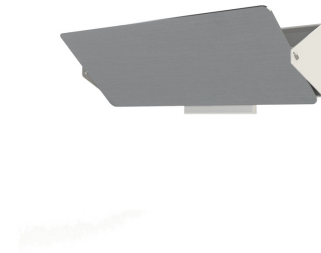

# APPLIQUE À VOLET PIVOTANT DOUBLE

*Charlotte Perriand*

Wall lamps designed in 1962 by Charlotte Perriand for her mountain chalet in Méribel in the French Alps. Aluminum adjustable volet and metal structure. E12 version is equipped with integrated switch (on board), cable and plug for a simple and free installation. Indirect light output towards the wall and orientable flood beam.