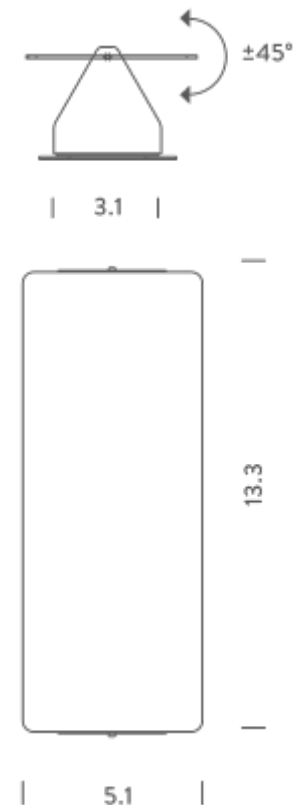

LED

LAMPING

Source	LED board
Total power	2x10W
Emission	direct/indirect orientable
Switching	ON/OFF
Tension	120V
Color temperature	3000K
Luminous flux	235lm
Typ CRI	85
IP class	20
Dimensions	5.1" x 3.1" x 13.4"
Materials	aluminum
Notes	white body, white RAL 9003, red RAL 3002, yellow RAL 1033, blue RAL 5002, square cover plate included
Net lamp weight	2,8 lbs

Codes

AVP LWD 33	white/natural anodized
AVP LWN 33	white/black anodized
AVP LWH 33	white/polished inox
AVP LWW 33	white/white
AVP LWR 33	white/red
AVP LWG 33	white/yellow
AVP LWB 33	white/blue

PACKAGE

Package 01	Dimension: 6.3" x 14.6" x 6.3" inches / Gross weight: 3,9 lbs

Certificazioni