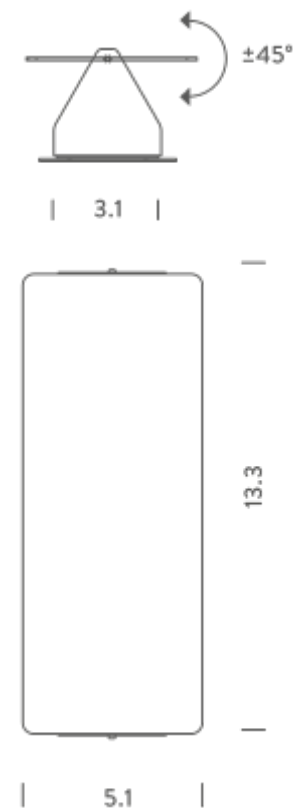

E12 FLUO/LED/HALO

LAMPING

Source	E12
Total power	2x8W
Emission	direct/indirect orientable
Switching	dimnable according to bulb
Tension	120V
IP class	20
Dimensions	5.1" x 3.1" x 13.4"
Materials	aluminum
Notes	with external cable, switch on board, possibility to hardwire by removing the cable, square cover plate included, white body, white RAL 9003, red RAL 3002, yellow RAL 1033, blue RAL 5002
Net lamp weight	2,8 lbs

Codes

AVP EWD 33
AVP EWN 33
AVP EWH 33
AVP EWR 33
AVP EWG 33
AVP EWB 33
AVP EWW 33

Structure/Diffuser

white/natural anodized
white/black anodized
white/polished inox
white/red
white/yellow
white/blue
white/white

PACKAGE

Package 01
Dimension: 6.3" x 14.6" x 6.3" inches / Gross weight: 3,9 lbs

Certificazioni