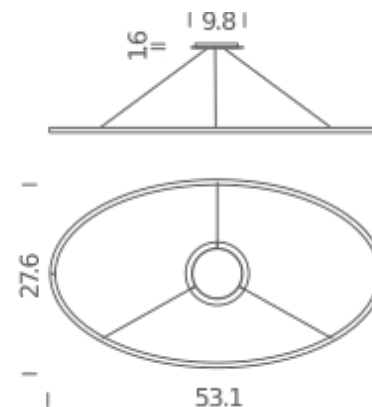

Certificazioni

DOWNLIGHT 2700K

LAMPING

Source	Linear LED
Total power	85W
Emission	diffused
Switching	dimnable
Tension	120V
Color temperature	2700K
Luminous flux	2650lm
Typ CRI	85
IP class	20
Dimensions	53.1' x 27.6' x 0.8'
Materials	Aluminum + PC
Notes	adjustable cable length max 8.2', 3500K and 4000K available on request, extra cable on request, integral driver dual capability TRIAC-ELV and 0-10V
Net lamp weight	11 lbs

Codes

ELP LW2 54
ELP LN2 54
ELP LO2 54
ELP LL2 54
ELP LGW 54

Structure

white
black
gold painted
polished aluminium
gold polished anodized

PACKAGE

Package 01 Dimension: 31.5 x 59.1 x 5.9 inches / Gross weight: 16.5 lbs

Certificazioni

UPLIGHT 3000K

LAMPING

Source	Linear LED
Total power	85W
Emission	diffused
Switching	dimnable
Tension	120V
Color temperature	3000K
Luminous flux	2650lm
Typ CRI	85
IP class	20
Dimensions	53.1' x 27.6' x 0.8'
Materials	Aluminum + PC
Notes	adjustable cable length max 8.2', 3500K and 4000K available on request, extra cable on request, integral driver dual capability TRIAC-ELV and 0-10V
Net lamp weight	11 lbs

Codes

ELP LWW 53
ELP LNW 53
ELP LOW 53
ELP LLW 53

Structure

white
black
gold painted
polished aluminium

PACKAGE

Package 01 Dimension: 31.5 x 59.1 x 5.9 inches / Gross weight: 16.5 lbs

Certificazioni

DOWNLIGHT 3000K