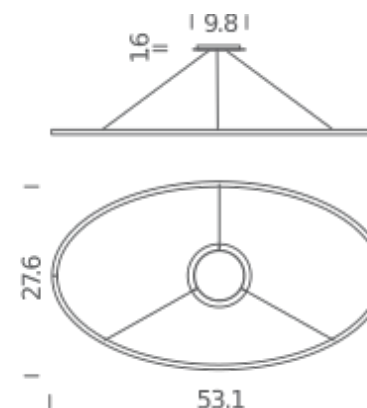

UPLIGHT 2700K

LAMPING

Source	Linear LED
Total power	85W
Emission	diffused
Switching	dimnable
Tension	120V
Color temperature	2700K
Luminous flux	2650lm
Typ CRI	85
IP class	20
Dimensions	53.1' x 27.6' x 0.8'
Materials	Aluminum + PC
Notes	adjustable cable length max 8.2', 3500K and 4000K available on request, extra cable on request), integral driver dual capability TRIAC-ELV and 0-10V
Net lamp weight	11 lbs

Codes

ELP LW2 53
ELP LN2 53
ELP LO2 53
ELP LL2 53
ELP LGW 53

Structure

white
black
gold painted
polished aluminium
gold polished anodized

PACKAGE

Package 01 Dimension: 31.5 x 59.1 x 5.9 inches / Gross weight: 16.5 lbs

Certificazioni

DOWNLIGHT 2700K

LAMPING

Source	Linear LED
Total power	85W
Emission	diffused
Switching	dimnable
Tension	120V
Color temperature	2700K
Luminous flux	2650lm
Typ CRI	85
IP class	20
Dimensions	53.1' x 27.6' x 0.8'
Materials	Aluminum + PC
Notes	adjustable cable length max 8.2', 3500K and 4000K available on request, extra cable on request, integral driver dual capability TRIAC-ELV and 0-10V
Net lamp weight	11 lbs

Codes

ELP LW2 54
ELP LN2 54
ELP LO2 54
ELP LL2 54
ELP LGW 54

Structure

white
black
gold painted
polished aluminium
gold polished anodized

PACKAGE

Package 01 Dimension: 31.5 x 59.1 x 5.9 inches / Gross weight: 16.5 lbs