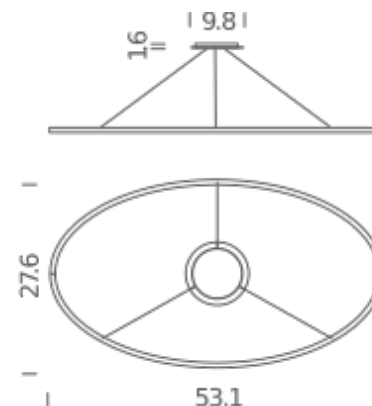

Certificazioni

UPLIGHT 3000K

LAMPING

Source	Linear LED
Total power	85W
Emission	diffused
Switching	dimnable
Tension	120V
Color temperature	3000K
Luminous flux	2650lm
Typ CRI	85
IP class	20
Dimensions	53.1' x 27.6' x 0.8'
Materials	Aluminum + PC
Notes	adjustable cable length max 8.2', 3500K and 4000K available on request, extra cable on request, integral driver dual capability TRIAC-ELV and 0-10V
Net lamp weight	11 lbs

Codes

ELP LWW 53
ELP LNW 53
ELP LOW 53
ELP LLW 53

Structure

white
black
gold painted
polished aluminium

PACKAGE

Package 01 Dimension: 31.5 x 59.1 x 5.9 inches / Gross weight: 16.5 lbs

Certificazioni

DOWNLIGHT 3000K

LAMPING

Source	Linear LED
Total power	85W
Emission	diffused
Switching	dimnable
Tension	120V
Color temperature	3000K
Luminous flux	2650lm
Typ CRI	85
IP class	20
Dimensions	53.1' x 27.6' x 0.8'
Materials	Aluminum + PC
Notes	adjustable cable length max 8.2', 3500K and 4000K available on request, extra cable on request, integral driver dual capability TRIAC-ELV and 0-10V
Net lamp weight	11 lbs

Codes

ELP LWW 54
ELP LNW 54
ELP LOW 54
ELP LLW 54

Structure

white
black
gold painted
polished aluminium

PACKAGE

Package 01 Dimension: 31.5 x 59.1 x 5.9 inches / Gross weight: 16.5 lbs

Certificazioni