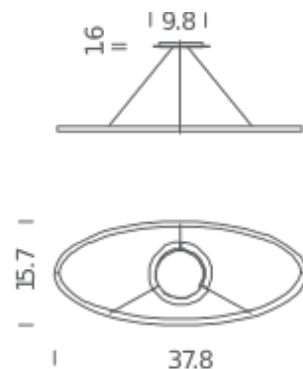

DOWNLIGHT 2700K

LAMPING

Source	linear LED
Total power	54W
Emission	diffused orientable
Switching	dimnable 1-10V
Tension	120V
Color temperature	2700K
Luminous flux	1780lm (luminous output)
Typ CRI	85
Energy class	A+
IP class	20
Dimensions	37.8 x 15.7 x 0.8
Materials	Aluminum + PC
Notes	adjustable cable length 8.2' max, DALI version on request
Net lamp weight	11 lbs

Codes

ELP LW2 52
ELP LN2 52
ELP LO2 52
ELP LL2 52
ELP LGW 52

Structure

white
black
gold painted
polished aluminum
gold polished anodized

PACKAGE

Package 01 Dimension: 31.5 x 59.1 x 5.9 inches / Gross weight: 16.5 lbs

Certificazioni

DOWNLIGHT 3000K

LAMPING

Source	linear LED
Total power	54W
Emission	diffused orientable
Switching	dimmable 1-10V
Tension	120V
Color temperature	3000K
Luminous flux	1780lm (luminous output)
Typ CRI	85
Energy class	A+
IP class	20
Dimensions	37.8 x 15.7 x 0.8
Materials	Aluminum + PC
Notes	adjustable cable length 8.2' max, DALI version on request
Net lamp weight	11 lbs

LAMPING

Source	linear LED
Total power	54W
Emission	diffused orientable
Switching	dimmable 1-10V
Tension	120V
Color temperature	2700K
Luminous flux	1780lm (luminous output)
Typ CRI	85
Energy class	A+
IP class	20
Dimensions	37.8 x 15.7 x 0.8
Materials	Aluminum + PC
Notes	adjustable cable length 8.2' max, DALI version on request
Net lamp weight	11 lbs