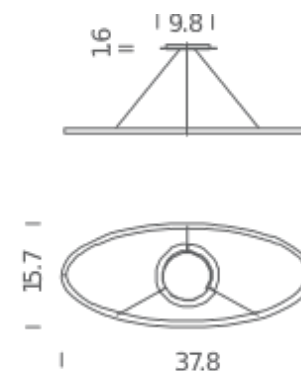

Certificazioni

DOWNLIGHT 3000K

LAMPING

Source	linear LED
Total power	54W
Emission	diffused orientable
Switching	dimmable 1-10V
Tension	120V
Color temperature	3000K
Luminous flux	1780lm (luminous output)
Typ CRI	85
Energy class	A+
IP class	20
Dimensions	37.8 x 15.7 x 0.8
Materials	Aluminum + PC
Notes	adjustable cable length 8.2' max, DALI version on request
Net lamp weight	11 lbs

Codes

ELP LWW 52
ELP LNW 52
ELP LOW 52
ELP LLW 52

Structure

white
black
gold painted
polished aluminum

PACKAGE

Package 01 Dimension: 31.5 x 59.1 x 5.9 inches / Gross weight: 16.5 lbs

Certificazioni

UPLIGHT 2700K

LAMPING

Source	linear LED
Total power	54W
Emission	diffused orientable
Switching	dimmable 1-10V
Tension	120V
Color temperature	2700K
Luminous flux	1780lm (luminous output)
Typ CRI	85
Energy class	A+
IP class	20
Dimensions	37.8 x 15.7 x 0.8
Materials	Aluminum + PC
Notes	adjustable cable length 8.2' max, DALI version on request
Net lamp weight	11 lbs

Codes

ELP LW2 51
ELP LN2 51
ELP LO2 51
ELP LL2 51
ELP LGW 51

Structure

white
black
gold painted
polished aluminum
gold polished anodized

PACKAGE

Package 01 Dimension: 31.5 x 59.1 x 5.9 inches / Gross weight: 16.5 lbs