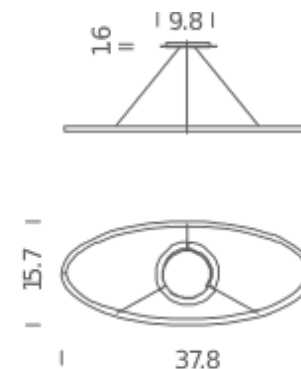

LAMPING

Source	linear LED
Total power	54W
Emission	diffused orientable
Switching	dimmable 1-10V
Tension	120V
Color temperature	2700K
Luminous flux	1780lm (luminous output)
Typ CRI	85
Energy class	A+
IP class	20
Dimensions	37.8 x 15.7 x 0.8
Materials	Aluminum + PC
Notes	adjustable cable length 8.2' max, DALI version on request
Net lamp weight	11 lbs

Codes

ELP LW2 51
ELP LN2 51
ELP LO2 51
ELP LL2 51
ELP LGW 51

Structure

white
black
gold painted
polished aluminum
gold polished anodized

PACKAGE

Package 01 Dimension: 31.5 x 59.1 x 5.9 inches / Gross weight: 16.5 lbs

Certificazioni

UPLIGHT 3000K

LAMPING

Source	linear LED
Total power	54W
Emission	diffused orientable
Switching	dimmable 1-10V
Tension	120V
Color temperature	3000K
Luminous flux	1780lm (luminous output)
Typ CRI	85
Energy class	A+
IP class	20
Dimensions	37.8 x 15.7 x 0.8
Materials	Aluminum + PC
Notes	adjustable cable length 8.2' max, DALI version on request
Net lamp weight	11 lbs

Codes

ELP LWW 51
ELP LNW 51
ELP LOW 51
ELP LLW 51

Structure

white
black
gold painted
polished aluminum

PACKAGE

Package 01 Dimension: 31.5 x 59.1 x 5.9 inches / Gross weight: 16.5 lbs

Certificazioni