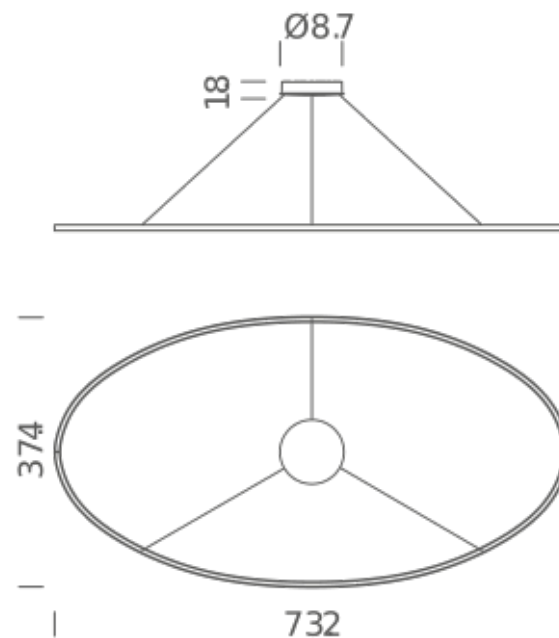

DOWNLIGHT | 2700K

LAMPING

Source	linear LED
Total power	85W
Emission	diffused orientable
Switching	dimmable 1-10V
Tension	120V
Color temperature	2700K
Luminous flux	4425lm (luminous output)
Typ CRI	85
Energy class	A+
IP class	20
Dimensions	73.2 x 37.4 x 8
Materials	Aluminum + PC
Notes	adjustable cable length 8.2' max, DALI version on request

Codes

ELP LW2 59
ELP LN2 59
ELP LO2 59

Structure

white
black
gold painted

PACKAGE

Package 01

Dimension: 5.5 x 39.8 x 79.1 inches / Gross weight: 16.5 lbs

Certificazioni