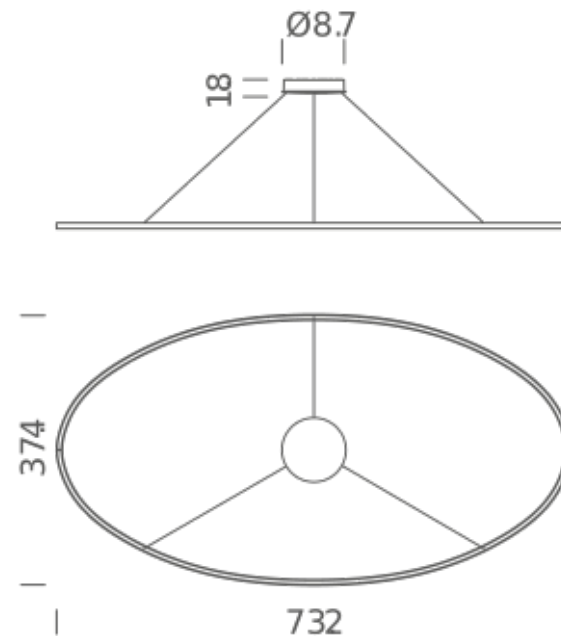

UPLIGHT | 2700K

LAMPING

Source	linear LED
Total power	85W
Emission	diffused orientable
Switching	dimnable 1-10V
Tension	120V
Color temperature	2700K
Luminous flux	4425lm (luminous output)
Typ CRI	85
Energy class	A+
IP class	20
Dimensions	73.2 x 37.4 x 8
Materials	Aluminum + PC
Notes	adjustable cable length 8.2' max, DALI version on request

Codes

ELP LW2 58
ELP LN2 58
ELP LO2 58

Structure

white
black
gold painted

PACKAGE

Package 01 Dimension: 5.5 x 39.8 x 79.1 inches / Gross weight: 16.5 lbs

Certificazioni