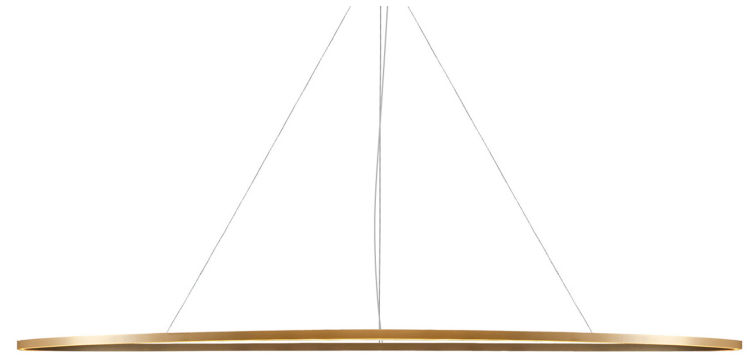

# ELLISSE PENDANT MEGA

*Federico Palazzari*

New oversized LED pendant provides diffused orientable uplight or downlight. Made from extruded aluminum in different finishes: matt lacquered white, black or gold. Equipped with an opal diffuser. The lamps are made using a proprietary extrusion coupling technology.