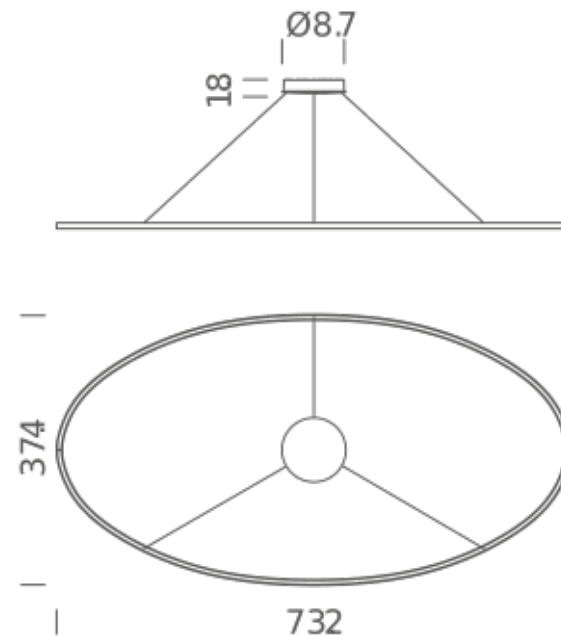

DOWNLIGHT | 3000K

LAMPING

Source	linear LED
Total power	85W
Emission	diffused orientable
Switching	dimnable 1-10V
Tension	120V
Color temperature	3000K
Luminous flux	4425lm (luminous output)
Typ CRI	85
Energy class	A+
IP class	20
Dimensions	73.2 x 37.4 x 8
Materials	Aluminum + PC
Notes	adjustable cable length 8.2' max, DALI version on request

Codes

ELP LWW 59
ELP LNW 59
ELP LOW 59

Structure

white
black
gold painted

PACKAGE

Package 01

Dimension: 5.5 x 39.8 x 79.1 inches / Gross weight: 16.5 lbs

Certificazioni