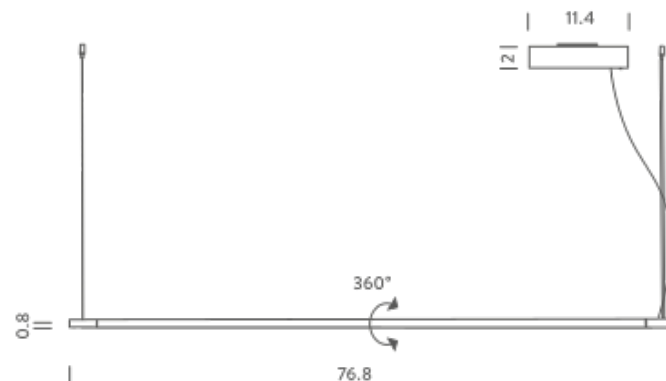

LINESCAPES

PENDANT HORIZONTAL

Pendant lamp with an efficient highly versatile linear luminous output. Body in extruded aluminum and opal white polycarbonate diffuser.

L51 2700K

LAMPING

Source	Linear LED
Total power	32W
Emission	diffused orientable
Switching	dimnable 0-10V
Tension	120V
Color temperature	2700K
Luminous flux	1020lm (luminous output)
Typ CRI	85
IP class	44
Dimensions	51.2 x 0.8
Materials	Aluminum + PC + ABS
Notes	metal cable length 9.9', electrical cable length 16.4', orientable 360°, decentralized canopy, 3500K and 4000K available on request, square cover plate included

L51 3000K

LAMPING

Source	Linear LED
Total power	32W
Emission	diffused orientable
Switching	dimnable 0-10V
Tension	120V
Color temperature	3000K
Luminous flux	1020lm
Typ CRI	85
IP class	44
Dimensions	51.2 x 0.8
Materials	Aluminium + PC + ABS
Notes	metal cable length 9.9', electrical cable length 16.4', orientable 360°, decentralized canopy, 3500K and 4000K available on request, square cover plate included

L77 2700K

LAMPING

Source	Linear LED
Total power	48W
Emission	diffused orientable
Switching	dimnable 0-10V
Tension	120V
Color temperature	2700K
Luminous flux	1580lm
Typ CRI	85
IP class	44
Dimensions	76.8 x 0.8
Materials	Aluminium + PC + ABS
Notes	metal cable length 9.9', electrical cable length 16.4', orientable 360°, decentralized canopy, 3500K and 4000K available on request, square cover plate included

Dimension: 25.6 x 7.1 x 9.1 inches / Gross weight: 5.5 lbs

Package 02

Dimension: 68.9 x 2 x 2 inches / Gross weight: 2.2 lbs

Certificazioni

L77 3000K

LAMPING

Source	Linear LED
Total power	48W
Emission	diffused orientable
Switching	dimnable 0-10V
Tension	120V
Color temperature	3000K
Luminous flux	1580lm
Typ CRI	85
IP class	44
Dimensions	76.8 x 0.8
Materials	Aluminium + PC + ABS
Notes	metal cable length 9.9', electrical cable length 16.4', orientable 360°, decentralized canopy, 3500K and 4000K available on request, square cover plate included