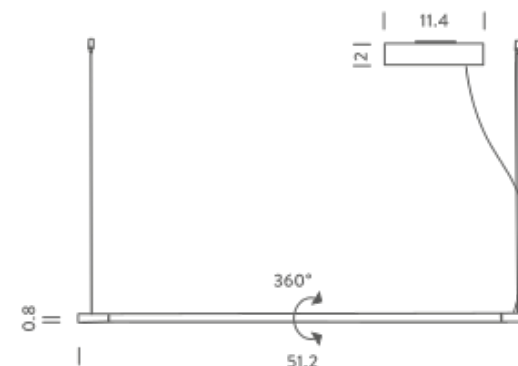

Codes

LIN LWW 5D
LIN LNN 5D

Structure

white
black

PACKAGE

Package 01	Dimension: 25.6 x 7.1 x 9.1 inches / Gross weight: 5.5 lbs
Package 02	Dimension: 43.4 x 2 x 2 inches / Gross weight: 2.2 lbs

Certificazioni

L77 2700K

LAMPING

Source	Linear LED
Total power	48W
Emission	diffused orientable
Switching	dimnable 0-10V
Tension	120V
Color temperature	2700K
Luminous flux	1580lm
Typ CRI	85
IP class	44
Dimensions	76.8 x 0.8
Materials	Aluminium + PC + ABS
Notes	metal cable length 9.9', electrical cable length 16.4', orientable 360°, decentralized canopy, 3500K and 4000K available on request, square cover plate included

Dimension: 25.6 x 7.1 x 9.1 inches / Gross weight: 5.5 lbs

Package 02

Dimension: 68.9 x 2 x 2 inches / Gross weight: 2.2 lbs

Certificazioni

L77 3000K

LAMPING

Source	Linear LED
Total power	48W
Emission	diffused orientable
Switching	dimnable 0-10V
Tension	120V
Color temperature	3000K
Luminous flux	1580lm
Typ CRI	85
IP class	44
Dimensions	76.8 x 0.8
Materials	Aluminium + PC + ABS
Notes	metal cable length 9.9', electrical cable length 16.4', orientable 360°, decentralized canopy, 3500K and 4000K available on request, square cover plate included

Codes

LIN LWW 5E
LIN LNN 5E

Structure

white
black

PACKAGE

Package 01 Dimension: 25.6 x 7.1 x 9.1 inches / Gross weight: 5.5 lbs
Package 02 Dimension: 68.9 x 2 x 2 inches / Gross weight: 2.2 lbs

Certificazioni