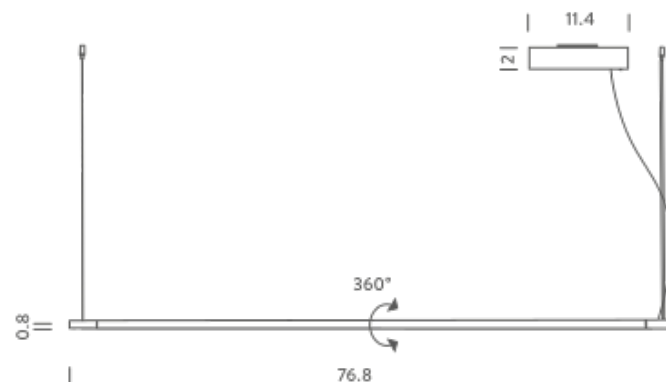

Codes

LIN LW2 5D
LIN LN2 5D

Structure

white
black

PACKAGE

Package 01	Dimension: 25.6 x 7.1 x 9.1 inches / Gross weight: 5.5 lbs
Package 02	Dimension: 43.4 x 2 x 2 inches / Gross weight: 2.2 lbs

Certificazioni

L51 3000K

LAMPING

Source	Linear LED
Total power	32W
Emission	diffused orientable
Switching	dimnable 0-10V
Tension	120V
Color temperature	3000K
Luminous flux	1020lm
Typ CRI	85
IP class	44
Dimensions	51.2 x 0.8
Materials	Aluminium + PC + ABS
Notes	metal cable length 9.9', electrical cable length 16.4', orientable 360°, decentralized canopy, 3500K and 4000K available on request, square cover plate included

L77 2700K

LAMPING

Source	Linear LED
Total power	48W
Emission	diffused orientable
Switching	dimnable 0-10V
Tension	120V
Color temperature	2700K
Luminous flux	1580lm
Typ CRI	85
IP class	44
Dimensions	76.8 x 0.8
Materials	Aluminium + PC + ABS
Notes	metal cable length 9.9', electrical cable length 16.4', orientable 360°, decentralized canopy, 3500K and 4000K available on request, square cover plate included

Dimension: 25.6 x 7.1 x 9.1 inches / Gross weight: 5.5 lbs

Package 02

Dimension: 68.9 x 2 x 2 inches / Gross weight: 2.2 lbs

Certificazioni

L77 3000K

LAMPING

Source	Linear LED
Total power	48W
Emission	diffused orientable
Switching	dimnable 0-10V
Tension	120V
Color temperature	3000K
Luminous flux	1580lm
Typ CRI	85
IP class	44
Dimensions	76.8 x 0.8
Materials	Aluminium + PC + ABS
Notes	metal cable length 9.9', electrical cable length 16.4', orientable 360°, decentralized canopy, 3500K and 4000K available on request, square cover plate included