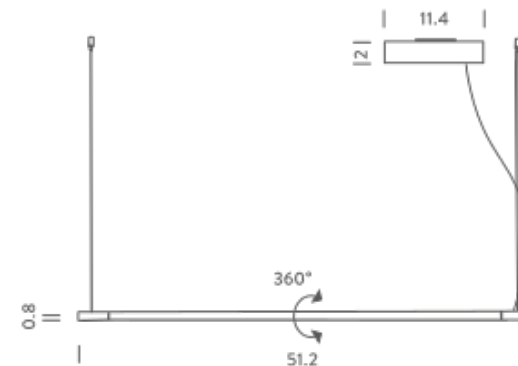

L51 3000K

LAMPING

Source	Linear LED
Total power	32W
Emission	diffused orientable
Switching	dimnable 0-10V
Tension	120V
Color temperature	3000K
Luminous flux	1020lm
Typ CRI	85
IP class	44
Dimensions	51.2 x 0.8
Materials	Aluminium + PC + ABS
Notes	metal cable length 9.9', electrical cable length 16.4', orientable 360°, decentralized canopy, 3500K and 4000K available on request, square cover plate included

Codes

LIN LWW 5D
LIN LNN 5D

Structure

white
black

PACKAGE

Package 01	Dimension: 25.6 x 7.1 x 9.1 inches / Gross weight: 5.5 lbs
Package 02	Dimension: 43.4 x 2 x 2 inches / Gross weight: 2.2 lbs

Certificazioni

L77 2700K

LAMPING

Source	Linear LED
Total power	48W
Emission	diffused orientable
Switching	dimnable 0-10V
Tension	120V
Color temperature	2700K
Luminous flux	1580lm
Typ CRI	85
IP class	44
Dimensions	76.8 x 0.8
Materials	Aluminium + PC + ABS
Notes	metal cable length 9.9', electrical cable length 16.4', orientable 360°, decentralized canopy, 3500K and 4000K available on request, square cover plate included

Dimension: 25.6 x 7.1 x 9.1 inches / Gross weight: 5.5 lbs

Package 02

Dimension: 68.9 x 2 x 2 inches / Gross weight: 2.2 lbs

Certificazioni

L77 3000K

LAMPING

Source	Linear LED
Total power	48W
Emission	diffused orientable
Switching	dimnable 0-10V
Tension	120V
Color temperature	3000K
Luminous flux	1580lm
Typ CRI	85
IP class	44
Dimensions	76.8 x 0.8
Materials	Aluminium + PC + ABS
Notes	metal cable length 9.9', electrical cable length 16.4', orientable 360°, decentralized canopy, 3500K and 4000K available on request, square cover plate included