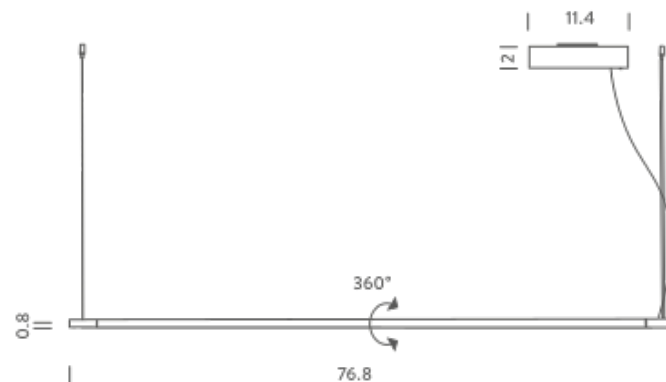

L51 3000K

LAMPING

Source	Linear LED
Total power	32W
Emission	diffused orientable
Switching	dimnable 0-10V
Tension	120V
Color temperature	3000K
Luminous flux	1020lm
Typ CRI	85
IP class	44
Dimensions	51.2 x 0.8
Materials	Aluminium + PC + ABS
Notes	metal cable length 9.9', electrical cable length 16.4', orientable 360°, decentralized canopy, 3500K and 4000K available on request, square cover plate included

Codes

LIN LWW 5D
LIN LNN 5D

Structure

white
black

PACKAGE

Package 01	Dimension: 25.6 x 7.1 x 9.1 inches / Gross weight: 5.5 lbs
Package 02	Dimension: 43.4 x 2 x 2 inches / Gross weight: 2.2 lbs

Certificazioni

L77 2700K

LAMPING

Source	Linear LED
Total power	48W
Emission	diffused orientable
Switching	dimnable 0-10V
Tension	120V
Color temperature	2700K
Luminous flux	1580lm
Typ CRI	85
IP class	44
Dimensions	76.8 x 0.8
Materials	Aluminium + PC + ABS
Notes	metal cable length 9.9', electrical cable length 16.4', orientable 360°, decentralized canopy, 3500K and 4000K available on request, square cover plate included

Dimension: 25.6 x 7.1 x 9.1 inches / Gross weight: 5.5 lbs

Package 02

Dimension: 68.9 x 2 x 2 inches / Gross weight: 2.2 lbs

Certificazioni

L77 3000K

LAMPING

Source	Linear LED
Total power	48W
Emission	diffused orientable
Switching	dimnable 0-10V
Tension	120V
Color temperature	3000K
Luminous flux	1580lm
Typ CRI	85
IP class	44
Dimensions	76.8 x 0.8
Materials	Aluminium + PC + ABS
Notes	metal cable length 9.9', electrical cable length 16.4', orientable 360°, decentralized canopy, 3500K and 4000K available on request, square cover plate included