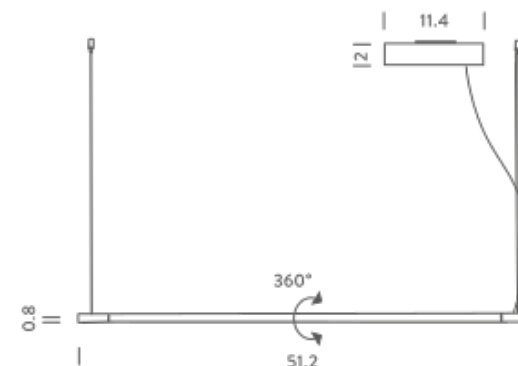

Codes

LIN LW2 5D
LIN LN2 5D

Structure

white
black

PACKAGE

Package 01	Dimension: 25.6 x 7.1 x 9.1 inches / Gross weight: 5.5 lbs
Package 02	Dimension: 43.4 x 2 x 2 inches / Gross weight: 2.2 lbs

Certificazioni

L51 3000K

LAMPING

Source	Linear LED
Total power	32W
Emission	diffused orientable
Switching	dimnable 0-10V
Tension	120V
Color temperature	3000K
Luminous flux	1020lm
Typ CRI	85
IP class	44
Dimensions	51.2 x 0.8
Materials	Aluminium + PC + ABS
Notes	metal cable length 9.9', electrical cable length 16.4', orientable 360°, decentralized canopy, 3500K and 4000K available on request, square cover plate included

L77 2700K

LAMPING

Source	Linear LED
Total power	48W
Emission	diffused orientable
Switching	dimnable 0-10V
Tension	120V
Color temperature	2700K
Luminous flux	1580lm
Typ CRI	85
IP class	44
Dimensions	76.8 x 0.8
Materials	Aluminium + PC + ABS
Notes	metal cable length 9.9', electrical cable length 16.4', orientable 360°, decentralized canopy, 3500K and 4000K available on request, square cover plate included

Dimension: 25.6 x 7.1 x 9.1 inches / Gross weight: 5.5 lbs

Package 02

Dimension: 68.9 x 2 x 2 inches / Gross weight: 2.2 lbs

Certificazioni

L77 3000K

LAMPING

Source	Linear LED
Total power	48W
Emission	diffused orientable
Switching	dimnable 0-10V
Tension	120V
Color temperature	3000K
Luminous flux	1580lm
Typ CRI	85
IP class	44
Dimensions	76.8 x 0.8
Materials	Aluminium + PC + ABS
Notes	metal cable length 9.9', electrical cable length 16.4', orientable 360°, decentralized canopy, 3500K and 4000K available on request, square cover plate included