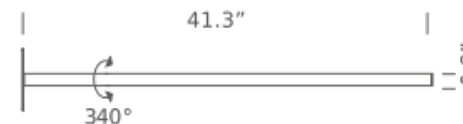

2700K

LAMPING

Source	linear LED
Total power	12W
Emission	diffused side emission
Switching	ON/OFF
Tension	24V DC
Color temperature	2700K
Luminous flux	475lm
Typ CRI	85
IP class	20
Dimensions	3.1"x 3.1"x 41.3"
Materials	aluminum + pc + abs
Notes	340° orientable, side emission, driver not included, recessing box included, wall board for installation included, recessed hole 13x11, depth 9cm, more specifications on appendix section, white RAL 9003

Codes

LIN LW2 34

Structure

white

PACKAGE

Package 01

Dimension: 7.9"x5.9"x57.1" inches

Certificazioni