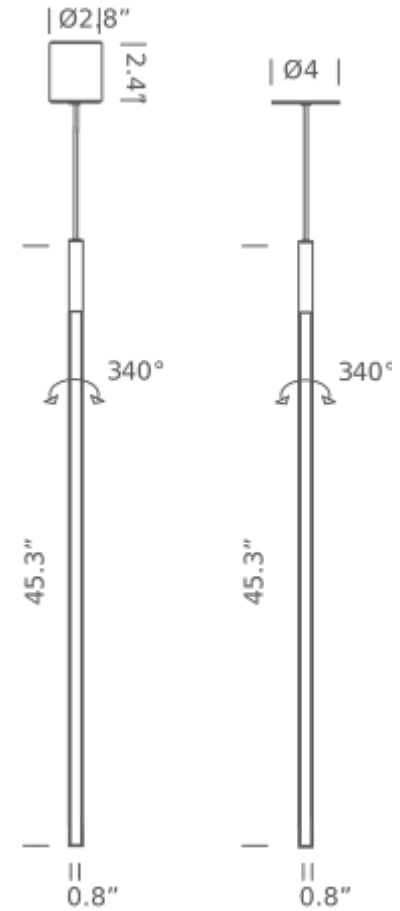

2700K RECESSED

LAMPING

Source	linear LED
Total power	19W
Emission	diffused side emission
Switching	dimnable 1/10V
Tension	120V
Color temperature	2700K
Luminous flux	1125lm
Typ CRI	85
IP class	44
Dimensions	0.8'x45.3'
Materials	aluminum + pc + abs
Notes	cable length max 9.8', orientable 360°, side emission, recessed hole $\varnothing 3.1"$xHmin 1.5", 3500K and 4000K available on request, round cover plate included

Codes

LIN LW2 5A

Structure

white

PACKAGE

Package 01

Dimension: 5.9"x7.9"x51.1" inches