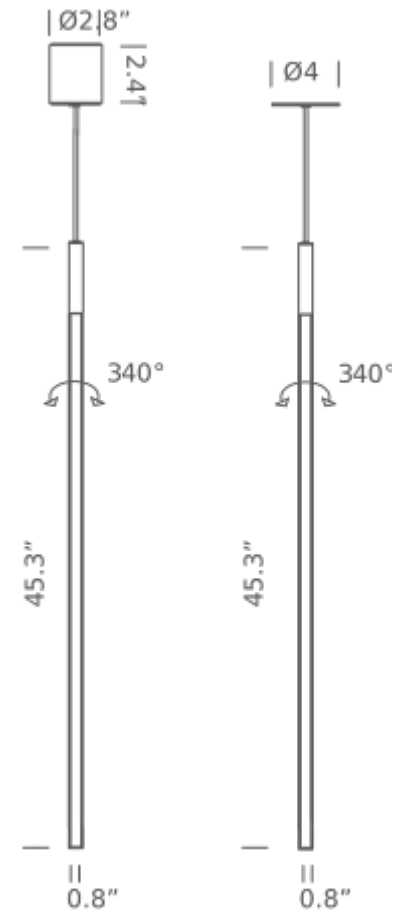

2700K

LAMPING

Source	linear LED
Total power	12W
Emission	diffused side emission
Switching	on/off
Tension	120V
Color temperature	2700K
Luminous flux	475lm
Typ CRI	85
IP class	44
Dimensions	0.8'x45.3'
Materials	aluminum + pc + abs
Notes	cable length max 9.8', orientable 360°, side emission, recessed hole $\varnothing 3.1"$xHmin 1.5", 3500K and 4000K available on request, round cover plate included

Codes

LIN LW2 59

Structure

white

PACKAGE

Package 01

Dimension: 5.9"x7.9"x51.1" inches