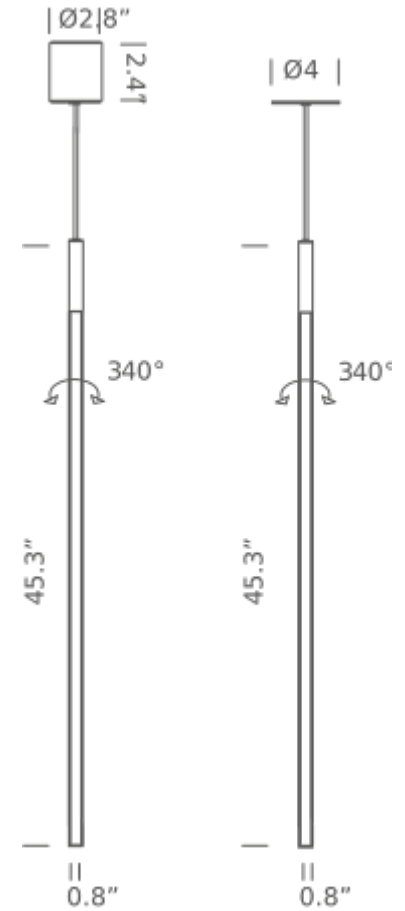

3000K

LAMPING

Source	linearLED
Total power	12W
Emission	diffused side emission
Switching	on/off
Tension	120V
Color temperature	3000K
Luminous flux	475lm
Typ CRI	85
IP class	44
Dimensions	0.8'x45.3'
Materials	aluminum + pc + abs
Notes	cable length max 9.8', orientable 360°, side emission, recessed hole Ø3.1"xHmin 1.5", 3500K and 4000K available on request, round cover plate included

Codes

LIN LWW 59

Structure

white

PACKAGE

Package 01

Dimension: 5.9"x7.9"x51.1" inches