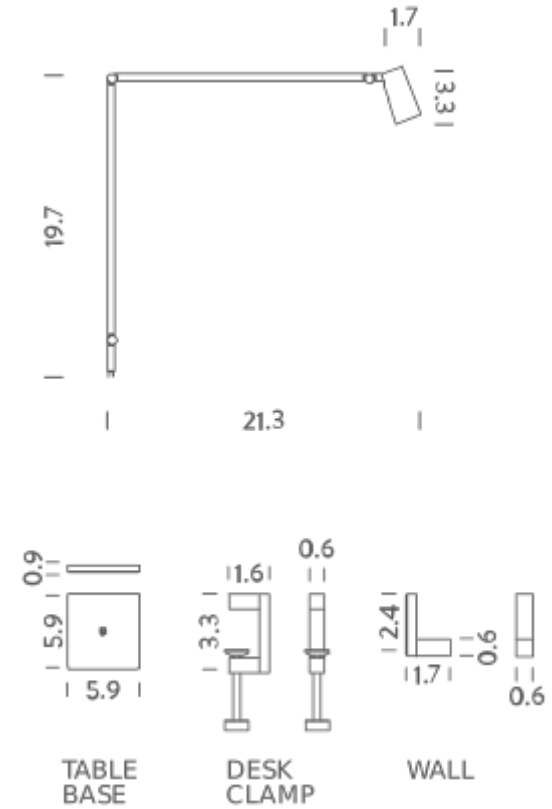

2700K

LAMPING

Source	LED SPOT 40°
Total power	5W
Emission	ORIENTABLE
Switching	dimmer on board
Tension	120V
Color temperature	2700K
Luminous flux	395lm
Typ CRI	90
IP class	20
Dimensions	21.2" x 19.7"
Materials	aluminum, technopolymer
Notes	cable length 6.5', accessories (base, desk clamp, wall fixing) sold separately
Accessories	Desk clamp, | Table base, | Wall fixing,
Net lamp weight	2,2 lbs

Codes

UNT LNN 12

Structure

black

PACKAGE

Package 01

Dimension: 22" x 18.1" x 3.9" inches / Gross weight: 3,3 lbs

Certificazioni