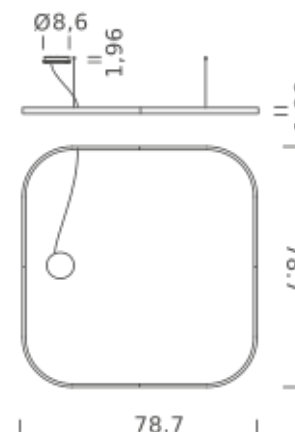

SQUARE 78.7"X78.7" | DOWNLIGHT - 3000K

LAMPING

Source	Linear LED
Total power	100W
Emission	Diffused orientable
Switching	0-10V
Tension	110/277V
Color temperature	3000K
Luminous flux	6456lm
Typ CRI	90
IP class	IP40
Dimensions	78.7"x78.7"x1.9"
Materials	Aluminum
Notes	Round canopy with 1 x driver WALIMLED100/24 | 1 x dimmer interface WDIMDALIHP | 1 x electrical cable 16.4' | 4 x adjustable metal cable length 9.8' (including ceiling attachments). RAL 9005 black | RAL 9016 white | shipped assembled

Codes

UZRQ1608G15WBO
UZRQ1608G15WNE
UZRQ1608G15WOR

Structure

matt white
matt black
matt gold

Certificazioni