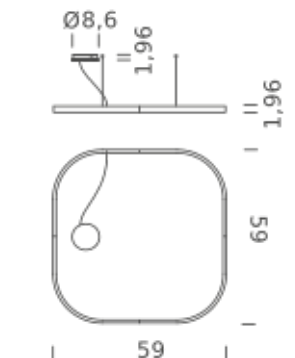

Codes

UZRQ1606G15WBO
UZRQ1606G15WNE
UZRQ1606G15WOR

Structure

matt white
matt black
matt gold

Certificazioni

SQUARE 59"X59" | DOWNLIGHT - 4000K

LAMPING

Source	Linear LED
Total power	77W
Emission	Diffused orientable
Switching	0-10V
Tension	110/277V
Color temperature	4000K
Luminous flux	5214lm
Typ CRI	90
IP class	IP40
Dimensions	59"x59"x1.9"
Materials	Aluminum
Notes	Round canopy with 1 x driver WALIMLED100/24 1 x dimmer interface WDIMDALIHP 1 x electrical cable 16.4' 4 x adjustable metal cable length 9.8' (including ceiling attachments). RAL 9005 black RAL 9016 white shipped assembled

Codes

UZRQ1606G15NBO
UZRQ1606G15NNE
UZRQ1606G15NOR

Structure

matt white
matt black
matt gold

Certificazioni

SQUARE 78.7"X78.7" | DOWNLIGHT - 2700K

LAMPING

Source	Linear LED
Total power	100W
Emission	Diffused orientable
Switching	0-10V
Tension	110/277V
Color temperature	2700K
Luminous flux	6098lm
Typ CRI	90
IP class	IP40
Dimensions	78.7"x78.7"x1.9"
Materials	Aluminum
Notes	Round canopy with 1 x driver WALIMLED100/24 1 x dimmer interface WDIMDALIHP 1 x electrical cable 16.4' 4 x adjustable metal cable length 9.8' (including ceiling attachments). RAL 9005 black RAL 9016 white shipped assembled

Codes

UZRQ1608G15DBO
UZRQ1608G15DNE
UZRQ1608G15DOR

Structure

matt white
matt black
matt gold

Certificazioni

SQUARE 78.7"X78.7" | DOWNLIGHT - 3000K

LAMPING

Source	Linear LED
Total power	100W
Emission	Diffused orientable
Switching	0-10V
Tension	110/277V
Color temperature	3000K
Luminous flux	6456lm
Typ CRI	90
IP class	IP40
Dimensions	78.7"x78.7"x1.9"
Materials	Aluminum
Notes	Round canopy with 1 x driver WALIMLED100/24 1 x dimmer interface WDIMDALIHP 1 x electrical cable 16.4' 4 x adjustable metal cable length 9.8' (including ceiling attachments). RAL 9005 black RAL 9016 white shipped assembled