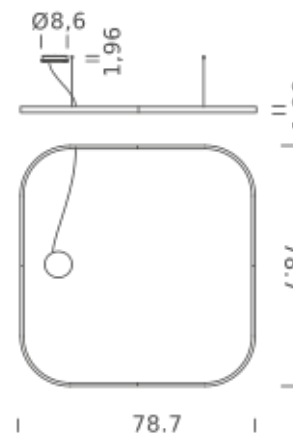

Driver and dimmer interface included.

SQUARE 59"X59" | DOWNLIGHT - 2700K

LAMPING

Source	Linear LED
Total power	77W
Emission	Diffused oriented
Switching	0-10V
Tension	110/277V
Color temperature	2700K
Luminous flux	4432lm
Typ CRI	90
IP class	IP40
Dimensions	59"x59"x1.9"
Materials	Aluminum
Notes	Round canopy with 1 x driver WALIMLED100/24 1 x dimmer interface WDIMDALIHP 1 x electrical cable 16.4' 4 x adjustable metal cable length 9.8' (including ceiling attachments). RAL 9005 black RAL 9016 white shipped assembled

Codes

UZRQ1606G15WBO
UZRQ1606G15WNE
UZRQ1606G15WOR

Structure

matt white
matt black
matt gold

Certificazioni

SQUARE 59"X59" | DOWNLIGHT - 4000K

LAMPING

Source	Linear LED
Total power	77W
Emission	Diffused orientable
Switching	0-10V
Tension	110/277V
Color temperature	4000K
Luminous flux	5214lm
Typ CRI	90
IP class	IP40
Dimensions	59"x59"x1.9"
Materials	Aluminum
Notes	Round canopy with 1 x driver WALIMLED100/24 1 x dimmer interface WDIMDALIHP 1 x electrical cable 16.4' 4 x adjustable metal cable length 9.8' (including ceiling attachments). RAL 9005 black RAL 9016 white shipped assembled

Codes

UZRQ1606G15NBO
UZRQ1606G15NNE
UZRQ1606G15NOR

Structure

matt white
matt black
matt gold

Certificazioni

SQUARE 78.7"X78.7" | DOWNLIGHT - 2700K

LAMPING

Source	Linear LED
Total power	100W
Emission	Diffused orientable
Switching	0-10V
Tension	110/277V
Color temperature	2700K
Luminous flux	6098lm
Typ CRI	90
IP class	IP40
Dimensions	78.7"x78.7"x1.9"
Materials	Aluminum
Notes	Round canopy with 1 x driver WALIMLED100/24 1 x dimmer interface WDIMDALIHP 1 x electrical cable 16.4' 4 x adjustable metal cable length 9.8' (including ceiling attachments). RAL 9005 black RAL 9016 white shipped assembled