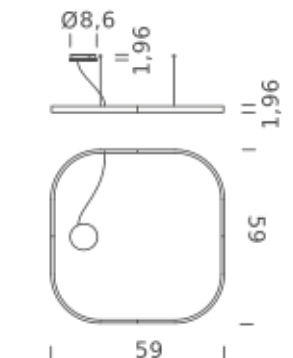

Driver and dimmer interface included.

SQUARE 59"X59" | DOWNLIGHT - 2700K

LAMPING

Source	Linear LED
Total power	77W
Emission	Diffused oriented
Switching	0-10V
Tension	110/277V
Color temperature	2700K
Luminous flux	4432lm
Typ CRI	90
IP class	IP40
Dimensions	59"x59"x1.9"
Materials	Aluminum
Notes	Round canopy with 1 x driver WALIMLED100/24 1 x dimmer interface WDIMDALIHP 1 x electrical cable 16.4' 4 x adjustable metal cable length 9.8' (including ceiling attachments). RAL 9005 black RAL 9016 white shipped assembled

Codes

UZRQ1606G15DBO
UZRQ1606G15DNE
UZRQ1606G15DOR

Structure

matt white
matt black
matt gold

Certificazioni

SQUARE 59"X59" | DOWNLIGHT - 3000K

LAMPING

Source	Linear LED
Total power	77W
Emission	Diffused orientable
Switching	0-10V
Tension	110/277V
Color temperature	3000K
Luminous flux	4692lm
Typ CRI	90
IP class	IP40
Dimensions	59"x59"x1.9"
Materials	Aluminum
Notes	Round canopy with 1 x driver WALIMLED100/24 1 x dimmer interface WDIMDALIHP 1 x electrical cable 16.4' 4 x adjustable metal cable length 9.8' (including ceiling attachments). RAL 9005 black RAL 9016 white shipped assembled

Codes

UZRQ1606G15WBO
UZRQ1606G15WNE
UZRQ1606G15WOR

Structure

matt white
matt black
matt gold

Certificazioni

SQUARE 59"X59" | DOWNLIGHT - 4000K

LAMPING

Source	Linear LED
Total power	77W
Emission	Diffused orientable
Switching	0-10V
Tension	110/277V
Color temperature	4000K
Luminous flux	5214lm
Typ CRI	90
IP class	IP40
Dimensions	59"x59"x1.9"
Materials	Aluminum
Notes	Round canopy with 1 x driver WALIMLED100/24 1 x dimmer interface WDIMDALIHP 1 x electrical cable 16.4' 4 x adjustable metal cable length 9.8' (including ceiling attachments). RAL 9005 black RAL 9016 white shipped assembled