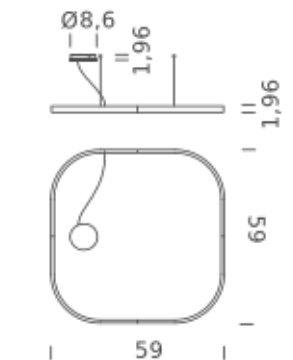

Driver and dimmer interface included.

SQUARE 59"X59" | DOWNLIGHT - 2700K

LAMPING

Source	Linear LED
Total power	77W
Emission	Diffused oriented
Switching	0-10V
Tension	110/277V
Color temperature	2700K
Luminous flux	4432lm
Typ CRI	90
IP class	IP40
Dimensions	59"x59"x1.9"
Materials	Aluminum
Notes	Round canopy with 1 x driver WALIMLED100/24 1 x dimmer interface WDIMDALIHP 1 x electrical cable 16.4' 4 x adjustable metal cable length 9.8' (including ceiling attachments). RAL 9005 black RAL 9016 white shipped assembled

Codes

UZRQ1606G15WBO
UZRQ1606G15WNE
UZRQ1606G15WOR

Structure

matt white
matt black
matt gold

Certificazioni

SQUARE 59"X59" | DOWNLIGHT - 4000K

LAMPING

Source	Linear LED
Total power	77W
Emission	Diffused orientable
Switching	0-10V
Tension	110/277V
Color temperature	4000K
Luminous flux	5214lm
Typ CRI	90
IP class	IP40
Dimensions	59"x59"x1.9"
Materials	Aluminum
Notes	Round canopy with 1 x driver WALIMLED100/24 1 x dimmer interface WDIMDALIHP 1 x electrical cable 16.4' 4 x adjustable metal cable length 9.8' (including ceiling attachments). RAL 9005 black RAL 9016 white shipped assembled

Codes

UZRQ1606G15NBO
UZRQ1606G15NNE
UZRQ1606G15NOR

Structure

matt white
matt black
matt gold

Certificazioni

SQUARE 78.7"X78.7" | DOWNLIGHT - 2700K

LAMPING

Source	Linear LED
Total power	100W
Emission	Diffused orientable
Switching	0-10V
Tension	110/277V
Color temperature	2700K
Luminous flux	6098lm
Typ CRI	90
IP class	IP40
Dimensions	78.7"x78.7"x1.9"
Materials	Aluminum
Notes	Round canopy with 1 x driver WALIMLED100/24 1 x dimmer interface WDIMDALIHP 1 x electrical cable 16.4' 4 x adjustable metal cable length 9.8' (including ceiling attachments). RAL 9005 black RAL 9016 white shipped assembled