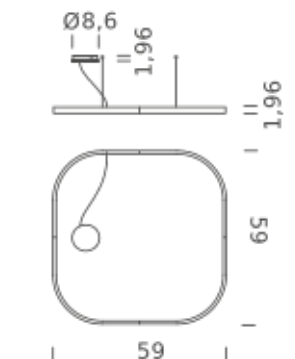

Codes

UZRQ1606G15NBO
UZRQ1606G15NNE
UZRQ1606G15NOR

Structure

matt white
matt black
matt gold

Certificazioni

SQUARE 78.7"X78.7" | DOWNLIGHT - 2700K

LAMPING

Source	Linear LED
Total power	100W
Emission	Diffused orientable
Switching	0-10V
Tension	110/277V
Color temperature	2700K
Luminous flux	6098lm
Typ CRI	90
IP class	IP40
Dimensions	78.7"x78.7"x1.9"
Materials	Aluminum
Notes	Round canopy with 1 x driver WALIMLED100/24 1 x dimmer interface WDIMDALIHP 1 x electrical cable 16.4' 4 x adjustable metal cable length 9.8' (including ceiling attachments). RAL 9005 black RAL 9016 white shipped assembled

Codes

UZRQ1608G15DBO
UZRQ1608G15DNE
UZRQ1608G15DOR

Structure

matt white
matt black
matt gold

Certificazioni

SQUARE 78.7"X78.7" | DOWNLIGHT - 3000K

LAMPING

Source	Linear LED
Total power	100W
Emission	Diffused orientable
Switching	0-10V
Tension	110/277V
Color temperature	3000K
Luminous flux	6456lm
Typ CRI	90
IP class	IP40
Dimensions	78.7"x78.7"x1.9"
Materials	Aluminum
Notes	Round canopy with 1 x driver WALIMLED100/24 1 x dimmer interface WDIMDALIHP 1 x electrical cable 16.4' 4 x adjustable metal cable length 9.8' (including ceiling attachments). RAL 9005 black RAL 9016 white shipped assembled

Codes

UZRQ1608G15WBO
UZRQ1608G15WNE
UZRQ1608G15WOR

Structure

matt white
matt black
matt gold

Certificazioni

SQUARE 78.7"X78.7" | DOWNLIGHT - 4000K

LAMPING

Source	Linear LED
Total power	100W
Emission	Diffused orientable
Switching	0-10V
Tension	110/277V
Color temperature	4000K
Luminous flux	7174lm
Typ CRI	90
IP class	IP40
Dimensions	78.7"x78.7"x1.9"
Materials	Aluminum
Notes	Round canopy with 1 x driver WALIMLED100/24 1 x dimmer interface WDIMDALIHP 1 x electrical cable 16.4' 4 x adjustable metal cable length 9.8' (including ceiling attachments). RAL 9005 black RAL 9016 white shipped assembled