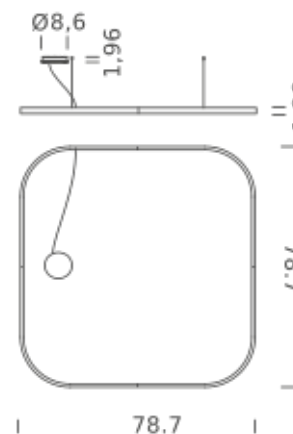

Driver and dimmer interface included.

SQUARE 59"X59" | DOWNLIGHT - 2700K

LAMPING

Source	Linear LED
Total power	77W
Emission	Diffused oriented
Switching	0-10V
Tension	110/277V
Color temperature	2700K
Luminous flux	4432lm
Typ CRI	90
IP class	IP40
Dimensions	59"x59"x1.9"
Materials	Aluminum
Notes	Round canopy with 1 x driver WALIMLED100/24 1 x dimmer interface WDIMDALIHP 1 x electrical cable 16.4' 4 x adjustable metal cable length 9.8' (including ceiling attachments). RAL 9005 black RAL 9016 white shipped assembled

Codes

UZRQ1606G15DBO
UZRQ1606G15DNE
UZRQ1606G15DOR

Structure

matt white
matt black
matt gold

Certificazioni

SQUARE 59"X59" | DOWNLIGHT - 3000K

LAMPING

Source	Linear LED
Total power	77W
Emission	Diffused orientable
Switching	0-10V
Tension	110/277V
Color temperature	3000K
Luminous flux	4692lm
Typ CRI	90
IP class	IP40
Dimensions	59"x59"x1.9"
Materials	Aluminum
Notes	Round canopy with 1 x driver WALIMLED100/24 1 x dimmer interface WDIMDALIHP 1 x electrical cable 16.4' 4 x adjustable metal cable length 9.8' (including ceiling attachments). RAL 9005 black RAL 9016 white shipped assembled

Codes

UZRQ1606G15WBO
UZRQ1606G15WNE
UZRQ1606G15WOR

Structure

matt white
matt black
matt gold

Certificazioni

SQUARE 59"X59" | DOWNLIGHT - 4000K

LAMPING

Source	Linear LED
Total power	77W
Emission	Diffused orientable
Switching	0-10V
Tension	110/277V
Color temperature	4000K
Luminous flux	5214lm
Typ CRI	90
IP class	IP40
Dimensions	59"x59"x1.9"
Materials	Aluminum
Notes	Round canopy with 1 x driver WALIMLED100/24 1 x dimmer interface WDIMDALIHP 1 x electrical cable 16.4' 4 x adjustable metal cable length 9.8' (including ceiling attachments). RAL 9005 black RAL 9016 white shipped assembled