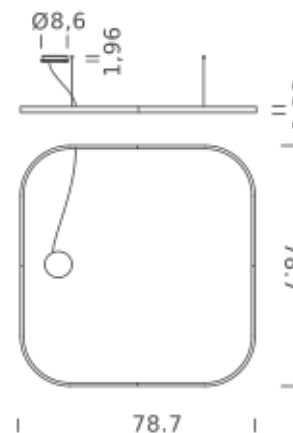

Driver and dimmer interface included.

SQUARE 59"X59" | DOWNLIGHT - 2700K

LAMPING

Source	Linear LED
Total power	77W
Emission	Diffused oriented
Switching	0-10V
Tension	110/277V
Color temperature	2700K
Luminous flux	4432lm
Typ CRI	90
IP class	IP40
Dimensions	59"x59"x1.9"
Materials	Aluminum
Notes	Round canopy with 1 x driver WALIMLED100/24 1 x dimmer interface WDIMDALIHP 1 x electrical cable 16.4' 4 x adjustable metal cable length 9.8' (including ceiling attachments). RAL 9005 black RAL 9016 white shipped assembled

Codes

UZRQ1606G15DBO
UZRQ1606G15DNE
UZRQ1606G15DOR

Structure

matt white
matt black
matt gold

Certificazioni

SQUARE 59"X59" | DOWNLIGHT - 3000K

LAMPING

Source	Linear LED
Total power	77W
Emission	Diffused orientable
Switching	0-10V
Tension	110/277V
Color temperature	3000K
Luminous flux	4692lm
Typ CRI	90
IP class	IP40
Dimensions	59"x59"x1.9"
Materials	Aluminum
Notes	Round canopy with 1 x driver WALIMLED100/24 1 x dimmer interface WDIMDALIHP 1 x electrical cable 16.4' 4 x adjustable metal cable length 9.8' (including ceiling attachments). RAL 9005 black RAL 9016 white shipped assembled

Codes

UZRQ1606G15WBO
UZRQ1606G15WNE
UZRQ1606G15WOR

Structure

matt white
matt black
matt gold

Certificazioni

SQUARE 59"X59" | DOWNLIGHT - 4000K

LAMPING

Source	Linear LED
Total power	77W
Emission	Diffused orientable
Switching	0-10V
Tension	110/277V
Color temperature	4000K
Luminous flux	5214lm
Typ CRI	90
IP class	IP40
Dimensions	59"x59"x1.9"
Materials	Aluminum
Notes	Round canopy with 1 x driver WALIMLED100/24 1 x dimmer interface WDIMDALIHP 1 x electrical cable 16.4' 4 x adjustable metal cable length 9.8' (including ceiling attachments). RAL 9005 black RAL 9016 white shipped assembled