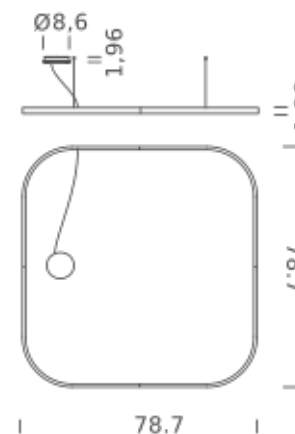

SQUARE 78.7"X78.7" | DOWNLIGHT - 2700K

LAMPING

Source	Linear LED
Total power	100W
Emission	Diffused orientable
Switching	0-10V
Tension	110/277V
Color temperature	2700K
Luminous flux	6098lm
Typ CRI	90
IP class	IP40
Dimensions	78.7"x78.7"x1.9"
Materials	Aluminum
Notes	Round canopy with 1 x driver WALIMLED100/24 | 1 x dimmer interface WDIMDALIHP | 1 x electrical cable 16.4' | 4 x adjustable metal cable length 9.8' (including ceiling attachments). RAL 9005 black | RAL 9016 white | shipped assembled

Codes

UZRQ1608G15DBO
UZRQ1608G15DNE
UZRQ1608G15DOR

Structure

matt white
matt black
matt gold

Certificazioni