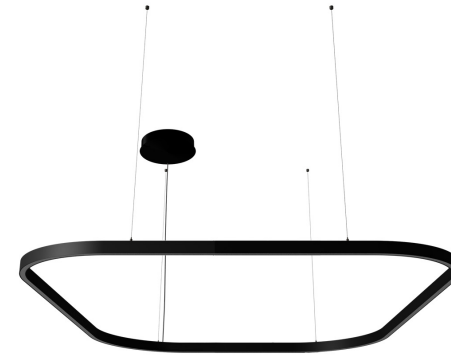

ZIRKOL – S

ZIRKOL-S is a family of polygonal suspension lamps suitable for general and decorative lighting.

Anodized aluminium body and opal screen for a homogeneous lighting.

Available as single direct light emission version with high flux and different colour temperatures.

Driver and dimmer interface included.

SQUARE 59"X59" | DOWNLIGHT - 2700K

LAMPING

Source	Linear LED
Total power	77W
Emission	Diffused oriented
Switching	0-10V
Tension	110/277V
Color temperature	2700K
Luminous flux	4432lm
Typ CRI	90
IP class	IP40
Dimensions	59"x59"x1.9"
Materials	Aluminum
Notes	Round canopy with 1 x driver WALIMLED100/24 1 x dimmer interface WDIMDALIHP 1 x electrical cable 16.4' 4 x adjustable metal cable length 9.8' (including ceiling attachments). RAL 9005 black RAL 9016 white shipped assembled

Codes

UZRQ1606G15DBO
UZRQ1606G15DNE
UZRQ1606G15DOR

Structure

matt white
matt black
matt gold

Certificazioni

SQUARE 59"X59" | DOWNLIGHT - 3000K

LAMPING

Source	Linear LED
Total power	77W
Emission	Diffused orientable
Switching	0-10V
Tension	110/277V
Color temperature	3000K
Luminous flux	4692lm
Typ CRI	90
IP class	IP40
Dimensions	59"x59"x1.9"
Materials	Aluminum
Notes	Round canopy with 1 x driver WALIMLED100/24 1 x dimmer interface WDIMDALIHP 1 x electrical cable 16.4' 4 x adjustable metal cable length 9.8' (including ceiling attachments). RAL 9005 black RAL 9016 white shipped assembled

Codes

UZRQ1606G15WBO
UZRQ1606G15WNE
UZRQ1606G15WOR

Structure

matt white
matt black
matt gold

Certificazioni

SQUARE 59"X59" | DOWNLIGHT - 4000K

LAMPING

Source	Linear LED
Total power	77W
Emission	Diffused orientable
Switching	0-10V
Tension	110/277V
Color temperature	4000K
Luminous flux	5214lm
Typ CRI	90
IP class	IP40
Dimensions	59"x59"x1.9"
Materials	Aluminum
Notes	Round canopy with 1 x driver WALIMLED100/24 1 x dimmer interface WDIMDALIHP 1 x electrical cable 16.4' 4 x adjustable metal cable length 9.8' (including ceiling attachments). RAL 9005 black RAL 9016 white shipped assembled