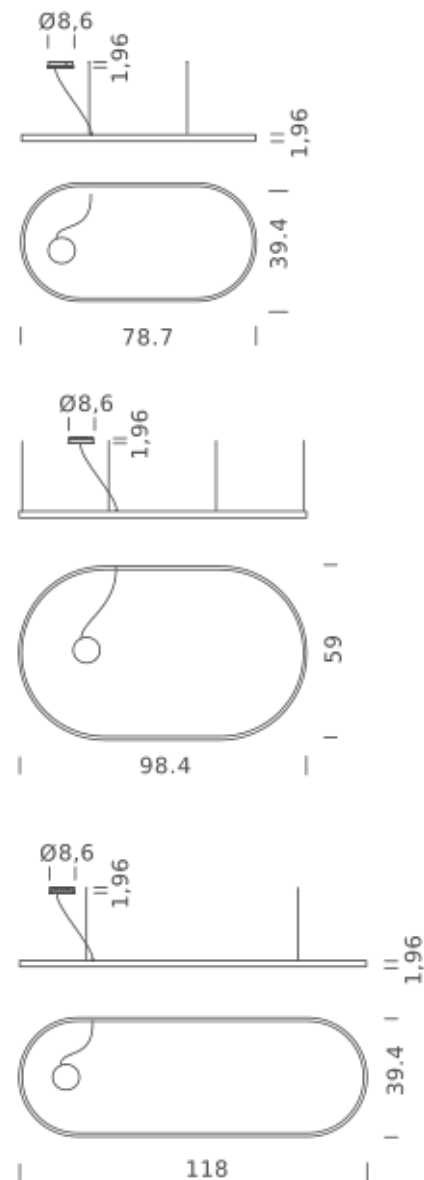

OVAL 118"X39.4" | DOWNLIGHT - 3000K

LAMPING

Source	Linear LED
Total power	98W
Emission	Diffused orientable
Switching	0-10V
Tension	110/277V
Color temperature	3000K
Luminous flux	6297lm
Typ CRI	90
IP class	IP40
Dimensions	118"x39.4"x1.9"
Materials	Aluminum
Notes	Round canopy with 1 x driver WALIMLED100/24 | 1 x dimmer interface WDIMDALIHP | 1 x electrical cable 16.4' | 4 x adjustable metal cable length 9.8' (including ceiling attachments). RAL 9005 black | RAL 9016 white | shipped assembled

Codes

UZRO16A30G15WBO
UZRO16A30G15WNE
UZRO16A30G15WOR

Structure

matt white
matt black
matt gold

Certificazioni