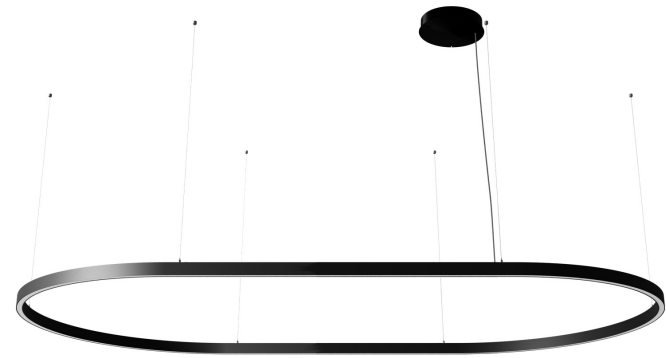

ZIRKOL – O

ZIRKOL -O is a family of oval suspension lamps suitable for general and decorative lighting.

Anodized aluminium body and opal screen for a homogeneous lighting.

Available as single direct light emission version with high flux and different colour temperatures.

Driver and dimmer interface included

OVAL 78.7"X39.4" | DOWNLIGHT - 2700K

LAMPING

Source	Linear LED
Total power	74W
Emission	Diffused orientable
Switching	0-10V
Tension	110/277V
Color temperature	2700K
Luminous flux	4282lm
Typ CRI	90
IP class	IP40
Dimensions	78.7"x39.4"x1.9"
Materials	Aluminum
Notes	Round canopy with 1 x driver WALIMLED100/24 1 x dimmer interface WDIMDALIHP 1 x electrical cable 16.4' 4 x adjustable metal cable length 9.8' (including ceiling attachments). RAL 9005 black RAL 9016 white shipped assembled

Codes

UZRO16A20G15DBO
UZRO16A20G15DNE
UZRO16A20G15DOR

Structure

matt white
matt black
matt gold

Certificazioni

OVAL 78.7"X39.4" | DOWNLIGHT - 3000K

LAMPING

Source	Linear LED
Total power	74W
Emission	Diffused orientable
Switching	0-10V
Tension	110/277V
Color temperature	3000K
Luminous flux	4533lm
Typ CRI	90
IP class	IP40
Dimensions	78.7"x39.4"x1.9"
Materials	Aluminum
Notes	Round canopy with 1 x driver WALIMLED100/24 1 x dimmer interface WDIMDALIHP 1 x electrical cable 16.4' 4 x adjustable metal cable length 9.8' (including ceiling attachments). RAL 9005 black RAL 9016 white shipped assembled