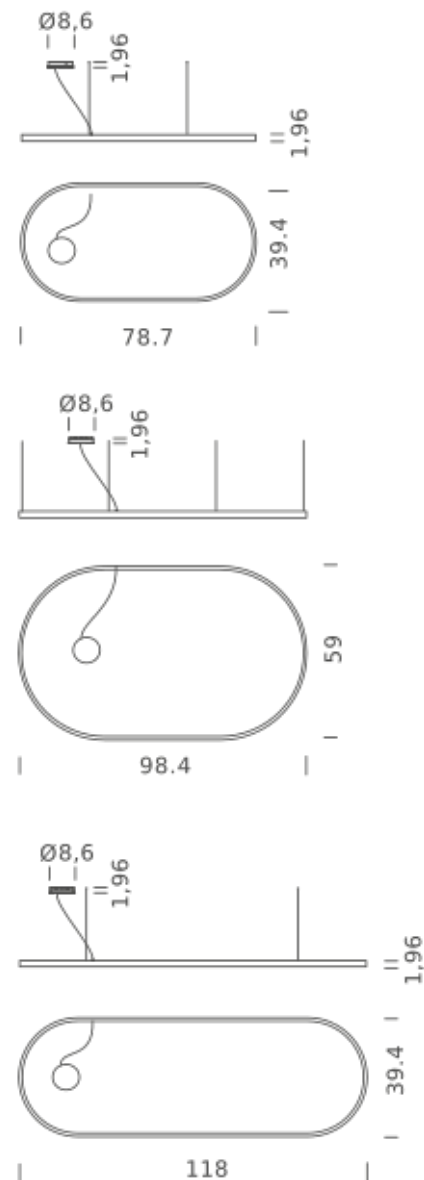

OVAL 98.4"X59" | DOWNLIGHT - 2700K

LAMPING

Source	Linear LED
Total power	97W
Emission	Diffused oriented
Switching	0-10V
Tension	110/277V
Color temperature	2700K
Luminous flux	5589lm
Typ CRI	90
IP class	IP40
Dimensions	98.4"x59"x1.9"
Materials	Aluminum

Notes Round canopy with 1 x driver WALIMLED100/24 | 1 x dimmer interface WDIMDALIHP | 1 x electrical cable 16.4' | 6 x adjustable metal cable length 9.8' (including ceiling attachments). RAL 9005 black | RAL 9016 white | shipped in 4 pieces

Codes

UZRO16B25G15DBO
UZRO16B25G15DNE
UZRO16B25G15DOR

Structure

matt white
matt black
matt gold

Certificazioni