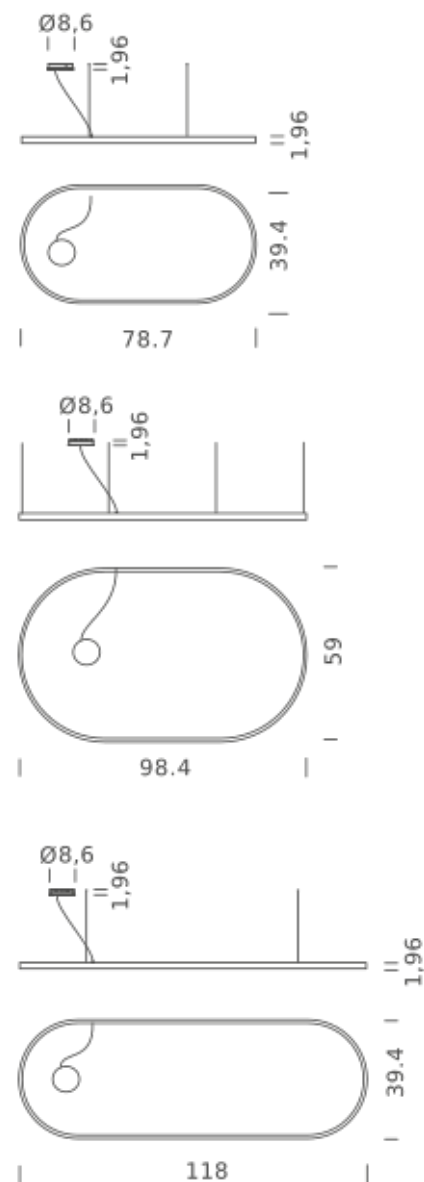

OVAL 98.4"X59" | DOWNLIGHT - 3000K

LAMPING

Source	Linear LED
Total power	97W
Emission	Diffused orientable
Switching	0-10V
Tension	110/277V
Color temperature	3000K
Luminous flux	5918lm
Typ CRI	90
IP class	IP40
Dimensions	98.4"x59"x1.9"
Materials	Aluminum

Notes Round canopy with 1 x driver WALIMLED100/24 | 1 x dimmer interface WDIMDALIHP | 1 x electrical cable 16.4' | 6 x adjustable metal cable length 9.8' (including ceiling attachments). RAL 9005 black | RAL 9016 white | shipped in 4 pieces

Codes

UZRO16B25G15WBO
UZRO16B25G15WNE
UZRO16B25G15WOR

Structure

matt white
matt black
matt gold

Certificazioni