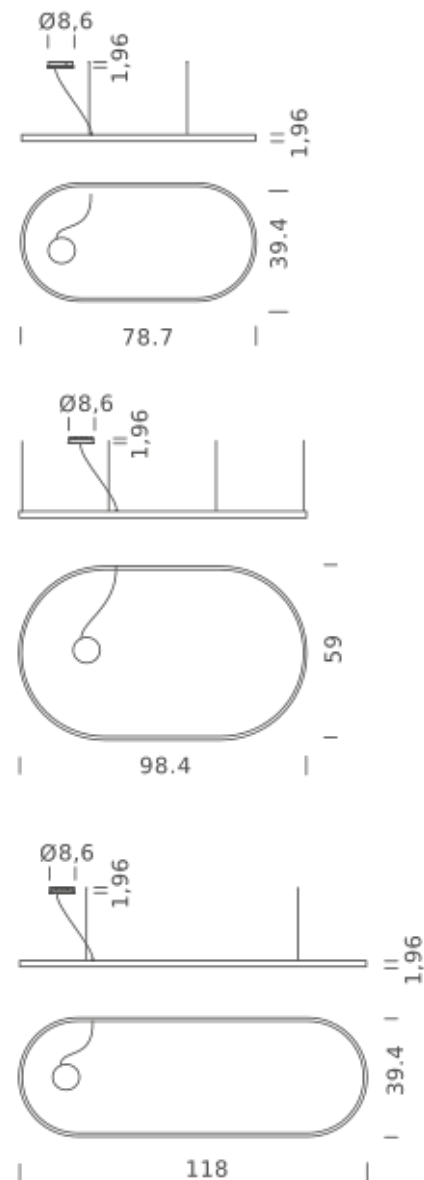

Driver and dimmer interface included

OVAL 78.7"X39.4" | DOWNLIGHT - 2700K

LAMPING

Source	Linear LED
Total power	74W
Emission	Diffused orientable
Switching	0-10V
Tension	110/277V
Color temperature	2700K
Luminous flux	4282lm
Typ CRI	90
IP class	IP40
Dimensions	78.7"x39.4"x1.9"
Materials	Aluminum
Notes	Round canopy with 1 x driver WALIMLED100/24 1 x dimmer interface WDIMDALIHP 1 x electrical cable 16.4' 4 x adjustable metal cable length 9.8' (including ceiling attachments). RAL 9005 black RAL 9016 white shipped assembled

Codes

UZRO16A20G15DBO
UZRO16A20G15DNE
UZRO16A20G15DOR

Structure

matt white
matt black
matt gold

Certificazioni

OVAL 78.7"X39.4" | DOWNLIGHT - 3000K

LAMPING

Source	Linear LED
Total power	74W
Emission	Diffused orientable
Switching	0-10V
Tension	110/277V
Color temperature	3000K
Luminous flux	4533lm
Typ CRI	90
IP class	IP40
Dimensions	78.7"x39.4"x1.9"
Materials	Aluminum
Notes	Round canopy with 1 x driver WALIMLED100/24 1 x dimmer interface WDIMDALIHP 1 x electrical cable 16.4' 4 x adjustable metal cable length 9.8' (including ceiling attachments). RAL 9005 black RAL 9016 white shipped assembled

Codes

UZRO16A20G15WBO
UZRO16A20G15WNE
UZRO16A20G15WOR

Structure

matt white
matt black
matt gold

Certificazioni

OVAL 78.7"X39.4" | DOWNLIGHT - 4000K

LAMPING

Source	Linear LED
Total power	74w
Emission	Diffused orientable
Switching	0-10V
Tension	110/277V
Color temperature	4000K
Luminous flux	5037lm
Typ CRI	90
IP class	IP40
Dimensions	78.7"x39.4"x1.9"
Materials	Aluminum
Notes	

Codes

UZRO16A20G15NBO
UZRO16A20G15NNE
UZRO16A20G15NOR

Structure

matt white
matt black
matt gold

Certificazioni

OVAL 118"X39.4" | DOWNLIGHT - 2700K

LAMPING

Source	Linear LED
Total power	98W
Emission	Diffused orientable
Switching	0-10V
Tension	110/277V
Color temperature	2700K
Luminous flux	5948lm
Typ CRI	90
IP class	IP40
Dimensions	118"x39.4"x1.9"
Materials	Aluminum