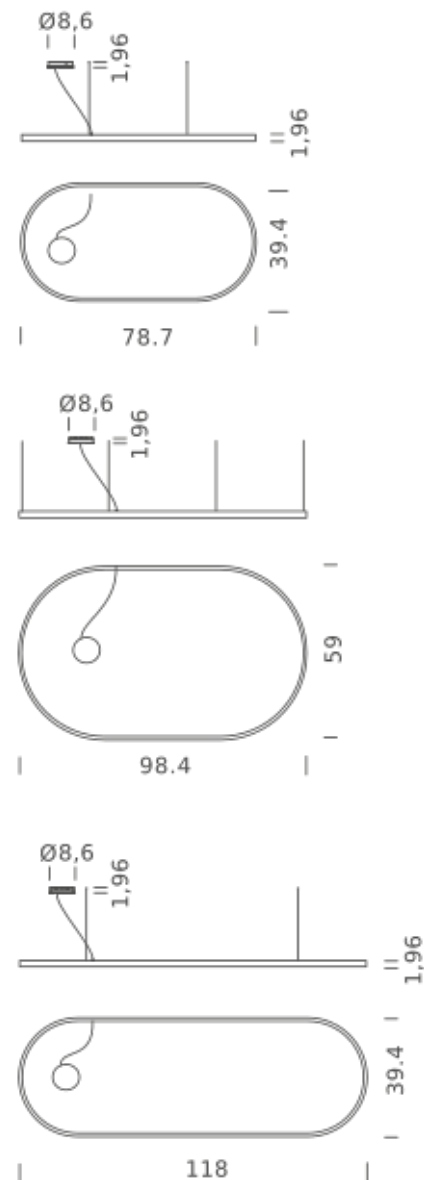

OVAL 118"X39.4" | DOWNLIGHT - 4000K

LAMPING

Source	Linear LED
Total power	98W
Emission	Diffused oriented
Switching	0-10V
Tension	110/277V
Color temperature	4000K
Luminous flux	6997lm
Typ CRI	90
IP class	IP40
Dimensions	118"x39.4"x1.9"
Materials	Aluminum
Notes	

Round canopy with 1 x driver WALIMLED100/24 | 1 x dimmer interface WDIMDALIHP | 1 x electrical cable 16.4' | 4 x adjustable metal cable length 9.8' (including ceiling attachments). RAL 9005 black | RAL 9016 white | shipped assembled

Codes

UZRO16A30G15NBO
UZRO16A30G15NNE
UZRO16A30G15NOR

Structure

matt white
matt black
matt gold

Certificazioni