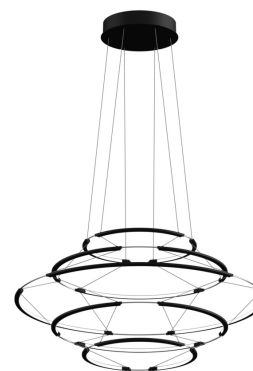

DROP 5

Arihiro Miyake

Instinct and constant design diligence in a collection that is the outcome of a sophisticated lighting engineering. A clear lines chandelier combined with an extremely slim aluminium structure for a soft echo of strong and diffused light. Each profile and connector is linked through a miniaturised connection for a unique result of suspended lightness.

2700K

LAMPING

Source	linear LED
Total power	35W
Emission	diffused
Switching	0-10V
Tension	120V
Color temperature	2700K
Luminous flux	3350lm (nominal flux)
Typ CRI	90
IP class	20
Dimensions	ø27.5"x13"
Notes	cable length 8.2' max, 3000K, 3500K and 4000K available on request, extra cable on request, integral driver dual capability TRIAC-ELV and 0-10V
Net lamp weight	3.3 lbs