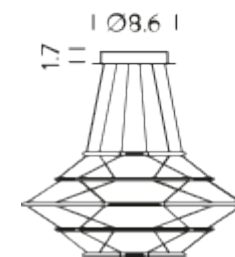

2700K

LAMPING

Source	linear LED
Total power	35W
Emission	diffused
Switching	0-10V
Tension	120V
Color temperature	2700K
Luminous flux	3350lm (nominal flux)
Typ CRI	90
IP class	20
Dimensions	ø27.5"x13"
Notes	cable length 8.2' max, 3000K, 3500K and 4000K available on request, extra cable on request, integral driver dual capability TRIAC-ELV and 0-10V
Net lamp weight	3.3 lbs

Codes

DRP LNN 51
DRP LDD 51
DRP LGG 51

Structure

black
satin silver
satin gold

PACKAGE

Package 01 Dimension: 43"x43"x24" inches

Certificazioni

| Ø27.5 |