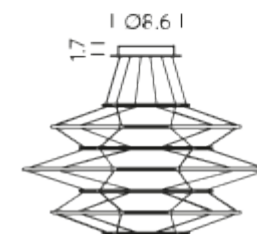

2700K

LAMPING

Source	linear LED
Total power	60W
Emission	diffused
Switching	0-10V
Tension	120V
Color temperature	2700K
Luminous flux	5700lm (nominal flux)
Typ CRI	90
IP class	20
Dimensions	ø35.4"x19.6"
Notes	cable length 8.2' max, 3000K, 3500K and 4000K available on request, extra cable on request, integral driver dual capability TRIAC-ELV and 0-10V
Net lamp weight	4,4 lbs

Codes

DRP LNN 52
DRP LDD 52
DRP LGG 52

Structure

black
satin silver
satin gold

PACKAGE

Package 01 Dimension: 43"x43"x24" inches

Certificazioni

Ø35.4

19.6