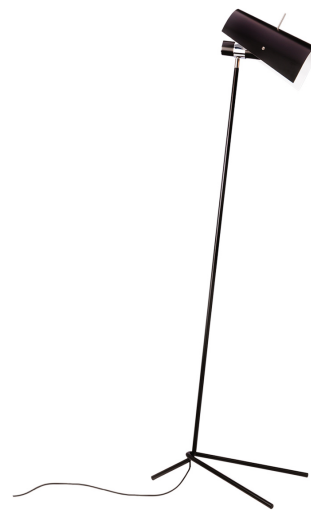

# CLARITAS

*Vico Magistretti*

Claritas is the first lamp designed by Vico Magistretti, produced with Mario Tedeschi in 1946. The lamp is made of bent metal tubes, painted in black. Parts of the structure are in chromed metal. Aluminum diffuser painted in black, white in the inner part.

# E26 HALO

## LAMPING

Source	E26 A60
Total power	100W
Emission	INDIRECT, ORIENTABLE
Switching	dimmbale, according to bulb
Tension	120V
IP class	20
Dimensions	18.5" x 19.7" x 64.6"
Materials	aluminum + steel
Notes	cable length 10.8'
Net lamp weight	11 lbs