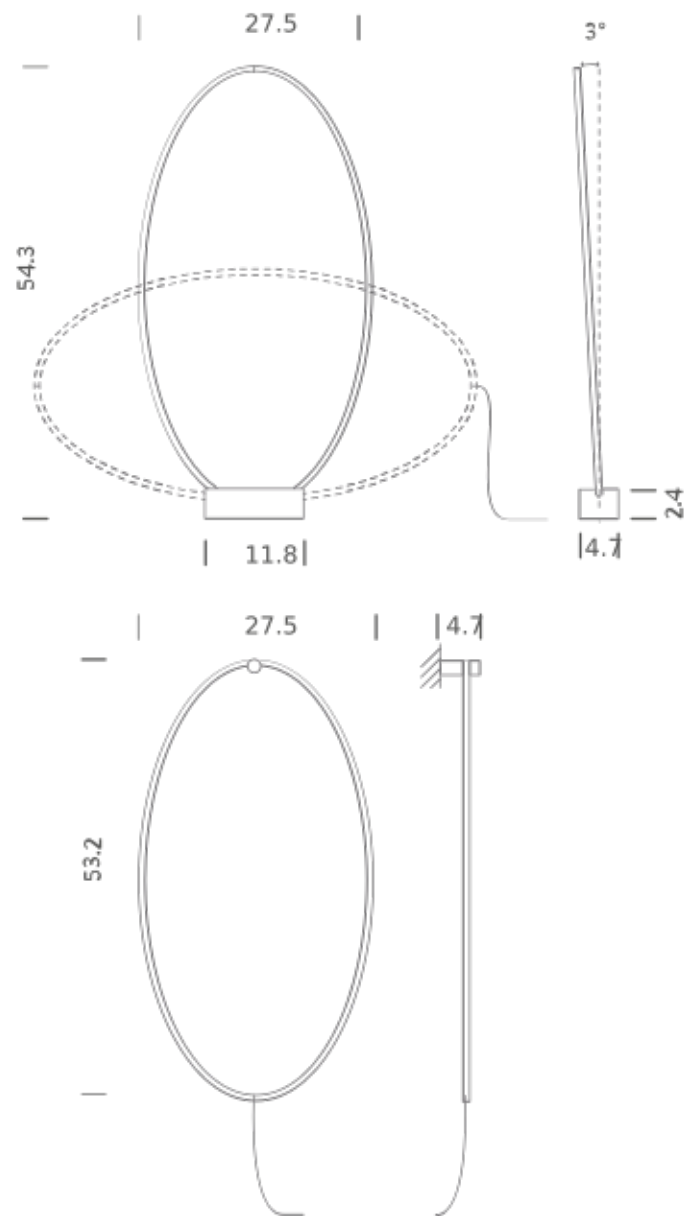

ELLISSE FLOOR/WALL

Federico Palazzari

LED lamp for floor or wall applications, with a marble base for the floor version and with a wall kit mounting for the wall one.

LED

LAMPING

Source	LINEAR LED
Total power	66W
Emission	DIFFUSE ORIENTABLE
Switching	dimmable
Tension	120V
Color temperature	2700K
Luminous flux	3450 (luminous output)
Typ CRI	85
Energy class	A+
IP class	20
Materials	aluminum + pc
Notes	cable length 16.4', dimmer on cable
Accessories	Lipari ring,

Codes

ELP LNN 21
ELP LGN 21

Structure/Diffuser

black/white
gold polished anodized/white

ACCESSORY:

base

wall hanger