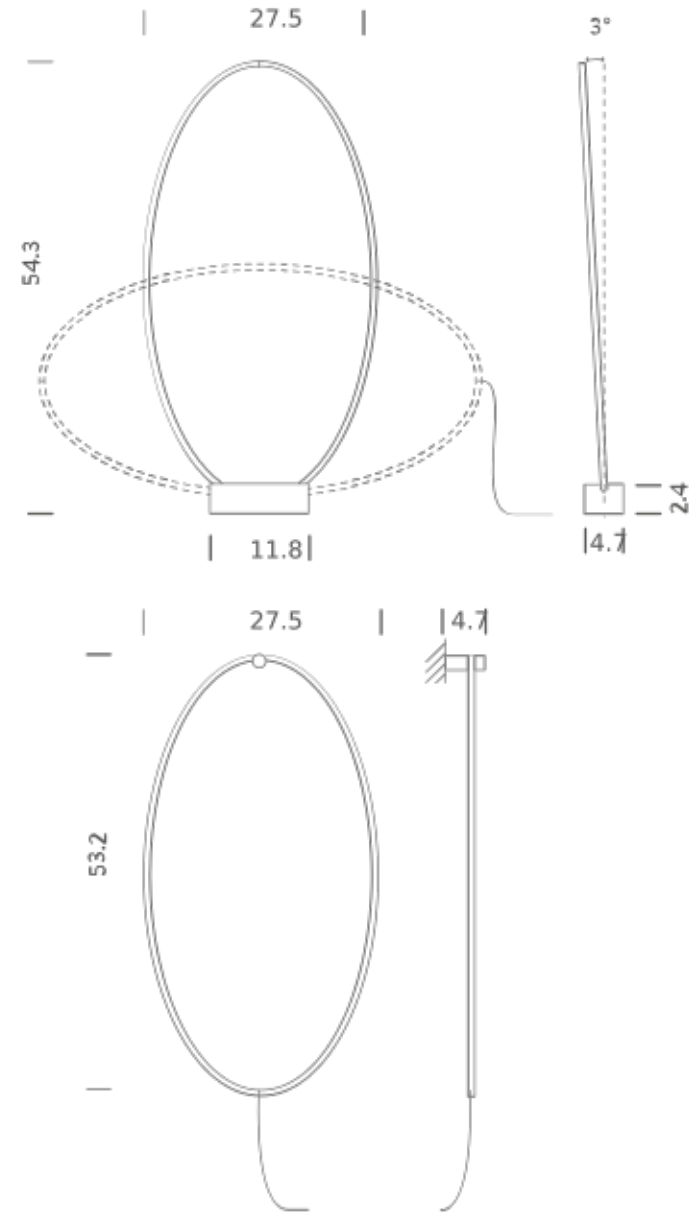

ELLISSE FLOOR/WALL

Federico Palazzari

LED lamp for floor or wall applications, with a marble base for the floor version and with a wall kit mounting for the wall one.

2700K

LAMPING

Source	Linear LED
Total power	66W
Emission	DIFFUSE ORIENTABLE
Switching	dimmer on cable
Tension	120V
Color temperature	2700K
Luminous flux	3450lm
Typ CRI	85
IP class	20
Materials	aluminum + pc
Notes	Base and wall hanger to be ordered separately, cable length 16.4', 3000K, 3500K and 4000K available on request
Accessories	Base, Marble marquinia black Wall hanger, aluminium gold polished anodized

Codes

ELP LNN 21
ELP LGN 21

Structure

black
gold polished anodized

ACCESSORY:

base

wall hanger