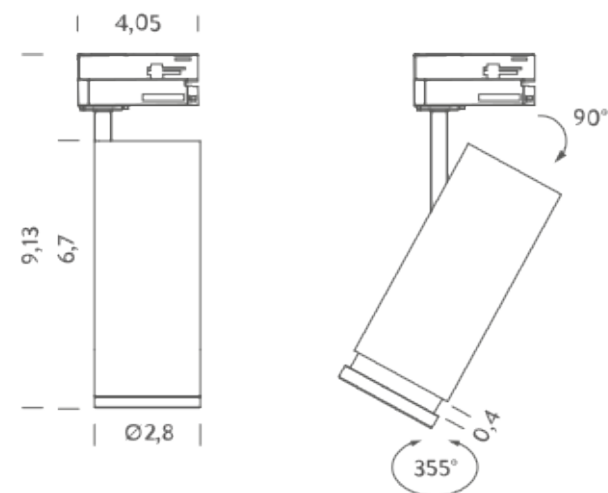

DIMMABLE TRIAC (ELV) | 4000K

LAMPING

Source	LED spot
Total power	27W
Emission	Direct adjustable 15°-55°
Switching	Dimmable triac (ELV)
Tension	110V
Color temperature led	4000K
Luminous flux led	1700lm
Typ CRI	> 90
Ip class	20
Dimensions	ø2,8"x9,13"
Notes	adjustable beam 15°-55°, rotating body 355°, orientable spot 90°, compatible with TRACK 3/DALI~110V
Net lamp weight	2,2 lbs

Codes

CAP LW4 81 US
CAP LN4 81 US

Structure

white
black

PACKAGE

Package 01

Dimension: 15x11,9x14,5in inches / Gross weight: 0,92 lbs

Certificazioni

CAPRI DALI/1-10V