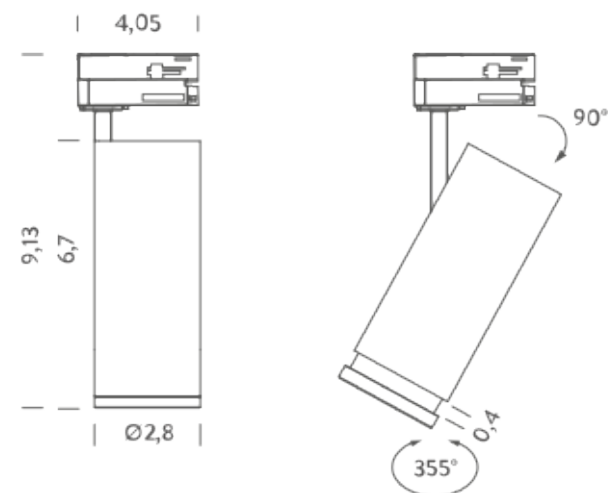

DIMMABLE 1-10V | 2700K

LAMPING

Source	LED spot
Total power	27W
Emission	Direct adjustable 15°-55°
Switching	Dimmable 1-10V
Tension	110V
Color temperature led	2700K
Luminous flux led	1700lm
Typ CRI	> 90
Ip class	20
Dimensions	ø2,8"x9,13"
Notes	adjustable beam 15°-55°, rotating body 355°, orientable spot 90°, compatible with TRACK 3/DALI~110V
Net lamp weight	2,2 lbs

Codes

CAP LW2 82 US
CAP LN2 82 US

Structure

white
black

PACKAGE

Package 01

Dimension: 15x11,9x14,5in inches / Gross weight: 0,96 lbs

Certificazioni

CAPRI DALI/1-10V