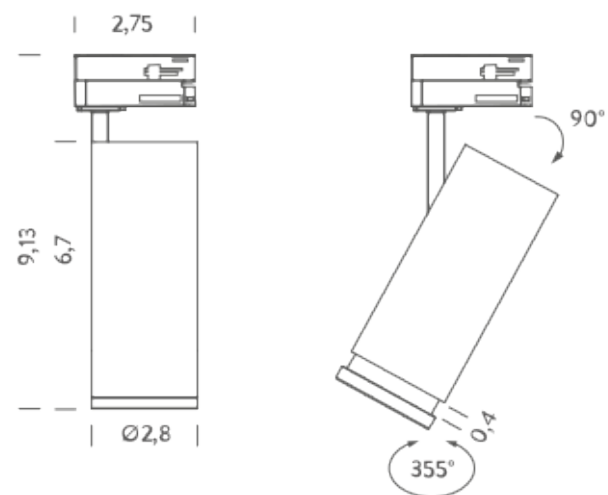

CAPRI TRIAC