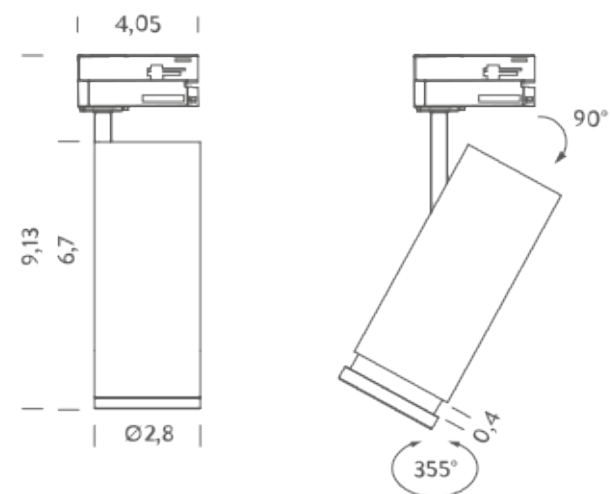

DIMMABLE TRIAC (ELV) | 2700K

LAMPING

Source	LED spot
Total power	27W
Emission	Direct adjustable 15°-55°
Switching	Dimmable triac (ELV)
Tension	110V
Color temperature led	2700K
Luminous flux led	1700lm
Typ CRI	> 90
Ip class	20
Dimensions	ø2,8"x 9,13"
Notes	adjustable beam 15°-55°, rotating body 355°, orientable spot 90°, compatible with TRACK 3/DALI~110V
Net lamp weight	2,2 lbs

Codes

CAP LW2 81 US
CAP LN2 81 US

Structure

white
black

PACKAGE

Package 01

Dimension: 15x11,9x14,5in inches / Gross weight: 0,92 lbs

Certificazioni

CAPRI DALI/1-10V