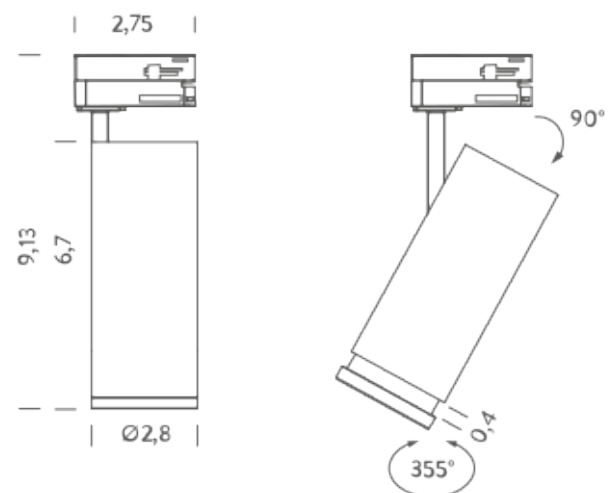

CAPRI TRIAC