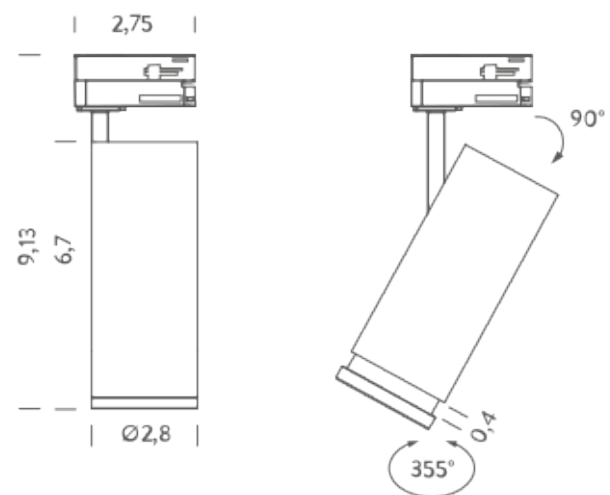

CAPRI TRIAC