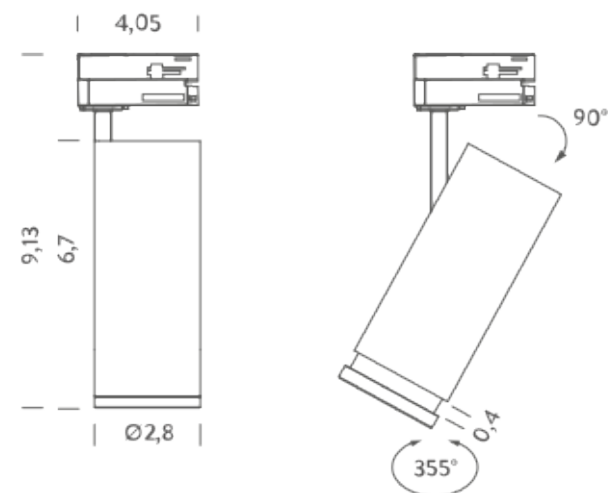

DIMMABLE DALI2 | 3000K

LAMPING

Source	LED spot
Total power	27W
Emission	Direct adjustable 15°-55°
Switching	Dimmable DALI
Tension	110V
Color temperature led	3000K
Luminous flux led	1700lm
Typ CRI	> 90
Ip class	20
Dimensions	ø2,8"x9,13"
Notes	adjustable beam 15°-55°, rotating body 355°, orientable spot 90°, compatible with TRACK 3/DALI~110V
Net lamp weight	2,2 lbs

Codes

CAP LW3 83 US
CAP LN3 83 US

Structure

white
black

PACKAGE

Package 01

Dimension: 15x11,9x14,5in inches / Gross weight: 0,97 lbs

Certificazioni

CAPRI DALI/1-10V