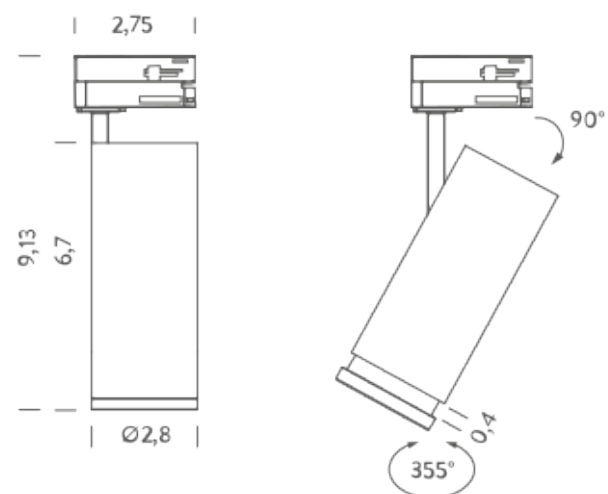

CAPRI TRIAC