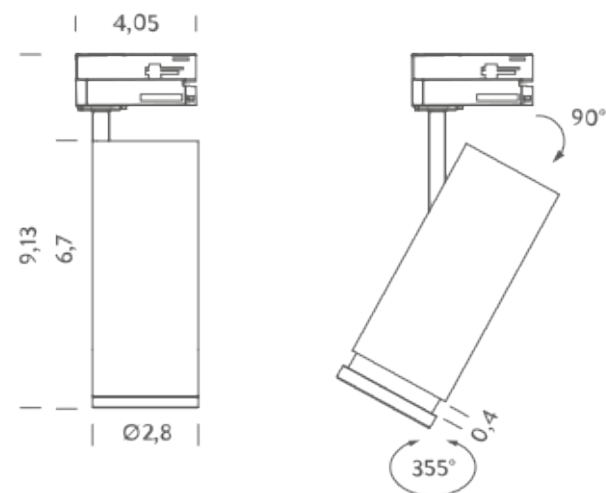

DIMMABLE DALI2 | 4000K

LAMPING

Source	LED spot
Total power	27W
Emission	Direct adjustable 15°-55°
Switching	Dimmable DALI
Tension	110V
Color temperature led	4000K
Luminous flux led	1700lm
Typ CRI	> 90
Ip class	20
Dimensions	ø2,8"x9,13"
Notes	adjustable beam 15°-55°, rotating body 355°, orientable spot 90°, compatible with TRACK 3/DALI~110V
Net lamp weight	2,2 lbs

Codes

CAP LW4 83 US
CAP LN4 83 US

Structure

white
black

PACKAGE

Package 01

Dimension: 15x11,9x14,5in inches / Gross weight: 0,97 lbs

Certificazioni

CAPRI DALI/1-10V