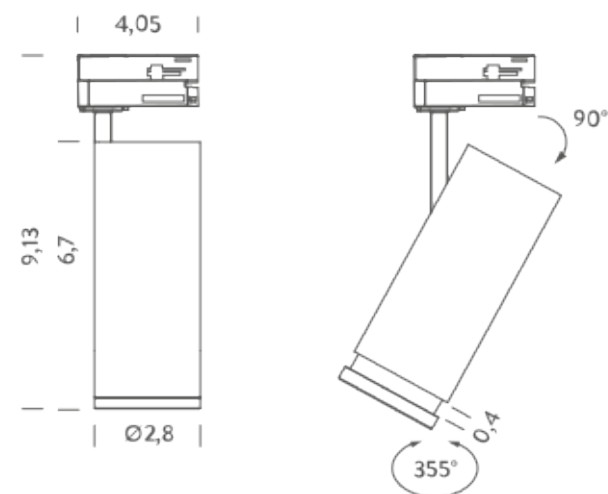

DIMMABLE DALI2 | 2700K

LAMPING

Source	LED spot
Total power	27W
Emission	Direct adjustable 15°-55°
Switching	Dimmable DALI
Tension	110V
Color temperature led	2700K
Luminous flux led	1700lm
Typ CRI	> 90
Ip class	20
Dimensions	ø2,8"x9,13"
Notes	adjustable beam 15°-55°, rotating body 355°, orientable spot 90°, compatible with TRACK 3/DALI~110V
Net lamp weight	2,2 lbs

Codes

CAP LW2 83 US
CAP LN2 83 US

Structure

white
black

PACKAGE

Package 01

Dimension: 15x11,9x14,5in inches / Gross weight: 0,97 lbs

Certificazioni

CAPRI DALI/1-10V