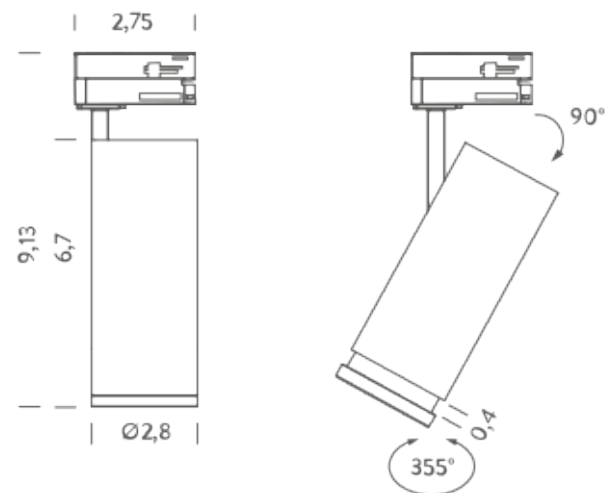

CAPRI TRIAC