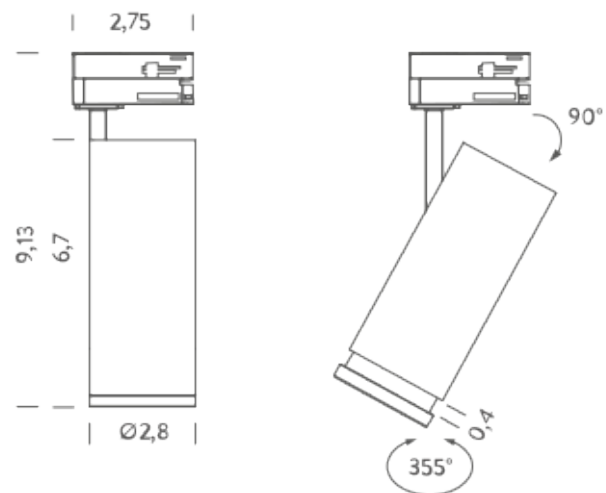

CAPRI TRIAC