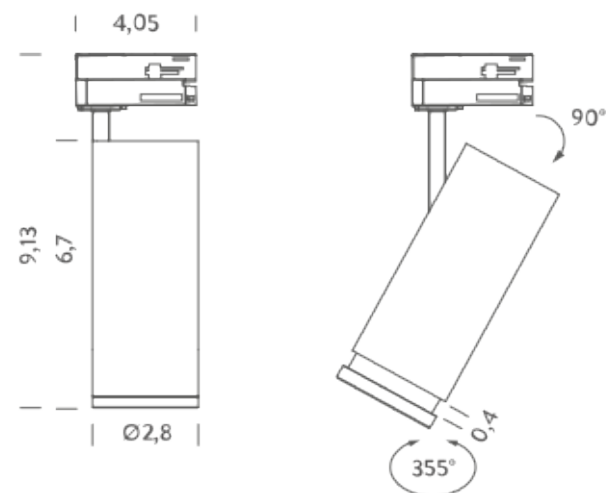

DIMMABLE TRIAC (ELV) | 3000K

LAMPING

Source	LED spot
Total power	27W
Emission	Direct adjustable 15°-55°
Switching	Dimmable triac (ELV)
Tension	110V
Color temperature led	3000K
Luminous flux led	1700lm
Typ CRI	> 90
Ip class	20
Dimensions	ø2,8" x 9,13"
Notes	adjustable beam 15°-55°, rotating body 355°, orientable spot 90°, compatible with TRACK 3/DALI~110V
Net lamp weight	2,2 lbs

Codes

CAP LW3 81 US
CAP LN3 81 US

Structure

white
black

PACKAGE

Package 01

Dimension: 15x11,9x14,5in inches / Gross weight: 0,92 lbs

Certificazioni

CAPRI DALI/1-10V