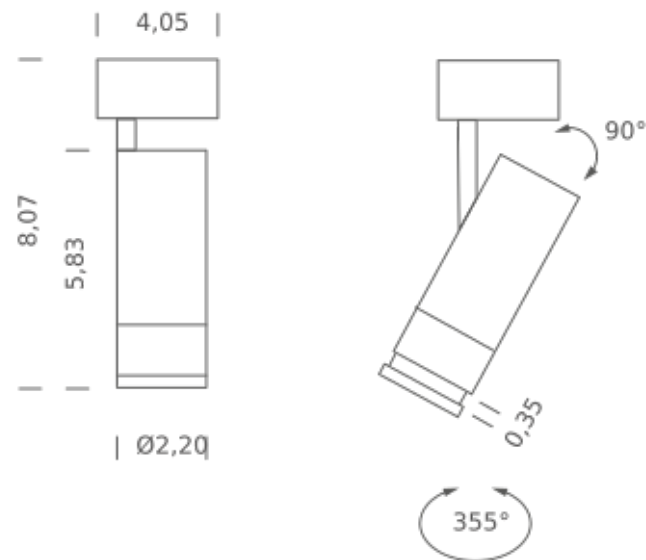

LAMPING

Source	LED spot
Total power	13W
Emission	Direct adjustable 15°-55°
Switching	Dimmable triac
Tension	110V
Color temperature led	3000K
Luminous flux led	900lm
Typ CRI	>90
Ip class	20
Dimensions	ø2,20x5,9
Materials	Aluminum
Notes	driver on board, adjustable beam 15°-55°, rotating body 355°, orientable spot 90°, compatible with TRACK 3~120V , 3500K available on request
Net lamp weight	1,15 lbs

LAMPING

Source	LED spot
Total power	13W
Emission	Direct adjustable 15°-55°
Switching	dimnable 0-10V
Tension	110V
Color temperature led	2700K
Luminous flux led	900lm
Typ CRI	>90
Ip class	20
Dimensions	ø2,20x5,9
Materials	Aluminum
Notes	driver on board, adjustable beam 15°-55°, rotating body 355°, orientable spot 90°, compatible with TRACK 3~120V , 3500K available on request
Net lamp weight	1,15 lbs

Codes

ELB LW2 82 US
ELB LN2 82 US

Structure

white
black

PACKAGE

Package 01
Dimension: 15,67x15,67x9,76 inches / Gross weight: 1,43 lbs

Certificazioni

DIMMABLE 0-10V | 3000K

LAMPING

Source	LED spot
Total power	13W
Emission	Direct adjustable 15°-55°
Switching	dimnable 0-10V
Tension	110V
Color temperature led	3000K
Luminous flux led	900lm
Typ CRI	>90
Ip class	20
Dimensions	ø2,20x5,9
Materials	Aluminium
Notes	driver on board, adjustable beam 15°-55°, rotating body 355°, orientable spot 90°, compatible with TRACK 3~120V , 3500K available on request
Net lamp weight	1,15 lbs