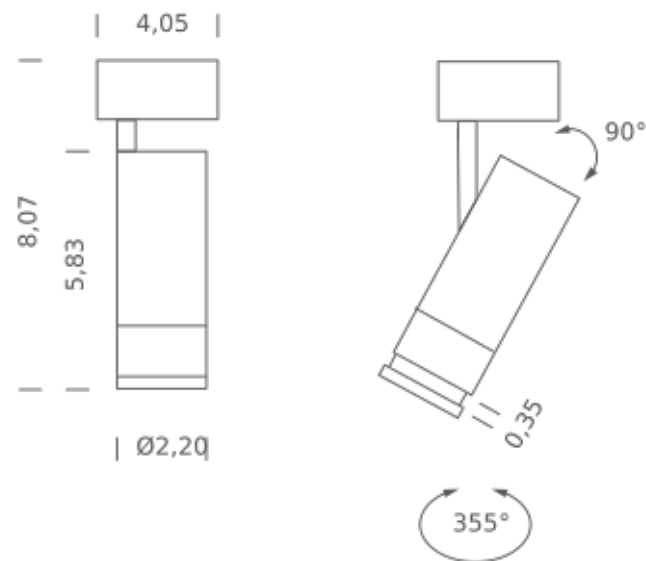

LAMPING

Source	LED spot
Total power	13W
Emission	Direct adjustable 15°-55°
Switching	Dimmable triac
Tension	110V
Color temperature led	3000K
Luminous flux led	900lm
Typ CRI	>90
Ip class	20
Dimensions	ø2,20x5,9
Materials	Aluminum
Notes	driver on board, adjustable beam 15°-55°, rotating body 355°, orientable spot 90°, compatible with TRACK 3~120V , 3500K available on request
Net lamp weight	1,15 lbs

Codes

ELB LW3 81 US
ELB LN3 81 US

Structure

white
black

PACKAGE

Package 01
Dimension: 15,67x15,67x9,76 inches / Gross weight: 1,43 lbs

Certificazioni

DIMMABLE 0-10V | 2700K

LAMPING

Source	LED spot
Total power	13W
Emission	Direct adjustable 15°-55°
Switching	dimnable 0-10V
Tension	110V
Color temperature led	2700K
Luminous flux led	900lm
Typ CRI	>90
Ip class	20
Dimensions	ø2,20x5,9
Materials	Aluminum
Notes	driver on board, adjustable beam 15°-55°, rotating body 355°, orientable spot 90°, compatible with TRACK 3~120V , 3500K available on request
Net lamp weight	1,15 lbs

LAMPING

Source	LED spot
Total power	13W
Emission	Direct adjustable 15°-55°
Switching	dimnable 0-10V
Tension	110V
Color temperature led	3000K
Luminous flux led	900lm
Typ CRI	>90
Ip class	20
Dimensions	ø2,20x5,9
Materials	Aluminium
Notes	driver on board, adjustable beam 15°-55°, rotating body 355°, orientable spot 90°, compatible with TRACK 3~120V , 3500K available on request
Net lamp weight	1,15 lbs