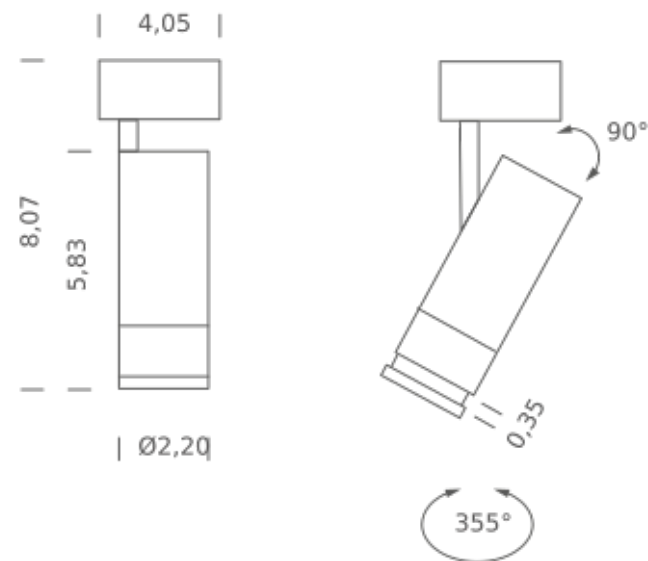

The light beam angle is adjustable to meet any lighting requirement.

DIMMABLE TRIAC | 2700K

LAMPING

Source	LED spot
Total power	13W
Emission	Direct adjustable 15°-55°
Switching	Dimmable triac
Tension	110V
Color temperature led	2700K
Luminous flux led	900lm
Typ CRI	>90
Ip class	20
Dimensions	ø2,20x5,9
Materials	Aluminum
Notes	driver on board, adjustable beam 15°-55°, rotating body 355°, orientable spot 90°, compatible with TRACK 3~120V , 3500K available on request
Net lamp weight	1,15 lbs

Codes

ELB LW2 81 US
ELB LN2 81 US

Structure

white
black

PACKAGE

Package 01
Dimension: 15,67x15,67x9,76 inches / Gross weight: 1,43 lbs

Certificazioni

DIMMABLE TRIAC | 3000K

LAMPING

Source	LED spot
Total power	13W
Emission	Direct adjustable 15°-55°
Switching	Dimmable triac
Tension	110V
Color temperature led	3000K
Luminous flux led	900lm
Typ CRI	>90
Ip class	20
Dimensions	ø2,20x5,9
Materials	Aluminum
Notes	driver on board, adjustable beam 15°-55°, rotating body 355°, orientable spot 90°, compatible with TRACK 3~120V , 3500K available on request
Net lamp weight	1,15 lbs

LAMPING

Source	LED spot
Total power	13W
Emission	Direct adjustable 15°-55°
Switching	dimnable 0-10V
Tension	110V
Color temperature led	3000K
Luminous flux led	900lm
Typ CRI	>90
Ip class	20
Dimensions	ø2,20x5,9
Materials	Aluminium
Notes	driver on board, adjustable beam 15°-55°, rotating body 355°, orientable spot 90°, compatible with TRACK 3~120V , 3500K available on request
Net lamp weight	1,15 lbs