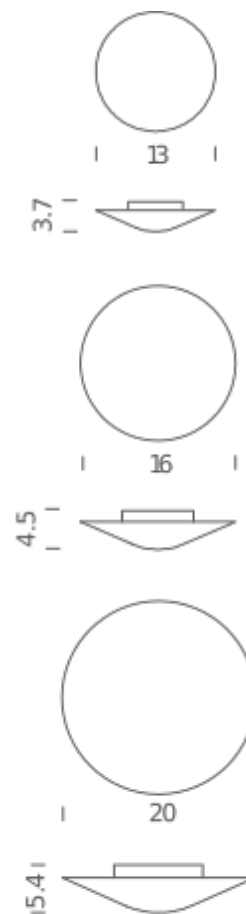

SOLEIL

Wall and ceiling lamp, widespread light. Triplex opal white glass with metal base and crystal edge. Mounts to standard 4 octagonal junction box.

13" INCANDESCENT

LAMPING

Source	E26
Total power	75W
Emission	diffused
Switching	dimmable according to bulb
Tension	120V
Ip class	20
Dimensions	Ø 13" x 3.7"H
Materials	glass + metal
Notes	dimmable, according to bulb, LED: Recom. dimmer: Lutron Toggler C-L, Part No. TGCL-153PH

Codes

SOLEIL M

Structure

white

PACKAGE

Package 01

Dimension: 19" x 19" x 15" inches / Net weight: 13 lbs

Certificazioni

20" INCANDESCENT

LAMPING

Source	2 X 75W E26
Total power	2x75W
Emission	diffused
Switching	dimmable according to bulb
Tension	120V
Ip class	20
Dimensions	Ø 20" x 5.4"H
Materials	glass + metal
Notes	dimmable, according to bulb, LED: Recom. dimmer: Lutron Toggler C-L, Part No. TGCL-153PH

Codes

SOLEIL

Structure/Diffuser

White/Opal White Glass, Crystal Edge

PACKAGE

Package 01

Dimension: 24" x 24" x 19" inches / Net weight: 20 lbs

Certificazioni