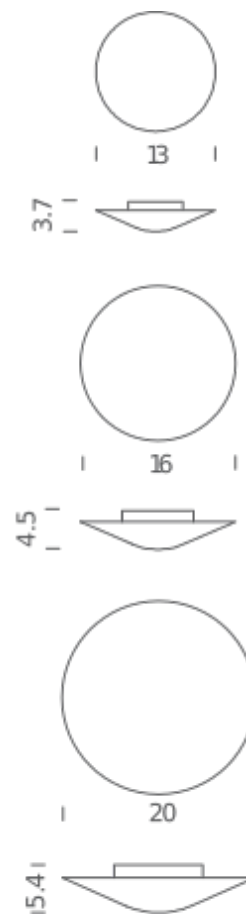

SOLEIL

Wall and ceiling lamp, widespread light. Triplex opal white glass with metal base and crystal edge. Mounts to standard 4 octagonal junction box.

13" INCANDESCENT

LAMPING

Source	E26
Total power	75W
Emission	diffused
Switching	dimmable according to bulb
Tension	120V
Ip class	20
Dimensions	Ø 13" x 3.7"H
Materials	glass + metal
Notes	dimmable, according to bulb, LED: Recom. dimmer: Lutron Toggler C-L, Part No. TGCL-153PH

Codes

SOLEIL S

Structure

white

PACKAGE

Package 01

Dimension: 16" x 16" x 8" inches / Net weight: 7 lbs

Certificazioni

16" INCANDESCENT

LAMPING

Source	E26
Total power	2x75W
Emission	diffused
Switching	dimmable according to bulb
Tension	120V
Ip class	20
Dimensions	Ø 16" x 4.5"H
Materials	glass + metal
Notes	dimmable, according to bulb, LED: Recom. dimmer: Lutron Toggler C-L, Part No. TGCL-153PH

Codes

SOLEIL M

Structure

white

PACKAGE

Package 01

Dimension: 19" x 19" x 15" inches / Net weight: 13 lbs

Certificazioni