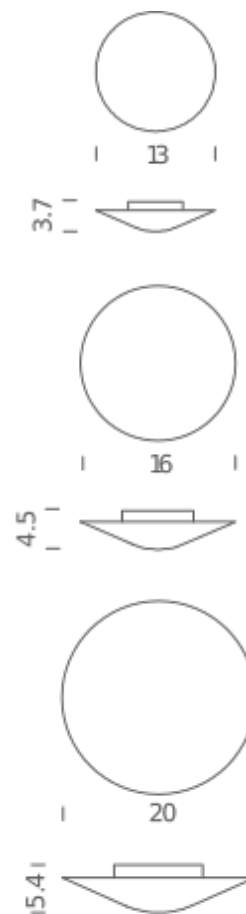

SOLEIL

Wall and ceiling lamp, widespread light. Triplex opal white glass with metal base and crystal edge. Mounts to standard 4 octagonal junction box.

13" INCANDESCENT

LAMPING

Source	E26
Total power	75W
Emission	diffused
Switching	dimmable according to bulb
Tension	120V
Ip class	20
Dimensions	Ø 13" x 3.7"H
Materials	glass + metal
Notes	dimmable, according to bulb, LED: Recom. dimmer: Lutron Toggler C-L, Part No. TGCL-153PH

16" INCANDESCENT

LAMPING

Source	E26
Total power	2x75W
Emission	diffused
Switching	dimmable according to bulb
Tension	120V
Ip class	20
Dimensions	Ø 16" x 4.5"H
Materials	glass + metal
Notes	dimmable, according to bulb, LED: Recom. dimmer: Lutron Toggler C-L, Part No. TGCL-153PH

20" INCANDESCENT

LAMPING

Source	2 X 75W E26
Total power	2x75W
Emission	diffused
Switching	dimmable according to bulb
Tension	120V
Ip class	20
Dimensions	Ø 20" x 5.4"H
Materials	glass + metal
Notes	dimmable, according to bulb, LED: Recom. dimmer: Lutron Toggler C-L, Part No. TGCL-153PH

Codes

SOLEIL S LED

Structure

white

PACKAGE

Package 01 Dimension: 16" x 16" x 8" inches / Net weight: 7 lbs

Certificazioni

16" LED