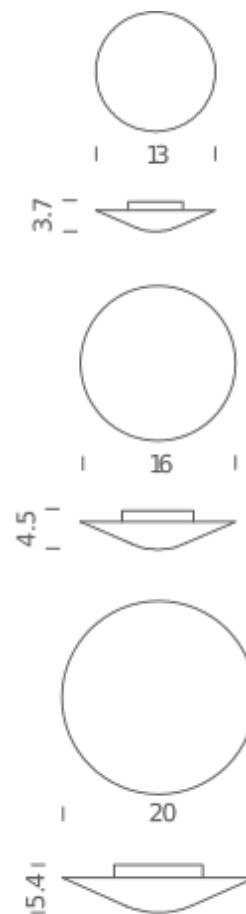

SOLEIL

Wall and ceiling lamp, widespread light. Triplex opal white glass with metal base and crystal edge. Mounts to standard 4 octagonal junction box.

13" INCANDESCENT

LAMPING

Source	E26
Total power	75W
Emission	diffused
Switching	dimmable according to bulb
Tension	120V
Ip class	20
Dimensions	Ø 13" x 3.7"H
Materials	glass + metal
Notes	dimmable, according to bulb, LED: Recom. dimmer: Lutron Toggler C-L, Part No. TGCL-153PH

Codes

SOLEIL S

Structure

white

PACKAGE

Package 01

Dimension: 16" x 16" x 8" inches / Net weight: 7 lbs

Certificazioni

Codes

SOLEIL M

Structure

white

PACKAGE

Package 01

Dimension: 19" x 19" x 15" inches / Net weight: 13 lbs

Certificazioni

20" INCANDESCENT

LAMPING

Source	2 X 75W E26
Total power	2x75W
Emission	diffused
Switching	dimmable according to bulb
Tension	120V
Ip class	20
Dimensions	Ø 20" x 5.4"H
Materials	glass + metal
Notes	dimmable, according to bulb, LED: Recom. dimmer: Lutron Toggler C-L, Part No. TGCL-153PH