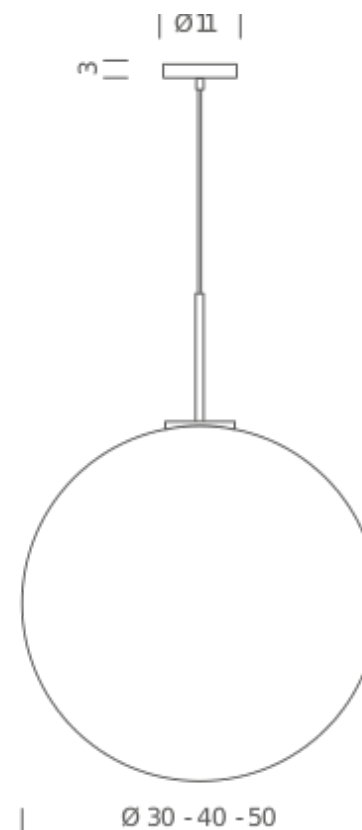

Codes

AST EHC 52
AST EWC 52

Structure/Diffuser

chrome/opal white
white/opal white

PACKAGE

Package 01	Dimension: 20x20x28 cm / Gross weight: 1 kg
Package 02	Dimension: 40x40x40 cm / Gross weight: 3,2 kg

Certificazioni

Ø 40 LED/HALO/FLUO

LAMPING

Source	E27 A60
Total power	150W
Emission	diffused
Switching	dimnable, according to bulb
Tension	230V
Materials	metal + glass
Notes	cable length max 1,5m

Codes

AST EHC 53
AST EWC 53

Structure/Diffuser

chrome/opal white
white/opal white

PACKAGE

Package 01	Dimension: 20x20x28 cm / Gross weight: 1 kg
Package 02	Dimension: 50x50x50 cm / Gross weight: 4,5 kg

Certificazioni

Ø 50 LED/HALO/FLUO

chrome/opal white
white/opal white

PACKAGE

Package 01	Dimension: 20x20x28 cm / Gross weight: 1,1 kg
Package 02	Dimension: 60x60x60 cm / Gross weight: 7 kg

Certificazioni