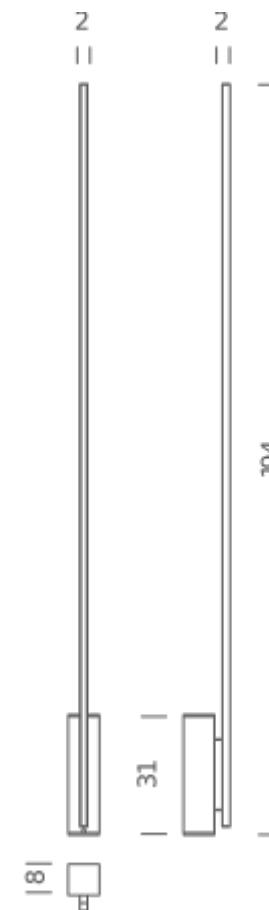

2700K

LAMPING

Source	linear LED
Total power	42W
Emission	diffused side emission
Switching	dimnable on cable
Tension	110-240V
Color temperature	2700K
Luminous flux	2050lm
Typ CRI	85
IP class	20
Materials	Aluminium + PC + ABS
Notes	cable length 2,5m
Net lamp weight	8,9 kg

PACKAGE

Package 01

Dimension: 15x15x15 cm / Gross weight: 4,7 kg

Package 02

Dimension: 20x20x204 cm / Gross weight: 5,5 kg

Certificazioni

3000K

LAMPING

Source	linear LED
Total power	42W
Emission	diffused
Switching	dimnable on cable
Tension	110-240V
Color temperature	3000K
Luminous flux	2050lm
Typ CRI	85
IP class	20
Materials	Aluminium + PC + ABS
Notes	cable length 2,5m
Net lamp weight	8,9 kg

Codes

LIN LWD 22
LIN LND 22
LIN LGD 22

Structure/Diffuser

white/grey/white
black/grey/white
gold

PACKAGE

Package 01	Dimension: 15x15x15 cm / Gross weight: 4,7 kg
Package 02	Dimension: 20x20x204 cm / Gross weight: 5,5 kg