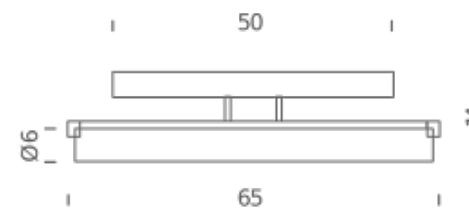

WALL 25

LAMPING

Source	LED board
Total power	20W
Emission	diffused
Tension	110-240V
Color temperature	3000K
Luminous flux	1800lm
Typ CRI	85
IP class	20
Materials	PMMA + aluminium
Notes	horizontal and vertical mounting
Net lamp weight	1,8 kg

Codes

NOR LLW 35

Structure/Diffuser

chrome/white

PACKAGE

Package 01

Dimension: 37x36x14 cm / Gross weight: 2,5 kg

Certificazioni