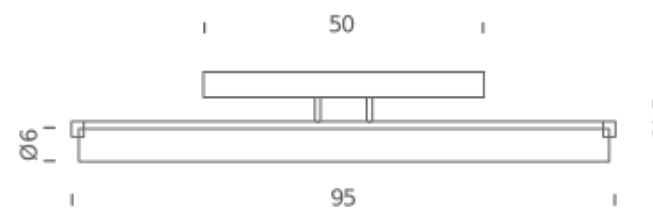

WALL 65

LAMPING

Source	LED board
Total power	17,5W
Emission	diffused
Switching	dimnable, DALI, push
Tension	230V
Color temperature	3000K
Luminous flux	1444lm
Typ CRI	85
IP class	20
Materials	PMMA + aluminium
Notes	horizontal and vertical mounting, also available in 120V
Net lamp weight	3 kg

Codes

NOR LLW 32

Structure/Diffuser

chrome/white

PACKAGE

Package 01

Dimension: 35x75x15 cm / Gross weight: 4 kg

Certificazioni