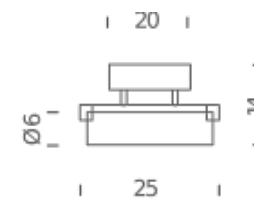

WALL 25

LAMPING

Source	LED board
Total power	20W
Emission	diffused
Tension	110-240V
Color temperature	3000K
Luminous flux	1800lm
Typ CRI	85
IP class	20
Materials	PMMA + aluminium
Notes	horizontal and vertical mounting
Net lamp weight	1,8 kg

Codes

NOR LLW 35

Structure/Diffuser

chrome/white

PACKAGE

Package 01

Dimension: 37x36x14 cm / Gross weight: 2,5 kg

Certificazioni