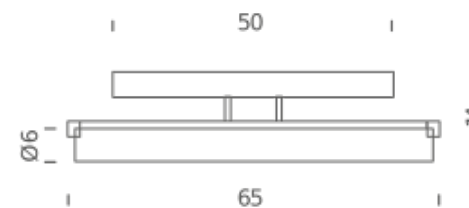

WALL 65

LAMPING

Source	LED board
Total power	17,5W
Emission	diffused
Switching	dimnable, DALI, push
Tension	230V
Color temperature	3000K
Luminous flux	1444lm
Typ CRI	85
IP class	20
Materials	PMMA + aluminium
Notes	horizontal and vertical mounting, also available in 120V
Net lamp weight	3 kg

Codes

NOR LLW 32

Structure/Diffuser

chrome/white

PACKAGE

Package 01

Dimension: 35x75x15 cm / Gross weight: 4 kg

Certificazioni