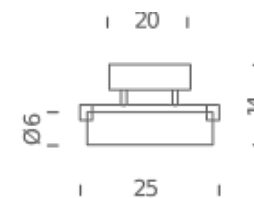

WALL 65

LAMPING

Source	LED board
Total power	17,5W
Emission	diffused
Switching	dimnable, DALI, push
Tension	230V
Color temperature	3000K
Luminous flux	1444lm
Typ CRI	85
IP class	20
Materials	PMMA + aluminium
Notes	horizontal and vertical mounting, also available in 120V
Net lamp weight	3 kg

Codes

NOR LLW 32

Structure/Diffuser

chrome/white

PACKAGE

Package 01

Dimension: 35x75x15 cm / Gross weight: 4 kg

Certificazioni