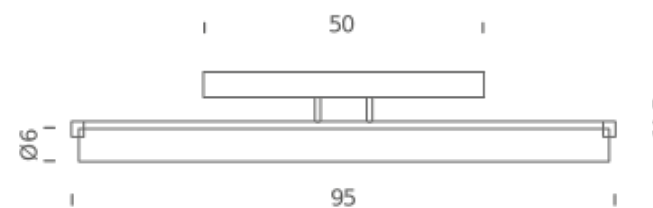

WALL 25

LAMPING

Source	LED board
Total power	20W
Emission	diffused
Tension	110-240V
Color temperature	3000K
Luminous flux	1800lm
Typ CRI	85
IP class	20
Materials	PMMA + aluminium
Notes	horizontal and vertical mounting
Net lamp weight	1,8 kg

Codes

NOR LLW 35

Structure/Diffuser

chrome/white

PACKAGE

Package 01

Dimension: 37x36x14 cm / Gross weight: 2,5 kg

Certificazioni