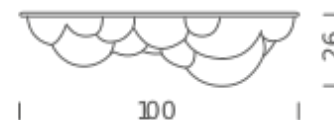

LED H25

LAMPING

Source	Linear LED
Total power	45W
Emission	diffused
Switching	dimmable 1-10V
Tension	110/240V
Color temperature	2700K
Luminous flux	4000lm (luminous output)
Typ CRI	85
Energy class	A+
Notes	DALI version on request, TRIAC VERSION on request
Net lamp weight	4,5 kg

Codes

NUM LWW 31

Structure

white

PACKAGE

Package 01

Dimension: 110x66x51 cm / Gross weight: 5,5 kg

Certificazioni