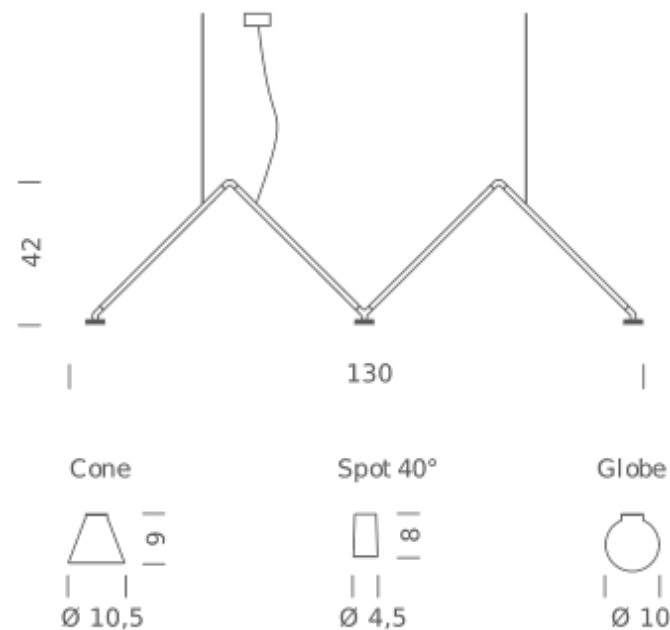

SPOT | 2700K

LAMPING

Source	LED spot
Total power	3x5W
Emission	direct
Switching	dimmable 1-10V
Tension	110-240V
Color temperature	2700K
Luminous flux	3x395lm
Typ CRI	90
Energy class	A+
IP class	20
Dimensions	Ø4,5x8cm
Materials	aluminum + PC + ABS
Notes	cable length 3m, 40° optic

Codes
DAB LNN 51

Structure/Diffuser
black/black

PACKAGE

Package 01   Dimension: 15x80x150 cm

Certificazioni