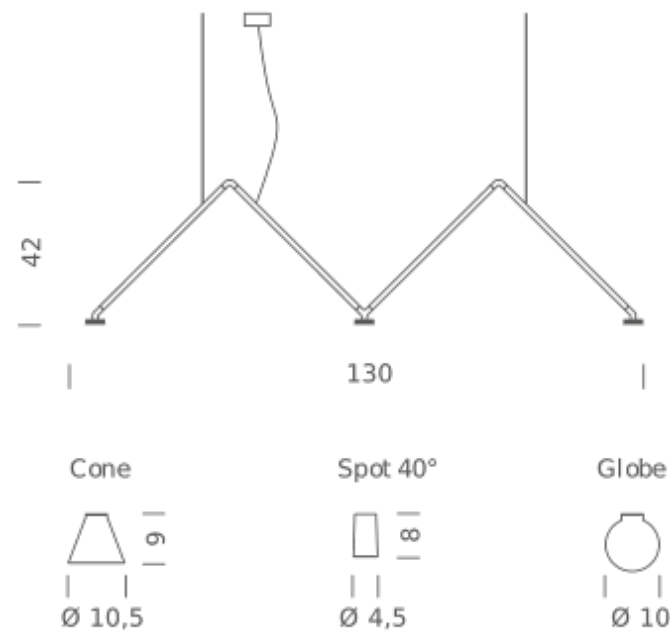

SPOT | 3000K

LAMPING

Source	LED spot
Total power	3x5W
Emission	direct
Switching	dimmable 1-10V
Tension	110-240V
Color temperature	3000K
Luminous flux	3x395lm
Typ CRI	90
IP class	20
Dimensions	Ø4,5x8cm
Materials	aluminum + PC + ABS
Notes	cable length 3m, led spot beam angle 40°

Codes

DAB LNN 52

Structure/Diffuser

black/black

Certificazioni