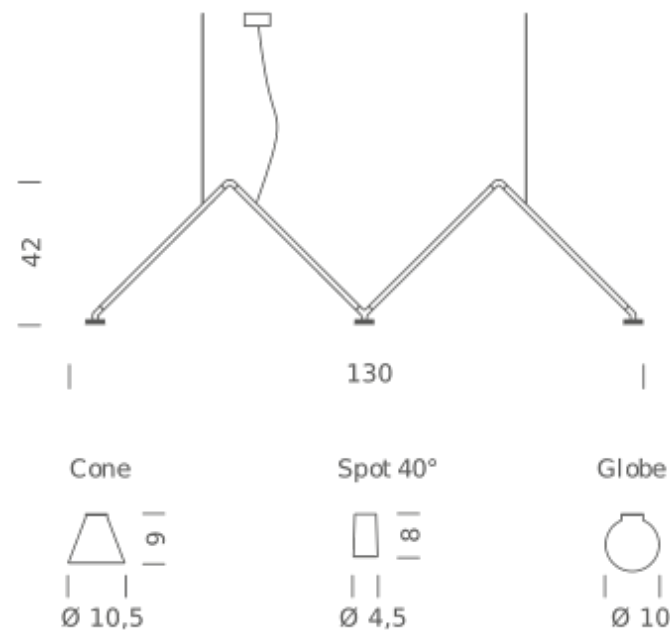

GLOBE | 2700K

LAMPING

Source	G4 LED 12V
Total power	3x4W
Emission	diffused
Switching	dimnable 1-10V
Tension	110-240V
Color temperature	2700K
Luminous flux	3x350lm
Typ CRI	90
IP class	20
Dimensions	Ø10cm
Materials	aluminum + PC + ABS
Notes	cable length 3m, LED bulb included

Codes

DAB LNN 53

Structure/Diffuser

black/white

Certificazioni