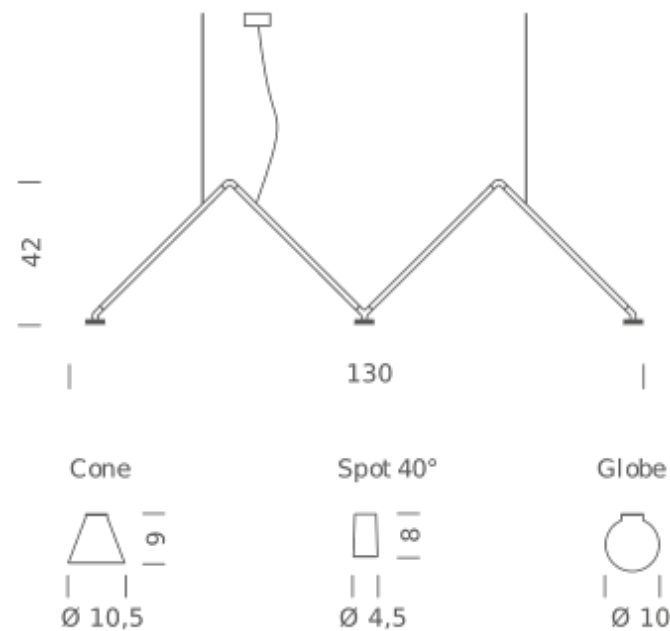

GLOBE | 3000K

LAMPING

Source	G4 LED 12V
Total power	3x4W
Emission	diffused
Switching	dimnable 1-10V
Tension	110-240V
Color temperature	3000K
Luminous flux	3x350lm
Typ CRI	90
Dimensions	Ø10cm
Materials	aluminum + PC + ABS
Notes	cable length 3m, LED bulb included

Codes

DAB LNN 54

Structure/Diffuser

black/white

Certificazioni