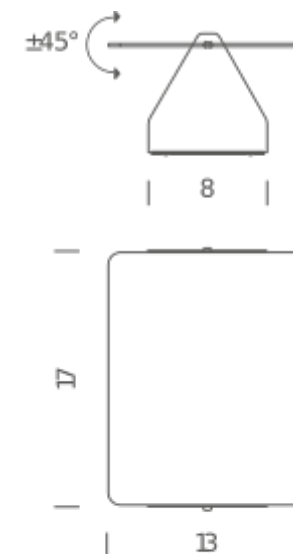

LED

LAMPING

Source	LED board
Total power	10W
Emission	direct/indirect orientable
Tension	110-240V
Color temperature	3000K
Luminous flux	235lm
Typ CRI	85
IP class	20
Dimensions	17x13x8
Materials	aluminium
Notes	White body
Net lamp weight	0,8 kg

Codes

AVP LWD 31	white/natural anodized
AVP LWN 31	white/black anodized
AVP LWR 31	white/red
AVP LWG 31	white/yellow
AVP LWB 31	white/blue
AVP LWH 31	white/ polished inox
AVP LWW31	white/white

PACKAGE

Package 01	Dimension: 15x24x10 cm / Gross weight: 0,9 kg

Certificazioni