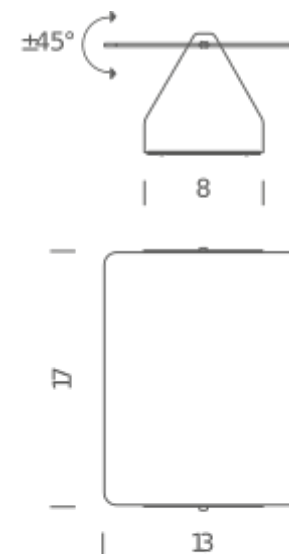

R7S HALO

LAMPING

Source	R7s (75mm)
Total power	80W
Emission	direct/indirect orientable
Switching	dimnable according to bulb
Tension	230V
IP class	20
Dimensions	17x13x8
Materials	aluminium
Notes	Only for horizontal installation. White body
Net lamp weight	0,8 kg

Codes

AVP HWD 31
AVP HWN 31
AVP HWH 31

Structure/Diffuser

white/natural anodized
white/black anodized
white/polished inox

PACKAGE

Package 01 Dimension: 15x24x10 cm / Gross weight: 0,9 kg

Certificazioni

LED

LAMPING

Source	LED board
Total power	10W
Emission	direct/indirect orientable
Tension	110-240V
Color temperature	3000K
Luminous flux	235lm
Typ CRI	85
IP class	20
Dimensions	17x13x8
Materials	aluminium
Notes	White body
Net lamp weight	0,8 kg

Codes

AVP LWD 31	white/natural anodized
AVP LWN 31	white/black anodized
AVP LWR 31	white/red
AVP LWG 31	white/yellow
AVP LWB 31	white/blue
AVP LWH 31	white/ polished inox
AVP LWW31	white/white

PACKAGE

Package 01	Dimension: 15x24x10 cm / Gross weight: 0,9 kg
------------	---