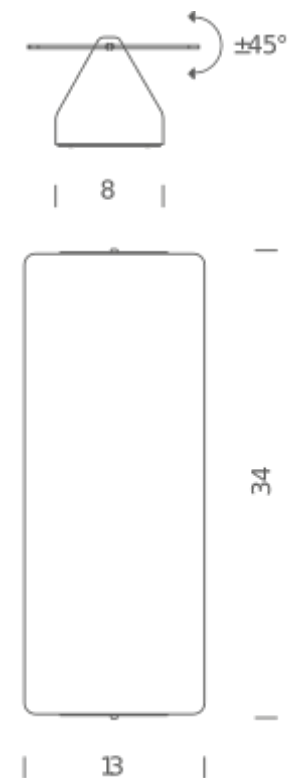

E14 LED/HALO/FLUO

LAMPING

Source	E14
Total power	2x8W
Emission	indirect orientable
Switching	dimnable according to bulb
Tension	230V
Dimensions	34x13x8
Materials	aluminium
Notes	orientable, bulb \varnothing max 3cm
Net lamp weight	1,25 kg

PACKAGE

Package 01

Dimension: 16x37x16 cm / Gross weight: 1,75 kg

Certificazioni

R7S HALO

LAMPING

Source	R7s (75mm)
Total power	2x80W
Emission	indirect orientable
Switching	dimnable
Tension	230V
Materials	aluminium
Notes	indirect orientable
Net lamp weight	1,25 kg

Codes

AVP HWD 33
AVP HWN 33
AVP HWH 33

Structure/Diffuser

white/aluminium natural anodized
white/black
white/polished inox

PACKAGE

Package 01 Dimension: 16x37x16 cm / Gross weight: 1,75 kg

Certificazioni

0,2m

Codes

AVP LWD 33	white/aluminium natural anodized
AVP LWN 33	white/black
AVP LWH 33	white/polished inox
AVP LWW 33	white/white
AVP LWR 33	white/red
AVP LWG 33	white/yellow
AVP LWB 33	white/blue

PACKAGE

Package 01	Dimension: 16x37x16 cm / Gross weight: 1,75 kg
------------	--