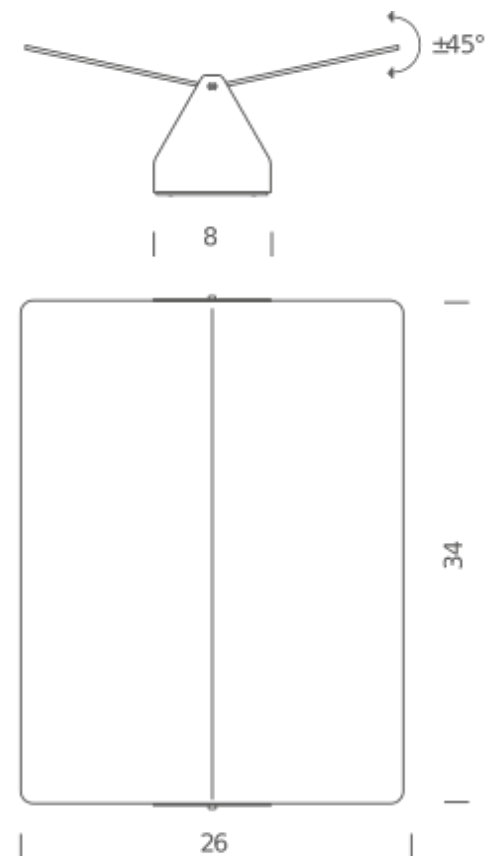

E14 LED/HALO/FLUO

LAMPING

Source	E14
Total power	2x8W
Emission	direct/indirect orientable
Switching	dimnable according to bulb
Tension	230V
IP class	20
Dimensions	26x34x8cm
Materials	aluminium
Notes	Bulb Ø3cm max. White body
Net lamp weight	1,25 kg

Codes

AVP EWD 32
AVP EWN 32
AVP EWR 32
AVP EWG 32
AVP EWB 32
AVP EWW 32

Structure/Diffuser

white/natural anodized
white/black anodized
white/red
white/yellow
white/blue
white/white

PACKAGE

Package 01

Dimension: 23x37x10 cm / Gross weight: 1,75 kg

Certificazioni