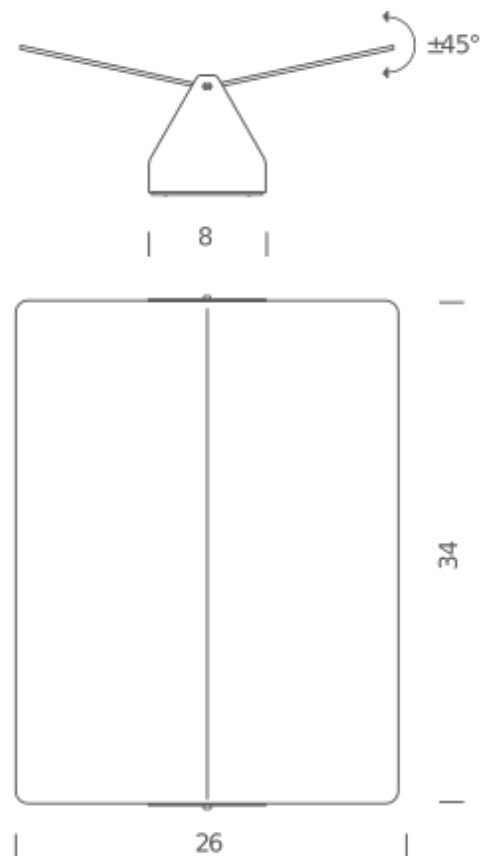

R7S (75MM)

LAMPING

Source	R7s (75mm)
Total power	2x80W
Emission	direct/indirect orientable
Switching	dimnable according to bulb
Tension	230V
IP class	20
Dimensions	26x34x8cm
Materials	aluminium
Notes	only for horizontal installation. White body
Net lamp weight	1,35 kg

Codes

AVP HWD 32

AVP HWN 32

Structure/Diffuser

white/natural anodized

white/black anodized

PACKAGE

Package 01

Dimension: 25x36x14 cm / Gross weight: 1,85 kg

Certificazioni

0,2 m