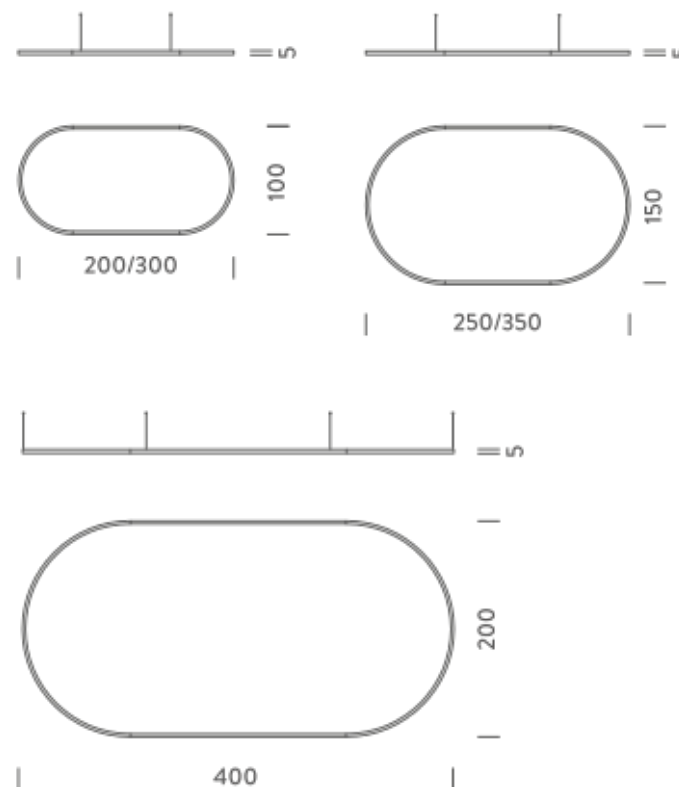

2,5X1,5M | DOWNLIGHT - 2700K

LAMPING

Source	Linear LED
Total power	97W
Emission	Diffused orientable
Switching	DALI 1-100%
Tension	220/240V
Color temperature	2700K
Luminous flux	5589lm
Typ CRI	90
Energy class	E
IP class	40
Dimensions	250x150x5cm
Materials	Aluminium
Notes	included: 1 driver WALIM150W24VIN, 1 dimmer interface WDIMDALIHP, 1x electrical cable 5m, 6x adjustable metal cables length 3m (including ceiling attachment). Shipped in 4 pieces
Customization options	Shapes, sizes
Accessories	Canopy, for concrete ceiling | Canopy box, 1 driver, 1 electrical cable | Ceiling plate, for false ceiling
Net lamp weight	7,3 kg

Codes

BZRO16B25G15DBO
BZRO16B25G15DNE
BZRO16B25G15DOR

Structure

white
black
gold

PACKAGE

Package 01 Dimension: 160x160x15 cm / Gross weight: 10,8 kg

Certificazioni

NEMO^{3,000}