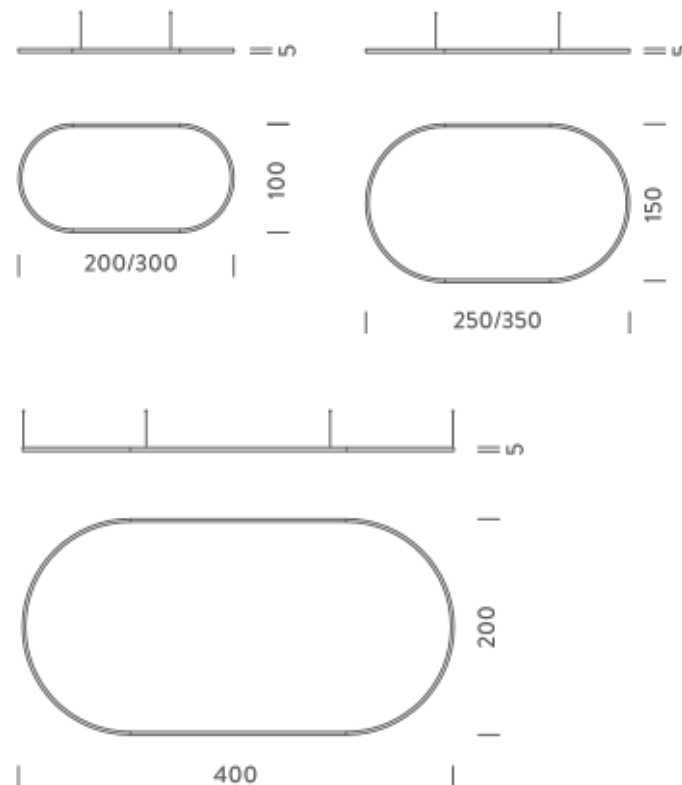

3,5X1,5M | DOWNLIGHT - 4000K

LAMPING

Source	Linear LED
Total power	125W
Emission	Diffused orientable
Switching	DALI 1-100%
Tension	220/240V
Color temperature	4000K
Luminous flux	8536lm
Typ CRI	90
Energy class	D
IP class	40
Dimensions	350x150x5cm
Materials	Aluminium
Notes	included: 1 driver WALIM150W24VIN, 1 dimmer interface WDIMDALIHP, 1x electrical cable 5m, 6x adjustable metal cables length 3m (including ceiling attachment). Shipped in 4 pieces
Customization options	Shapes, sizes
Accessories	Canopy, for concrete ceiling | Canopy box, 1 driver, 1 electrical cable | Ceiling plate, for false ceiling
Net lamp weight	9,1 kg

Codes

BZRO16B35G15NBO
BZRO16B35G15NNE
BZRO16B35G15NOR

Structure

white
black
gold

PACKAGE

Package 01 Dimension: 210x110x15 cm / Gross weight: 14,5 kg

Certificazioni

NEMO^{3,000}