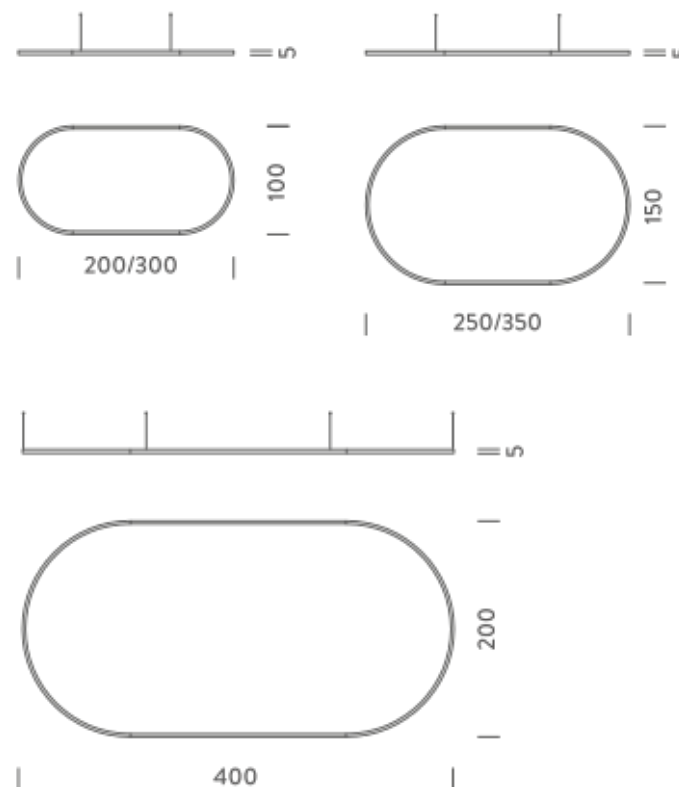

3X1M | UP - DOWNLIGHT - 2700K

LAMPING

Source	Linear LED
Total power	206W
Emission	Diffused orientable
Switching	DALI 1-100%
Tension	220/240V
Color temperature	2700K
Luminous flux	11895lm
Typ CRI	90
Energy class	E
IP class	40
Dimensions	300x100x5cm
Materials	Aluminium
Notes	included: 1 driver WALIM250W24VIN, 1 dimmer interface WDIMDALIHP, 2x electrical cables 5m, 4x adjustable metal cables length 3m (including ceiling attachment). Shipped assembled
Customization options	Shapes, sizes
Accessories	Canopy, for concrete ceiling | Canopy box, 1 driver, 2 electrical cables | Ceiling plate, for false ceiling
Net lamp weight	8 kg

Codes

BZRO17A30G15DBO
BZRO17A30G15DNE
BZRO17A30G15DOR

Structure

white
black
gold

PACKAGE

Package 01 Dimension: 310x100x15 cm / Gross weight: 16 kg

Certificazioni

NEMO^{3,000}