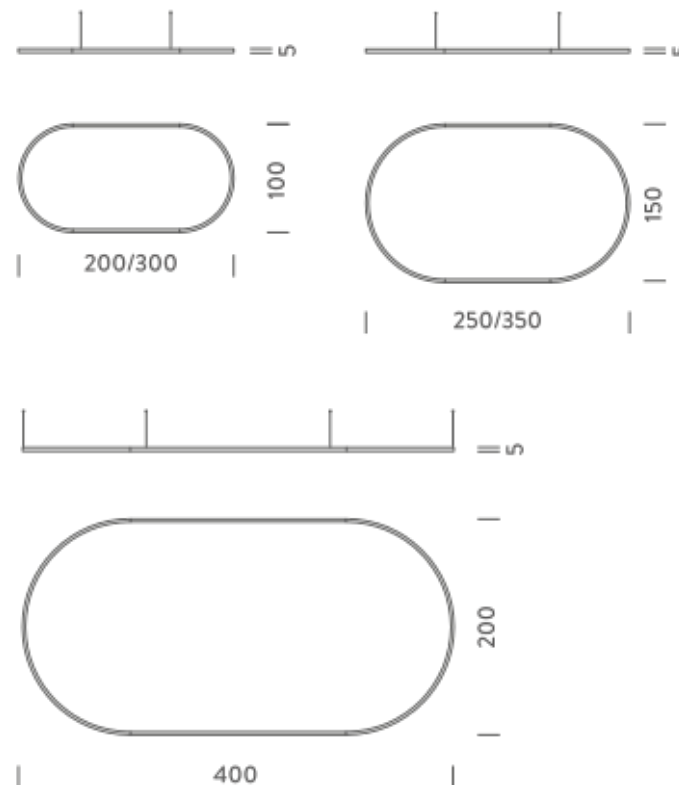

2X1M | UP - DOWNLIGHT - 4000K

LAMPING

Source	Linear LED
Total power	148W
Emission	Diffused orientable
Switching	DALI 1-100%
Tension	220/240V
Color temperature	4000K
Luminous flux	10074lm
Typ CRI	90
Energy class	D
IP class	40
Dimensions	200x100x5cm
Materials	Aluminium
Notes	included: 1 driver WALIM150W24VIN, 1 dimmer interface WDIMDALIHP, 2x electrical cables 5m, 4x adjustable metal cables length 3m (including ceiling attachment). Shipped assembled
Customization options	Shapes, sizes
Accessories	Canopy, for concrete ceiling | Canopy box, 1 driver, 2 electrical cables | Ceiling plate, for false ceiling
Net lamp weight	6,1 kg

Codes

BZRO17A20G15NBO
BZRO17A20G15NNE
BZRO17A20G15NOR

Structure

white
black
gold

PACKAGE

Package 01 Dimension: 210x110x15 cm / Gross weight: 11,5 kg

Certificazioni

NEMO^{3,000}