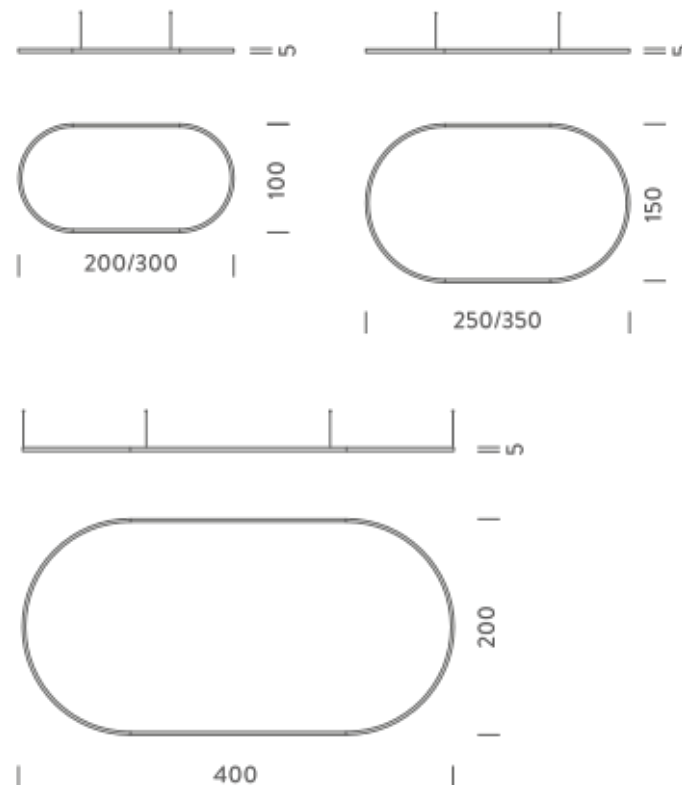

3X1M | DOWNLIGHT - 4000K

LAMPING

Source	Linear LED
Total power	103W
Emission	Diffused orientable
Switching	DALI 1-100%
Tension	220/240V
Color temperature	4000K
Luminous flux	6997lm
Typ CRI	90
Energy class	D
IP class	40
Dimensions	300x100x5cm
Materials	Aluminium
Notes	included: 1 driver WALIM150W24VIN, 1 dimmer interface WDIMDALIHP, 1x electrical cable 5m, 4x adjustable metal cables length 3m (including ceiling attachment). Shipped assembled
Customization options	Shapes, sizes
Accessories	Canopy, for concrete ceiling | Canopy box, 1 driver, 1 electrical cable | Ceiling plate, for false ceiling
Net lamp weight	7,7 kg

Codes

BZRO16A30G15NBO
BZRO16A30G15NNE
BZRO16A30G15NOR

Structure

white
black
gold

PACKAGE

Package 01 Dimension: 310x100x15 cm / Gross weight: 15,7 kg

Certificazioni

NEMO 3.000