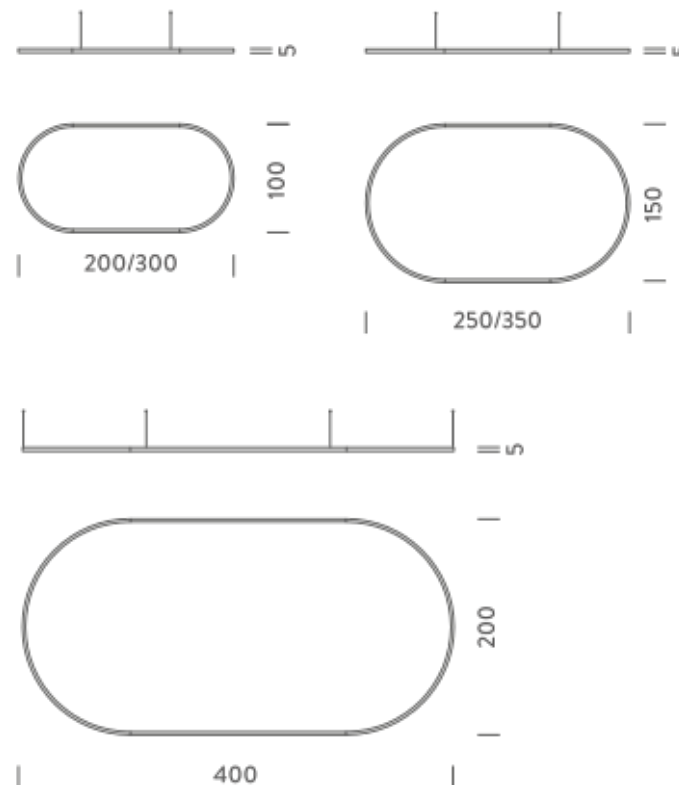

4X2M | UP - DOWNLIGHT - 2700K

LAMPING

Source	Linear LED
Total power	296W
Emission	Diffused orientable
Switching	DALI 1-100%
Tension	220/240V
Color temperature	2700K
Luminous flux	17126lm
Typ CRI	90
Energy class	E
IP class	40
Dimensions	400x200x5cm
Materials	Aluminium
Notes	included: 2 driver2 WALIM150W24VIN, 2x dimmer interface WDIMDALIHP, 4x electrical cables 5m, 6x adjustable metal cables length 3m (including ceiling attachment). Shipped in 4 pieces
Customization options	Shapes, sizes
Accessories	Canopy, for concrete ceiling | Ceiling plate, for false ceiling
Net lamp weight	12,2 kg

Codes

BZRO17C40G15DBO
BZRO17C40G15DNE
BZRO17C40G15DOR

Structure

white
black
gold

PACKAGE

Package 01 Dimension: 210x110x15 cm / Gross weight: 17,6 kg

Certificazioni