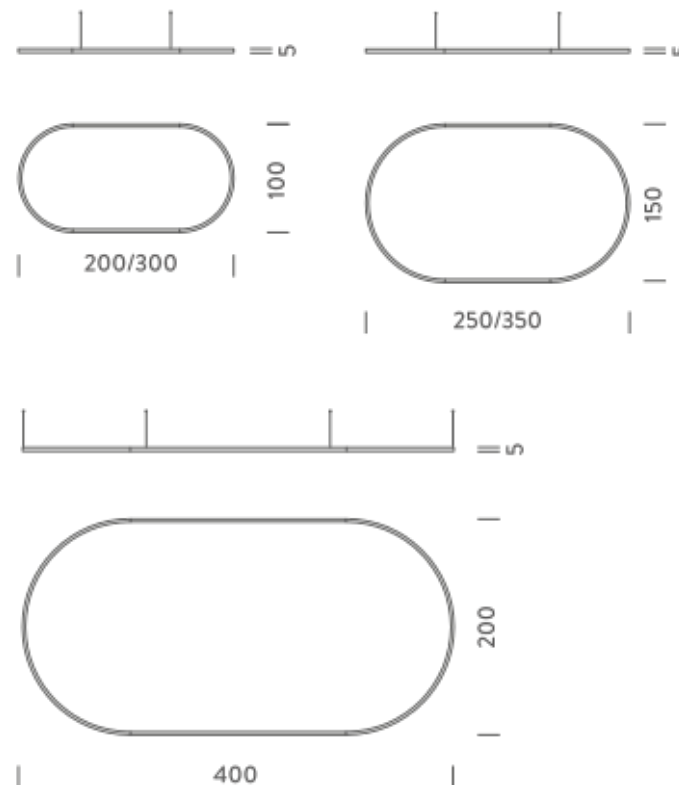

2,5X1,5M | UP - DOWNLIGHT - 4000K

LAMPING

Source	Linear LED
Total power	193W
Emission	Diffused orientable
Switching	DALI 1-100%
Tension	220/240V
Color temperature	4000K
Luminous flux	13152lm
Typ CRI	90
Energy class	D
IP class	40
Dimensions	250x150x5cm
Materials	Aluminium
Notes	included: 1 driver WALIM250W24VIN, 1 dimmer interface WDIMDALIHP, 4x electrical cables 5m, 6x adjustable metal cables length 3m (including ceiling attachment). Shipped in 4 pieces
Customization options	Shapes, sizes
Accessories	Canopy, for concrete ceiling | Ceiling plate, for false ceiling
Net lamp weight	8,1 kg

Codes

BZRO17B25G15NBO
BZRO17B25G15NNE
BZRO17B25G15NOR

Structure

white
black
gold

PACKAGE

Package 01 Dimension: 160x160x15 cm / Gross weight: 11,6 kg

Certificazioni