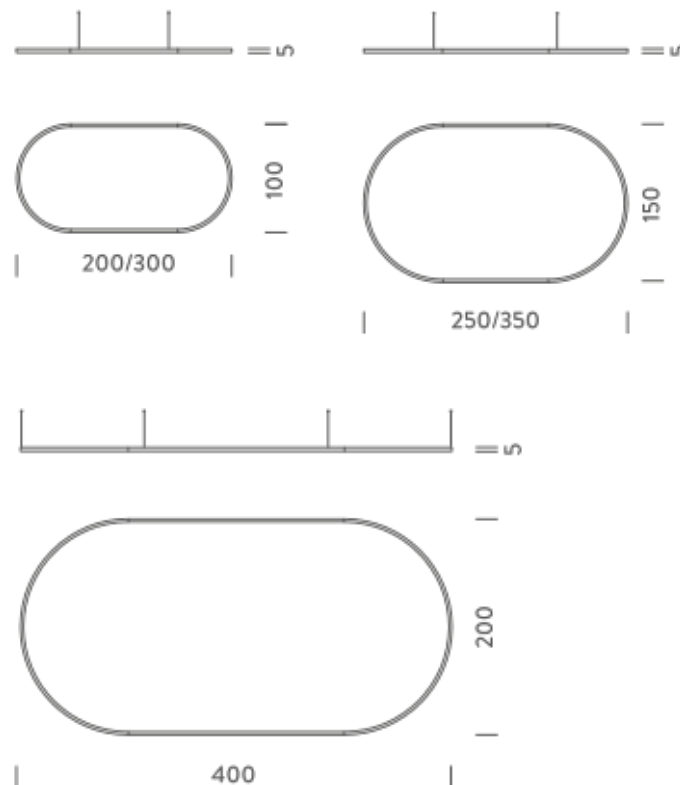

3,5X1,5M | DOWNLIGHT - 2700K

LAMPING

Source	Linear LED
Total power	125W
Emission	Diffused orientable
Switching	DALI 1-100%
Tension	220/240V
Color temperature	2700K
Luminous flux	7255lm
Typ CRI	90
Energy class	E
IP class	40
Dimensions	350x150x5cm
Materials	Aluminium
Notes	included: 1 driver WALIM150W24VIN, 1 dimmer interface WDIMDALIHP, 1x electrical cable 5m, 6x adjustable metal cables length 3m (including ceiling attachment). Shipped in 4 pieces
Customization options	Shapes, sizes
Accessories	Canopy, for concrete ceiling | Canopy box, 1 driver, 1 electrical cable | Ceiling plate, for false ceiling
Net lamp weight	9,1 kg

Codes

BZRO16B35G15DBO
BZRO16B35G15DNE
BZRO16B35G15DOR

Structure

white
black
gold

PACKAGE

Package 01 Dimension: 210x110x15 cm / Gross weight: 14,5 kg

Certificazioni

NEMO^{3,000}