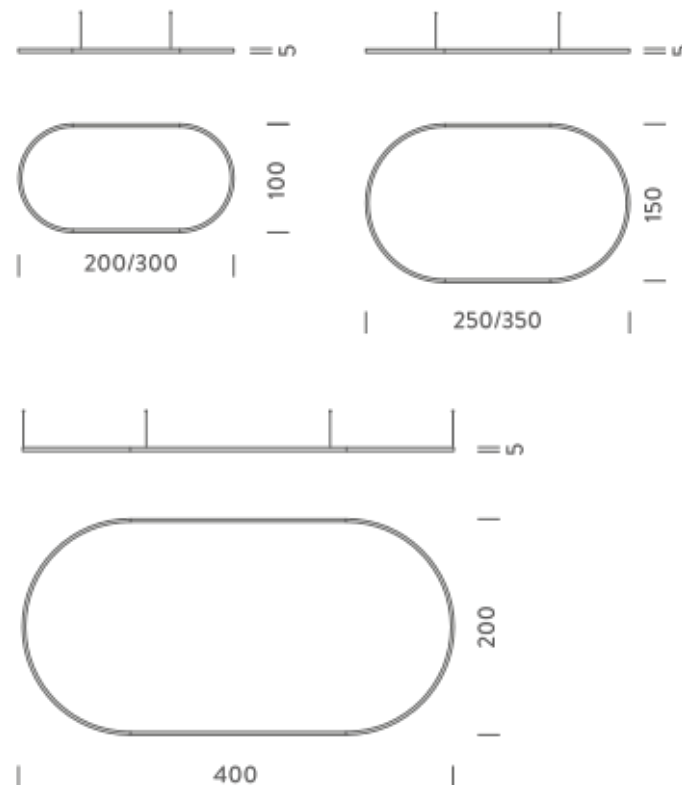

2X1M | DOWNLIGHT - 3000K

LAMPING

Source	Linear LED
Total power	74W
Emission	Diffused orientable
Switching	DALI 1-100%
Tension	110/240V
Color temperature	3000K
Luminous flux	4533lm
Typ CRI	90
Energy class	E
IP class	40
Dimensions	200x100x5cm
Materials	Aluminium
Notes	included: 1 driver WALIMLED100/24, 1 dimmer interface WDIMDALIHP, 1x electrical cable 5m, 4x adjustable metal cables length 3m (including ceiling attachment). Shipped assembled
Customization options	Shapes, sizes
Accessories	Canopy, for concrete ceiling | Canopy box, 1 driver, 1 electrical cable | Ceiling plate, for false ceiling
Net lamp weight	6 kg

Codes

BZRO16A20G15WBO
BZRO16A20G15WNE
BZRO16A20G15WOR

Structure

white
black
gold

PACKAGE

Package 01 Dimension: 210x110x15 cm / Gross weight: 11,4 kg

Certificazioni

NEMO^{3,000}