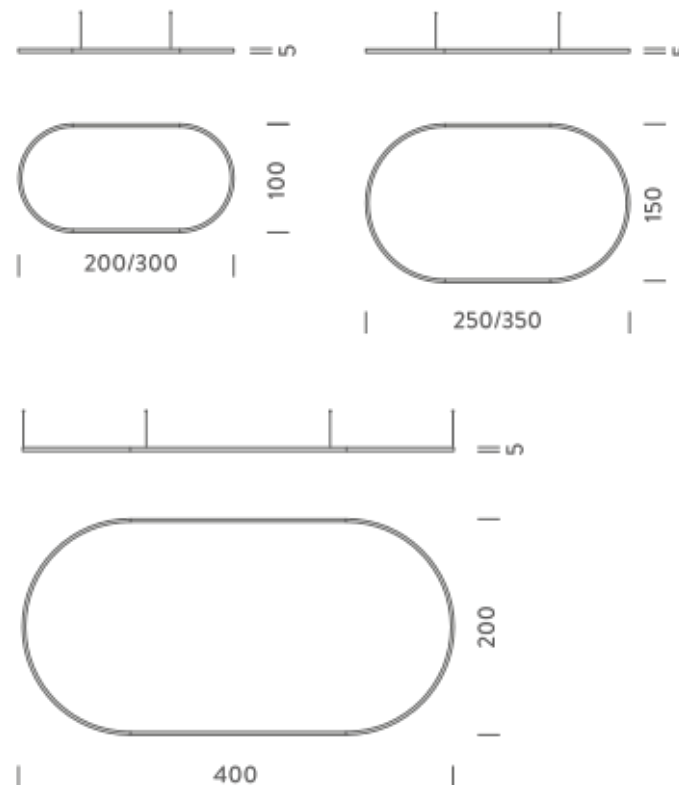

3X1M | DOWNLIGHT - 2700K

LAMPING

Source	Linear LED
Total power	103W
Emission	Diffused orientable
Switching	DALI 1-100%
Tension	220/240V
Color temperature	2700K
Luminous flux	5948lm
Typ CRI	90
Energy class	E
IP class	40
Dimensions	300x100x5cm
Materials	Aluminium
Notes	included: 1 driver WALIM150W24VIN, 1 dimmer interface WDIMDALIHP, 1x electrical cable 5m, 4x adjustable metal cables length 3m (including ceiling attachment). Shipped assembled
Customization options	Shapes, sizes
Accessories	Canopy, for concrete ceiling | Canopy box, 1 driver, 1 electrical cable | Ceiling plate, for false ceiling
Net lamp weight	7,7 kg

Codes

BZRO16A30G15DBO
BZRO16A30G15DNE
BZRO16A30G15DOR

Structure

white
black
gold

PACKAGE

Package 01 Dimension: 310x100x15 cm / Gross weight: 15,7 kg

Certificazioni

NEMO^{3,000}