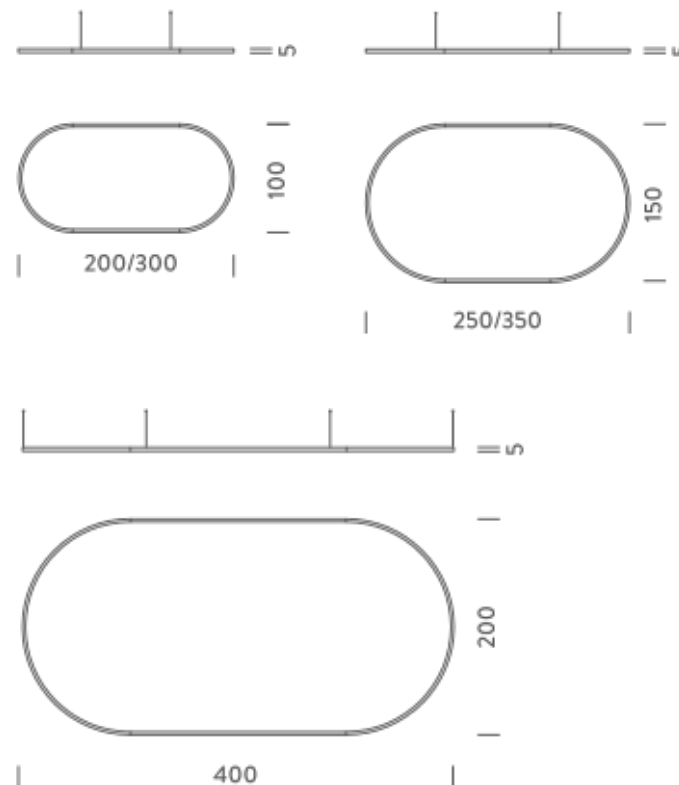

2,5X1,5M | UP - DOWNLIGHT - 2700K

LAMPING

Source	Linear LED
Total power	193W
Emission	Diffused orientable
Switching	DALI 1-100%
Tension	220/240V
Color temperature	2700K
Luminous flux	11179lm
Typ CRI	90
Energy class	E
IP class	40
Dimensions	250x150x5cm
Materials	Aluminium
Notes	included: 1 driver WALIM250W24VIN, 1 dimmer interface WDIMDALIHP, 4x electrical cables 5m, 6x adjustable metal cables length 3m (including ceiling attachment). Shipped in 4 pieces
Customization options	Shapes, sizes
Accessories	Canopy, for concrete ceiling | Ceiling plate, for false ceiling
Net lamp weight	8,1 kg

Codes

BZRO17B25G15DBO
BZRO17B25G15DNE
BZRO17B25G15DOR

Structure

white
black
gold

PACKAGE

Package 01 Dimension: 160x160x15 cm / Gross weight: 11,6 kg

Certificazioni