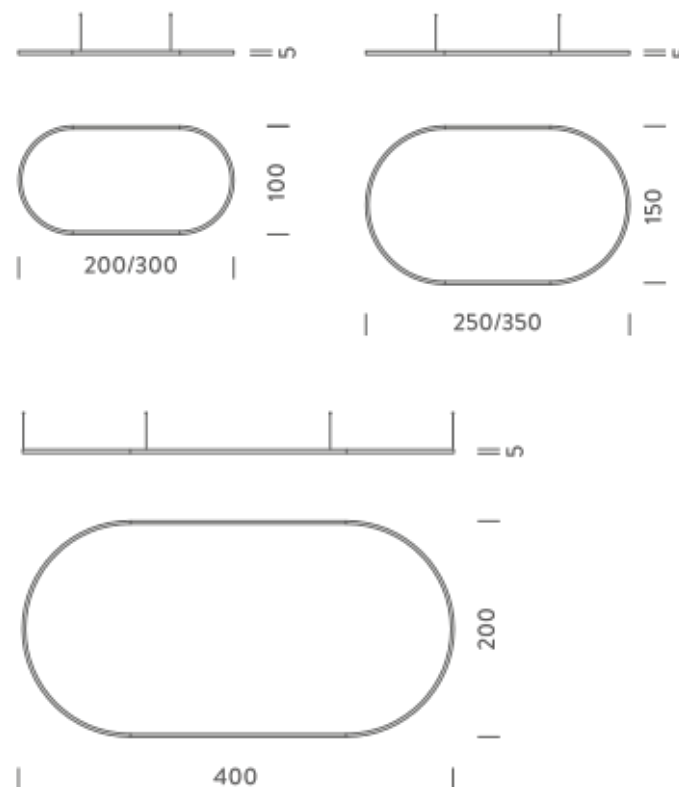

3,5X1,5M | UP - DOWNLIGHT - 2700K

LAMPING

Source	Linear LED
Total power	251W
Emission	Diffused orientable
Switching	DALI 1-100%
Tension	220/240V
Color temperature	2700K
Luminous flux	14511lm
Typ CRI	90
Energy class	E
IP class	40
Dimensions	350x150x5cm
Materials	Aluminium
Notes	included: 2 drivers WALIM150W24VIN, 2x dimmer interface WDIMDALIHP, 4x electrical cables 5m, 6x adjustable metal cables length 3m (including ceiling attachment). Shipped in 4 pieces
Customization options	Shapes, sizes
Accessories	Canopy, for concrete ceiling | Ceiling plate, for false ceiling
Net lamp weight	9,9 kg

Codes

BZRO17B35G15DBO
BZRO17B35G15DNE
BZRO17B35G15DOR

Structure

white
black
gold

PACKAGE

Package 01 Dimension: 210x110x15 cm / Gross weight: 15,3 kg

Certificazioni