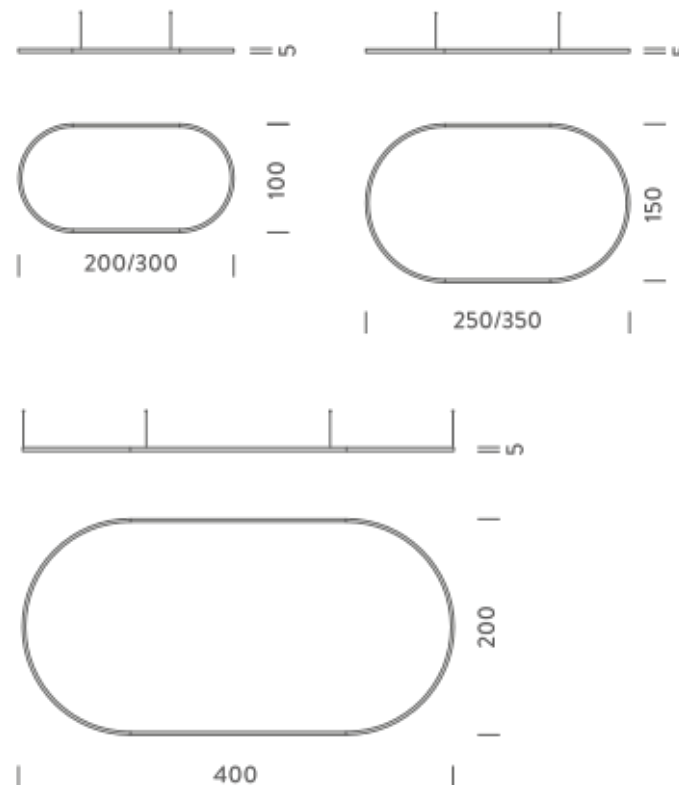

2,5X1,5M | DOWNLIGHT - 3000K

LAMPING

Source	Linear LED
Total power	97W
Emission	Diffused orientable
Switching	DALI 1-100%
Tension	220/240V
Color temperature	3000K
Luminous flux	5918lm
Typ CRI	90
Energy class	E
IP class	40
Dimensions	250x150x5cm
Materials	Aluminium
Notes	included: 1 driver WALIM150W24VIN, 1 dimmer interface WDIMDALIHP, 1x electrical cable 5m, 6x adjustable metal cables length 3m (including ceiling attachment). Shipped in 4 pieces
Customization options	Shapes, sizes
Accessories	Canopy, for concrete ceiling | Canopy box, 1 driver, 1 electrical cable | Ceiling plate, for false ceiling
Net lamp weight	7,3 kg

Codes

BZRO16B25G15WBO
BZRO16B25G15WNE
BZRO16B25G15WOR

Structure

white
black
gold

PACKAGE

Package 01 Dimension: 160x160x15 cm / Gross weight: 10,8 kg

Certificazioni

NEMO^{3,000}