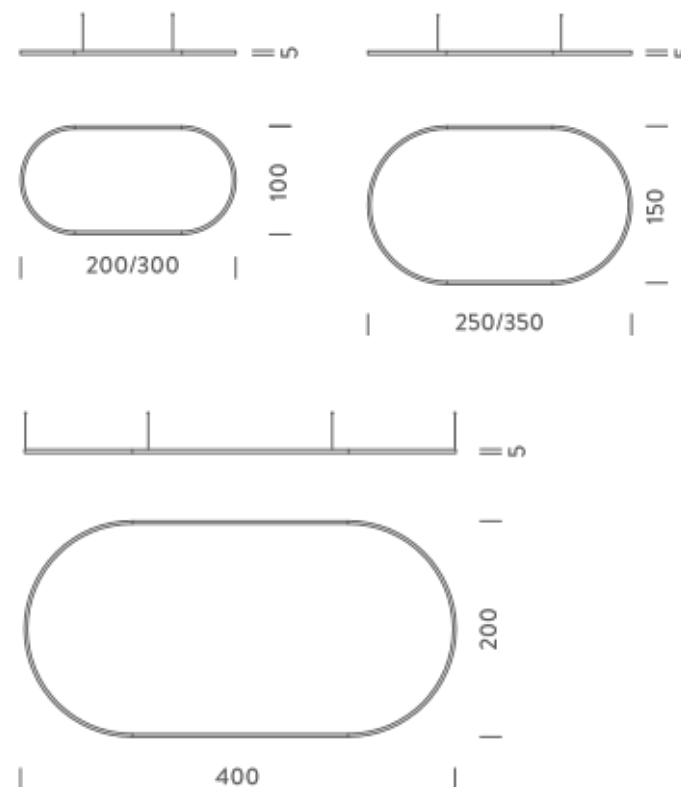

2X1M | UP - DOWNLIGHT - 2700K

LAMPING

Source	Linear LED
Total power	148W
Emission	Diffused orientable
Switching	DALI 1-100%
Tension	220/240V
Color temperature	2700K
Luminous flux	8563lm
Typ CRI	90
Energy class	E
IP class	40
Dimensions	200x100x5cm
Materials	Aluminium
Notes	included: 1 driver WALIM150W24VIN, 1 dimmer interface WDIMDALIHP, 2x electrical cables 5m, 4x adjustable metal cables length 3m (including ceiling attachment). Shipped assembled
Customization options	Shapes, sizes
Accessories	Canopy, for concrete ceiling | Canopy box, 1 driver, 2 electrical cables | Ceiling plate, for false ceiling
Net lamp weight	6,1 kg

Codes

BZRO17A20G15DBO
BZRO17A20G15DNE
BZRO17A20G15DOR

Structure

white
black
gold

PACKAGE

Package 01 Dimension: 210x110x15 cm / Gross weight: 11,5 kg

Certificazioni

NEMO^{3.000}