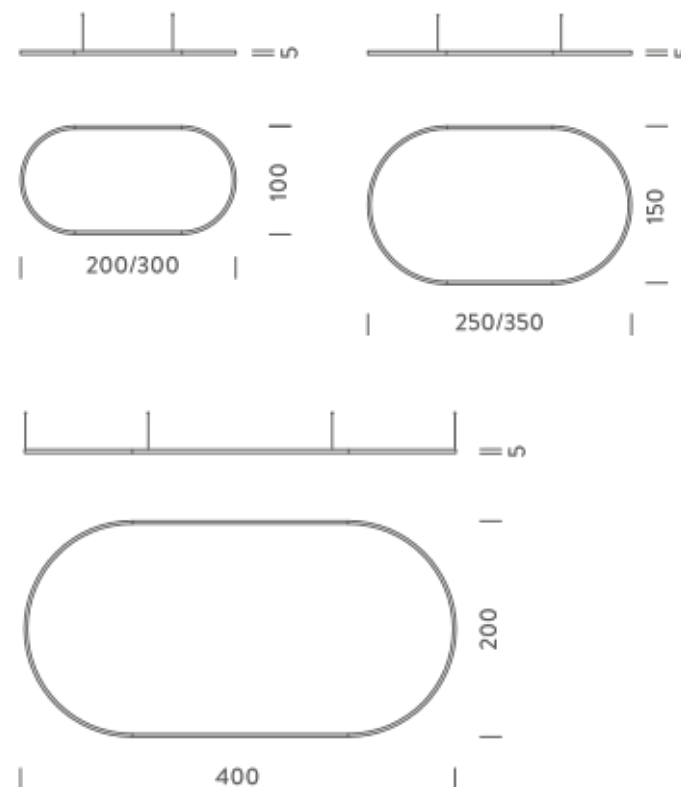

2X1M | DOWNLIGHT - 2700K

LAMPING

Source	Linear LED
Total power	74W
Emission	Diffused orientable
Switching	DALI 1-100%
Tension	110/240V
Color temperature	2700K
Luminous flux	4282lm
Typ CRI	90
Energy class	E
IP class	40
Dimensions	200x100x5cm
Materials	Aluminium
Notes	included: 1 driver WALIMLED100/24, 1 dimmer interface WDIMDALIHP, 1x electrical cable 5m, 4x adjustable metal cables length 3m (including ceiling attachment). Shipped assembled
Customization options	Shapes, sizes
Accessories	Canopy, for concrete ceiling | Canopy box, 1 driver, 1 electrical cable | Ceiling plate, for false ceiling
Net lamp weight	6 kg

Codes

BZRO16A20G15DBO
BZRO16A20G15DNE
BZRO16A20G15DOR

Structure

white
black
gold

PACKAGE

Package 01 Dimension: 210x110x15 cm / Gross weight: 11,4 kg

Certificazioni

NEMO^{3.000}