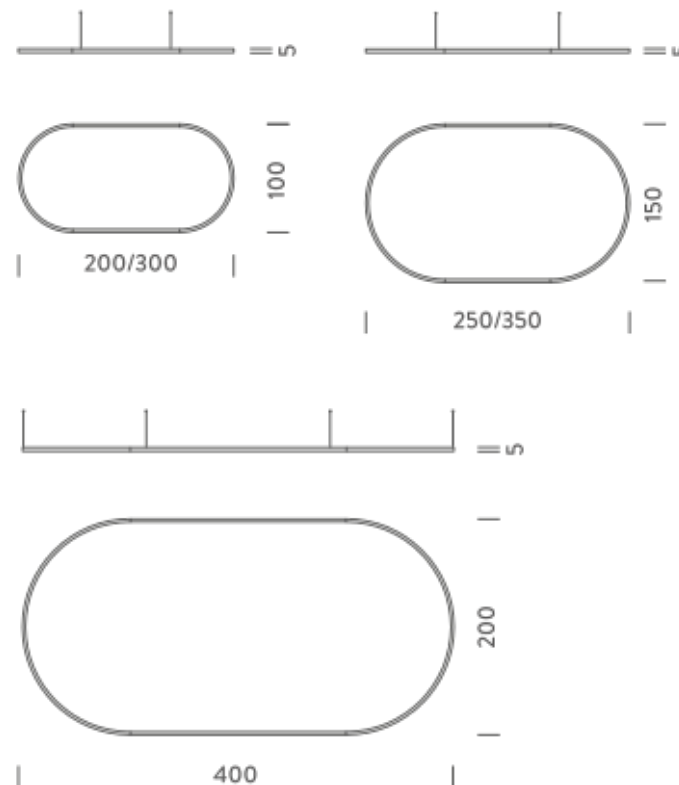

4X2M | DOWNLIGHT - 2700K

LAMPING

Source	Linear LED
Total power	148W
Emission	Diffused orientable
Switching	DALI 1-100%
Tension	220/240V
Color temperature	2700K
Luminous flux	8536lm
Typ CRI	90
Energy class	E
IP class	40
Dimensions	400x200x5cm
Materials	Aluminium
Notes	included: 1 driver WALIM250W24VIN, 1 dimmer interface WDIMDALIHP, 4x electrical cables 5m, 6x adjustable metal cables length 3m (including ceiling attachment). Shipped in 4 pieces
Customization options	Shapes, sizes
Accessories	Canopy, for concrete ceiling | Ceiling plate, for false ceiling
Net lamp weight	11,4 kg

Codes

BZRO16C40G15DBO
BZRO16C40G15DNE
BZRO16C40G15DOR

Structure

white
black
gold

PACKAGE

Package 01 Dimension: 210x110x15 cm / Gross weight: 16,8 kg

Certificazioni