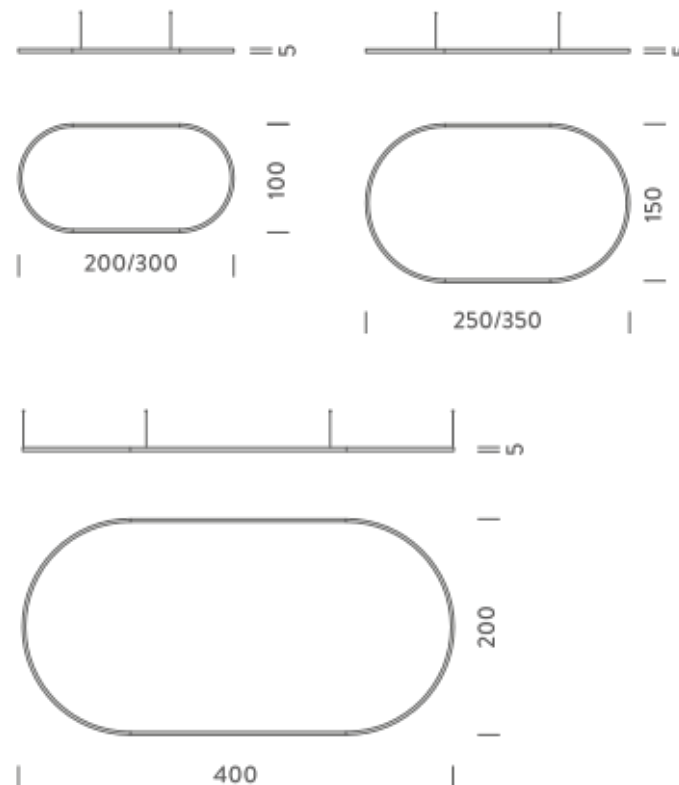

2X1M | UP - DOWNLIGHT - 3000K

LAMPING

Source	Linear LED
Total power	148W
Emission	Diffused orientable
Switching	DALI 1-100%
Tension	220/240V
Color temperature	3000K
Luminous flux	9067lm
Typ CRI	90
Energy class	E
IP class	40
Dimensions	200x100x5cm
Materials	Aluminium
Notes	included: 1 driver WALIM150W24VIN, 1 dimmer interface WDIMDALIHP, 2x electrical cables 5m, 4x adjustable metal cables length 3m (including ceiling attachment). Shipped assembled
Customization options	Shapes, sizes
Accessories	Canopy, for concrete ceiling | Canopy box, 1 driver, 2 electrical cables | Ceiling plate, for false ceiling
Net lamp weight	6,1 kg

Codes

BZRO17A20G15WBO
BZRO17A20G15WNE
BZRO17A20G15WOR

Structure

white
black
gold

PACKAGE

Package 01 Dimension: 210x110x15 cm / Gross weight: 11,5 kg

Certificazioni

NEMO^{3.000}