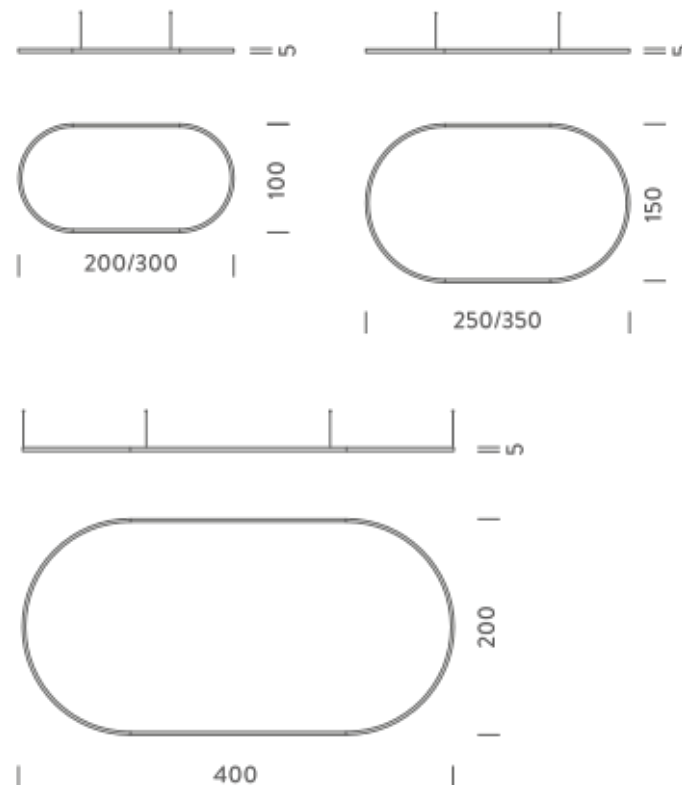

3,5X1,5M | DOWNLIGHT - 3000K

LAMPING

Source	Linear LED
Total power	125W
Emission	Diffused orientable
Switching	DALI 1-100%
Tension	220/240V
Color temperature	3000K
Luminous flux	7682lm
Typ CRI	90
Energy class	E
IP class	40
Dimensions	350x150x5cm
Materials	Aluminium
Notes	included: 1 driver WALIM150W24VIN, 1 dimmer interface WDIMDALIHP, 1x electrical cable 5m, 6x adjustable metal cables length 3m (including ceiling attachment). Shipped in 4 pieces
Customization options	Shapes, sizes
Accessories	Canopy, for concrete ceiling | Canopy box, 1 driver, 1 electrical cable | Ceiling plate, for false ceiling
Net lamp weight	9,1 kg

Codes

BZRO16B35G15WBO
BZRO16B35G15WNE
BZRO16B35G15WOR

Structure

white
black
gold

PACKAGE

Package 01 Dimension: 210x110x15 cm / Gross weight: 14,5 kg

Certificazioni

NEMO^{3,000}