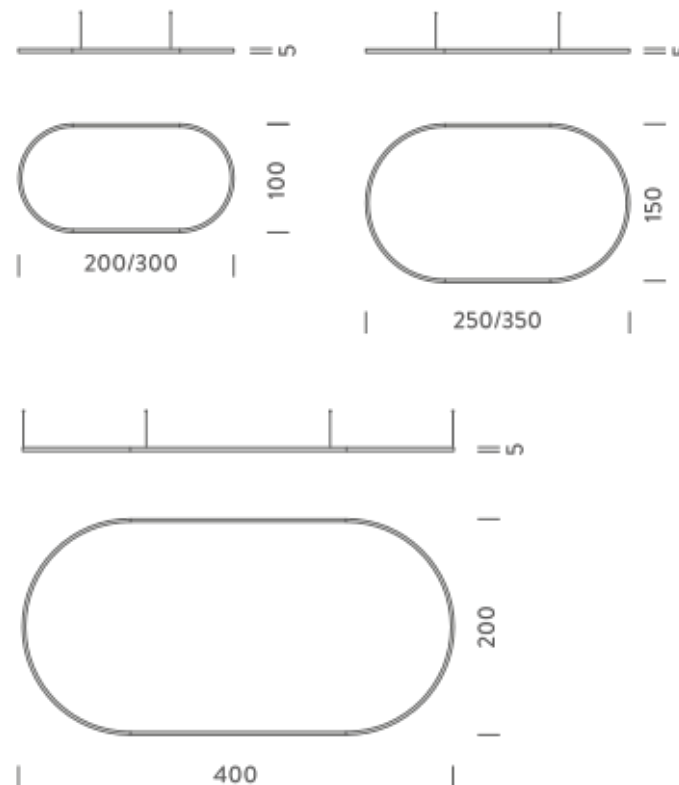

3X1M | UP - DOWNLIGHT - 4000K

LAMPING

Source	Linear LED
Total power	206W
Emission	Diffused orientable
Switching	DALI 1-100%
Tension	220/240V
Color temperature	4000K
Luminous flux	13994lm
Typ CRI	90
Energy class	D
IP class	40
Dimensions	300x100x5cm
Materials	Aluminium
Notes	included: 1 driver WALIM250W24VIN, 1 dimmer interface WDIMDALIHP, 2x electrical cables 5m, 4x adjustable metal cables length 3m (including ceiling attachment). Shipped assembled
Customization options	Shapes, sizes
Accessories	Canopy, for concrete ceiling | Canopy box, 1 driver, 2 electrical cables | Ceiling plate, for false ceiling
Net lamp weight	8 kg

Codes

BZRO17A30G15NBO
BZRO17A30G15NNE
BZRO17A30G15NOR

Structure

white
black
gold

PACKAGE

Package 01 Dimension: 310x100x15 cm / Gross weight: 16 kg

Certificazioni

NEMO^{3,000}