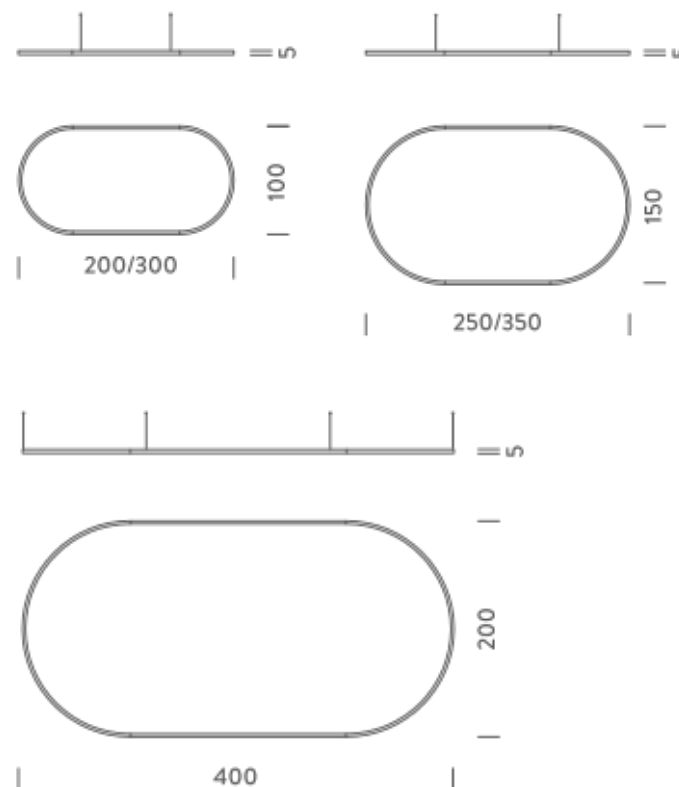

3,5X1,5M | UP - DOWNLIGHT - 4000K

LAMPING

Source	Linear LED
Total power	251W
Emission	Diffused orientable
Switching	DALI 1-100%
Tension	220/240V
Color temperature	4000K
Luminous flux	17072lm
Typ CRI	90
Energy class	D
IP class	40
Dimensions	350x150x5cm
Materials	Aluminium
Notes	included: 2 drivers WALIM150W24VIN, 2x dimmer interface WDIMDALIHP, 4x electrical cables 5m, 6x adjustable metal cables length 3m (including ceiling attachment). Shipped in 4 pieces
Customization options	Shapes, sizes
Accessories	Canopy, for concrete ceiling | Ceiling plate, for false ceiling
Net lamp weight	9,9 kg

Codes

BZRO17B35G15NBO
BZRO17B35G15NNE
BZRO17B35G15NOR

Structure

white
black
gold

PACKAGE

Package 01 Dimension: 210x110x15 cm / Gross weight: 15,3 kg

Certificazioni