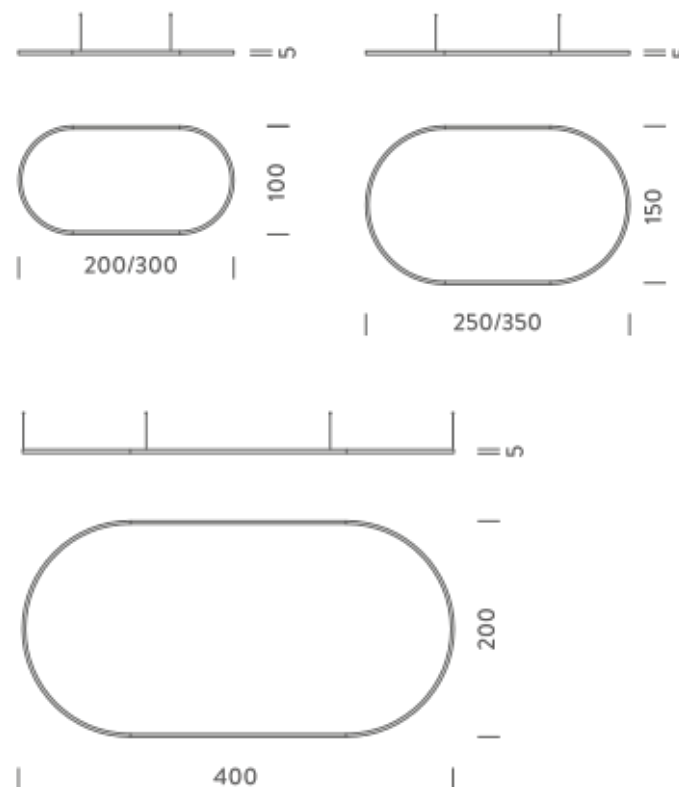

3,5X1,5M | UP - DOWNLIGHT - 3000K

LAMPING

Source	Linear LED
Total power	251W
Emission	Diffused orientable
Switching	DALI 1-100%
Tension	220/240V
Color temperature	3000K
Luminous flux	15364lm
Typ CRI	90
Energy class	E
IP class	40
Dimensions	350x150x5cm
Materials	Aluminium
Notes	included: 2 drivers WALIM150W24VIN, 2x dimmer interface WDIMDALIHP, 4x electrical cables 5m, 6x adjustable metal cables length 3m (including ceiling attachment). Shipped in 4 pieces
Customization options	Shapes, sizes
Accessories	Canopy, for concrete ceiling | Ceiling plate, for false ceiling
Net lamp weight	9,9 kg

Codes

BZRO17B35G15WBO
BZRO17B35G15WNE
BZRO17B35G15WOR

Structure

white
black
gold

PACKAGE

Package 01 Dimension: 210x110x15 cm / Gross weight: 15,3 kg

Certificazioni