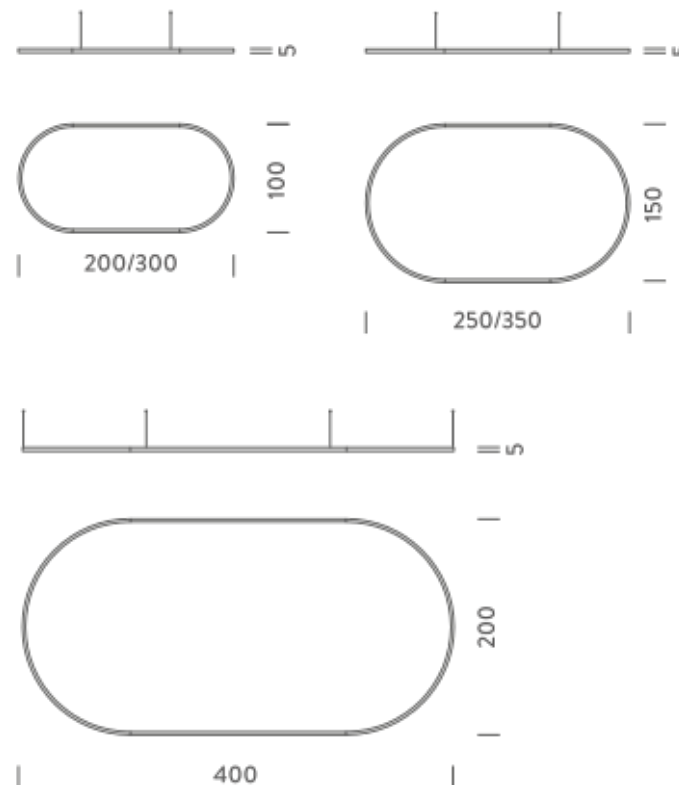

2X1M | DOWNLIGHT - 4000K

LAMPING

Source	Linear LED
Total power	74W
Emission	Diffused orientable
Switching	DALI 1-100%
Tension	110/240V
Color temperature	4000K
Luminous flux	5037lm
Typ CRI	90
Energy class	D
IP class	40
Dimensions	200x100x5cm
Materials	Aluminium
Notes	included: 1 driver WALIMLED100/24, 1 dimmer interface WDIMDALIHP, 1x electrical cable 5m, 4x adjustable metal cables length 3m (including ceiling attachment). Shipped assembled
Customization options	Shapes, sizes
Accessories	Canopy, for concrete ceiling | Canopy box, 1 driver, 1 electrical cable | Ceiling plate, for false ceiling
Net lamp weight	6 kg

Codes

BZRO16A20G15NBO
BZRO16A20G15NNE
BZRO16A20G15NOR

Structure

white
black
gold

PACKAGE

Package 01 Dimension: 210x110x15 cm / Gross weight: 11,4 kg

Certificazioni

NEMO^{3,000}