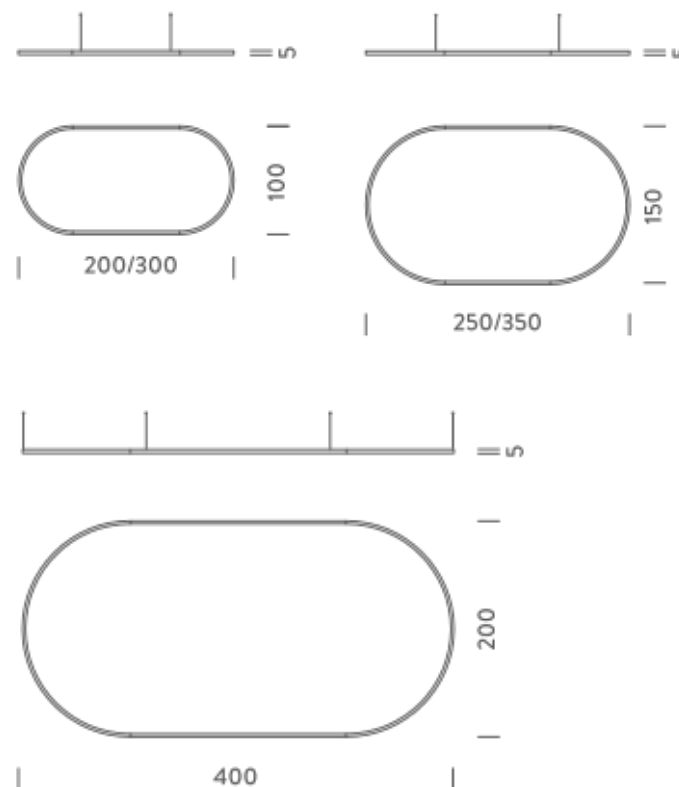

2,5X1,5M | UP - DOWNLIGHT - 3000K

LAMPING

Source	Linear LED
Total power	193W
Emission	Diffused orientable
Switching	DALI 1-100%
Tension	220/240V
Color temperature	3000K
Luminous flux	11836lm
Typ CRI	90
Energy class	E
IP class	40
Dimensions	250x150x5cm
Materials	Aluminium
Notes	included: 1 driver WALIM250W24VIN, 1 dimmer interface WDIMDALIHP, 4x electrical cables 5m, 6x adjustable metal cables length 3m (including ceiling attachment). Shipped in 4 pieces
Customization options	Shapes, sizes
Accessories	Canopy, for concrete ceiling | Ceiling plate, for false ceiling
Net lamp weight	8,1 kg

Codes

BZRO17B25G15WBO
BZRO17B25G15WNE
BZRO17B25G15WOR

Structure

white
black
gold

PACKAGE

Package 01 Dimension: 160x160x15 cm / Gross weight: 11,6 kg

Certificazioni