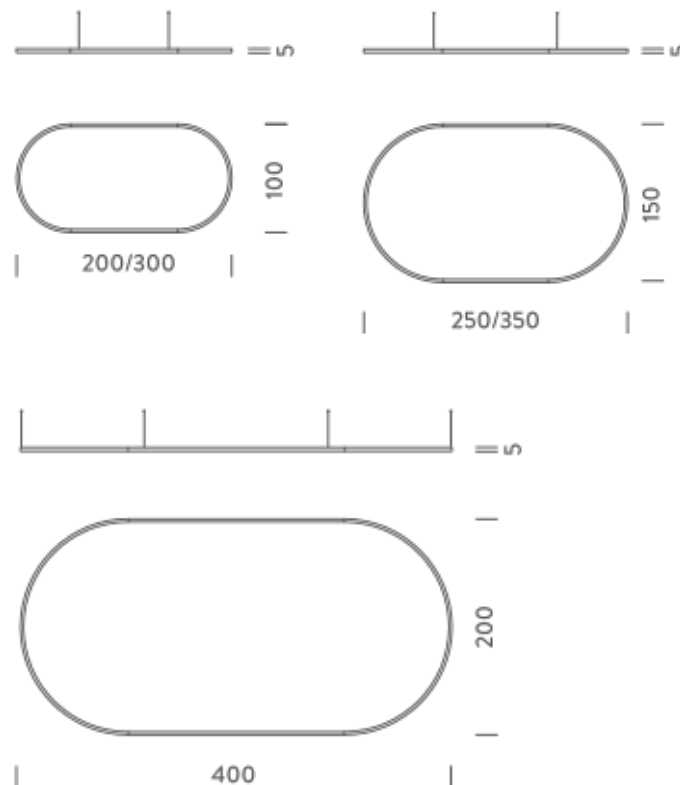

3X1M | UP - DOWNLIGHT - 3000K

LAMPING

Source	Linear LED
Total power	206W
Emission	Diffused orientable
Switching	DALI 1-100%
Tension	220/240V
Color temperature	3000K
Luminous flux	12595lm
Typ CRI	90
Energy class	E
IP class	40
Dimensions	300x100x5cm
Materials	Aluminium
Notes	included: 1 driver WALIM250W24VIN, 1 dimmer interface WDIMDALIHP, 2x electrical cables 5m, 4x adjustable metal cables length 3m (including ceiling attachment). Shipped assembled
Customization options	Shapes, sizes
Accessories	Canopy, for concrete ceiling | Canopy box, 1 driver, 2 electrical cables | Ceiling plate, for false ceiling
Net lamp weight	8 kg

Codes

BZRO17A30G15WBO
BZRO17A30G15WNE
BZRO17A30G15WOR

Structure

white
black
gold

PACKAGE

Package 01 Dimension: 310x100x15 cm / Gross weight: 16 kg

Certificazioni

NEMO^{3,000}