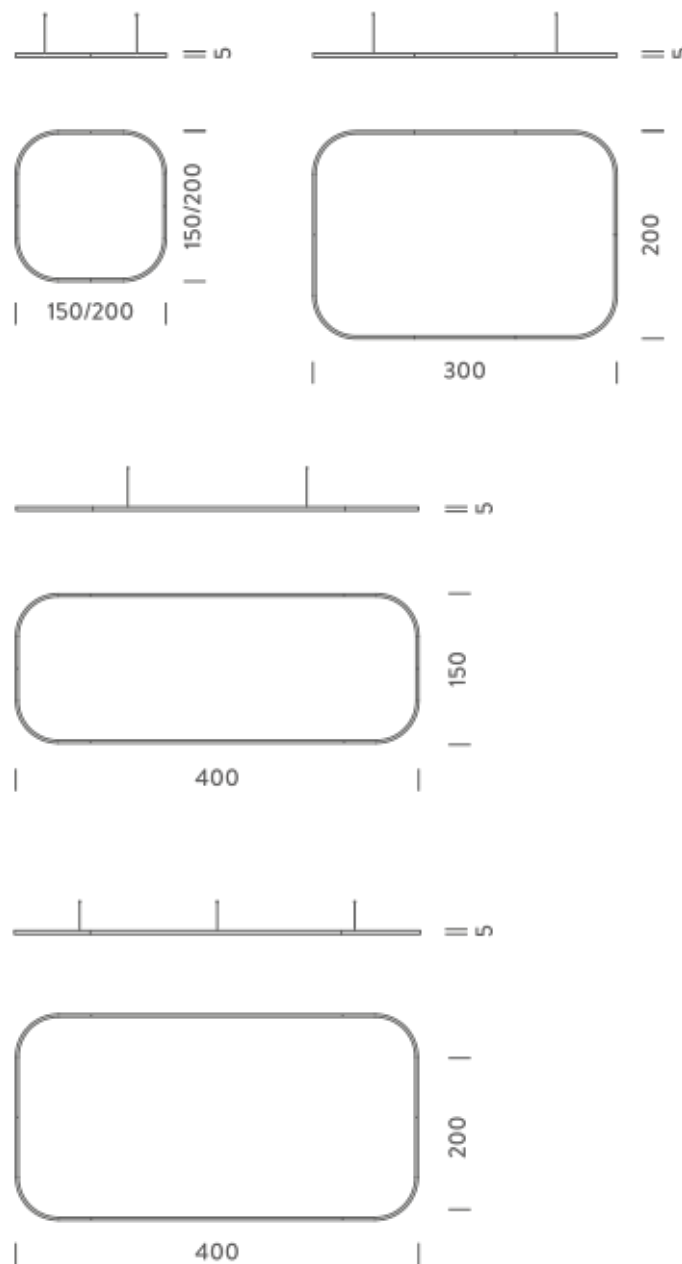

2X2M | UP - DOWNLIGHT - 4000K

LAMPING

Source	Linear LED
Total power	211W
Emission	Diffused orientable
Switching	DALI 1-100%
Tension	220/240V
Color temperature	4000K
Luminous flux	14347lm
Typ CRI	90
Energy class	D
IP class	40
Dimensions	200x200x5cm
Materials	Aluminium
Notes	included: 1 driver WALIM250W24VIN, 1 dimmer interface WDIMDALIHP, 2 electrical cables 5m, 4x adjustable metal cables length 3m (including ceiling attachment). Shipped in 2 pieces
Customization options	Shapes, sizes
Accessories	Canopy, for concrete ceiling | Canopy box, 1 driver, 2 electrical cables | Ceiling plate, for false ceiling
Net lamp weight	8,1 kg

Codes

BZRQ1716G15NBO
BZRQ1716G15NNE
BZRQ1716G15NOR

PACKAGE

Package 01 Dimension: 210x110x15 cm / Gross weight: 13,5 kg

Certificazioni

NEMO^{lighting}

Structure

white
black
gold