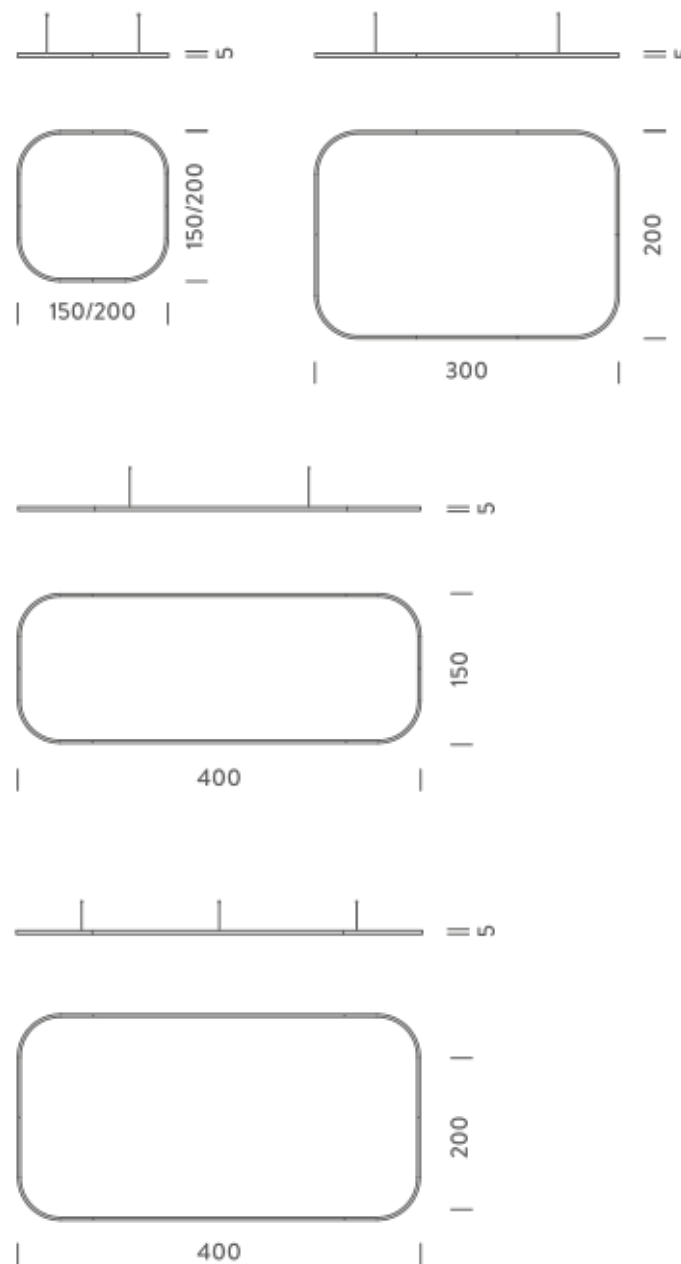

4X2M | UP - DOWNLIGHT - 3000K

LAMPING

Source	Linear LED
Total power	326W
Emission	Diffused orientable
Switching	DALI 1-100%
Tension	220/240V
Color temperature	3000K
Luminous flux	19968lm
Typ CRI	90
Energy class	E
IP class	40
Dimensions	400x200x5cm
Materials	Aluminium
Notes	included: 2 drivers WALIM250W24VIN, 2x dimmer interface WDIMDALIHP, 4 electrical cables 5m, 6x adjustable metal cables length 3m (including ceiling attachment). Shipped in 4 pieces
Customization options	Shapes, sizes
Accessories	Canopy, for concrete ceiling | Ceiling plate, for false ceiling
Net lamp weight	13,2 kg

Codes

BZRQ1724G15WBO
BZRQ1724G15WNE
BZRQ1724G15WOR

PACKAGE

Package 01

Structure

white
black
gold

Dimension: 310x110x15 cm / Gross weight: 21,2 kg

Certificazioni