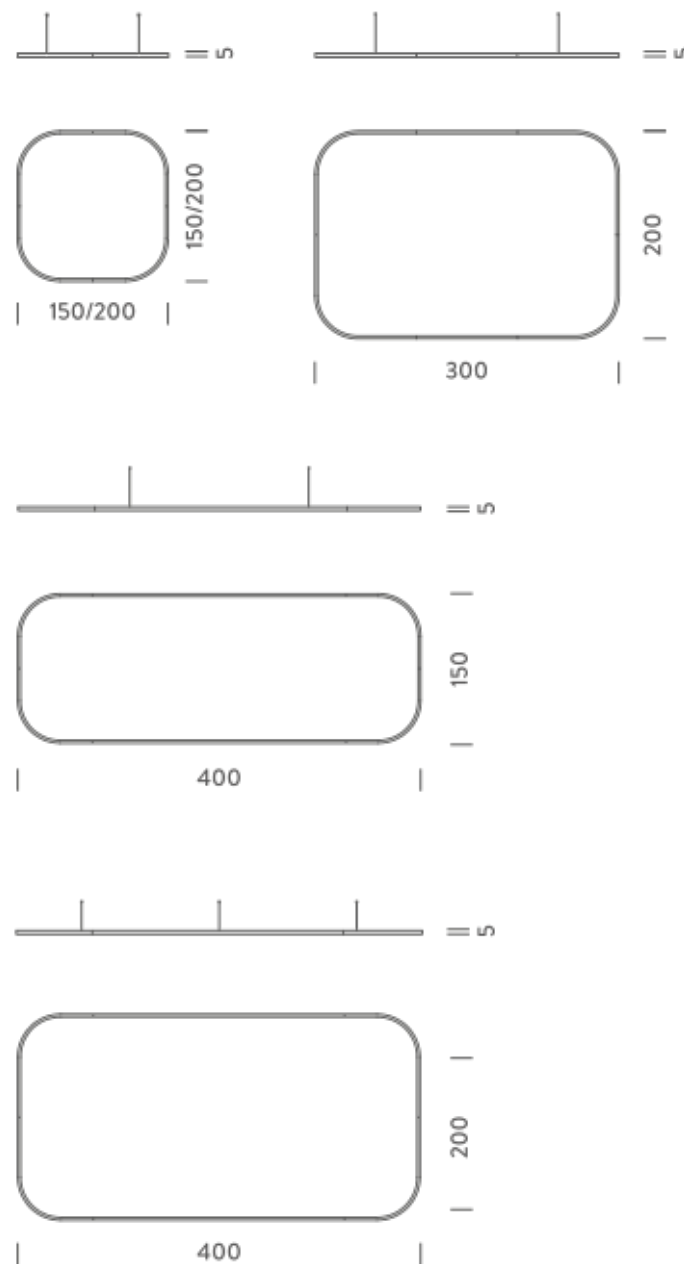

1,5X1,5M | UP - DOWNLIGHT - 2700K

LAMPING

Source	Linear LED
Total power	154W
Emission	Diffused orientable
Switching	DALI 1-100%
Tension	220/240V
Color temperature	2700K
Luminous flux	8863lm
Typ CRI	90
Energy class	E
IP class	40
Dimensions	150x150x5cm
Materials	Aluminium
Notes	

included: 1 driver WALIM250W24VIN, 1 dimmer interface WDIMDALIHP, 1 electrical cable 5m, 4x adjustable metal cables length 3m (including ceiling attachment). Shipped assembled

Customization options

Shapes, sizes

Accessories

Canopy, for concrete ceiling | Canopy box, 1 driver, 1 electrical cable | Ceiling plate, for false ceiling

Net lamp weight

6,1 kg

Codes

BZRQ1712G15DBO
BZRQ1712G15DNE
BZRQ1712G15DOR

Structure

white
black
gold

PACKAGE

Package 01

Dimension: 160x160x15 cm / Gross weight: 9,6 kg

Certificazioni

NEMO 3.000