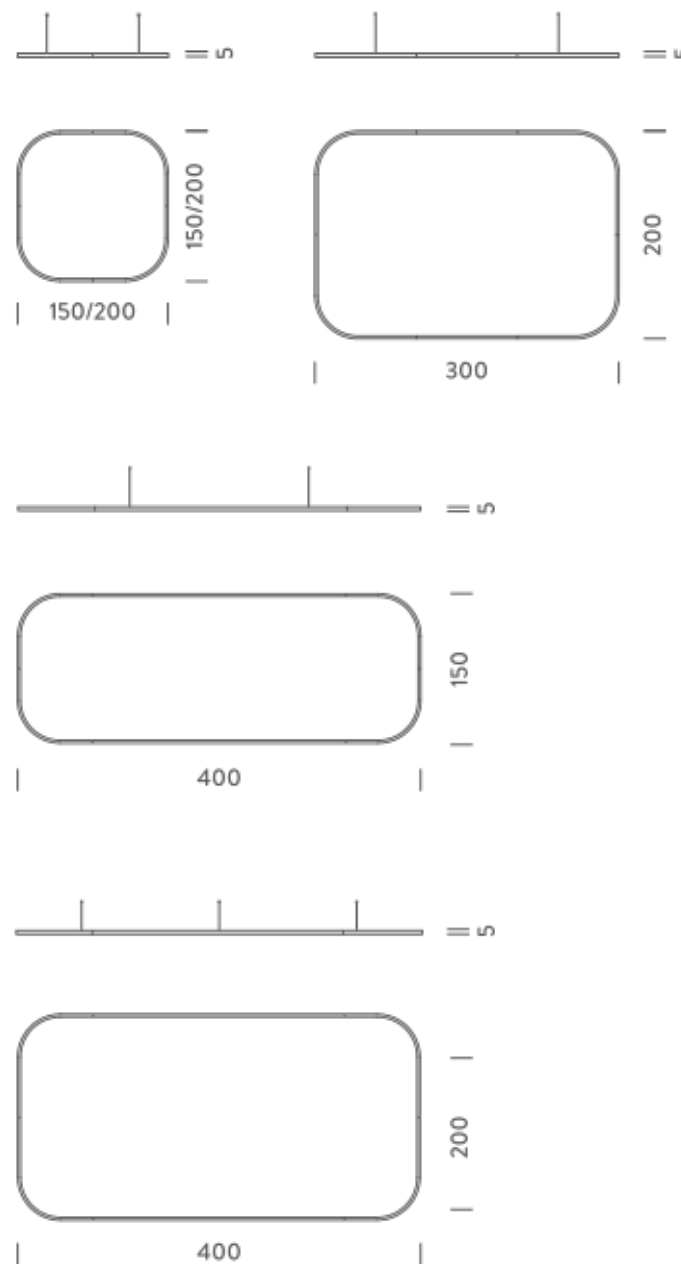

2X2M | UP - DOWNLIGHT - 3000K

LAMPING

Source	Linear LED
Total power	211W
Emission	Diffused orientable
Switching	DALI 1-100%
Tension	220/240V
Color temperature	3000K
Luminous flux	12912lm
Typ CRI	90
Energy class	E
IP class	40
Dimensions	200x200x5cm
Materials	Aluminium
Notes	included: 1 driver WALIM250W24VIN, 1 dimmer interface WDIMDALIHP, 2 electrical cables 5m, 4x adjustable metal cables length 3m (including ceiling attachment). Shipped in 2 pieces
Customization options	Shapes, sizes
Accessories	Canopy, for concrete ceiling | Canopy box, 1 driver, 2 electrical cables | Ceiling plate, for false ceiling
Net lamp weight	8,1 kg

Codes

BZRQ1716G15WBO
BZRQ1716G15WNE
BZRQ1716G15WOR

PACKAGE

Package 01 Dimension: 210x110x15 cm / Gross weight: 13,5 kg

Certificazioni

NEMO s.p.a.