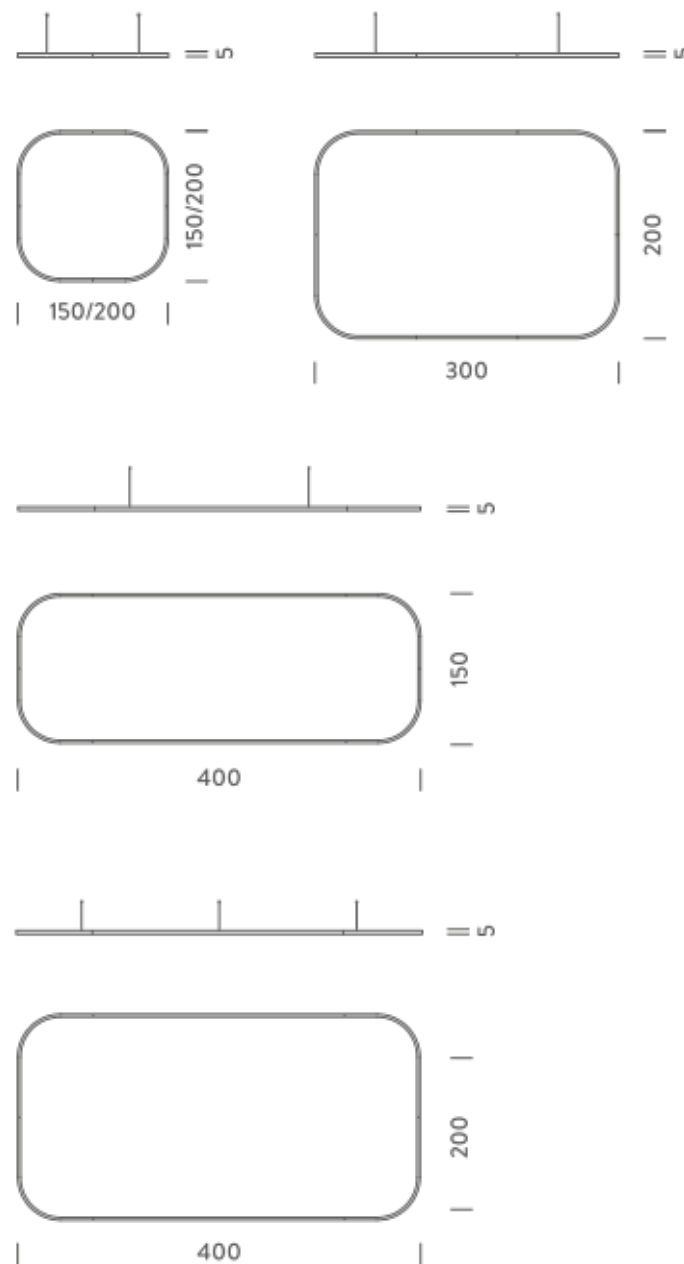

### Structure

white  
black  
gold

Dimension: 310x110x15 cm / Gross weight: 20,1 kg