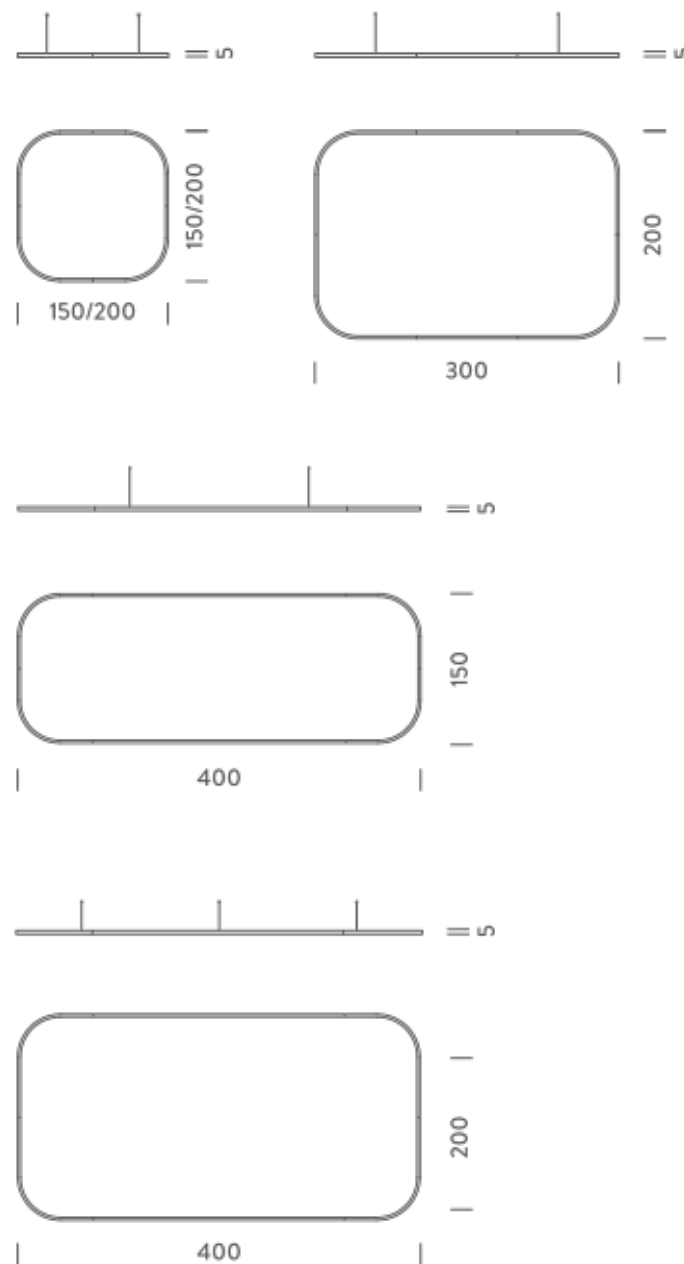

3X2M | DOWNLIGHT - 2700K

LAMPING

Source	Linear LED
Total power	134W
Emission	Diffused orientable
Switching	DALI 1-100%
Tension	220/240V
Color temperature	2700K
Luminous flux	7764lm
Typ CRI	90
Energy class	E
IP class	40
Dimensions	300x200x5cm
Materials	Aluminium
Notes	included: 1 driver WALIM150W24VIN, 1 dimmer interface WDIMDALIHP, 2 electrical cables 5m, 4x adjustable metal cables length 3m (including ceiling attachment). Shipped in 2 pieces
Customization options	Shapes, sizes
Accessories	Canopy, for concrete ceiling | Canopy box, 1 driver, 2 electrical cables | Ceiling plate, for false ceiling
Net lamp weight	9,9 kg

Codes

BZRQ1610G15DBO
BZRQ1610G15DNE
BZRQ1610G15DOR

PACKAGE

Package 01 Dimension: 310x110x15 cm / Gross weight: 17,9 kg

Certificazioni

NEMO^{3.000}