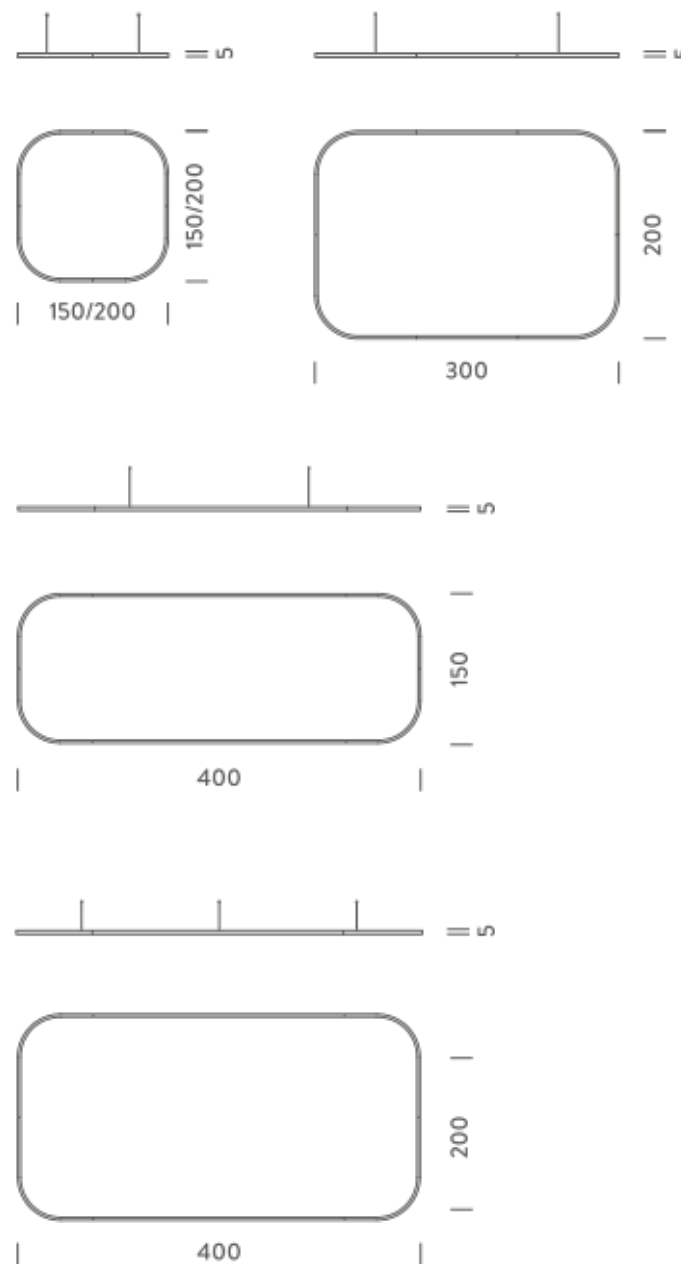

### Structure

white  
black  
gold

Dimension: 310x110x15 cm / Gross weight: 18,7 kg