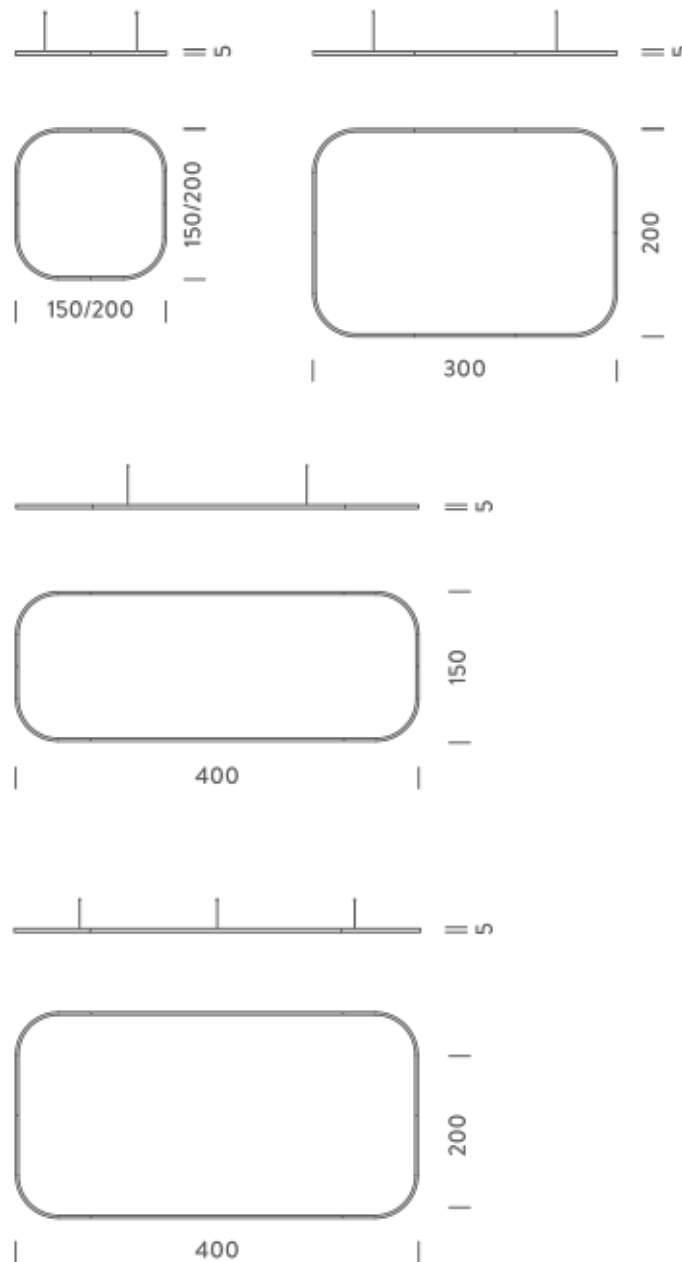

2X2M | UP - DOWNLIGHT - 2700K

LAMPING

Source	Linear LED
Total power	211W
Emission	Diffused orientable
Switching	DALI 1-100%
Tension	220/240V
Color temperature	2700K
Luminous flux	12195lm
Typ CRI	90
Energy class	E
IP class	40
Dimensions	200x200x5cm
Materials	Aluminium
Notes	included: 1 driver WALIM250W24VIN, 1 dimmer interface WDIMDALIHP, 2 electrical cables 5m, 4x adjustable metal cables length 3m (including ceiling attachment). Shipped in 2 pieces

Customization options

Accessories

Net lamp weight

Codes

BZRQ1716G15DBO
BZRQ1716G15DNE
BZRQ1716G15DOR

Shapes, sizes

Canopy, for concrete ceiling | Canopy box, 1 driver, 2 electrical cables | Ceiling plate, for false ceiling

8,1 kg

Structure

white
black
gold

PACKAGE

Package 01

Dimension: 210x110x15 cm / Gross weight: 13,5 kg

Certificazioni

NEMO^{3.000}