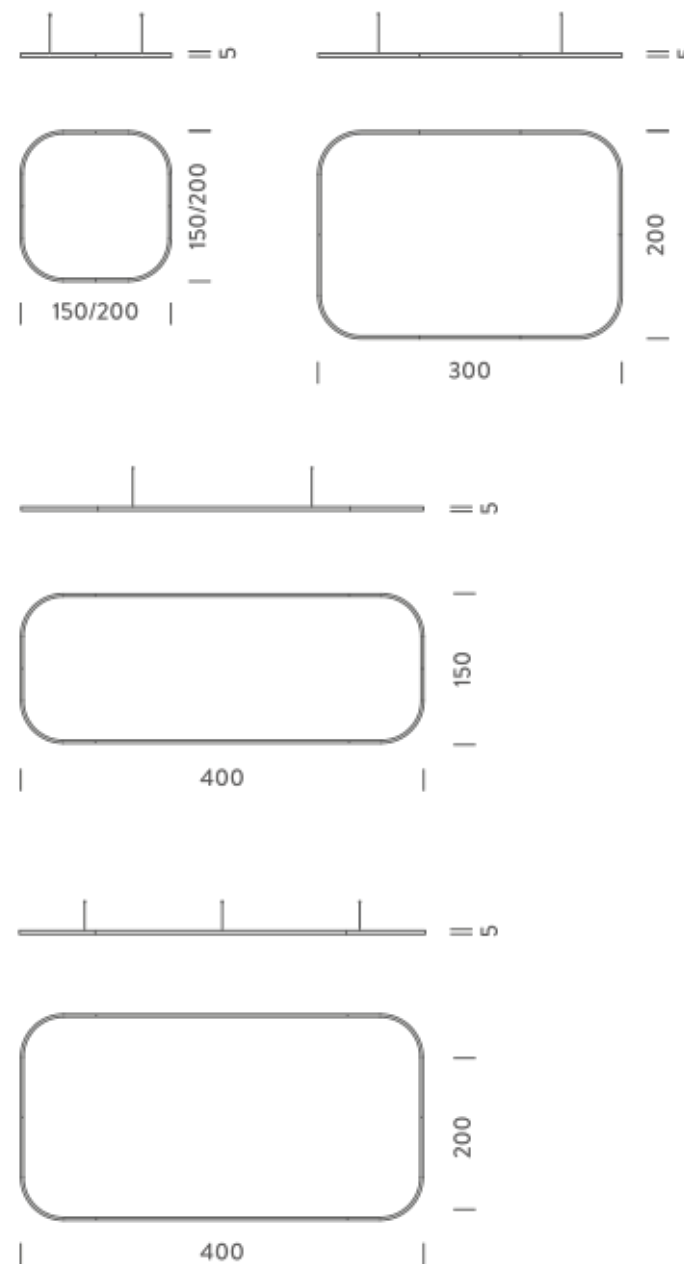

1,5X1,5M | DOWNLIGHT - 2700K

LAMPING

Source	Linear LED
Total power	77W
Emission	Diffused orientable
Switching	DALI 1-100%
Tension	110/240V
Color temperature	2700K
Luminous flux	4432lm
Typ CRI	90
Energy class	E
IP class	40
Dimensions	150x150x5cm
Materials	Aluminium
Notes	included: 1 driver WALIMLED100/24, 1 dimmer interface WDIMDALIHP, 1 electrical cable 5m, 4x adjustable metal cables length 3m (including ceiling attachment). Shipped assembled
Customization options	Shapes, sizes
Accessories	Canopy, for concrete ceiling | Canopy box, 1 driver, 1 electrical cable | Ceiling plate, for false ceiling
Net lamp weight	6,1 kg

Codes

BZRQ1606G15DBO
BZRQ1606G15DNE
BZRQ1606G15DOR

PACKAGE

Package 01 Dimension: 160x160x15 cm / Gross weight: 9,6 kg

Certificazioni

NEMO 3.000