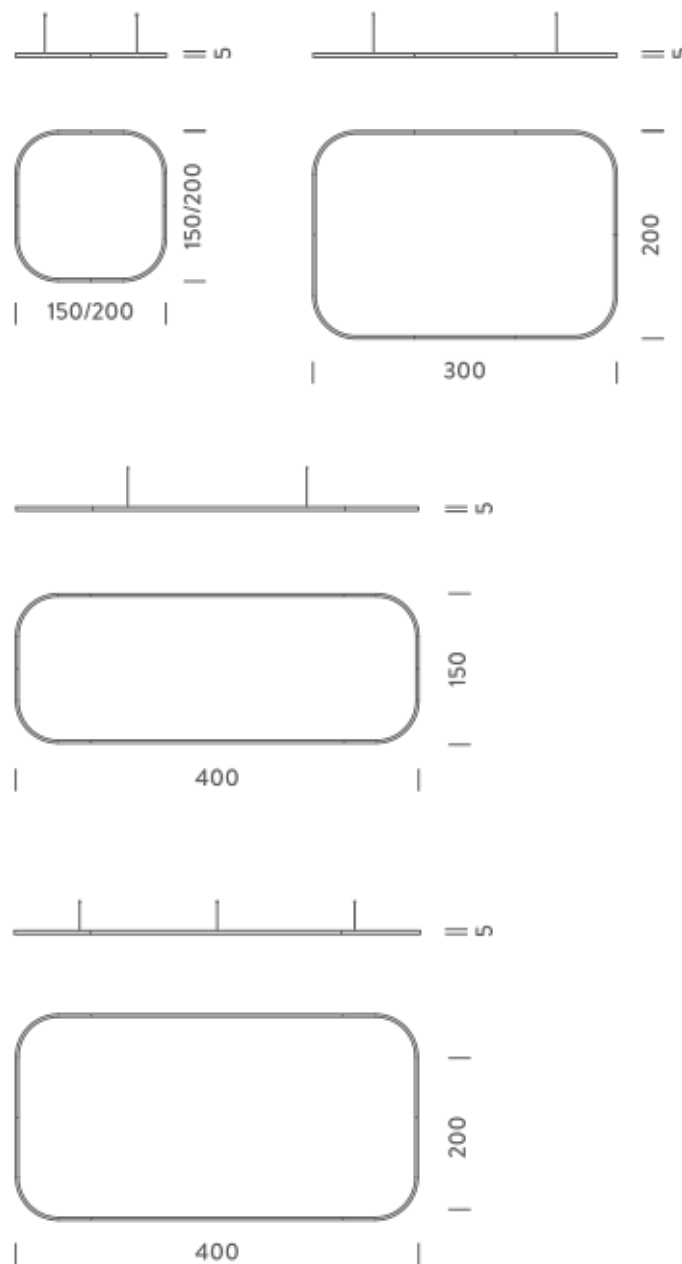

### Structure

white  
black  
gold

Dimension: 310x110x15 cm / Gross weight: 17,9 kg