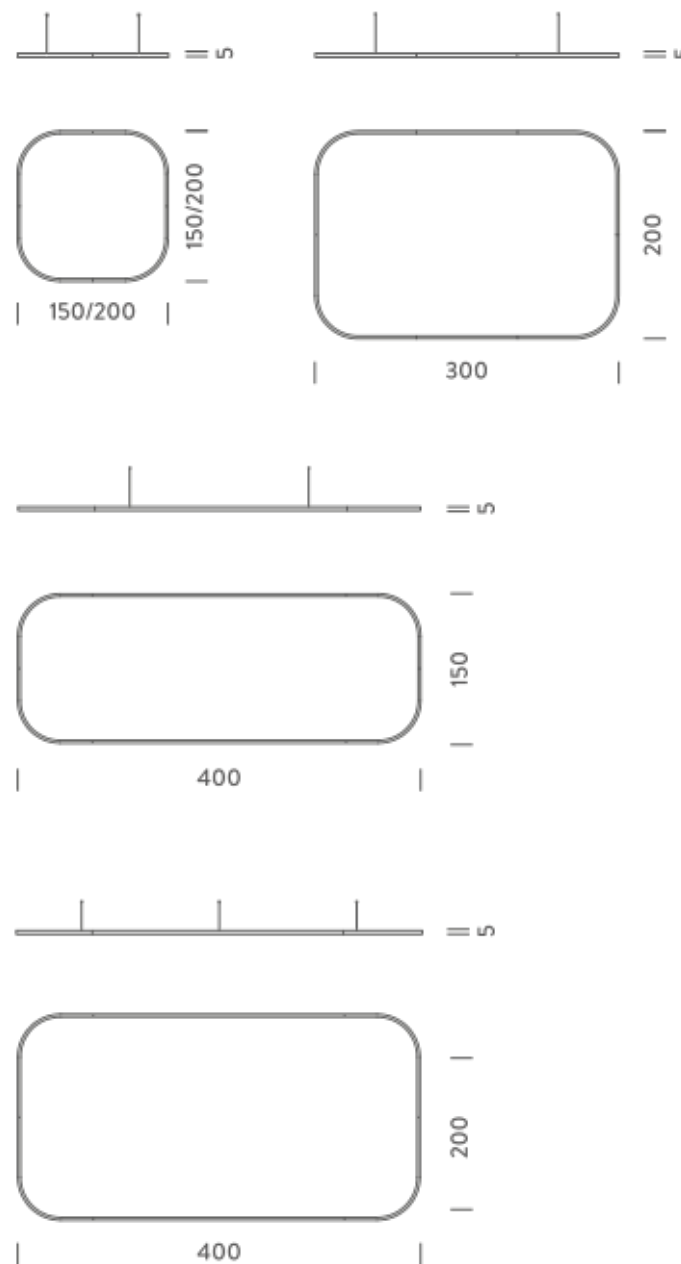

4X1,5M | DOWNLIGHT - 4000K

LAMPING

Source	Linear LED
Total power	149W
Emission	Diffused orientable
Switching	DALI 1-100%
Tension	220/240V
Color temperature	4000K
Luminous flux	10114lm
Typ CRI	90
Energy class	D
IP class	40
Dimensions	400x150x5cm
Materials	Aluminium
Notes	included: 1 driver WALIM150W24VIN, 1 dimmer interface WDIMDALIHP, 4 electrical cables 5m, 6x adjustable metal cables length 3m (including ceiling attachment). Shipped in 4 pieces
Customization options	Shapes, sizes
Accessories	Canopy, for concrete ceiling | Ceiling plate, for false ceiling
Net lamp weight	11,3 kg

Codes

BZRQ1611G15NBO
BZRQ1611G15NNE
BZRQ1611G15NOR

PACKAGE

Package 01

Structure

white
black
gold

Dimension: 310x110x15 cm / Gross weight: 19,3 kg

Certificazioni