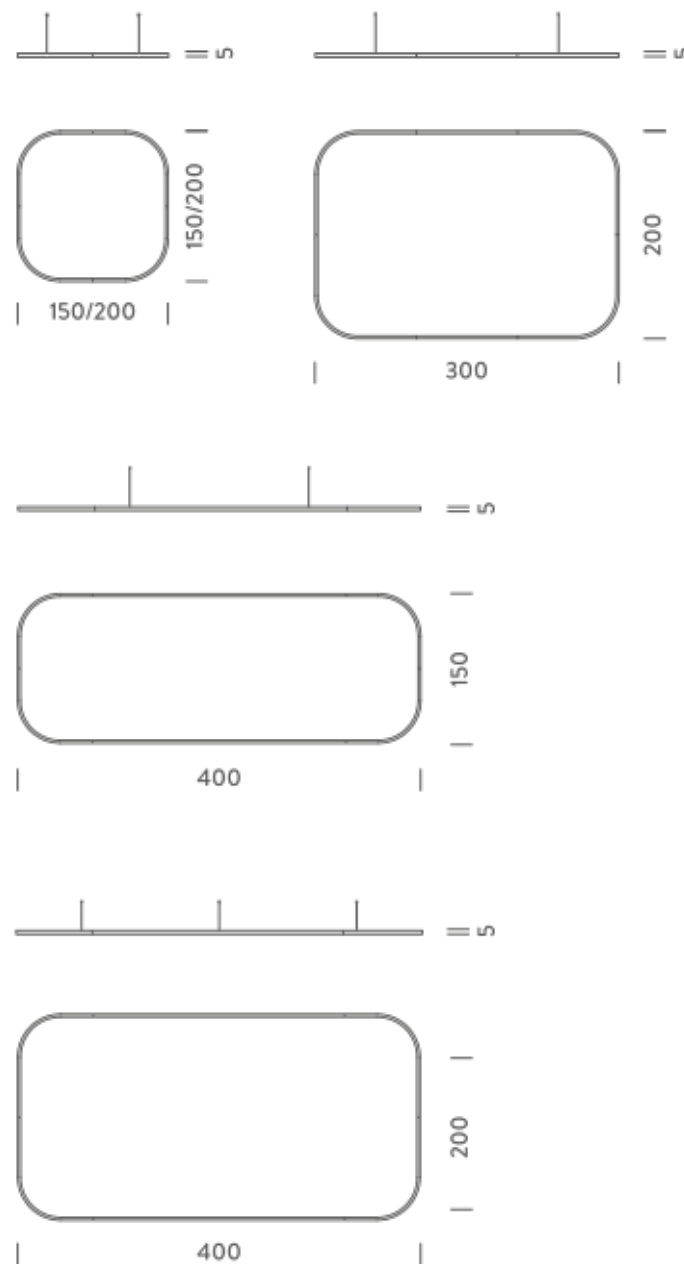

### Structure

white  
black  
gold

Dimension: 310x110x15 cm / Gross weight: 20,3 kg