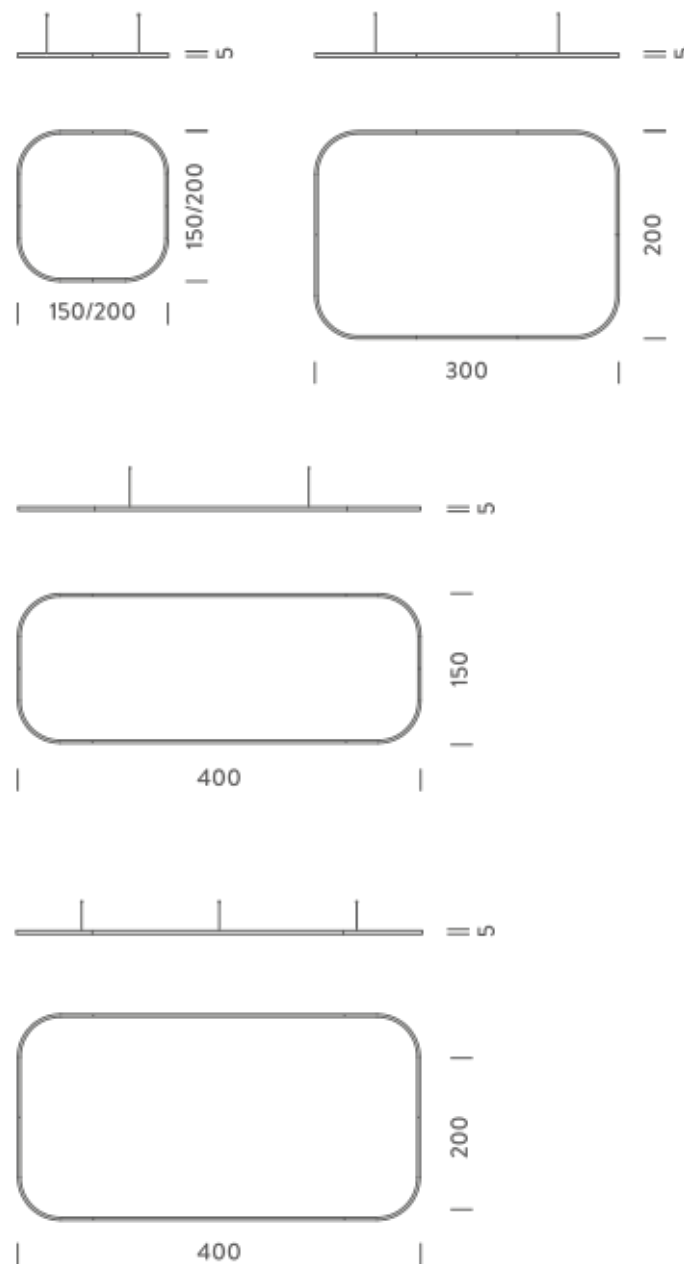

3X2M | UP - DOWNLIGHT - 4000K

LAMPING

Source	Linear LED
Total power	268W
Emission	Diffused orientable
Switching	DALI 1-100%
Tension	220/240V
Color temperature	4000K
Luminous flux	18267lm
Typ CRI	90
Energy class	D
IP class	40
Dimensions	300x200x5cm
Materials	Aluminium
Notes	included: 2 drivers WALIM150W24VIN, 2x dimmer interface WDIMDALIHP, 2 electrical cables 5m, 4x adjustable metal cables length 3m (including ceiling attachment). Shipped in 2 pieces
Customization options	Shapes, sizes
Accessories	Canopy, for concrete ceiling | Ceiling plate, for false ceiling
Net lamp weight	10,7 kg

Codes

BZRQ1720G15NBO
BZRQ1720G15NNE
BZRQ1720G15NOR

PACKAGE

Package 01

Structure

white
black
gold

Dimension: 310x110x15 cm / Gross weight: 18,7 kg

Certificazioni