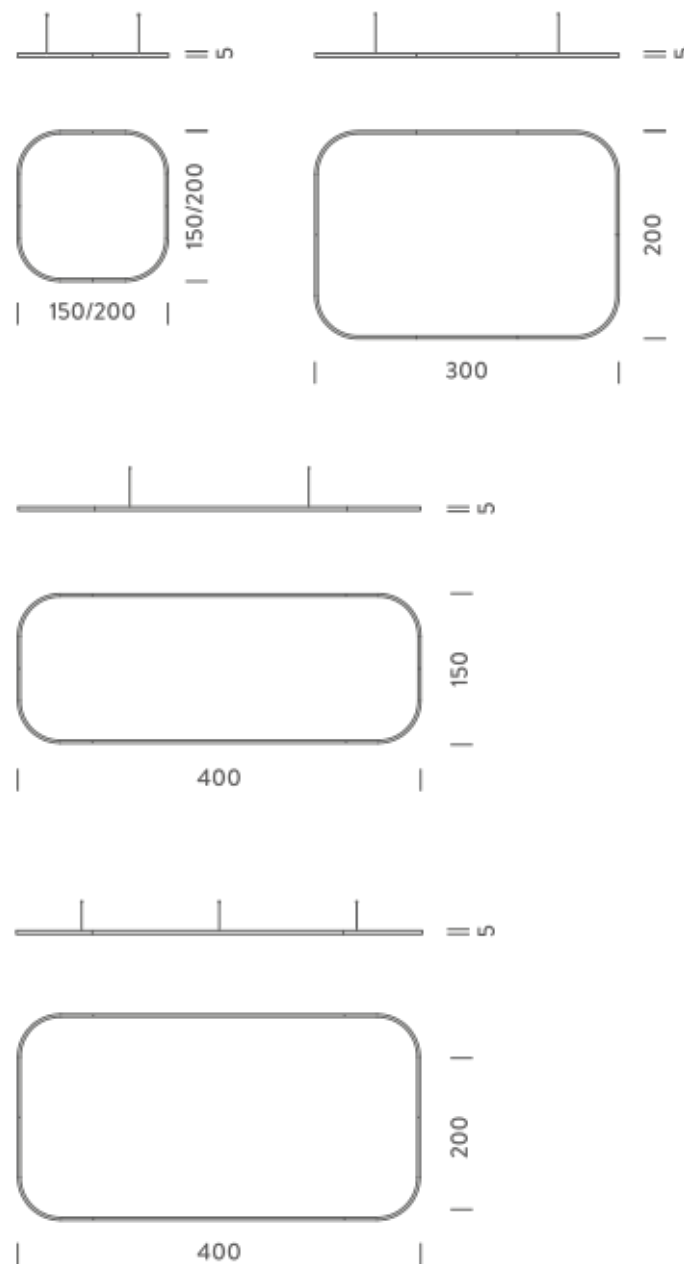

4X2M | UP - DOWNLIGHT - 2700K

LAMPING

Source	Linear LED
Total power	326W
Emission	Diffused orientable
Switching	DALI 1-100%
Tension	220/240V
Color temperature	2700K
Luminous flux	18859lm
Typ CRI	90
Energy class	E
IP class	40
Dimensions	400x200x5cm
Materials	Aluminium
Notes	included: 2 drivers WALIM250W24VIN, 2x dimmer interface WDIMDALIHP, 4 electrical cables 5m, 6x adjustable metal cables length 3m (including ceiling attachment). Shipped in 4 pieces
Customization options	Shapes, sizes
Accessories	Canopy, for concrete ceiling | Ceiling plate, for false ceiling
Net lamp weight	13,2 kg

Codes

BZRQ1724G15DBO

BZRQ1724G15DNE

BZRQ1724G15DOR

PACKAGE

Package 01

Structure

white

black

gold

Dimension: 310x110x15 cm / Gross weight: 21,2 kg

Certificazioni

NEMO^{3,000}