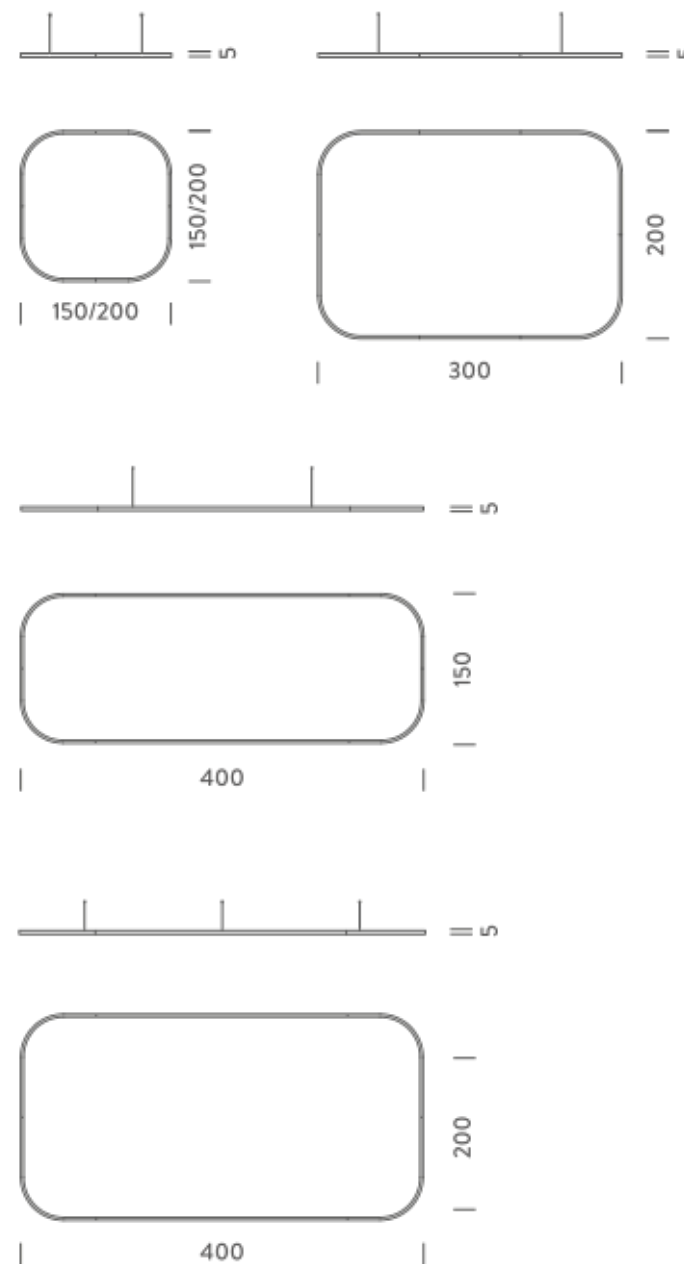

## LAMPING

Source	Linear LED
Total power	77W
Emission	Diffused orientable
Switching	DALI 1-100%
Tension	110/240V
Color temperature	2700K
Luminous flux	4432lm
Typ CRI	90
Energy class	E
IP class	40
Dimensions	150x150x5cm
Materials	Aluminium
Notes	included: 1 driver WALIMLED100/24, 1 dimmer interface WDIMDALIHP, 1 electrical cable 5m, 4x adjustable metal cables length 3m (including ceiling attachment). Shipped assembled
Customization options	Shapes, sizes
Accessories	Canopy, for concrete ceiling   Canopy box, 1 driver, 1 electrical cable   Ceiling plate, for false ceiling
Net lamp weight	6,1 kg

## Structure

white  
black  
gold

Dimension: 160x160x15 cm / Gross weight: 9,6 kg