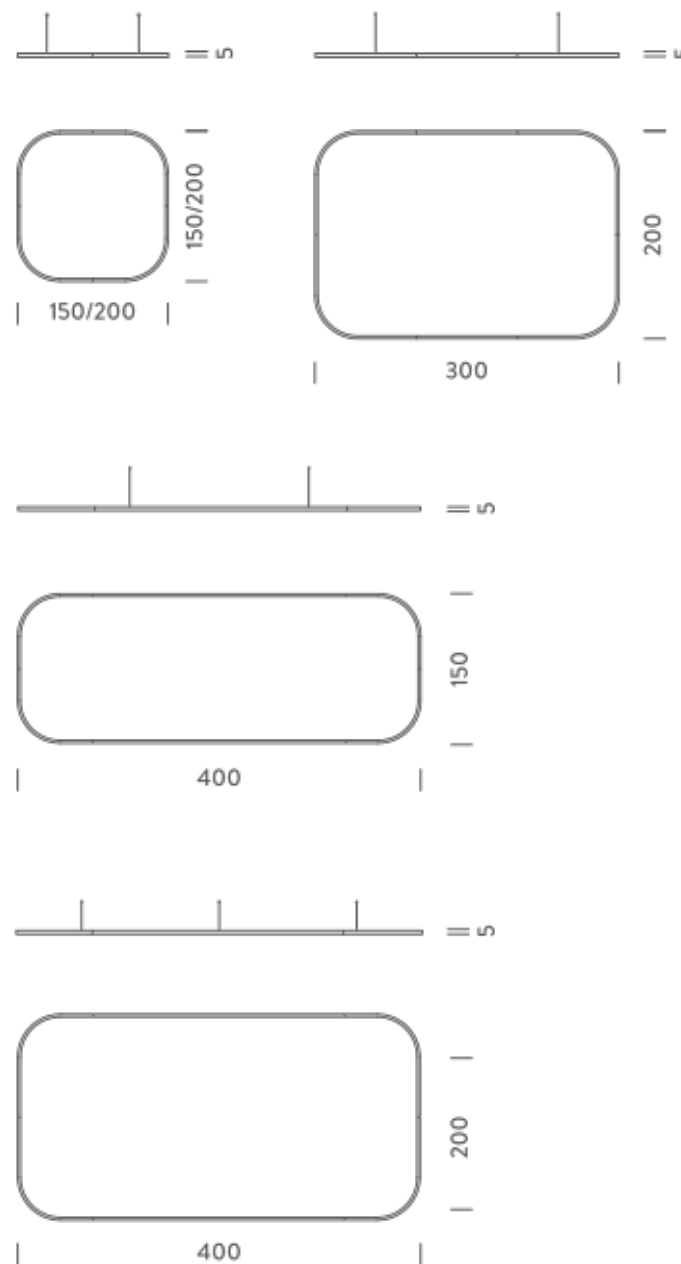

4X2M | UP - DOWNLIGHT - 4000K

LAMPING

Source	Linear LED
Total power	326W
Emission	Diffused orientable
Switching	DALI 1-100%
Tension	220/240V
Color temperature	4000K
Luminous flux	22187lm
Initial luminaire efficacy	35lm/W
Typ CRI	90
Energy class	D
IP class	40
Dimensions	400x200x5cm
Materials	Aluminium
Ambient temperature range	0°C / 35°
Performance ambient temperature	25°
Notes	included: 2 drivers WALIM250W24VIN, 2x dimmer interface WDIMDALIHP, 4 electrical cables 5m, 6x adjustable metal cables length 3m (including ceiling attachment). Shipped in 4 pieces
Customization options	Shapes, sizes
Accessories	Canopy, for concrete ceiling | Ceiling plate, for false ceiling
Net lamp weight	13,2 kg

Codes

BZRQ1724G15NBO

BZRQ1724G15NNE

BZRQ1724G15NOR

PACKAGE

Package 01

Dimension: 310x110x15 cm / Gross weight: 21,2 kg

Structure

white

black

gold

Certificazioni