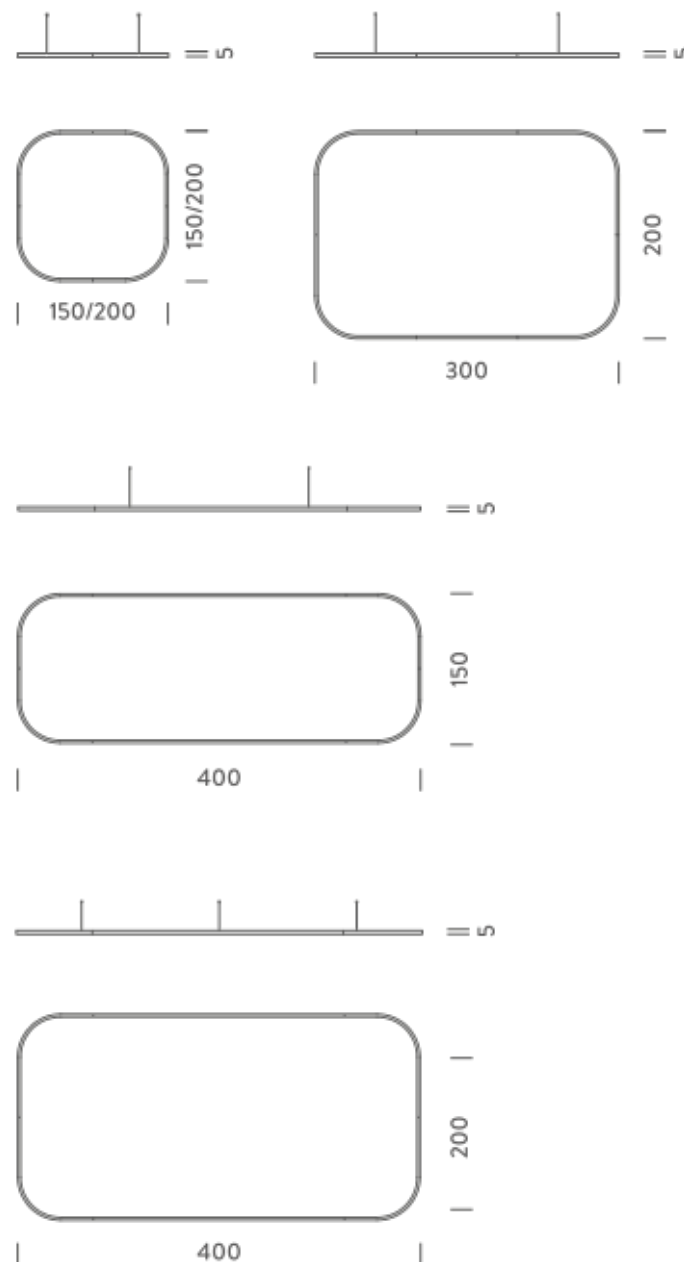

4X2M | DOWNLIGHT - 4000K

LAMPING

Source	Linear LED
Total power	163W
Emission	Diffused orientable
Switching	DALI 1-100%
Tension	220/240V
Color temperature	4000K
Luminous flux	11094lm
Typ CRI	90
Energy class	D
IP class	40
Dimensions	400x200x5cm
Materials	Aluminium
Ambient temperature range	0°C / 35°
Performance ambient temperature	25°

Notes
included: 1 driver WALIM250W24VIN, 1 dimmer interface WDIMDALIHP, 4 electrical cables 5m, 6x adjustable metal cables length 3m (including ceiling attachment). Shipped in 4 pieces

Customization options

Shapes, sizes

Accessories

Canopy, for concrete ceiling | Ceiling plate, for false ceiling

Net lamp weight

12,3 kg

Codes

BZRQ1612G15NBO
BZRQ1612G15NNE
BZRQ1612G15NOR

Structure

white
black
gold

PACKAGE

Package 01

Dimension: 310x110x15 cm / Gross weight: 20,3 kg

Certificazioni