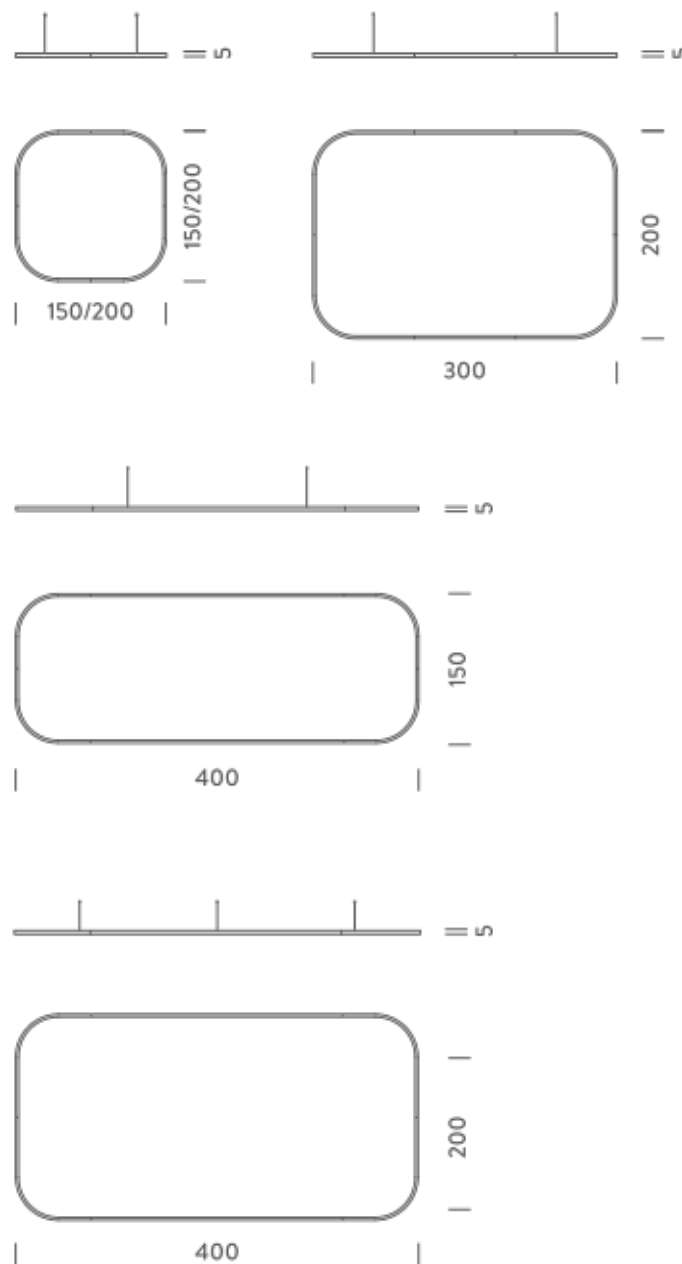

## LAMPING

Source	Linear LED
Total power	77W
Emission	Diffused orientable
Switching	DALI 1-100%
Tension	110/240V
Color temperature	2700K
Luminous flux	4432lm
Typ CRI	90
Energy class	E
IP class	40
Dimensions	150x150x5cm
Materials	Aluminium
Notes	included: 1 driver WALIMLED100/24, 1 dimmer interface WDIMDALIHP, 1 electrical cable 5m, 4x adjustable metal cables length 3m (including ceiling attachment). Shipped assembled
Customization options	Shapes, sizes
Accessories	Canopy, for concrete ceiling   Canopy box, 1 driver, 1 electrical cable   Ceiling plate, for false ceiling
Net lamp weight	6,1 kg

## Structure

white  
black  
gold

Dimension: 160x160x15 cm / Gross weight: 9,6 kg