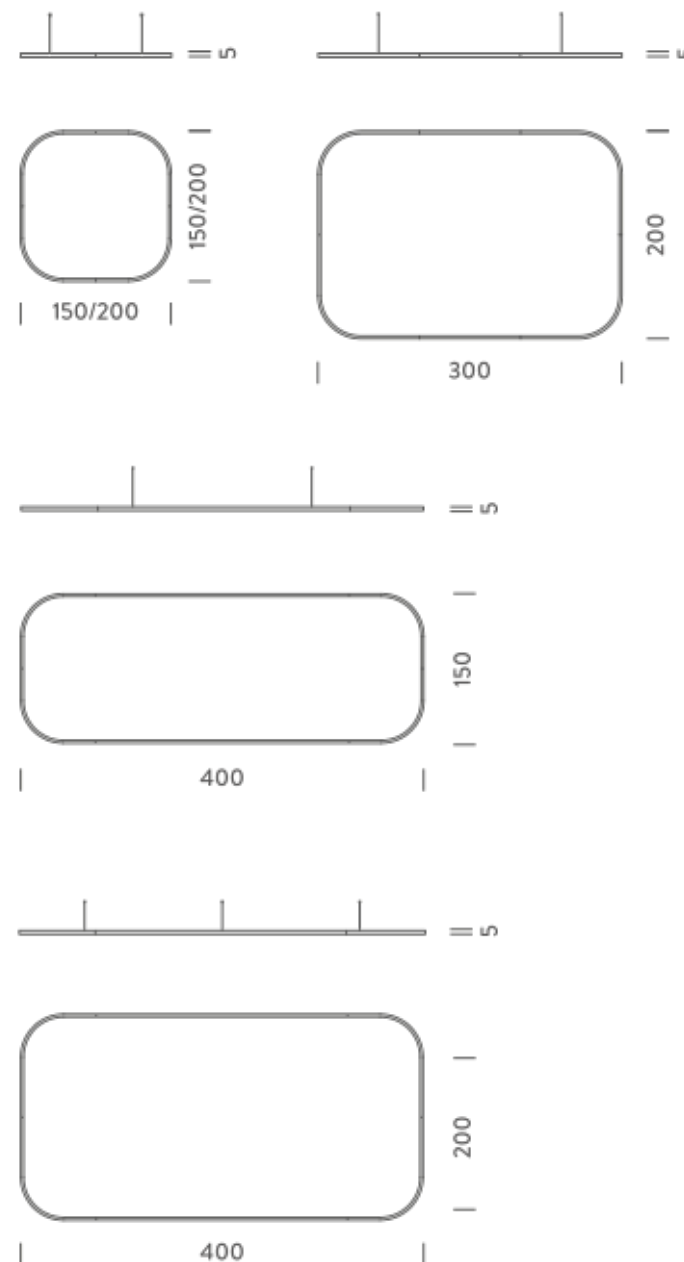

4X1,5M | UP - DOWNLIGHT - 4000K

LAMPING

Source	Linear LED
Total power	297W
Emission	Diffused orientable
Switching	DALI 1-100%
Tension	220/240V
Color temperature	4000K
Luminous flux	20227lm
Typ CRI	90
Energy class	D
IP class	40
Dimensions	400x150x5cm
Materials	Aluminium
Notes	included: 2 drivers WALIM150W24VIN, 2x dimmer interface WDIMDALIHP, 4 electrical cables 5m, 4x adjustable metal cables length 3m (including ceiling attachment). Shipped in 4 pieces
Customization options	Shapes, sizes
Accessories	Canopy, for concrete ceiling | Canopy box, 1 driver, 2 electrical cables | Ceiling plate, for false ceiling
Net lamp weight	12,1 kg

Codes

BZRQ1722G15NBO
BZRQ1722G15NNE
BZRQ1722G15NOR

PACKAGE

Package 01 Dimension: 310x110x15 cm / Gross weight: 20,1 kg

Certificazioni

NEMO^{3.000}