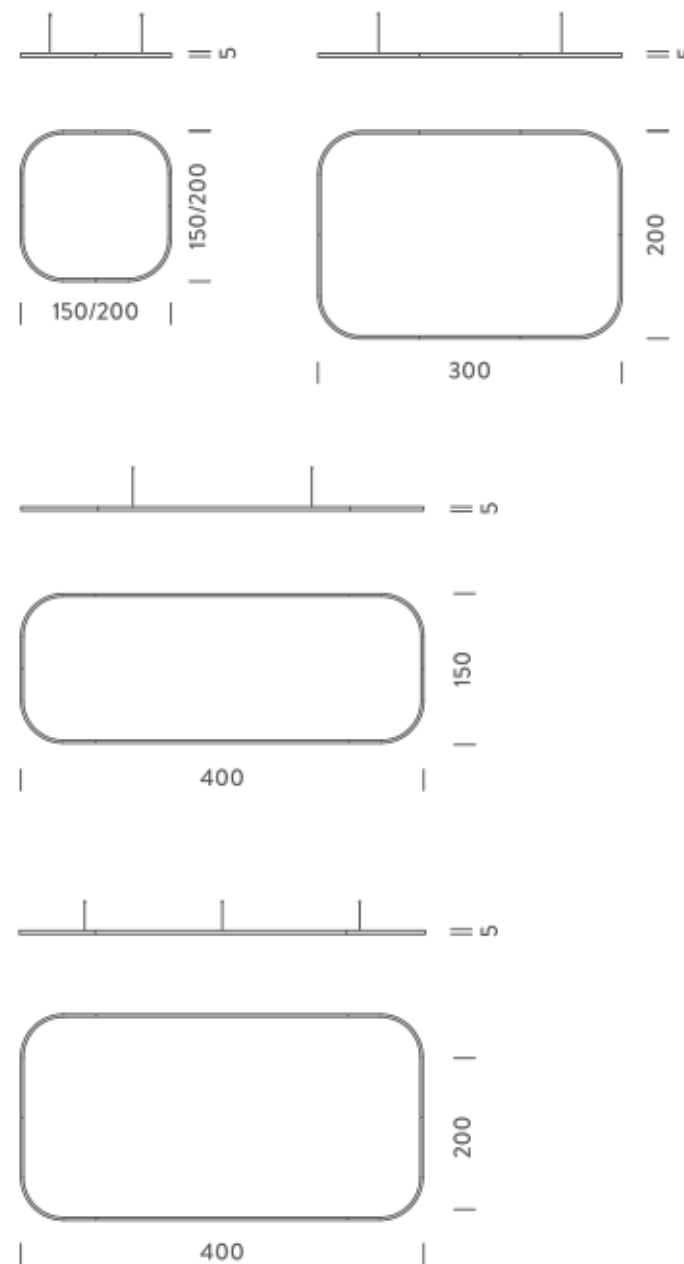

4X1,5M | DOWNLIGHT - 2700K

LAMPING

Source	Linear LED
Total power	149W
Emission	Diffused orientable
Switching	DALI 1-100%
Tension	220/240V
Color temperature	2700K
Luminous flux	8597lm
Typ CRI	90
Energy class	E
IP class	40
Dimensions	400x150x5cm
Materials	Aluminium
Notes	included: 1 driver WALIM150W24VIN, 1 dimmer interface WDIMDALIHP, 4 electrical cables 5m, 6x adjustable metal cables length 3m (including ceiling attachment). Shipped in 4 pieces
Customization options	Shapes, sizes
Accessories	Canopy, for concrete ceiling | Ceiling plate, for false ceiling
Net lamp weight	11,3 kg

Codes

BZRQ1611G15DBO
BZRQ1611G15DNE
BZRQ1611G15DOR

PACKAGE

Package 01

Structure

white
black
gold

Dimension: 310x110x15 cm / Gross weight: 19,3 kg

Certificazioni