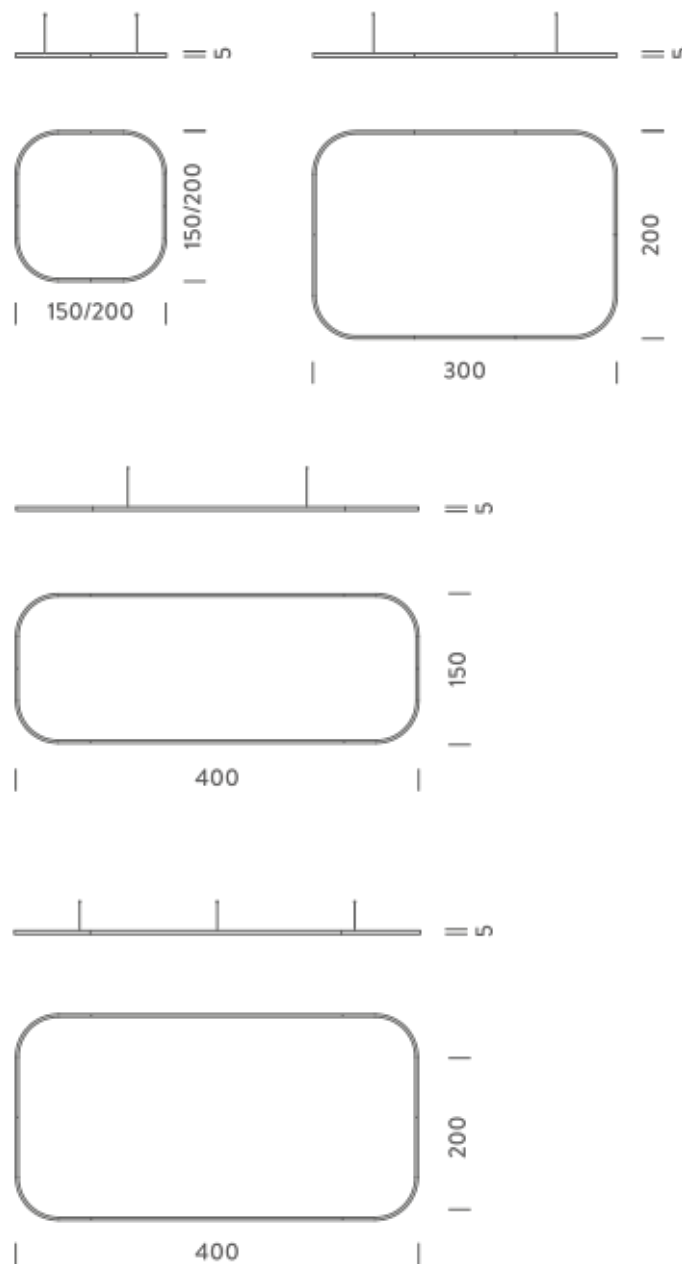

## Structure

white  
black  
gold

Dimension: 160x160x15 cm / Gross weight: 9,6 kg