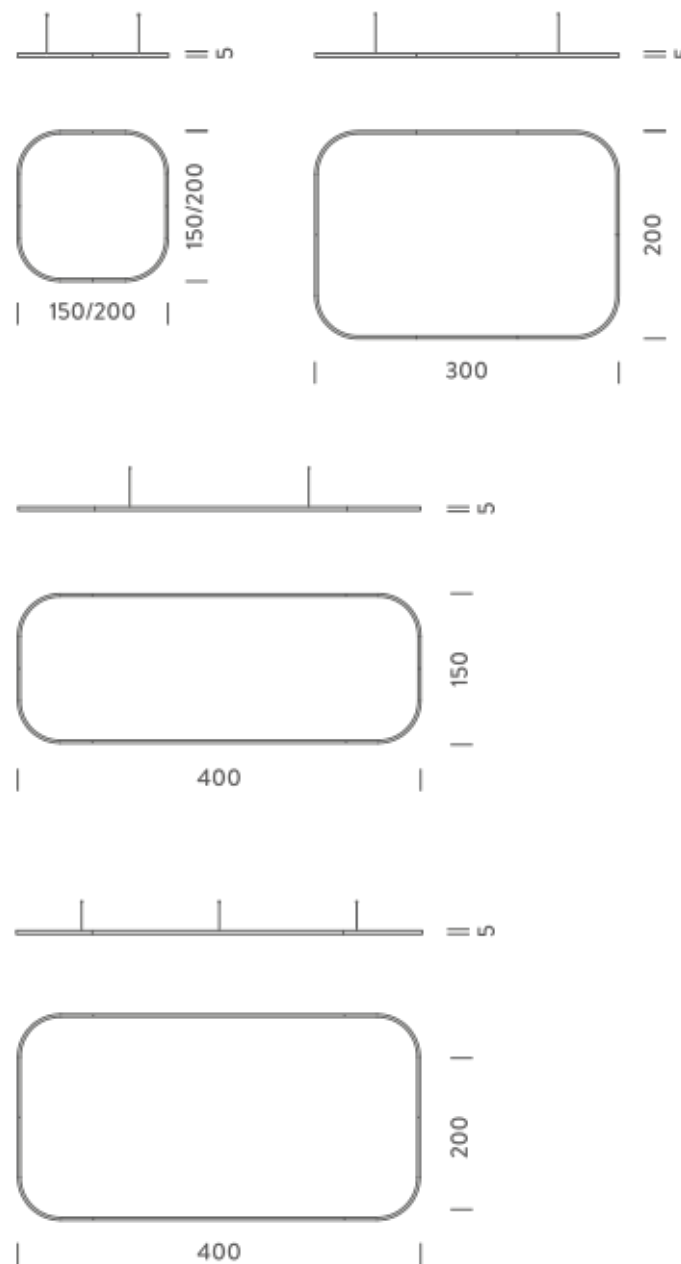

### Structure

white  
black  
gold

Dimension: 310x110x15 cm / Gross weight: 20,1 kg