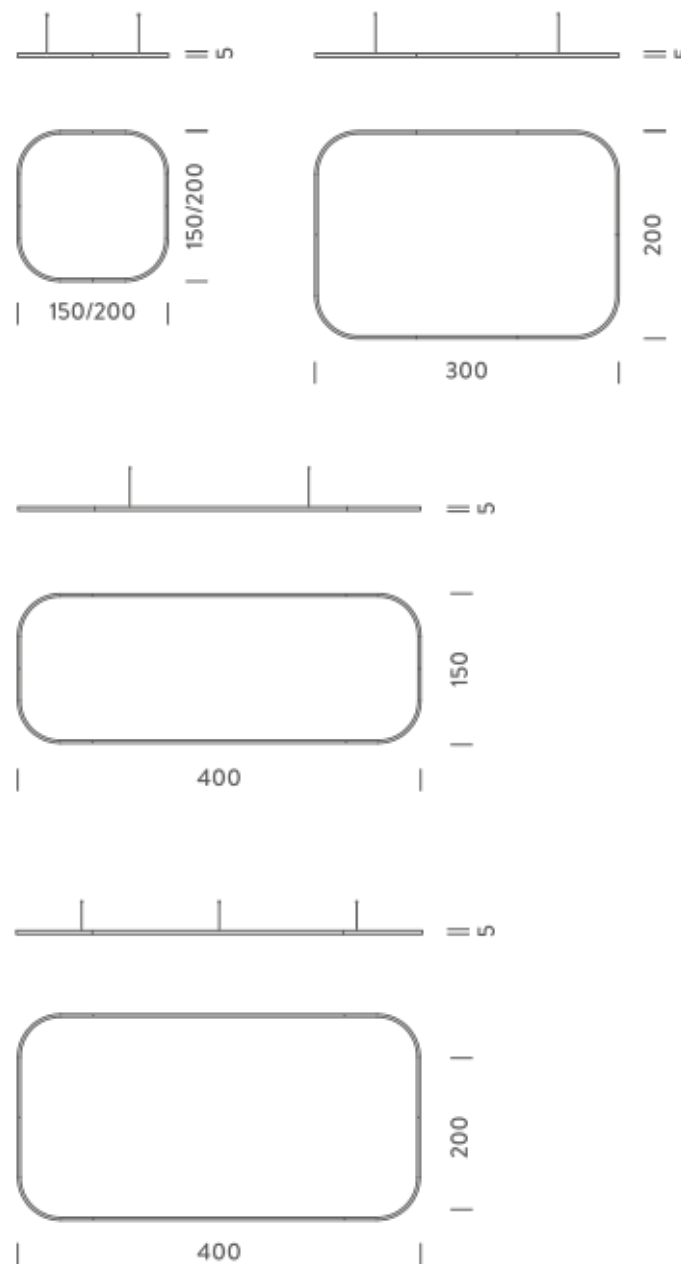

4X1,5M | DOWNLIGHT - 3000K

LAMPING

Source	Linear LED
Total power	149W
Emission	Diffused orientable
Switching	DALI 1-100%
Tension	220/240V
Color temperature	3000K
Luminous flux	9102lm
Typ CRI	90
Energy class	E
IP class	40
Dimensions	400x150x5cm
Materials	Aluminium
Notes	included: 1 driver WALIM150W24VIN, 1 dimmer interface WDIMDALIHP, 4 electrical cables 5m, 6x adjustable metal cables length 3m (including ceiling attachment). Shipped in 4 pieces
Customization options	Shapes, sizes
Accessories	Canopy, for concrete ceiling | Ceiling plate, for false ceiling
Net lamp weight	11,3 kg

Codes

BZRQ1611G15WBO

BZRQ1611G15WNE

BZRQ1611G15WOR

PACKAGE

Package 01

Structure

white

black

gold

Dimension: 310x110x15 cm / Gross weight: 19,3 kg

Certificazioni