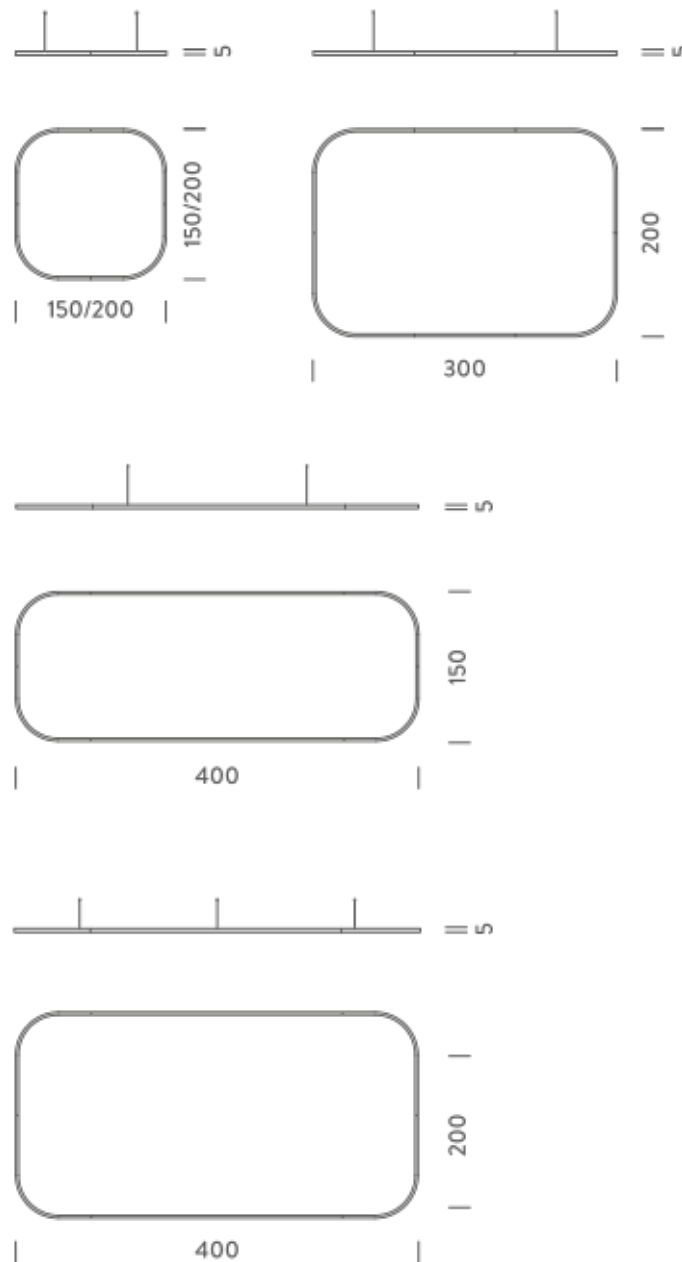

2X2M | DOWNLIGHT - 2700KE

LAMPING

Source	Linear LED
Total power	105W
Emission	Diffused orientable
Switching	DALI 1-100%
Tension	220/240V
Color temperature	2700K
Luminous flux	6098lm
Typ CRI	90
Energy class	E
IP class	40
Dimensions	200x200x5cm
Materials	Aluminium
Notes	included: 1 driver WALIM150W24VIN, 1 dimmer interface WDIMDALIHP, 1 electrical cable 5m, 4x adjustable metal cables length 3m (including ceiling attachment). Shipped in 2 pieces
Customization options	Shapes, sizes
Accessories	Canopy, for concrete ceiling | Canopy box, 1 driver, 1 electrical cable | Ceiling plate, for false ceiling
Net lamp weight	7,8 kg

Codes

BZRQ1608G15DBO
BZRQ1608G15DNE
BZRQ1608G15DOR

PACKAGE

Package 01 Dimension: 210x110x15 cm / Gross weight: 13,2 kg

Certificazioni

NEMO^{3,000}