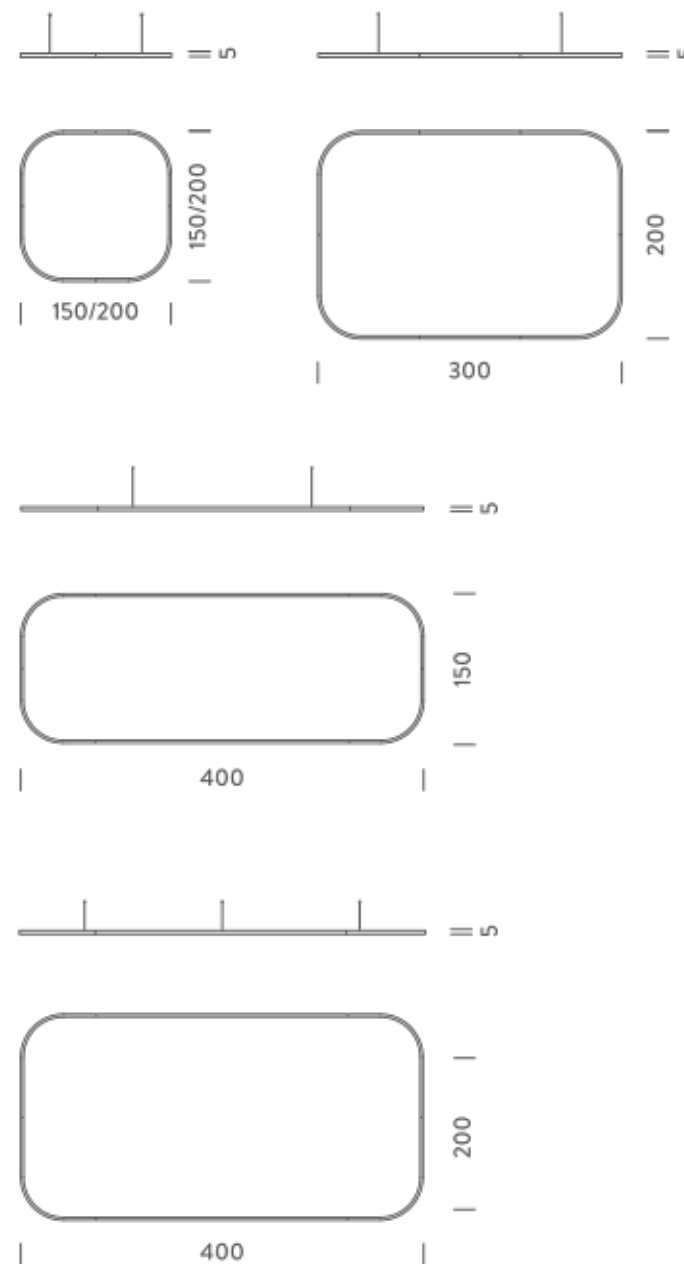

1,5X1,5M | DOWNLIGHT - 3000K

LAMPING

Source	Linear LED
Total power	77W
Emission	Diffused orientable
Switching	DALI 1-100%
Tension	110/240V
Color temperature	3000K
Luminous flux	4692lm
Typ CRI	90
Energy class	E
IP class	40
Dimensions	150x150x5cm
Materials	Aluminium
Notes	included: 1 driver WALIMLED100/24, 1 dimmer interface WDIMDALIHP, 1 electrical cable 5m, 4x adjustable metal cables length 3m (including ceiling attachment). Shipped assembled
Customization options	Shapes, sizes
Accessories	Canopy, for concrete ceiling | Canopy box, 1 driver, 1 electrical cable | Ceiling plate, for false ceiling
Net lamp weight	6,1 kg

Codes

BZRQ1606G15WBO
BZRQ1606G15WNE
BZRQ1606G15WOR

PACKAGE

Package 01 Dimension: 160x160x15 cm / Gross weight: 9,6 kg

Certificazioni

NEMO^{3.000}