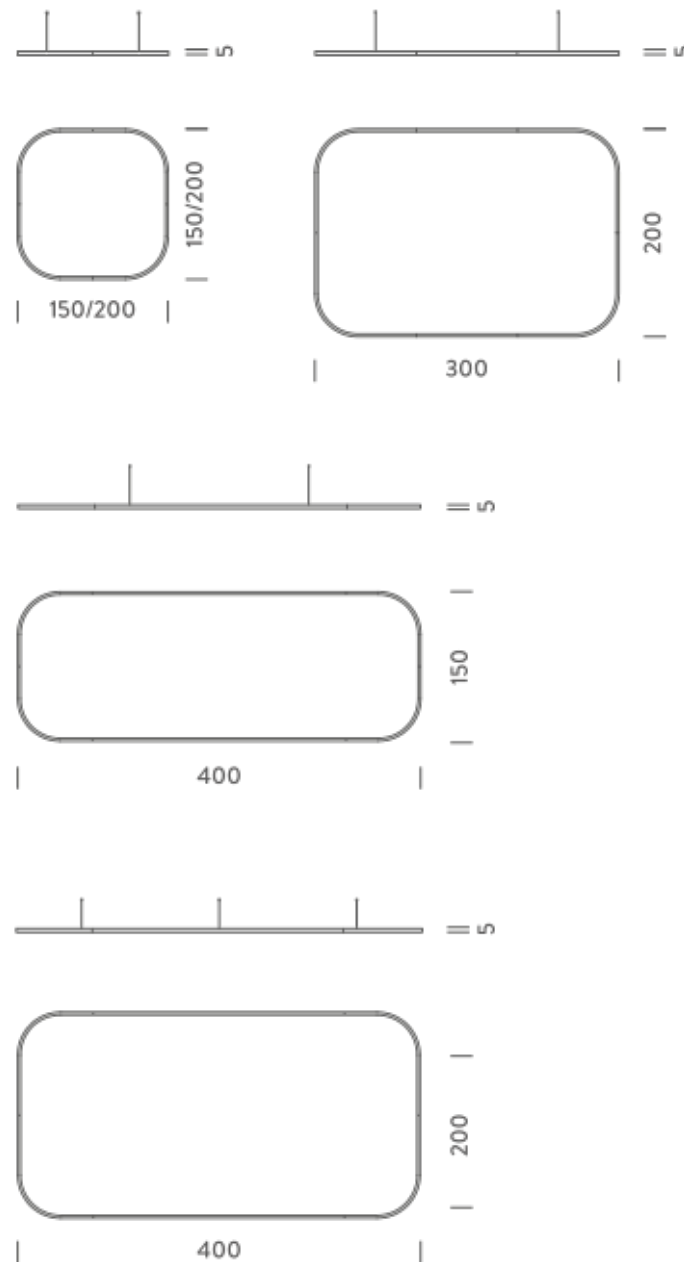

2X2M | DOWNLIGHT - 3000K

LAMPING

Source	Linear LED
Total power	105W
Emission	Diffused orientable
Switching	DALI 1-100%
Tension	220/240V
Color temperature	3000K
Luminous flux	6456lm
Typ CRI	90
Energy class	E
IP class	40
Dimensions	200x200x5cm
Materials	Aluminium
Notes	included: 1 driver WALIM150W24VIN, 1 dimmer interface WDIMDALIHP, 1 electrical cable 5m, 4x adjustable metal cables length 3m (including ceiling attachment). Shipped in 2 pieces
Customization options	Shapes, sizes
Accessories	Canopy, for concrete ceiling | Canopy box, 1 driver, 1 electrical cable | Ceiling plate, for false ceiling
Net lamp weight	7,8 kg

Codes

BZRQ1608G15WBO
BZRQ1608G15WNE
BZRQ1608G15WOR

PACKAGE

Package 01 Dimension: 210x110x15 cm / Gross weight: 13,2 kg

Certificazioni

NEMO^{3,000}