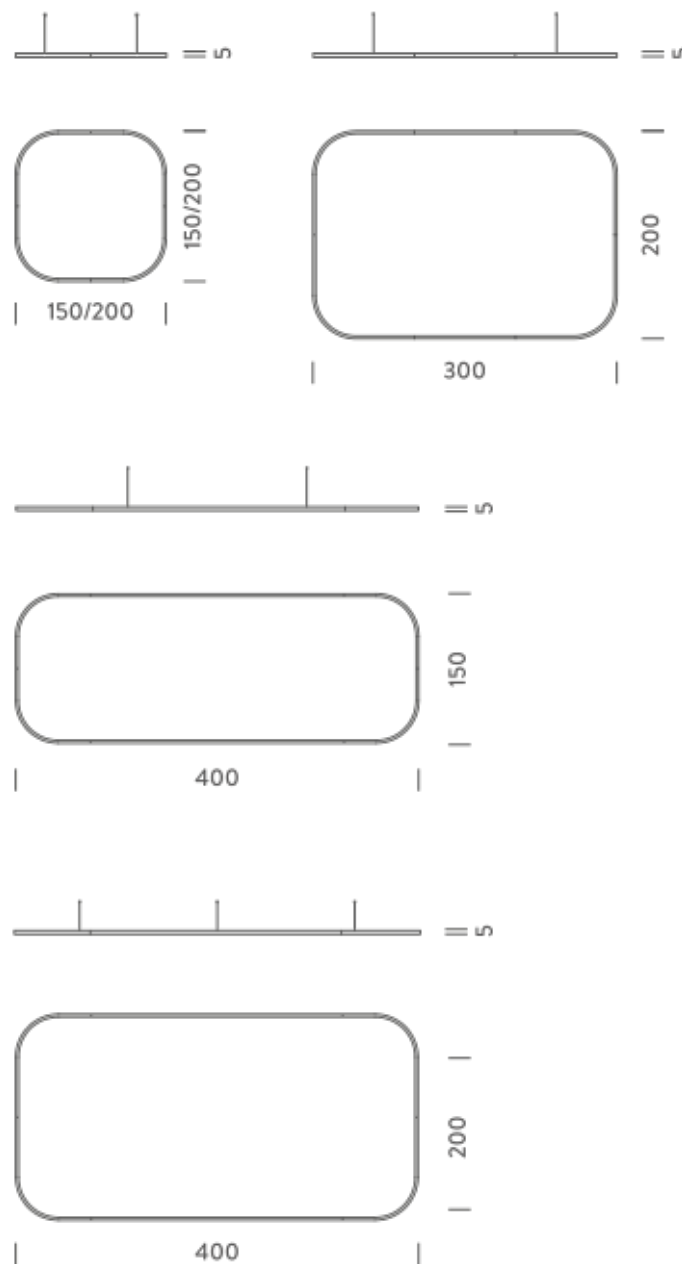

2X2M | DOWNLIGHT - 4000K

LAMPING

Source	Linear LED
Total power	105W
Emission	Diffused orientable
Switching	DALI 1-100%
Tension	220/240V
Color temperature	4000K
Luminous flux	7174lm
Typ CRI	90
Energy class	D
IP class	40
Dimensions	200x200x5cm
Materials	Aluminium
Notes	included: 1 driver WALIM150W24VIN, 1 dimmer interface WDIMDALIHP, 1 electrical cable 5m, 4x adjustable metal cables length 3m (including ceiling attachment). Shipped in 2 pieces
Customization options	Shapes, sizes
Accessories	Canopy, for concrete ceiling | Canopy box, 1 driver, 1 electrical cable | Ceiling plate, for false ceiling
Net lamp weight	7,8 kg

Codes

BZRQ1608G15NBO
BZRQ1608G15NNE
BZRQ1608G15NOR

PACKAGE

Package 01 Dimension: 210x110x15 cm / Gross weight: 13,2 kg

Certificazioni

NEMO^{3,000}