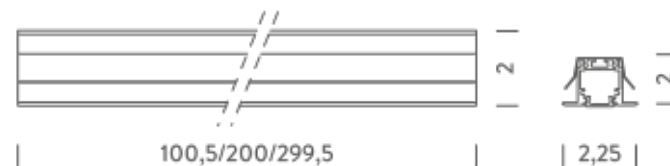

LAMPING

Source	Linear LED
Total power	15W
Emission	Diffused
Tension	24VDC
Color temperature	3000K
Luminous flux	560lm
Initial luminaire efficacy	> 37lm/W
Initial chromaticity	SDCM < 3
Typ CRI	97
Energy class	F
IP class	40
Dimensions	3,25x2x100,5cm
Materials	Anodized aluminum
Ambient temperature range	- 20°C / 35°
Performance ambient temperature	25°
Notes	compatible controls: 1-10V, DALI, DMX, Casambi; cable 1m; driver not included
Customization options	Colour temperatures, lengths
Accessories	Drivers 24VDC + DALI interface, Recessed fix kit for plasterboard,
Net lamp weight	0,45 kg

Codes

BSLA0110G26WAA

Structure

grey

PACKAGE

Package 01

Dimension: 105x11x2,5 cm / Gross weight: 0,87 kg

Certificazioni

1M | 4000K

LAMPING

Source	Linear LED
Total power	15W
Emission	Diffused
Tension	24VDC
Color temperature	4000K
Luminous flux	660lm
Initial luminaire efficacy	> 37lm/W
Initial chromaticity	SDCM < 3
Typ CRI	94
Energy class	E
IP class	40
Dimensions	3,25x2x100,5cm
Materials	Anodized aluminum
Ambient temperature range	- 20°C / 35°
Performance ambient temperature	25°
Notes	compatible controls: 1-10V, DALI, DMX, Casambi; cable 1m; driver not included
Customization options	Colour temperatures, lengths
Accessories	Drivers 24VDC + DALI interface, Recessed fix kit for plasterboard,
Net lamp weight	0,45 kg

2M | 3000K

LAMPING

Source	Linear LED
Total power	30W
Emission	Diffused
Tension	24VDC
Color temperature	3000K
Luminous flux	1120lm
Initial luminaire efficacy	> 37lm/W
Initial chromaticity	SDCM < 3
Typ CRI	97
Energy class	F
IP class	40
Dimensions	3,25x2x200cm
Materials	Anodized aluminum
Ambient temperature range	- 20°C / 35°
Performance ambient temperature	25°
Notes	compatible controls: 1-10V, DALI, DMX, Casambi; cable 1m; driver not included
Customization options	Colour temperatures, lengths
Accessories	Drivers 24VDC + DALI interface, Recessed fix kit for plasterboard,
Net lamp weight	0,87 kg