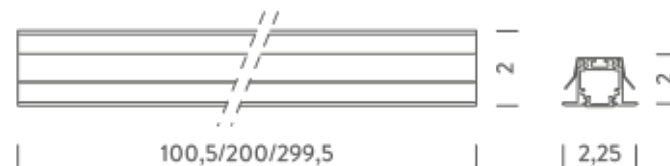

1M | 4000K

LAMPING

Source	Linear LED
Total power	15W
Emission	Diffused
Tension	24VDC
Color temperature	4000K
Luminous flux	660lm
Initial luminaire efficacy	> 37lm/W
Initial chromaticity	SDCM < 3
Typ CRI	94
Energy class	E
IP class	40
Dimensions	3,25x2x100,5cm
Materials	Anodized aluminum
Ambient temperature range	- 20°C / 35°
Performance ambient temperature	25°
Notes	compatible controls: 1-10V, DALI, DMX, Casambi; cable 1m; driver not included
Customization options	Colour temperatures, lengths
Accessories	Drivers 24VDC + DALI interface, Recessed fix kit for plasterboard,
Net lamp weight	0,45 kg

2M | 3000K

LAMPING

Source	Linear LED
Total power	30W
Emission	Diffused
Tension	24VDC
Color temperature	3000K
Luminous flux	1120lm
Initial luminaire efficacy	> 37lm/W
Initial chromaticity	SDCM < 3
Typ CRI	97
Energy class	F
IP class	40
Dimensions	3,25x2x200cm
Materials	Anodized aluminum
Ambient temperature range	- 20°C / 35°
Performance ambient temperature	25°
Notes	compatible controls: 1-10V, DALI, DMX, Casambi; cable 1m; driver not included
Customization options	Colour temperatures, lengths
Accessories	Drivers 24VDC + DALI interface, Recessed fix kit for plasterboard,
Net lamp weight	0,87 kg

Codes

BSLA0120G26WAA

Structure

grey

PACKAGE

Package 01

Dimension: 205x11x2,5 cm / Gross weight: 1,32 kg

Certificazioni

2M | 4000K

LAMPING

Source	Linear LED
Total power	30W
Emission	Diffused
Tension	24VDC
Color temperature	4000K
Luminous flux	1320lm
Initial luminaire efficacy	> 37lm/W
Initial chromaticity	SDCM < 3
Typ CRI	94
Energy class	E
IP class	40
Dimensions	3,25x2x200cm
Materials	Anodized aluminum
Ambient temperature range	- 20°C / 35°
Performance ambient temperature	25°
Notes	compatible controls: 1-10V, DALI, DMX, Casambi; cable 1m; driver not included
Customization options	Colour temperatures, lengths
Accessories	Drivers 24VDC + DALI interface, Recessed fix kit for plasterboard,
Net lamp weight	0,87 kg