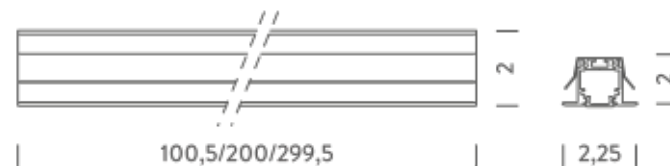

2M | 3000K

LAMPING

Source	Linear LED
Total power	30W
Emission	Diffused
Tension	24VDC
Color temperature	3000K
Luminous flux	1120lm
Initial luminaire efficacy	> 37lm/W
Initial chromaticity	SDCM < 3
Typ CRI	97
Energy class	F
IP class	40
Dimensions	3,25x2x200cm
Materials	Anodized aluminum
Ambient temperature range	- 20°C / 35°
Performance ambient temperature	25°
Notes	compatible controls: 1-10V, DALI, DMX, Casambi; cable 1m; driver not included
Customization options	Colour temperatures, lengths
Accessories	Drivers 24VDC + DALI interface, Recessed fix kit for plasterboard,
Net lamp weight	0,87 kg

2M | 4000K

LAMPING

Source	Linear LED
Total power	30W
Emission	Diffused
Tension	24VDC
Color temperature	4000K
Luminous flux	1320lm
Initial luminaire efficacy	> 37lm/W
Initial chromaticity	SDCM < 3
Typ CRI	94
Energy class	E
IP class	40
Dimensions	3,25x2x200cm
Materials	Anodized aluminum
Ambient temperature range	- 20°C / 35°
Performance ambient temperature	25°
Notes	compatible controls: 1-10V, DALI, DMX, Casambi; cable 1m; driver not included
Customization options	Colour temperatures, lengths
Accessories	Drivers 24VDC + DALI interface, Recessed fix kit for plasterboard,
Net lamp weight	0,87 kg

Codes

BSLA0120G26NAA

Structure

grey

PACKAGE

Package 01

Dimension: 205x11x2,5 cm / Gross weight: 1,32 kg

Certificazioni

3M | 3000K

LAMPING

Source	Linear LED
Total power	45W
Emission	Diffused
Tension	24VDC
Color temperature	3000K
Luminous flux	1980lm
Initial luminaire efficacy	> 37lm/W
Initial chromaticity	SDCM < 3
Typ CRI	97
Energy class	F
IP class	40
Dimensions	3,25x2x299,5cm
Materials	Anodized aluminum
Ambient temperature range	- 20°C / 35°
Performance ambient temperature	25°
Notes	compatible controls: 1-10V, DALI, DMX, Casambi; cable 1m; driver not included
Customization options	Colour temperatures, lengths
Accessories	Drivers 24VDC + DALI interface, Recessed fix kit for plasterboard,
Net lamp weight	1,32 kg