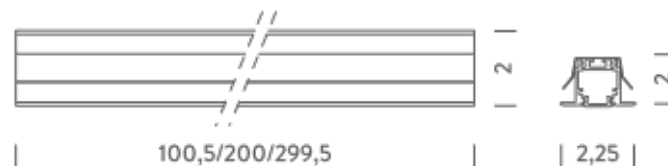

2M | 4000K

LAMPING

Source	Linear LED
Total power	30W
Emission	Diffused
Tension	24VDC
Color temperature	4000K
Luminous flux	1320lm
Initial luminaire efficacy	> 37lm/W
Initial chromaticity	SDCM < 3
Typ CRI	94
Energy class	E
IP class	40
Dimensions	3,25x2x200cm
Materials	Anodized aluminum
Ambient temperature range	- 20°C / 35°
Performance ambient temperature	25°
Notes	compatible controls: 1-10V, DALI, DMX, Casambi; cable 1m; driver not included
Customization options	Colour temperatures, lengths
Accessories	Drivers 24VDC + DALI interface, Recessed fix kit for plasterboard,
Net lamp weight	0,87 kg

3M | 3000K

LAMPING

Source	Linear LED
Total power	45W
Emission	Diffused
Tension	24VDC
Color temperature	3000K
Luminous flux	1980lm
Initial luminaire efficacy	> 37lm/W
Initial chromaticity	SDCM < 3
Typ CRI	97
Energy class	F
IP class	40
Dimensions	3,25x2x299,5cm
Materials	Anodized aluminum
Ambient temperature range	- 20°C / 35°
Performance ambient temperature	25°
Notes	compatible controls: 1-10V, DALI, DMX, Casambi; cable 1m; driver not included
Customization options	Colour temperatures, lengths
Accessories	Drivers 24VDC + DALI interface, Recessed fix kit for plasterboard,
Net lamp weight	1,32 kg

Codes
BSLA0130G26WAA

Structure
grey

PACKAGE

Package 01 Dimension: 305x11x2,5 cm / Gross weight: 1,74 kg

Certificazioni

3M | 4000K

LAMPING

Source	Linear LED
Total power	45W
Emission	Diffused
Tension	24VDC
Color temperature	4000K
Luminous flux	1680lm
Initial luminaire efficacy	> 37lm/W
Initial chromaticity	SDCM < 3
Typ CRI	94
Energy class	E
IP class	40
Dimensions	3,25x2x299,5cm
Materials	Anodized aluminum
Ambient temperature range	- 20°C / 35°
Performance ambient temperature	25°
Notes	compatible controls: 1-10V, DALI, DMX, Casambi; cable 1m; driver not included
Customization options	Colour temperatures, lengths
Accessories	Drivers 24VDC + DALI interface, Recessed fix kit for plasterboard,
Net lamp weight	1,32 kg