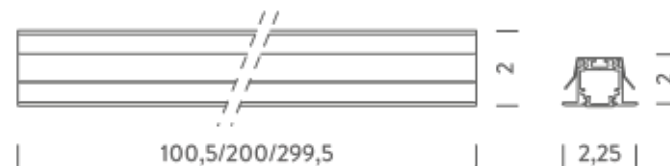

LAMPING

Source	Linear LED
Total power	15W
Emission	Diffused
Tension	24VDC
Color temperature	3000K
Luminous flux	560lm
Initial luminaire efficacy	> 37lm/W
Initial chromaticity	SDCM < 3
Typ CRI	97
Energy class	F
IP class	40
Dimensions	3,25x2x100,5cm
Materials	Anodized aluminum
Ambient temperature range	- 20°C / 35°
Performance ambient temperature	25°
Notes	compatible controls: 1-10V, DALI, DMX, Casambi; cable 1m; driver not included
Customization options	Colour temperatures, lengths
Accessories	Drivers 24VDC + DALI interface, Recessed fix kit for plasterboard,
Net lamp weight	0,45 kg

1M | 4000K

LAMPING

Source	Linear LED
Total power	15W
Emission	Diffused
Tension	24VDC
Color temperature	4000K
Luminous flux	660lm
Initial luminaire efficacy	> 37lm/W
Initial chromaticity	SDCM < 3
Typ CRI	94
Energy class	E
IP class	40
Dimensions	3,25x2x100,5cm
Materials	Anodized aluminum
Ambient temperature range	- 20°C / 35°
Performance ambient temperature	25°
Notes	compatible controls: 1-10V, DALI, DMX, Casambi; cable 1m; driver not included
Customization options	Colour temperatures, lengths
Accessories	Drivers 24VDC + DALI interface, Recessed fix kit for plasterboard,
Net lamp weight	0,45 kg

Codes

BSLA0110G26NAA

Structure

grey

PACKAGE

Package 01

Dimension: 105x11x2,5 cm / Gross weight: 0,87 kg

Certificazioni

2M | 3000K

LAMPING

Source	Linear LED
Total power	30W
Emission	Diffused
Tension	24VDC
Color temperature	3000K
Luminous flux	1120lm
Initial luminaire efficacy	> 37lm/W
Initial chromaticity	SDCM < 3
Typ CRI	97
Energy class	F
IP class	40
Dimensions	3,25x2x200cm
Materials	Anodized aluminum
Ambient temperature range	- 20°C / 35°
Performance ambient temperature	25°
Notes	compatible controls: 1-10V, DALI, DMX, Casambi; cable 1m; driver not included
Customization options	Colour temperatures, lengths
Accessories	Drivers 24VDC + DALI interface, Recessed fix kit for plasterboard,
Net lamp weight	0,87 kg