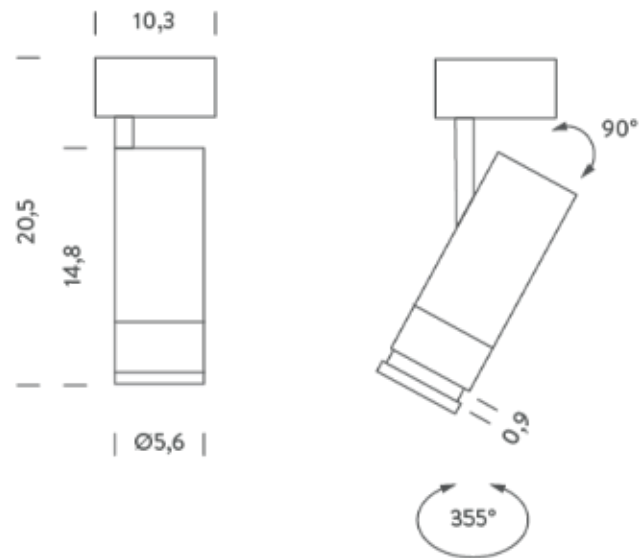

DIMMABLE 0-10V | 2700K

LAMPING

Source	LED spot
Total power	13W
Emission	Direct adjustable 15°-55°
Switching	Dimmable 0-10V
Tension	220/240V
Color temperature	2700K
Luminous flux	900lm
Typ CRI	> 90
IP class	20
Dimensions	ø5,6x15cm
Materials	Aluminum
Notes	compatible with track 3~230V
Net lamp weight	0,52 kg

Codes

ELB LW2 82

ELB LN2 82

Structure

white

black

PACKAGE

Package 01

Dimension: 39,8x39,8x24,8 cm / Gross weight: 0,65 kg

Certificazioni