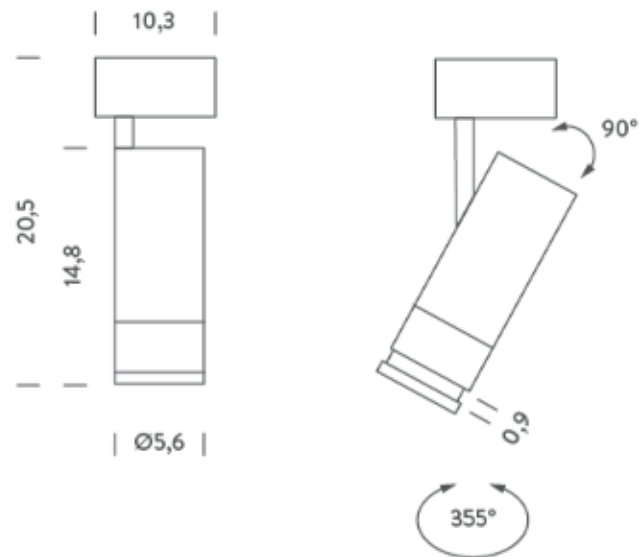

DIMMABLE TRIAC | 3000K

LAMPING

Source	LED spot
Total power	13W
Emission	Direct adjustable 15°-55°
Switching	Dimmable triac
Tension	220/240V
Color temperature	3000K
Luminous flux	900lm
Typ CRI	> 90
IP class	20
Dimensions	ø5,6x15cm
Materials	Aluminum
Notes	compatible with track 3~230V
Net lamp weight	0,52 kg

Codes

ELB LW3 81

ELB LN3 81

Structure

white

black

PACKAGE

Package 01

Dimension: 39,8x39,8x24,8 cm / Gross weight: 0,65 kg

Certificazioni