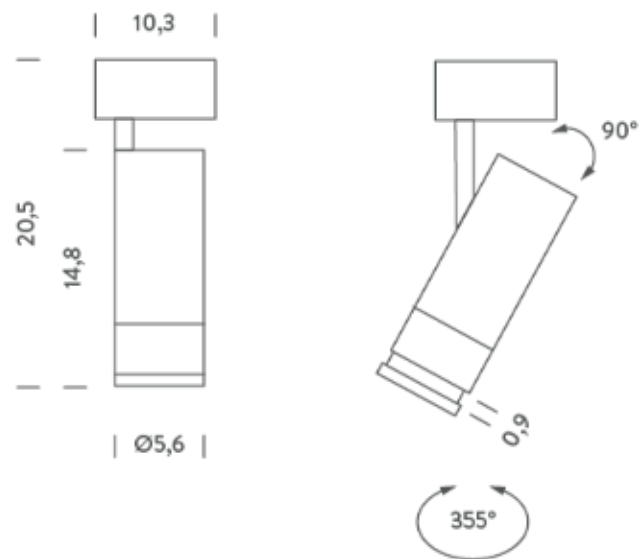

DIMMABLE TRIAC | 2700K

LAMPING

Source	LED spot
Total power	13W
Emission	Direct adjustable 15°-55°
Switching	Dimmable triac
Tension	220/240V
Color temperature	2700K
Luminous flux	900lm
Typ CRI	> 90
IP class	20
Dimensions	ø5,6x15cm
Materials	Aluminum
Notes	compatible with track 3~230V
Net lamp weight	0,52 kg

Codes

ELB LW2 81

ELB LN2 81

Structure

white

black

PACKAGE

Package 01

Dimension: 39,8x39,8x24,8 cm / Gross weight: 0,65 kg

Certificazioni