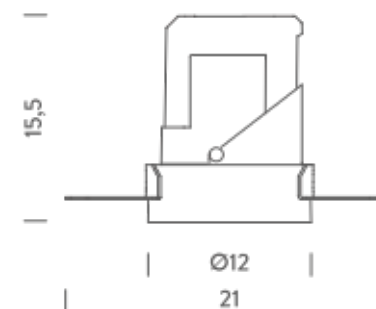

TRIMLESS

TRIM

RECESSED TRIM 15° | 2700K

LAMPING

Source	LED spot
Total power	28W
Emission	Direct adjustable 15°
Switching	according to driver
Tension	IN 36V-600mA
Color temperature	2700K
Luminous flux	1400lm
Typ CRI	> 90
Energy class	F
IP class	20
Dimensions	ø13,8x15,5cm
Notes	driver and ring not included
Accessories	Lipari ring, Lipari ring
Net lamp weight	0,88 kg

Codes

LIT LW2 61
LIT LN2 61

Structure

white
black

PACKAGE

Package 01

Dimension: 46x45,5x35,8 cm / Gross weight: 1,25 kg

Certificazioni

TRIMLESS

TRIM

RECESSED TRIM 15° | 3000K

LAMPING

Source	LED spot
Total power	28W
Emission	Direct adjustable 15°
Switching	according to driver
Tension	IN 36V-600mA
Color temperature	3000K
Luminous flux	1400lm
Typ CRI	> 90
Energy class	F
IP class	20
Dimensions	ø13,8x15,5cm
Notes	driver and ring not included
Accessories	Lipari ring, Lipari ring
Net lamp weight	0,88 kg