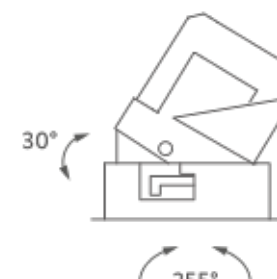

TRIMLESS

TRIM

RECESSED TRIMLESS 15° | 3000K

LAMPING

Source	LED spot
Total power	28W
Emission	Direct adjustable 15°
Switching	according to driver
Tension	IN 36V-600mA
Color temperature	3000K
Luminous flux	1400lm
Typ CRI	> 90
Energy class	F
IP class	20
Dimensions	ø12,2x15,5cm
Notes	driver and ring not included
Accessories	Drivers, Lipari Lipari ring, Lipari ring
Net lamp weight	0,92 kg

TRIMLESS

TRIM

RECESSED TRIMLESS 35° | 2700K

LAMPING

Source	LED spot
Total power	28W
Emission	Direct adjustable 35°
Switching	according to driver
Tension	IN 36V-600mA
Color temperature	2700K
Luminous flux	1400lm
Typ CRI	> 90
Energy class	F
IP class	20
Dimensions	ø12,2x15,5cm
Notes	driver and ring not included
Accessories	Drivers, Lipari Lipari ring, Lipari ring
Net lamp weight	0,92 kg

Codes

LIP LW2 63

Structure

white

PACKAGE

Package 01

Dimension: 46x45,5x35,8 cm / Gross weight: 1,3 kg

Certificazioni

TRIMLESS

TRIM

RECESSED TRIMLESS 35° | 3000K

LAMPING

Source	LED spot
Total power	28W
Emission	Direct adjustable 35°
Switching	according to driver
Tension	IN 36V-600mA
Color temperature	3000K
Luminous flux	1400lm
Typ CRI	> 90
Energy class	F
IP class	20
Dimensions	ø12,2x15,5cm
Notes	driver and ring not included
Accessories	Drivers, Lipari Lipari ring, Lipari ring
Net lamp weight	0,92 kg