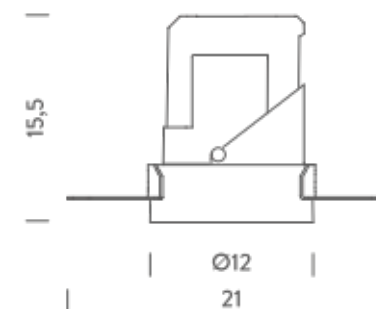

RECESSED TRIM 35° | 3000K

LAMPING

Source	LED spot
Total power	28W
Emission	Direct adjustable 35°
Switching	according to driver
Tension	IN 36V-600mA
Color temperature	3000K
Luminous flux	1400lm
Typ CRI	> 90
Energy class	F
IP class	20
Dimensions	ø13,8x15,5cm
Notes	driver and ring not included
Accessories	Lipari ring, Lipari ring
Net lamp weight	0,88 kg

Codes

LIT LW3 63
LIT LN3 63

Structure

white
black

PACKAGE

Package 01

Dimension: 46x45,5x35,8 cm / Gross weight: 1,25 kg

Certificazioni

TRIMLESS