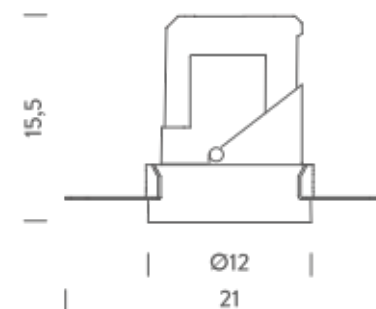

TRIMLESS

TRIM

RECESSED TRIMLESS 35° | 2700K

LAMPING

Source	LED spot
Total power	28W
Emission	Direct adjustable 35°
Switching	according to driver
Tension	IN 36V-600mA
Color temperature	2700K
Luminous flux	1400lm
Typ CRI	> 90
Energy class	F
IP class	20
Dimensions	ø12,2x15,5cm
Notes	driver and ring not included
Accessories	Drivers, Lipari Lipari ring, Lipari ring
Net lamp weight	0,92 kg

Codes

LIP LW2 63

Structure

white

PACKAGE

Package 01

Dimension: 46x45,5x35,8 cm / Gross weight: 1,3 kg

Certificazioni

TRIMLESS

TRIM

RECESSED TRIMLESS 35° | 3000K

LAMPING

Source	LED spot
Total power	28W
Emission	Direct adjustable 35°
Switching	according to driver
Tension	IN 36V-600mA
Color temperature	3000K
Luminous flux	1400lm
Typ CRI	> 90
Energy class	F
IP class	20
Dimensions	ø12,2x15,5cm
Notes	driver and ring not included
Accessories	Drivers, Lipari Lipari ring, Lipari ring
Net lamp weight	0,92 kg