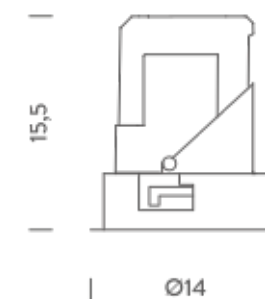

TRIMLESS

TRIM

RECESSED TRIM 15° | 2700K

LAMPING

Source	LED spot
Total power	28W
Emission	Direct adjustable 15°
Switching	according to driver
Tension	IN 36V-600mA
Color temperature	2700K
Luminous flux	1400lm
Typ CRI	> 90
Energy class	F
IP class	20
Dimensions	ø13,8x15,5cm
Notes	driver and ring not included
Accessories	Lipari ring, Lipari ring
Net lamp weight	0,88 kg

Codes

LIT LW2 61
LIT LN2 61

Structure

white
black

PACKAGE

Package 01

Dimension: 46x45,5x35,8 cm / Gross weight: 1,25 kg

Certificazioni

TRIMLESS

TRIM

RECESSED TRIM 15° | 3000K

LAMPING

Source	LED spot
Total power	28W
Emission	Direct adjustable 15°
Switching	according to driver
Tension	IN 36V-600mA
Color temperature	3000K
Luminous flux	1400lm
Typ CRI	> 90
Energy class	F
IP class	20
Dimensions	ø13,8x15,5cm
Notes	driver and ring not included
Accessories	Lipari ring, Lipari ring
Net lamp weight	0,88 kg