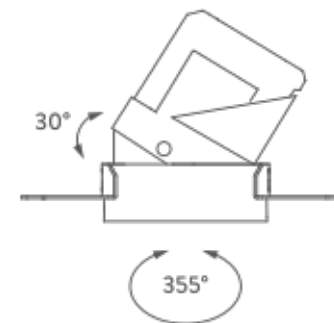

TRIMLESS

TRIM

RECESSED TRIM 15° | 2700K

LAMPING

Source	LED spot
Total power	28W
Emission	Direct adjustable 15°
Switching	according to driver
Tension	IN 36V-600mA
Color temperature	2700K
Luminous flux	1400lm
Typ CRI	> 90
Energy class	F
IP class	20
Dimensions	ø13,8x15,5cm
Notes	driver and ring not included
Accessories	Lipari ring, Lipari ring
Net lamp weight	0,88 kg

TRIMLESS

TRIM

RECESSED TRIM 15° | 3000K

LAMPING

Source	LED spot
Total power	28W
Emission	Direct adjustable 15°
Switching	according to driver
Tension	IN 36V-600mA
Color temperature	3000K
Luminous flux	1400lm
Typ CRI	> 90
Energy class	F
IP class	20
Dimensions	ø13,8x15,5cm
Notes	driver and ring not included
Accessories	Lipari ring, Lipari ring
Net lamp weight	0,88 kg

Codes

LIT LW3 61
LIT LN3 61

Structure

white
black

PACKAGE

Package 01

Dimension: 46x45,5x35,8 cm / Gross weight: 1,25 kg

Certificazioni

TRIMLESS

TRIM

RECESSED TRIM 35° | 2700K

LAMPING

Source	LED spot
Total power	28W
Emission	Direct adjustable 35°
Switching	according to driver
Tension	IN 36V-600mA
Color temperature	2700K
Luminous flux	1400lm
Typ CRI	> 90
Energy class	F
IP class	20
Dimensions	ø13,8x15,5cm
Notes	driver and ring not included
Accessories	Lipari ring, Lipari ring
Net lamp weight	0,88 kg