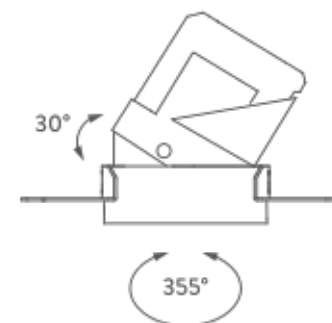

RECESSED TRIMLESS 15° | 2700K

LAMPING

Source	LED spot
Total power	28W
Emission	Direct adjustable 15°
Switching	according to driver
Tension	IN 36V-600mA
Color temperature	2700K
Luminous flux	1400lm
Typ CRI	> 90
Energy class	F
IP class	20
Dimensions	ø12,2x15,5cm
Notes	driver and ring not included
Accessories	Drivers, Lipari Lipari ring, Lipari ring
Net lamp weight	0,92 kg

Codes

LIP LW2 61

Structure

white

PACKAGE

Package 01

Dimension: 46x45,5x35,8 cm / Gross weight: 1,3 kg

Certificazioni

TRIMLESS

TRIM

RECESSED TRIMLESS 15° | 3000K

LAMPING

Source	LED spot
Total power	28W
Emission	Direct adjustable 15°
Switching	according to driver
Tension	IN 36V-600mA
Color temperature	3000K
Luminous flux	1400lm
Typ CRI	> 90
Energy class	F
IP class	20
Dimensions	ø12,2x15,5cm
Notes	driver and ring not included
Accessories	Drivers, Lipari Lipari ring, Lipari ring
Net lamp weight	0,92 kg

TRIMLESS

TRIM

RECESSED TRIMLESS 35° | 2700K

LAMPING

Source	LED spot
Total power	28W
Emission	Direct adjustable 35°
Switching	according to driver
Tension	IN 36V-600mA
Color temperature	2700K
Luminous flux	1400lm
Typ CRI	> 90
Energy class	F
IP class	20
Dimensions	ø12,2x15,5cm
Notes	driver and ring not included
Accessories	Drivers, Lipari Lipari ring, Lipari ring
Net lamp weight	0,92 kg