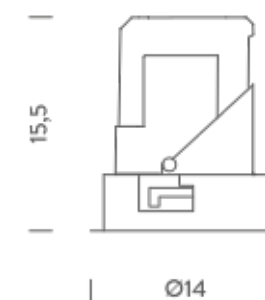

TRIMLESS

TRIM

RECESSED TRIMLESS 15° | 3000K

LAMPING

Source	LED spot
Total power	28W
Emission	Direct adjustable 15°
Switching	according to driver
Tension	IN 36V-600mA
Color temperature	3000K
Luminous flux	1400lm
Typ CRI	> 90
Energy class	F
IP class	20
Dimensions	ø12,2x15,5cm
Notes	driver and ring not included
Accessories	Drivers, Lipari Lipari ring, Lipari ring
Net lamp weight	0,92 kg

TRIMLESS

TRIM

RECESSED TRIMLESS 35° | 2700K

LAMPING

Source	LED spot
Total power	28W
Emission	Direct adjustable 35°
Switching	according to driver
Tension	IN 36V-600mA
Color temperature	2700K
Luminous flux	1400lm
Typ CRI	> 90
Energy class	F
IP class	20
Dimensions	ø12,2x15,5cm
Notes	driver and ring not included
Accessories	Drivers, Lipari Lipari ring, Lipari ring
Net lamp weight	0,92 kg

Codes

LIP LW2 63

Structure

white

PACKAGE

Package 01

Dimension: 46x45,5x35,8 cm / Gross weight: 1,3 kg

Certificazioni

TRIMLESS

TRIM

RECESSED TRIMLESS 35° | 3000K

LAMPING

Source	LED spot
Total power	28W
Emission	Direct adjustable 35°
Switching	according to driver
Tension	IN 36V-600mA
Color temperature	3000K
Luminous flux	1400lm
Typ CRI	> 90
Energy class	F
IP class	20
Dimensions	ø12,2x15,5cm
Notes	driver and ring not included
Accessories	Drivers, Lipari Lipari ring, Lipari ring
Net lamp weight	0,92 kg