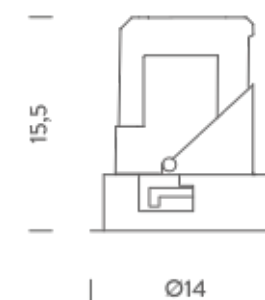

TRIMLESS

TRIM

RECESSED TRIMLESS 15° | 3000K

LAMPING

Source	LED spot
Total power	28W
Emission	Direct adjustable 15°
Switching	according to driver
Tension	IN 36V-600mA
Color temperature	3000K
Luminous flux	1400lm
Typ CRI	> 90
Energy class	F
IP class	20
Dimensions	ø12,2x15,5cm
Notes	driver and ring not included
Accessories	Drivers, Lipari Lipari ring, Lipari ring
Net lamp weight	0,92 kg

Codes

LIP LW3 61

Structure

white

PACKAGE

Package 01

Dimension: 46x45,5x35,8 cm / Gross weight: 1,3 kg

Certificazioni

TRIMLESS

TRIM

RECESSED TRIMLESS 35° | 2700K

LAMPING

Source	LED spot
Total power	28W
Emission	Direct adjustable 35°
Switching	according to driver
Tension	IN 36V-600mA
Color temperature	2700K
Luminous flux	1400lm
Typ CRI	> 90
Energy class	F
IP class	20
Dimensions	ø12,2x15,5cm
Notes	driver and ring not included
Accessories	Drivers, Lipari Lipari ring, Lipari ring
Net lamp weight	0,92 kg

Codes

LIP LW2 63

Structure

white

PACKAGE

Package 01

Dimension: 46x45,5x35,8 cm / Gross weight: 1,3 kg

Certificazioni