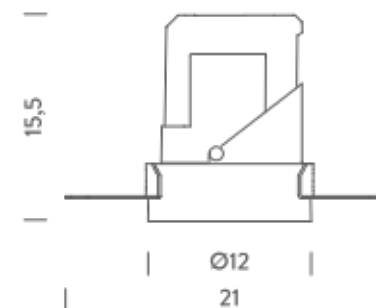

RECESSED TRIMLESS 15° | 2700K

LAMPING

Source	LED spot
Total power	28W
Emission	Direct adjustable 15°
Switching	according to driver
Tension	IN 36V-600mA
Color temperature	2700K
Luminous flux	1400lm
Typ CRI	> 90
Energy class	F
IP class	20
Dimensions	ø12,2x15,5cm
Notes	driver and ring not included
Accessories	Drivers, Lipari Lipari ring, Lipari ring
Net lamp weight	0,92 kg

Codes

LIP LW2 61

Structure

white

PACKAGE

Package 01

Dimension: 46x45,5x35,8 cm / Gross weight: 1,3 kg

Certificazioni

TRIMLESS

TRIM

RECESSED TRIMLESS 15° | 3000K

LAMPING

Source	LED spot
Total power	28W
Emission	Direct adjustable 15°
Switching	according to driver
Tension	IN 36V-600mA
Color temperature	3000K
Luminous flux	1400lm
Typ CRI	> 90
Energy class	F
IP class	20
Dimensions	ø12,2x15,5cm
Notes	driver and ring not included
Accessories	Drivers, Lipari Lipari ring, Lipari ring
Net lamp weight	0,92 kg