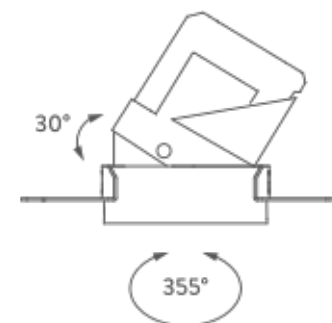

TRIMLESS

TRIM

RECESSED TRIMLESS 15° | 3000K

LAMPING

Source	LED spot
Total power	28W
Emission	Direct adjustable 15°
Switching	according to driver
Tension	IN 36V-600mA
Color temperature	3000K
Luminous flux	1400lm
Typ CRI	> 90
Energy class	F
IP class	20
Dimensions	ø12,2x15,5cm
Notes	driver and ring not included
Accessories	Drivers, Lipari Lipari ring, Lipari ring
Net lamp weight	0,92 kg

TRIMLESS

TRIM

RECESSED TRIMLESS 35° | 2700K

LAMPING

Source	LED spot
Total power	28W
Emission	Direct adjustable 35°
Switching	according to driver
Tension	IN 36V-600mA
Color temperature	2700K
Luminous flux	1400lm
Typ CRI	> 90
Energy class	F
IP class	20
Dimensions	ø12,2x15,5cm
Notes	driver and ring not included
Accessories	Drivers, Lipari Lipari ring, Lipari ring
Net lamp weight	0,92 kg

Codes

LIP LW2 63

Structure

white

PACKAGE

Package 01

Dimension: 46x45,5x35,8 cm / Gross weight: 1,3 kg

Certificazioni

TRIMLESS

TRIM

RECESSED TRIMLESS 35° | 3000K

LAMPING

Source	LED spot
Total power	28W
Emission	Direct adjustable 35°
Switching	according to driver
Tension	IN 36V-600mA
Color temperature	3000K
Luminous flux	1400lm
Typ CRI	> 90
Energy class	F
IP class	20
Dimensions	ø12,2x15,5cm
Notes	driver and ring not included
Accessories	Drivers, Lipari Lipari ring, Lipari ring
Net lamp weight	0,92 kg