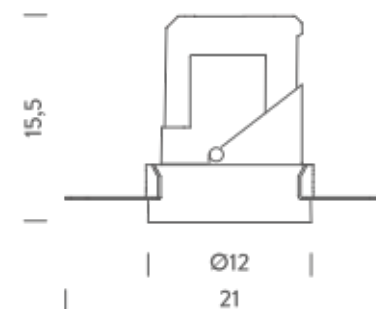

TRIMLESS

TRIM

RECESSED TRIMLESS 35° | 3000K

LAMPING

Source	LED spot
Total power	28W
Emission	Direct adjustable 35°
Switching	according to driver
Tension	IN 36V-600mA
Color temperature	3000K
Luminous flux	1400lm
Typ CRI	> 90
Energy class	F
IP class	20
Dimensions	ø12,2x15,5cm
Notes	driver and ring not included
Accessories	Drivers, Lipari Lipari ring, Lipari ring
Net lamp weight	0,92 kg

Codes

LIP LW3 63

Structure

white

PACKAGE

Package 01

Dimension: 46x45,5x35,8 cm / Gross weight: 1,3 kg

Certificazioni

TRIMLESS

TRIM

RECESSED TRIM 15° | 2700K

LAMPING

Source	LED spot
Total power	28W
Emission	Direct adjustable 15°
Switching	according to driver
Tension	IN 36V-600mA
Color temperature	2700K
Luminous flux	1400lm
Typ CRI	> 90
Energy class	F
IP class	20
Dimensions	ø13,8x15,5cm
Notes	driver and ring not included
Accessories	Lipari ring, Lipari ring
Net lamp weight	0,88 kg