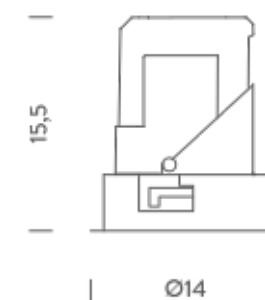

TRIMLESS

TRIM

RECESSED TRIMLESS 35° | 3000K

LAMPING

Source	LED spot
Total power	28W
Emission	Direct adjustable 35°
Switching	according to driver
Tension	IN 36V-600mA
Color temperature	3000K
Luminous flux	1400lm
Typ CRI	> 90
Energy class	F
IP class	20
Dimensions	ø12,2x15,5cm
Notes	driver and ring not included
Accessories	Drivers, Lipari Lipari ring, Lipari ring
Net lamp weight	0,92 kg

Codes

LIP LW3 63

Structure

white

PACKAGE

Package 01

Dimension: 46x45,5x35,8 cm / Gross weight: 1,3 kg

Certificazioni

TRIMLESS

TRIM

RECESSED TRIM 15° | 2700K

LAMPING

Source	LED spot
Total power	28W
Emission	Direct adjustable 15°
Switching	according to driver
Tension	IN 36V-600mA
Color temperature	2700K
Luminous flux	1400lm
Typ CRI	> 90
Energy class	F
IP class	20
Dimensions	ø13,8x15,5cm
Notes	driver and ring not included
Accessories	Lipari ring, Lipari ring
Net lamp weight	0,88 kg