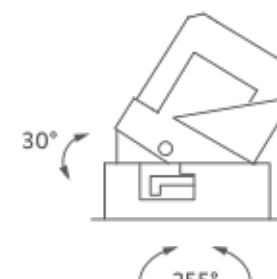

RECESSED TRIMLESS 15° | 2700K

LAMPING

Source	LED spot
Total power	28W
Emission	Direct adjustable 15°
Switching	according to driver
Tension	IN 36V-600mA
Color temperature	2700K
Luminous flux	1400lm
Typ CRI	> 90
Energy class	F
IP class	20
Dimensions	ø12,2x15,5cm
Notes	driver and ring not included
Accessories	Drivers, Lipari Lipari ring, Lipari ring
Net lamp weight	0,92 kg

Codes

LIP LW2 61

Structure

white

PACKAGE

Package 01

Dimension: 46x45,5x35,8 cm / Gross weight: 1,3 kg

Certificazioni

TRIMLESS

TRIM

RECESSED TRIMLESS 15° | 3000K

LAMPING

Source	LED spot
Total power	28W
Emission	Direct adjustable 15°
Switching	according to driver
Tension	IN 36V-600mA
Color temperature	3000K
Luminous flux	1400lm
Typ CRI	> 90
Energy class	F
IP class	20
Dimensions	ø12,2x15,5cm
Notes	driver and ring not included
Accessories	Drivers, Lipari Lipari ring, Lipari ring
Net lamp weight	0,92 kg

Codes

LIP LW3 61

Structure

white

PACKAGE

Package 01

Dimension: 46x45,5x35,8 cm / Gross weight: 1,3 kg

Certificazioni