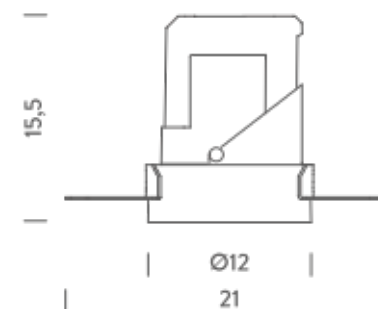

TRIMLESS

TRIM

RECESSED TRIM 15° | 3000K

LAMPING

Source	LED spot
Total power	28W
Emission	Direct adjustable 15°
Switching	according to driver
Tension	IN 36V-600mA
Color temperature	3000K
Luminous flux	1400lm
Typ CRI	> 90
Energy class	F
IP class	20
Dimensions	ø13,8x15,5cm
Notes	driver and ring not included
Accessories	Lipari ring, Lipari ring
Net lamp weight	0,88 kg

Codes

LIT LW3 61
LIT LN3 61

Structure

white
black

PACKAGE

Package 01

Dimension: 46x45,5x35,8 cm / Gross weight: 1,25 kg

Certificazioni

TRIMLESS

TRIM

RECESSED TRIM 35° | 2700K

LAMPING

Source	LED spot
Total power	28W
Emission	Direct adjustable 35°
Switching	according to driver
Tension	IN 36V-600mA
Color temperature	2700K
Luminous flux	1400lm
Typ CRI	> 90
Energy class	F
IP class	20
Dimensions	ø13,8x15,5cm
Notes	driver and ring not included
Accessories	Lipari ring, Lipari ring
Net lamp weight	0,88 kg