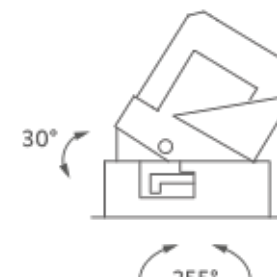

TRIMLESS

TRIM

RECESSED TRIM 35° | 2700K

LAMPING

Source	LED spot
Total power	28W
Emission	Direct adjustable 35°
Switching	according to driver
Tension	IN 36V-600mA
Color temperature	2700K
Luminous flux	1400lm
Typ CRI	> 90
Energy class	F
IP class	20
Dimensions	ø13,8x15,5cm
Notes	driver and ring not included
Accessories	Lipari ring, Lipari ring
Net lamp weight	0,88 kg

Codes

LIT LW2 63
LIT LN2 63

Structure

white
black

PACKAGE

Package 01

Dimension: 46x45,5x35,8 cm / Gross weight: 1,25 kg

Certificazioni

TRIMLESS

TRIM

RECESSED TRIM 35° | 3000K

LAMPING

Source	LED spot
Total power	28W
Emission	Direct adjustable 35°
Switching	according to driver
Tension	IN 36V-600mA
Color temperature	3000K
Luminous flux	1400lm
Typ CRI	> 90
Energy class	F
IP class	20
Dimensions	ø13,8x15,5cm
Notes	driver and ring not included
Accessories	Lipari ring, Lipari ring
Net lamp weight	0,88 kg