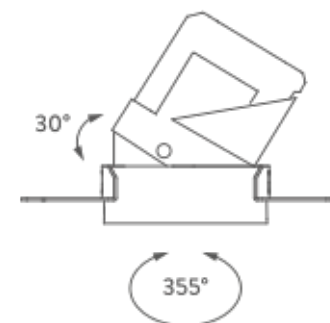

TRIMLESS

TRIM

RECESSED TRIM 35° | 2700K

LAMPING

Source	LED spot
Total power	28W
Emission	Direct adjustable 35°
Switching	according to driver
Tension	IN 36V-600mA
Color temperature	2700K
Luminous flux	1400lm
Typ CRI	> 90
Energy class	F
IP class	20
Dimensions	ø13,8x15,5cm
Notes	driver and ring not included
Accessories	Lipari ring, Lipari ring
Net lamp weight	0,88 kg

TRIMLESS

TRIM

RECESSED TRIM 35° | 3000K

LAMPING

Source	LED spot
Total power	28W
Emission	Direct adjustable 35°
Switching	according to driver
Tension	IN 36V-600mA
Color temperature	3000K
Luminous flux	1400lm
Typ CRI	> 90
Energy class	F
IP class	20
Dimensions	ø13,8x15,5cm
Notes	driver and ring not included
Accessories	Lipari ring, Lipari ring
Net lamp weight	0,88 kg

Codes

LIT LW3 63
LIT LN3 63

Structure

white
black

PACKAGE

Package 01

Dimension: 46x45,5x35,8 cm / Gross weight: 1,25 kg

Certificazioni

TRIMLESS

TRIM