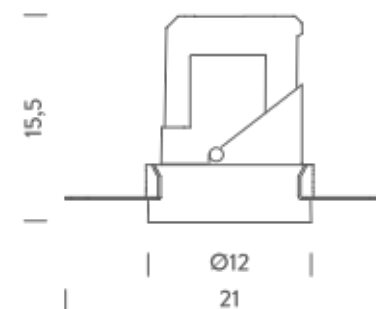

TRIMLESS

TRIM

RECESSED TRIM 35° | 2700K

LAMPING

Source	LED spot
Total power	28W
Emission	Direct adjustable 35°
Switching	according to driver
Tension	IN 36V-600mA
Color temperature	2700K
Luminous flux	1400lm
Typ CRI	> 90
Energy class	F
IP class	20
Dimensions	ø13,8x15,5cm
Notes	driver and ring not included
Accessories	Lipari ring, Lipari ring
Net lamp weight	0,88 kg

Codes

LIT LW2 63
LIT LN2 63

Structure

white
black

PACKAGE

Package 01

Dimension: 46x45,5x35,8 cm / Gross weight: 1,25 kg

Certificazioni

TRIMLESS

TRIM

RECESSED TRIM 35° | 3000K

LAMPING

Source	LED spot
Total power	28W
Emission	Direct adjustable 35°
Switching	according to driver
Tension	IN 36V-600mA
Color temperature	3000K
Luminous flux	1400lm
Typ CRI	> 90
Energy class	F
IP class	20
Dimensions	ø13,8x15,5cm
Notes	driver and ring not included
Accessories	Lipari ring, Lipari ring
Net lamp weight	0,88 kg