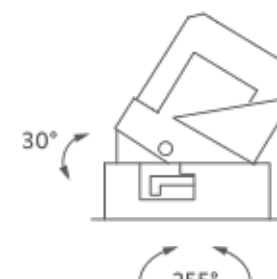

RECESSED TRIMLESS 15° | 2700K

LAMPING

Source	LED spot
Total power	28W
Emission	Direct adjustable 15°
Switching	according to driver
Tension	IN 36V-600mA
Color temperature	2700K
Luminous flux	1400lm
Typ CRI	> 90
Energy class	F
IP class	20
Dimensions	ø12,2x15,5cm
Notes	driver and ring not included
Accessories	Drivers, Lipari Lipari ring, Lipari ring
Net lamp weight	0,92 kg

TRIMLESS

TRIM

RECESSED TRIMLESS 15° | 3000K

LAMPING

Source	LED spot
Total power	28W
Emission	Direct adjustable 15°
Switching	according to driver
Tension	IN 36V-600mA
Color temperature	3000K
Luminous flux	1400lm
Typ CRI	> 90
Energy class	F
IP class	20
Dimensions	ø12,2x15,5cm
Notes	driver and ring not included
Accessories	Drivers, Lipari Lipari ring, Lipari ring
Net lamp weight	0,92 kg

Codes

LIP LW3 61

Structure

white

PACKAGE

Package 01

Dimension: 46x45,5x35,8 cm / Gross weight: 1,3 kg

Certificazioni

TRIMLESS

TRIM

RECESSED TRIMLESS 35° | 2700K

LAMPING

Source	LED spot
Total power	28W
Emission	Direct adjustable 35°
Switching	according to driver
Tension	IN 36V-600mA
Color temperature	2700K
Luminous flux	1400lm
Typ CRI	> 90
Energy class	F
IP class	20
Dimensions	ø12,2x15,5cm
Notes	driver and ring not included
Accessories	Drivers, Lipari Lipari ring, Lipari ring
Net lamp weight	0,92 kg