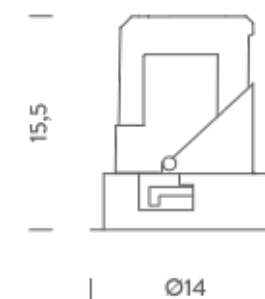

TRIMLESS

TRIM

RECESSED TRIM 35° | 2700K

LAMPING

Source	LED spot
Total power	28W
Emission	Direct adjustable 35°
Switching	according to driver
Tension	IN 36V-600mA
Color temperature	2700K
Luminous flux	1400lm
Typ CRI	> 90
Energy class	F
IP class	20
Dimensions	ø13,8x15,5cm
Notes	driver and ring not included
Accessories	Lipari ring, Lipari ring
Net lamp weight	0,88 kg

Codes

LIT LW2 63
LIT LN2 63

Structure

white
black

PACKAGE

Package 01

Dimension: 46x45,5x35,8 cm / Gross weight: 1,25 kg

Certificazioni

TRIMLESS

TRIM

RECESSED TRIM 35° | 3000K

LAMPING

Source	LED spot
Total power	28W
Emission	Direct adjustable 35°
Switching	according to driver
Tension	IN 36V-600mA
Color temperature	3000K
Luminous flux	1400lm
Typ CRI	> 90
Energy class	F
IP class	20
Dimensions	ø13,8x15,5cm
Notes	driver and ring not included
Accessories	Lipari ring, Lipari ring
Net lamp weight	0,88 kg

Codes

LIT LW3 63
LIT LN3 63

Structure

white
black

PACKAGE

Package 01

Dimension: 46x45,5x35,8 cm / Gross weight: 1,25 kg

Certificazioni