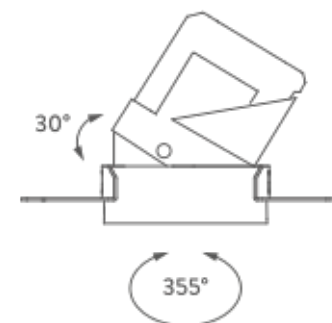

RECESSED TRIMLESS 15° | 2700K

LAMPING

Source	LED spot
Total power	28W
Emission	Direct adjustable 15°
Switching	according to driver
Tension	IN 36V-600mA
Color temperature	2700K
Luminous flux	1400lm
Typ CRI	> 90
Energy class	F
IP class	20
Dimensions	ø12,2x15,5cm
Notes	driver and ring not included
Accessories	Drivers, Lipari Lipari ring, Lipari ring
Net lamp weight	0,92 kg

TRIMLESS

TRIM

RECESSED TRIMLESS 15° | 3000K

LAMPING

Source	LED spot
Total power	28W
Emission	Direct adjustable 15°
Switching	according to driver
Tension	IN 36V-600mA
Color temperature	3000K
Luminous flux	1400lm
Typ CRI	> 90
Energy class	F
IP class	20
Dimensions	ø12,2x15,5cm
Notes	driver and ring not included
Accessories	Drivers, Lipari Lipari ring, Lipari ring
Net lamp weight	0,92 kg

Codes

LIP LW3 61

Structure

white

PACKAGE

Package 01

Dimension: 46x45,5x35,8 cm / Gross weight: 1,3 kg

Certificazioni

TRIMLESS

TRIM

RECESSED TRIMLESS 35° | 2700K

LAMPING

Source	LED spot
Total power	28W
Emission	Direct adjustable 35°
Switching	according to driver
Tension	IN 36V-600mA
Color temperature	2700K
Luminous flux	1400lm
Typ CRI	> 90
Energy class	F
IP class	20
Dimensions	ø12,2x15,5cm
Notes	driver and ring not included
Accessories	Drivers, Lipari Lipari ring, Lipari ring
Net lamp weight	0,92 kg