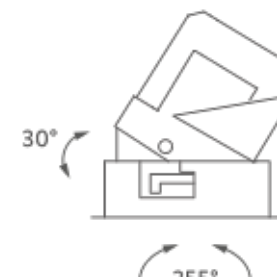

TRIMLESS

TRIM

RECESSED TRIM 15° | 2700K

LAMPING

Source	LED spot
Total power	28W
Emission	Direct adjustable 15°
Switching	according to driver
Tension	IN 36V-600mA
Color temperature	2700K
Luminous flux	1400lm
Typ CRI	> 90
Energy class	F
IP class	20
Dimensions	ø13,8x15,5cm
Notes	driver and ring not included
Accessories	Lipari ring, Lipari ring
Net lamp weight	0,88 kg

Codes

LIT LW2 61
LIT LN2 61

Structure

white
black

PACKAGE

Package 01

Dimension: 46x45,5x35,8 cm / Gross weight: 1,25 kg

Certificazioni

TRIMLESS

TRIM

RECESSED TRIM 15° | 3000K

LAMPING

Source	LED spot
Total power	28W
Emission	Direct adjustable 15°
Switching	according to driver
Tension	IN 36V-600mA
Color temperature	3000K
Luminous flux	1400lm
Typ CRI	> 90
Energy class	F
IP class	20
Dimensions	ø13,8x15,5cm
Notes	driver and ring not included
Accessories	Lipari ring, Lipari ring
Net lamp weight	0,88 kg