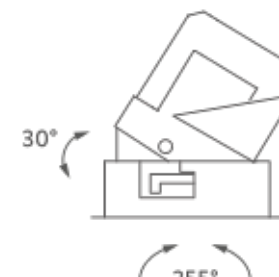

TRIMLESS

TRIM

RECESSED TRIM 15° | 3000K

LAMPING

Source	LED spot
Total power	28W
Emission	Direct adjustable 15°
Switching	according to driver
Tension	IN 36V-600mA
Color temperature	3000K
Luminous flux	1400lm
Typ CRI	> 90
Energy class	F
IP class	20
Dimensions	ø13,8x15,5cm
Notes	driver and ring not included
Accessories	Lipari ring, Lipari ring
Net lamp weight	0,88 kg

Codes

LIT LW3 61
LIT LN3 61

Structure

white
black

PACKAGE

Package 01

Dimension: 46x45,5x35,8 cm / Gross weight: 1,25 kg

Certificazioni

TRIMLESS

TRIM

RECESSED TRIM 35° | 2700K

LAMPING

Source	LED spot
Total power	28W
Emission	Direct adjustable 35°
Switching	according to driver
Tension	IN 36V-600mA
Color temperature	2700K
Luminous flux	1400lm
Typ CRI	> 90
Energy class	F
IP class	20
Dimensions	ø13,8x15,5cm
Notes	driver and ring not included
Accessories	Lipari ring, Lipari ring
Net lamp weight	0,88 kg