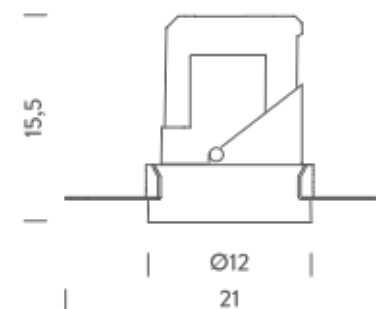

TRIMLESS

TRIM

RECESSED TRIMLESS 15° | 3000K

LAMPING

Source	LED spot
Total power	28W
Emission	Direct adjustable 15°
Switching	according to driver
Tension	IN 36V-600mA
Color temperature	3000K
Luminous flux	1400lm
Typ CRI	> 90
Energy class	F
IP class	20
Dimensions	ø12,2x15,5cm
Notes	driver and ring not included
Accessories	Drivers, Lipari Lipari ring, Lipari ring
Net lamp weight	0,92 kg

Codes

LIP LW3 61

Structure

white

PACKAGE

Package 01

Dimension: 46x45,5x35,8 cm / Gross weight: 1,3 kg

Certificazioni

TRIMLESS

TRIM

RECESSED TRIMLESS 35° | 2700K

LAMPING

Source	LED spot
Total power	28W
Emission	Direct adjustable 35°
Switching	according to driver
Tension	IN 36V-600mA
Color temperature	2700K
Luminous flux	1400lm
Typ CRI	> 90
Energy class	F
IP class	20
Dimensions	ø12,2x15,5cm
Notes	driver and ring not included
Accessories	Drivers, Lipari Lipari ring, Lipari ring
Net lamp weight	0,92 kg