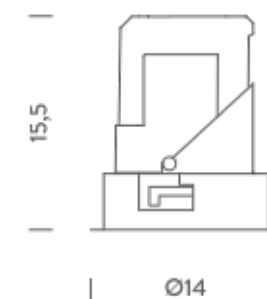

TRIMLESS

TRIM

RECESSED TRIM 15° | 3000K

LAMPING

Source	LED spot
Total power	28W
Emission	Direct adjustable 15°
Switching	according to driver
Tension	IN 36V-600mA
Color temperature	3000K
Luminous flux	1400lm
Typ CRI	> 90
Energy class	F
IP class	20
Dimensions	ø13,8x15,5cm
Notes	driver and ring not included
Accessories	Lipari ring, Lipari ring
Net lamp weight	0,88 kg

Codes

LIT LW3 61
LIT LN3 61

Structure

white
black

PACKAGE

Package 01

Dimension: 46x45,5x35,8 cm / Gross weight: 1,25 kg

Certificazioni

TRIMLESS

TRIM

RECESSED TRIM 35° | 2700K

LAMPING

Source	LED spot
Total power	28W
Emission	Direct adjustable 35°
Switching	according to driver
Tension	IN 36V-600mA
Color temperature	2700K
Luminous flux	1400lm
Typ CRI	> 90
Energy class	F
IP class	20
Dimensions	ø13,8x15,5cm
Notes	driver and ring not included
Accessories	Lipari ring, Lipari ring
Net lamp weight	0,88 kg