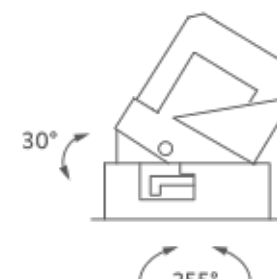

TRIMLESS

TRIM

RECESSED TRIMLESS 35° | 2700K

LAMPING

Source	LED spot
Total power	28W
Emission	Direct adjustable 35°
Switching	according to driver
Tension	IN 36V-600mA
Color temperature	2700K
Luminous flux	1400lm
Typ CRI	> 90
Energy class	F
IP class	20
Dimensions	ø12,2x15,5cm
Notes	driver and ring not included
Accessories	Drivers, Lipari Lipari ring, Lipari ring
Net lamp weight	0,92 kg

TRIMLESS

TRIM

RECESSED TRIMLESS 35° | 3000K

LAMPING

Source	LED spot
Total power	28W
Emission	Direct adjustable 35°
Switching	according to driver
Tension	IN 36V-600mA
Color temperature	3000K
Luminous flux	1400lm
Typ CRI	> 90
Energy class	F
IP class	20
Dimensions	ø12,2x15,5cm
Notes	driver and ring not included
Accessories	Drivers, Lipari Lipari ring, Lipari ring
Net lamp weight	0,92 kg

Codes

LIP LW3 63

Structure

white

PACKAGE

Package 01

Dimension: 46x45,5x35,8 cm / Gross weight: 1,3 kg

Certificazioni

TRIMLESS

TRIM

RECESSED TRIM 15° | 2700K

LAMPING

Source	LED spot
Total power	28W
Emission	Direct adjustable 15°
Switching	according to driver
Tension	IN 36V-600mA
Color temperature	2700K
Luminous flux	1400lm
Typ CRI	> 90
Energy class	F
IP class	20
Dimensions	ø13,8x15,5cm
Notes	driver and ring not included
Accessories	Lipari ring, Lipari ring
Net lamp weight	0,88 kg