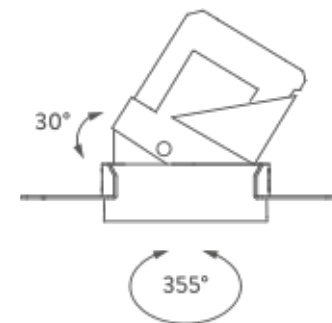

TRIMLESS

TRIM

RECESSED TRIM 15° | 3000K

LAMPING

Source	LED spot
Total power	28W
Emission	Direct adjustable 15°
Switching	according to driver
Tension	IN 36V-600mA
Color temperature	3000K
Luminous flux	1400lm
Typ CRI	> 90
Energy class	F
IP class	20
Dimensions	ø13,8x15,5cm
Notes	driver and ring not included
Accessories	Lipari ring, Lipari ring
Net lamp weight	0,88 kg

TRIMLESS

TRIM

RECESSED TRIM 35° | 2700K

LAMPING

Source	LED spot
Total power	28W
Emission	Direct adjustable 35°
Switching	according to driver
Tension	IN 36V-600mA
Color temperature	2700K
Luminous flux	1400lm
Typ CRI	> 90
Energy class	F
IP class	20
Dimensions	ø13,8x15,5cm
Notes	driver and ring not included
Accessories	Lipari ring, Lipari ring
Net lamp weight	0,88 kg

Codes

LIT LW2 63
LIT LN2 63

Structure

white
black

PACKAGE

Package 01

Dimension: 46x45,5x35,8 cm / Gross weight: 1,25 kg

Certificazioni

TRIMLESS

TRIM

RECESSED TRIM 35° | 3000K

LAMPING

Source	LED spot
Total power	28W
Emission	Direct adjustable 35°
Switching	according to driver
Tension	IN 36V-600mA
Color temperature	3000K
Luminous flux	1400lm
Typ CRI	> 90
Energy class	F
IP class	20
Dimensions	ø13,8x15,5cm
Notes	driver and ring not included
Accessories	Lipari ring, Lipari ring
Net lamp weight	0,88 kg