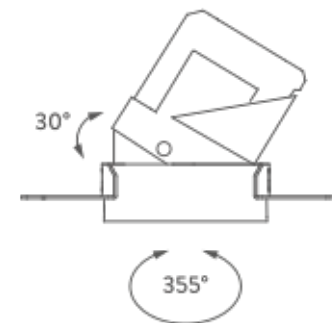

TRIMLESS

TRIM

RECESSED TRIMLESS 35° | 3000K

LAMPING

Source	LED spot
Total power	28W
Emission	Direct adjustable 35°
Switching	according to driver
Tension	IN 36V-600mA
Color temperature	3000K
Luminous flux	1400lm
Typ CRI	> 90
Energy class	F
IP class	20
Dimensions	ø12,2x15,5cm
Notes	driver and ring not included
Accessories	Drivers, Lipari Lipari ring, Lipari ring
Net lamp weight	0,92 kg

TRIMLESS

TRIM

RECESSED TRIM 15° | 2700K

LAMPING

Source	LED spot
Total power	28W
Emission	Direct adjustable 15°
Switching	according to driver
Tension	IN 36V-600mA
Color temperature	2700K
Luminous flux	1400lm
Typ CRI	> 90
Energy class	F
IP class	20
Dimensions	ø13,8x15,5cm
Notes	driver and ring not included
Accessories	Lipari ring, Lipari ring
Net lamp weight	0,88 kg

Codes

LIT LW2 61
LIT LN2 61

Structure

white
black

PACKAGE

Package 01

Dimension: 46x45,5x35,8 cm / Gross weight: 1,25 kg

Certificazioni

TRIMLESS

TRIM

RECESSED TRIM 15° | 3000K

LAMPING

Source	LED spot
Total power	28W
Emission	Direct adjustable 15°
Switching	according to driver
Tension	IN 36V-600mA
Color temperature	3000K
Luminous flux	1400lm
Typ CRI	> 90
Energy class	F
IP class	20
Dimensions	ø13,8x15,5cm
Notes	driver and ring not included
Accessories	Lipari ring, Lipari ring
Net lamp weight	0,88 kg