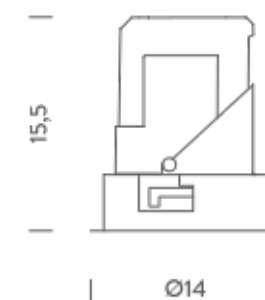

RECESSED TRIMLESS 15° | 2700K

LAMPING

Source	LED spot
Total power	28W
Emission	Direct adjustable 15°
Switching	according to driver
Tension	IN 36V-600mA
Color temperature	2700K
Luminous flux	1400lm
Typ CRI	> 90
Energy class	F
IP class	20
Dimensions	ø12,2x15,5cm
Notes	driver and ring not included
Accessories	Drivers, Lipari Lipari ring, Lipari ring
Net lamp weight	0,92 kg

Codes

LIP LW2 61

Structure

white

PACKAGE

Package 01

Dimension: 46x45,5x35,8 cm / Gross weight: 1,3 kg

Certificazioni

TRIMLESS

TRIM

RECESSED TRIMLESS 15° | 3000K

LAMPING

Source	LED spot
Total power	28W
Emission	Direct adjustable 15°
Switching	according to driver
Tension	IN 36V-600mA
Color temperature	3000K
Luminous flux	1400lm
Typ CRI	> 90
Energy class	F
IP class	20
Dimensions	ø12,2x15,5cm
Notes	driver and ring not included
Accessories	Drivers, Lipari Lipari ring, Lipari ring
Net lamp weight	0,92 kg

Codes

LIP LW3 61

Structure

white

PACKAGE

Package 01

Dimension: 46x45,5x35,8 cm / Gross weight: 1,3 kg

Certificazioni