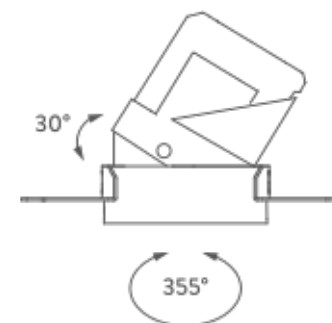

TRIMLESS

TRIM

RECESSED TRIMLESS 35° | 2700K

LAMPING

Source	LED spot
Total power	28W
Emission	Direct adjustable 35°
Switching	according to driver
Tension	IN 36V-600mA
Color temperature	2700K
Luminous flux	1400lm
Typ CRI	> 90
Energy class	F
IP class	20
Dimensions	ø12,2x15,5cm
Notes	driver and ring not included
Accessories	Drivers, Lipari Lipari ring, Lipari ring
Net lamp weight	0,92 kg

TRIMLESS

TRIM

RECESSED TRIMLESS 35° | 3000K

LAMPING

Source	LED spot
Total power	28W
Emission	Direct adjustable 35°
Switching	according to driver
Tension	IN 36V-600mA
Color temperature	3000K
Luminous flux	1400lm
Typ CRI	> 90
Energy class	F
IP class	20
Dimensions	ø12,2x15,5cm
Notes	driver and ring not included
Accessories	Drivers, Lipari Lipari ring, Lipari ring
Net lamp weight	0,92 kg

Codes

LIP LW3 63

Structure

white

PACKAGE

Package 01

Dimension: 46x45,5x35,8 cm / Gross weight: 1,3 kg

Certificazioni

TRIMLESS

TRIM

RECESSED TRIM 15° | 2700K

LAMPING

Source	LED spot
Total power	28W
Emission	Direct adjustable 15°
Switching	according to driver
Tension	IN 36V-600mA
Color temperature	2700K
Luminous flux	1400lm
Typ CRI	> 90
Energy class	F
IP class	20
Dimensions	ø13,8x15,5cm
Notes	driver and ring not included
Accessories	Lipari ring, Lipari ring
Net lamp weight	0,88 kg