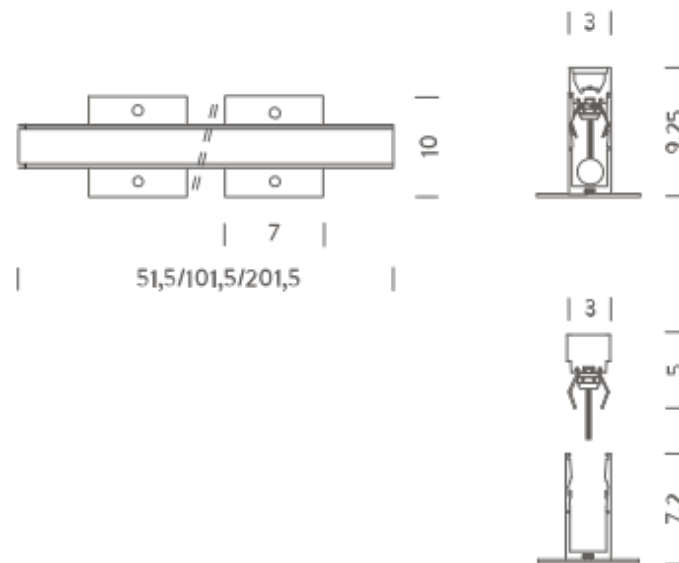

0,50M | 3000K

LAMPING

Source	Linear LED
Total power	8W
Emission	wall washer
Switching	according to driver
Tension	24VDC
Color temperature	3000K
Luminous flux	625lm
Typ CRI	90
IP class	67
Materials	aluminum
Mechanical impact protection code	IK10
Notes	driver not included, cable length 0,5m, certified 500kg static load, 3500kg dynamic load
Customization options	1-10V, DALI, DMX, Casambi, body length
Accessories	Drivers 24VDC + DALI interface,

Codes

BWLK0205226WAA

Structure

grey

Certificazioni

0,50M | 4000K

LAMPING

Source	Linear LED
Total power	8W
Emission	wall washer
Switching	according to driver
Tension	24VDC
Color temperature	4000K
Luminous flux	650lm
Typ CRI	90
IP class	67
Materials	aluminum
Mechanical impact protection code	IK10
Notes	driver not included, cable length 0,5m, certified 500kg static load, 3500kg dynamic load
Customization options	1-10V, DALI, DMX, Casambi, body length
Accessories	Drivers 24VDC + DALI interface,

Codes

BWLK0205226NAA

Structure

grey

Certificazioni

1M | 3000K

LAMPING

Source	Linear LED
Total power	16W
Emission	wall washer
Switching	according to driver
Tension	24VDC
Color temperature	3000K
Luminous flux	1250lm
Typ CRI	90
IP class	67
Materials	aluminum
Mechanical impact protection code	IK10
Notes	driver not included, cable length 0,5m, certified 500kg static load, 3500kg dynamic load
Customization options	1-10V, DALI, DMX, Casambi, body length
Accessories	Drivers 24VDC + DALI interface,

Source	Linear LED
Total power	32W
Emission	wall washer
Switching	according to driver
Tension	24VDC
Color temperature	4000K
Luminous flux	2600lm
Typ CRI	90
IP class	67
Materials	aluminum
Mechanical impact protection code	IK10
Notes	driver not included, cable length 0,5m, certified 500kg static load, 3500kg dynamic load
Customization options	1-10V, DALI, DMX, Casambi, body length
Accessories	Drivers 24VDC + DALI interface,