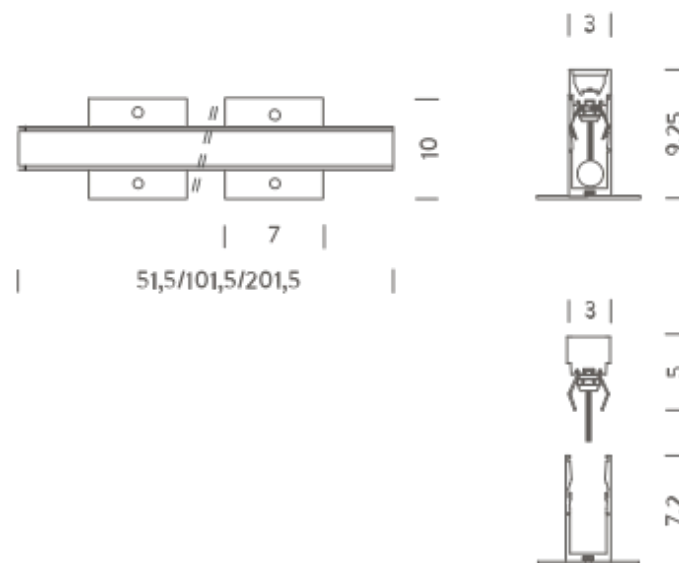

0,50M | 3000K

LAMPING

Source	Linear LED
Total power	8W
Emission	wall washer
Switching	according to driver
Tension	24VDC
Color temperature	3000K
Luminous flux	625lm
Typ CRI	90
IP class	67
Materials	aluminum
Mechanical impact protection code	IK10
Notes	driver not included, cable length 0,5m, certified 500kg static load, 3500kg dynamic load
Customization options	1-10V, DALI, DMX, Casambi, body length
Accessories	Drivers 24VDC + DALI interface,

Codes

BWLK0205226WAA

Structure

grey

Certificazioni

0,50M | 4000K

LAMPING

Source	Linear LED
Total power	8W
Emission	wall washer
Switching	according to driver
Tension	24VDC
Color temperature	4000K
Luminous flux	650lm
Typ CRI	90
IP class	67
Materials	aluminum
Mechanical impact protection code	IK10
Notes	driver not included, cable length 0,5m, certified 500kg static load, 3500kg dynamic load
Customization options	1-10V, DALI, DMX, Casambi, body length
Accessories	Drivers 24VDC + DALI interface,

Codes

BWLK0205226NAA

Structure

grey

Certificazioni

1M | 3000K

LAMPING

Source	Linear LED
Total power	16W
Emission	wall washer
Switching	according to driver
Tension	24VDC
Color temperature	3000K
Luminous flux	1250lm
Typ CRI	90
IP class	67
Materials	aluminum
Mechanical impact protection code	IK10
Notes	driver not included, cable length 0,5m, certified 500kg static load, 3500kg dynamic load
Customization options	1-10V, DALI, DMX, Casambi, body length
Accessories	Drivers 24VDC + DALI interface,

Source	Linear LED
Total power	32W
Emission	wall washer
Switching	according to driver
Tension	24VDC
Color temperature	4000K
Luminous flux	2600lm
Typ CRI	90
IP class	67
Materials	aluminum
Mechanical impact protection code	IK10
Notes	driver not included, cable length 0,5m, certified 500kg static load, 3500kg dynamic load
Customization options	1-10V, DALI, DMX, Casambi, body length
Accessories	Drivers 24VDC + DALI interface,