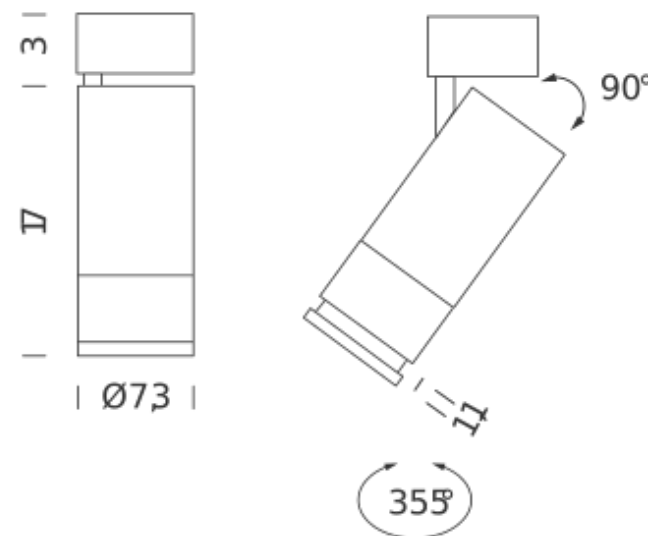

CASAMBI (BLUETOOTH) | 2700K

LAMPING

Source	LED spot
Total power	23W
Emission	Direct adjustable 15°-55°
Switching	CASAMBI (bluetooth)
Tension	220/240V
Color temperature	2700K
Luminous flux	1700lm
Typ CRI	>90
IP class	20
Dimensions	20xø7,3

Codes

CAP LN2 45
CAP LW2 45

Structure

black
white

Certificazioni