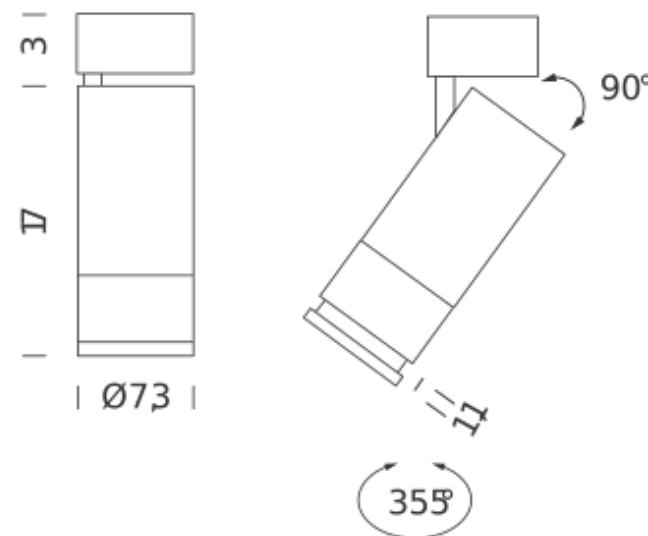

DIMMABLE DALI | 3000K

LAMPING

Source	LED spot
Total power	23W
Emission	Direct adjustable 15°-55°
Switching	Dimmable DALI
Tension	220/240V
Color temperature	3000K
Luminous flux	1700lm
Typ CRI	> 90
IP class	20
Dimensions	20xø7,3

Codes

CAP LW3 43
CAP LN3 43

Structure

white
black

Certificazioni