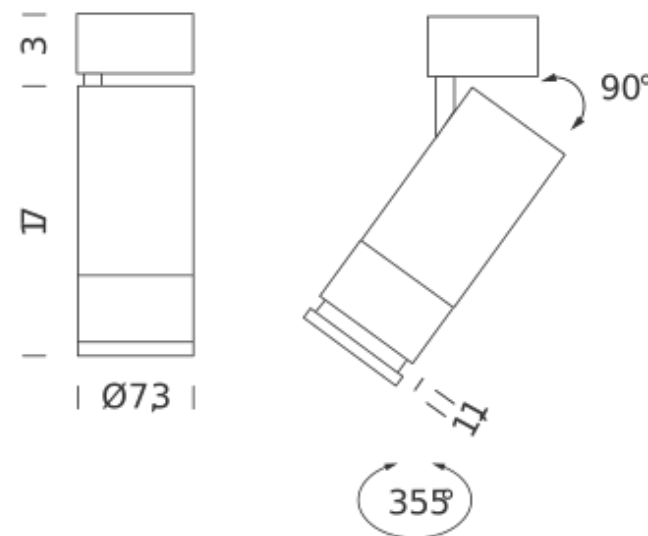

Codes

CAP LW2 42
CAP LN2 42

Structure

white
black

Certificazioni

DIMMABLE 0-10V | 3000K

LAMPING

Source	LED spot
Total power	23W
Emission	Direct adjustable 15°-55°
Switching	Dimmable 0-10V
Tension	220/240V
Color temperature	3000K
Luminous flux	1700lm
Typ CRI	> 90
IP class	20
Dimensions	20xø7,3

Codes

CAP LW3 42
CAP LN3 42

Structure

white
black

Certificazioni

DIMMABLE DALI | 2700K

LAMPING

Source	LED spot
Total power	23W
Emission	Direct adjustable 15°-55°
Switching	Dimmable DALI
Tension	220/240V
Color temperature	2700K
Luminous flux	1700lm
Typ CRI	> 90
IP class	20
Dimensions	20xø7,3

Codes

CAP LW2 43
CAP LN2 43

Structure

white
black

Certificazioni

DIMMABLE DALI | 3000K

LAMPING

Source	LED spot
Total power	23W
Emission	Direct adjustable 15°-55°
Switching	Dimmable DALI
Tension	220/240V
Color temperature	3000K
Luminous flux	1700lm
Typ CRI	> 90
IP class	20
Dimensions	20xø7,3