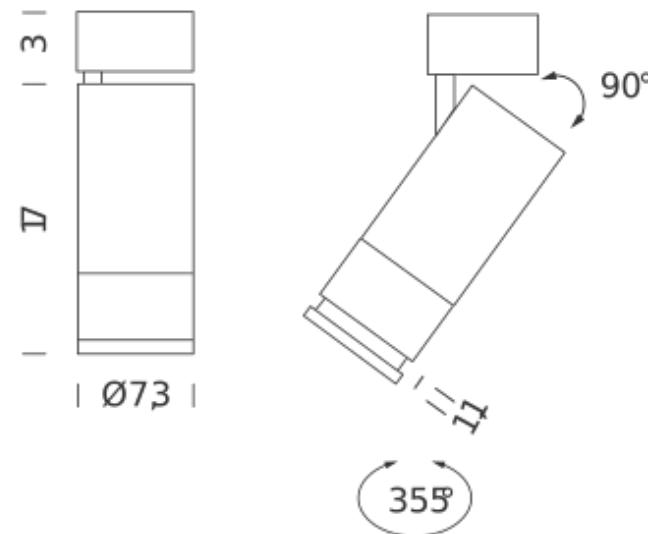

Codes

CAP LW2 41
CAP LN2 41

Structure

white
black

Certificazioni

DIMMABLE TRIAC | 3000K

LAMPING

Source	LED spot
Total power	23W
Emission	Direct adjustable 15°-55°
Switching	Dimmable triac
Tension	220/240V
Color temperature	3000K
Luminous flux	1700lm
Typ CRI	> 90
IP class	20
Dimensions	20xø7,3

Codes

CAP LW3 41
CAP LN3 41

Structure

white
black

Certificazioni

DIMMABLE 0-10V | 2700K

LAMPING

Source	LED spot
Total power	23W
Emission	Direct adjustable 15°-55°
Switching	Dimmable 0-10V
Tension	220/240V
Color temperature	2700K
Luminous flux	1700lm
Typ CRI	> 90
IP class	20
Dimensions	20xø7,3

Codes

CAP LW2 42
CAP LN2 42

Structure

white
black

Certificazioni

DIMMABLE 0-10V | 3000K

LAMPING

Source	LED spot
Total power	23W
Emission	Direct adjustable 15°-55°
Switching	Dimmable 0-10V
Tension	220/240V
Color temperature	3000K
Luminous flux	1700lm
Typ CRI	> 90
IP class	20
Dimensions	20xø7,3