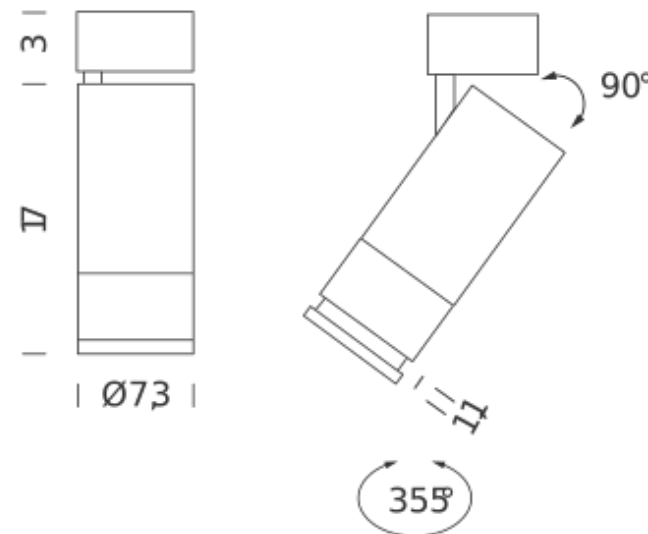

Codes

CAP LW3 41
CAP LN3 41

Structure

white
black

Certificazioni

DIMMABLE 0-10V | 2700K

LAMPING

Source	LED spot
Total power	23W
Emission	Direct adjustable 15°-55°
Switching	Dimmable 0-10V
Tension	220/240V
Color temperature	2700K
Luminous flux	1700lm
Typ CRI	> 90
IP class	20
Dimensions	20xø7,3

Codes

CAP LW2 42
CAP LN2 42

Structure

white
black

Certificazioni

DIMMABLE 0-10V | 3000K

LAMPING

Source	LED spot
Total power	23W
Emission	Direct adjustable 15°-55°
Switching	Dimmable 0-10V
Tension	220/240V
Color temperature	3000K
Luminous flux	1700lm
Typ CRI	> 90
IP class	20
Dimensions	20xø7,3

Codes

CAP LW3 42
CAP LN3 42

Structure

white
black

Certificazioni

DIMMABLE DALI | 2700K

LAMPING

Source	LED spot
Total power	23W
Emission	Direct adjustable 15°-55°
Switching	Dimmable DALI
Tension	220/240V
Color temperature	2700K
Luminous flux	1700lm
Typ CRI	> 90
IP class	20
Dimensions	20xø7,3