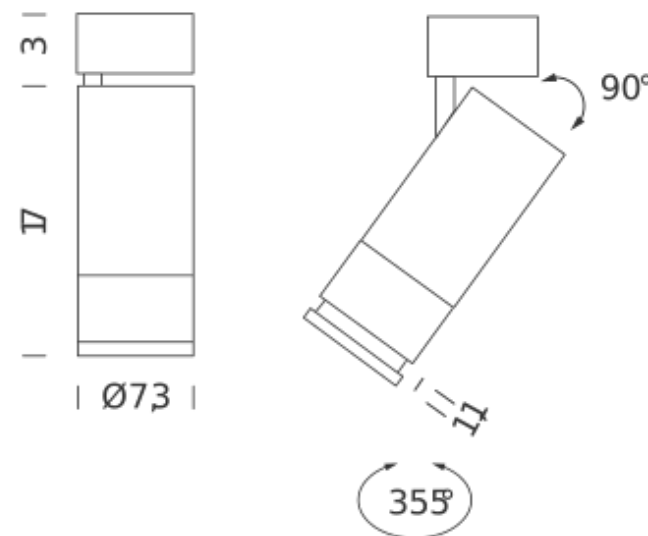

DIMMABLE TRIAC | 2700K

LAMPING

Source	LED spot
Total power	23W
Emission	Direct adjustable 15°-55°
Switching	Dimmable triac
Tension	220/240V
Color temperature	2700K
Luminous flux	1700lm
Typ CRI	> 90
IP class	20
Dimensions	20xø7,3

Codes

CAP LW2 41
CAP LN2 41

Structure

white
black

Certificazioni

DIMMABLE TRIAC | 3000K

LAMPING

Source	LED spot
Total power	23W
Emission	Direct adjustable 15°-55°
Switching	Dimmable triac
Tension	220/240V
Color temperature	3000K
Luminous flux	1700lm
Typ CRI	> 90
IP class	20
Dimensions	20xø7,3

Codes

CAP LW3 41
CAP LN3 41

Structure

white
black

Certificazioni

DIMMABLE 0-10V | 2700K

LAMPING

Source	LED spot
Total power	23W
Emission	Direct adjustable 15°-55°
Switching	Dimmable 0-10V
Tension	220/240V
Color temperature	2700K
Luminous flux	1700lm
Typ CRI	> 90
IP class	20
Dimensions	20xø7,3