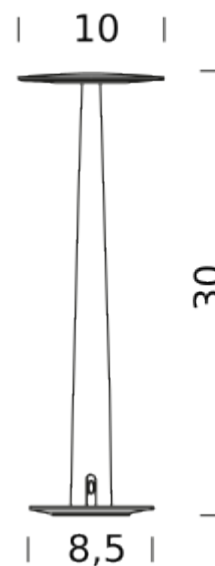

MARBLE BASE

LAMPING

Source	LED board
Total power	1,8W
Emission	diffused, indirect
Switching	dimnable on board
Tension	5V
Color temperature	2700K
Luminous flux	190lm
Typ CRI	90
IP class	20
Dimensions	ø10x30,5cm
Materials	aluminium+marble
Notes	equipped with USB-C socket USB-C cable included. Rechargeable, 5/15 hours battery life (MAX/min light Output) 4,5 hours charge time

Codes

POR LWW 12
POR LNN 12
POR LBB 12
POR LVV 12

Structure

white + travertino
black + sahara noir
pastel blue + blue portofino
emerald green + green guatemala

PACKAGE

Package 01

Dimension: 15x14x40 cm / Gross weight: 0,67 kg

Certificazioni

UK
CA

portofino

portofino
marble

STANDARD BASE

LAMPING

Source	LED board
Total power	1,8W
Emission	diffused, indirect
Switching	dimnable on board
Tension	5V
Color temperature	2700K
Luminous flux	190lm
Typ CRI	90
IP class	20
Dimensions	ø10x30cm
Materials	aluminium
Notes	equipped with USB-C socket USB-C cable included. Rechargeable, 5/15 hours battery life (MAX/min light Output) 4,5 hours charge time

Codes

POR LWW 11
POR LNN 11
POR LBB 11
POR LVV 11

Structure

white
black
pastel blue
emerald green

PACKAGE

Package 01 Dimension: 15x14x40 cm / Gross weight: 0,67 kg

Certificazioni

portofino