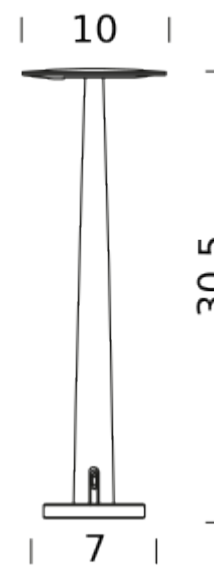

MARBLE BASE

LAMPING

Source	LED board
Total power	1,8W
Emission	diffused, indirect
Switching	dimnable on board
Tension	5V
Color temperature	2700K
Luminous flux	190lm
Typ CRI	90
IP class	20
Dimensions	ø10x30,5cm
Materials	aluminium+marble
Notes	equipped with USB-C socket USB-C cable included. Rechargeable, 5/15 hours battery life (MAX/min light Output) 4,5 hours charge time

Codes

POR LWW 12
POR LNN 12
POR LBB 12
POR LVV 12

Structure

white + travertino
black + sahara noir
pastel blue + blue portofino
emerald green + green guatemala

PACKAGE

Package 01

Dimension: 15x14x40 cm / Gross weight: 0,67 kg

Certificazioni

UK
CA

portofino

portofino
marble

STANDARD BASE

LAMPING

Source	LED board
Total power	1,8W
Emission	diffused, indirect
Switching	dimnable on board
Tension	5V
Color temperature	2700K
Luminous flux	190lm
Typ CRI	90
IP class	20
Dimensions	ø10x30cm
Materials	aluminium
Notes	equipped with USB-C socket USB-C cable included. Rechargeable, 5/15 hours battery life (MAX/min light Output) 4,5 hours charge time