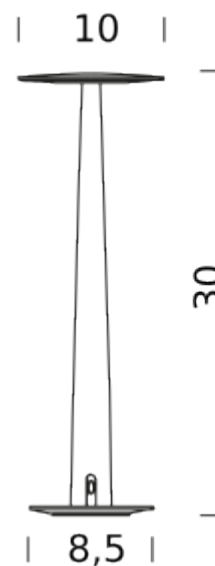

MARBLE BASE

LAMPING

Source	LED board
Total power	1,8W
Emission	diffused, indirect
Switching	dimnable on board
Tension	5V
Color temperature	2700K
Luminous flux	190lm
Typ CRI	90
IP class	20
Dimensions	ø10x30,5cm
Materials	aluminium+marble
Notes	equipped with USB-C socket USB-C cable included. Rechargeable, 5/15 hours battery life (MAX/min light Output) 4,5 hours charge time

Codes

POR LWW 12
POR LNN 12
POR LBB 12
POR LVV 12

Structure

white + travertino
black + sahara noir
pastel blue + blue portofino
emerald green + green guatemala

PACKAGE

Package 01

Dimension: 15x14x40 cm / Gross weight: 0,67 kg

Certificazioni

UK
CA

portofino

portofino
marble

STANDARD BASE

LAMPING

Source	LED board
Total power	1,8W
Emission	diffused, indirect
Switching	dimnable on board
Tension	5V
Color temperature	2700K
Luminous flux	190lm
Typ CRI	90
IP class	20
Dimensions	ø10x30cm
Materials	aluminium
Notes	equipped with USB-C socket USB-C cable included. Rechargeable, 5/15 hours battery life (MAX/min light Output) 4,5 hours charge time