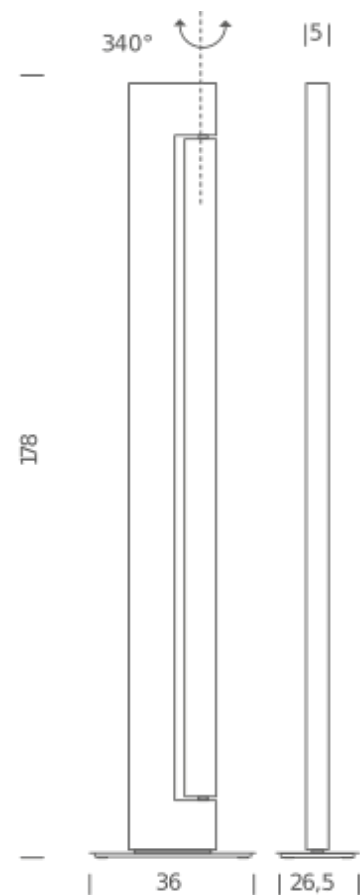

The power supply is integrated for both versions while the dimmer is on the cable in the LED + LED version and integrated in the DTW version.

LED

LAMPING

Source	LED board + linear LED
Total power	23+40W
Emission	up and side vertical emission, indirect
Switching	double, dimmable (DALI on request)
Tension	230V
Color temperature	2700K/3000K
Luminous flux	1820+3060lm
Typ CRI	83
Energy class	A+
Materials	aluminium + PMMA
Notes	orientable diffuser, up and side emission, anthracite RAL7016, champagne RAL9007

Codes

ARA TWW 2B
ARA TWL 2B
ARA TXL 2B
ARA TDL 2B
ARA TXX 2B
ARA TML 2B

Structure/Diffuser

white/white
white/polished
anthracite/polished
champagne/polished
anthracite/anthracite
moka/polished

PACKAGE

Package 01	Dimension: 51x39x12 cm / Gross weight: 13 kg
Package 02	Dimension: 31x16x183 cm / Gross weight: 9 kg

Certificazioni

LED DTW

LAMPING

Source	LED board + linear LED
Total power	27+45W
Emission	up and side vertical emission, indirect
Switching	double, dimmable dim to warm on board
Tension	220-240V
Color temperature	from 2200K to 3000K
Luminous flux	2390lm + 3426lm
Typ CRI	83
Energy class	A+
Materials	aluminium + PMMA
Notes	orientable side diffuser, up and side emission, anthracite RAL7016, champagne RAL9007

Codes

ARA LWW 24
ARA LXX 24
ARA LDL 24
ARA LXL 24
ARA LML 24

Structure/Diffuser

white/white
anthracite/anthracite
champagne/polished
anthracite/polished
moka/polished

Certificazioni