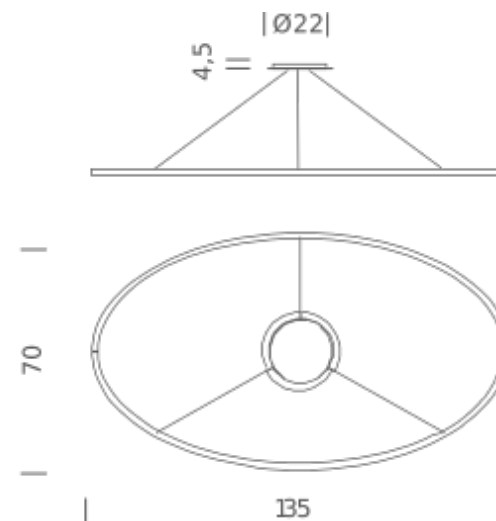

Codes

ELP LWW 54
ELP LNW 54
ELP LOW 54
ELP LLW 54

Structure/Diffuser

white/white
black/white
gold painted/white
polished aluminium/white

PACKAGE

Package 01 Dimension: 15x80x150 cm / Gross weight: 7,5 kg

Certificazioni

UPLIGHT 2700K

LAMPING

Source	linear LED
Total power	66W
Emission	diffused orientable
Switching	dimnable 1-10V
Tension	110/240V
Color temperature	2700K
Luminous flux	3450lm
Typ CRI	85
Energy class	A+
Materials	Aluminium
Notes	adjustable cable length from 2,5m to 0,4m, DALI version on request

Codes

ELP LW2 53
ELP LN2 53
ELP LO2 53
ELP LL2 53
ELP LGW 53

Structure/Diffuser

white/white
black/white
gold painted/white
polished aluminium/white
gold polished anodized/white

PACKAGE

Package 01 Dimension: 15x80x150 cm / Gross weight: 7,5 kg