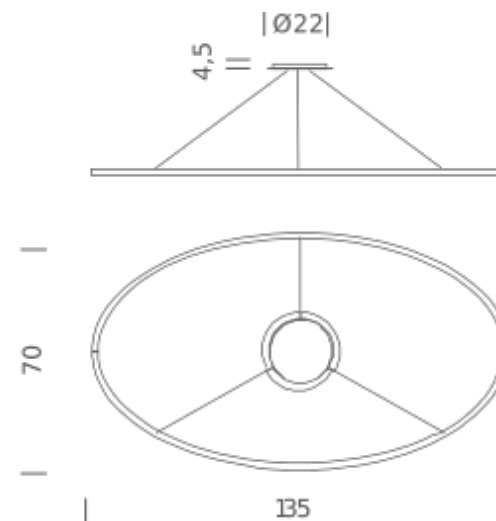

Codes

ELP LW2 54
ELP LN2 54
ELP LO2 54
ELP LL2 54
ELP LGW 54

Structure/Diffuser

white/white
black/white
gold painted/white
polished aluminium/white
gold polished anodized/white

PACKAGE

Package 01 Dimension: 15x80x150 cm / Gross weight: 7,5 kg

Certificazioni

DOWNLIGHT 3000K

LAMPING

Source	linear LED
Total power	66W
Emission	diffused orientable
Switching	dimnable 1-10V
Tension	110/240V
Color temperature	3000K
Luminous flux	3450lm
Typ CRI	85
Energy class	A+
Materials	Aluminium
Notes	adjustable cable length from 2,5m to 0,4m, DALI version on request

Codes

ELP LWW 54
ELP LNW 54
ELP LOW 54
ELP LLW 54

Structure/Diffuser

white/white
black/white
gold painted/white
polished aluminium/white

PACKAGE

Package 01 Dimension: 15x80x150 cm / Gross weight: 7,5 kg

Certificazioni