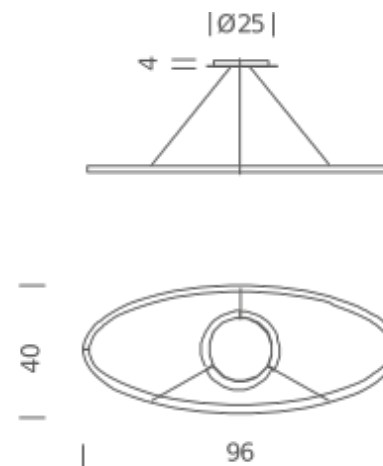

DOWNLIGHT 2700K

LAMPING

Source	linear LED
Total power	44W
Emission	diffused orientable
Switching	dimnable 1-10V
Tension	110/240V
Color temperature	2700K
Luminous flux	2250lm
Typ CRI	85
Energy class	A+
Materials	Aluminium
Notes	adjustable cable length from 2,5m to 0,4m, DALI version on request

Codes

ELP LW2 52	white/white
ELP LN2 52	black/white
ELP LO2 52	gold painted/white
ELP LL2 52	polished aluminium/white
ELP LGW 52	gold polished anodized/white

PACKAGE

Package 01	Dimension: 15x80x150 cm / Gross weight: 7,5 kg

Certificazioni