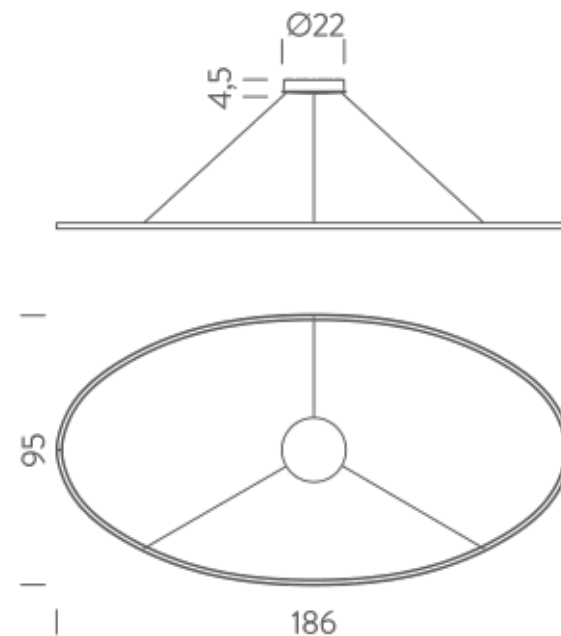

DOWNLIGHT 2700K

LAMPING

Source	linear LED
Total power	85W
Emission	diffused orientable
Switching	dimnable 1-10V
Tension	110/240V
Color temperature	2700K
Luminous flux	4425lm
Typ CRI	85
Energy class	A+
Materials	Aluminium
Notes	adjustable cable length from 2,5 to 0,4 m, DALI version on request

Codes

ELP LW2 59
ELP LN2 59
ELP LO2 59

Structure/Diffuser

white/white
black/white
gold painted/white

PACKAGE

Package 01

Dimension: 14x101x201 cm / Gross weight: 7,5 kg

Certificazioni