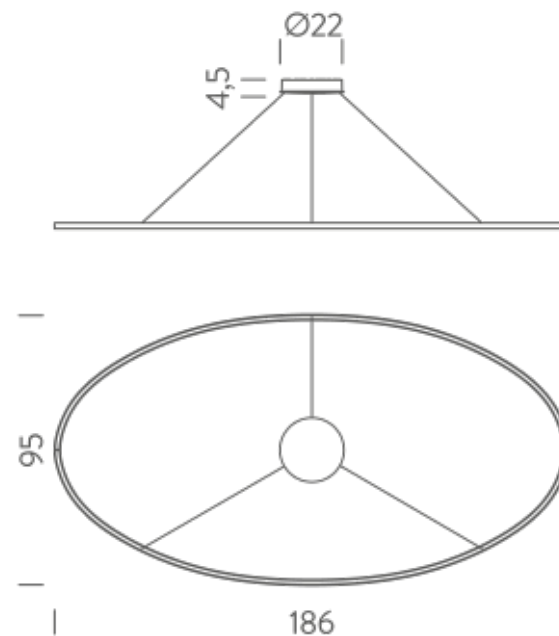

DOWNLIGHT 3000K

LAMPING

Source	linear LED
Total power	85W
Emission	diffused orientable
Switching	dimmable 1-10V
Tension	110/240V
Color temperature	3000K
Luminous flux	4425lm
Typ CRI	85
Energy class	A+
Materials	Aluminium
Notes	adjustable cable length from 2,5 to 0,4 m, DALI version on request

Codes

ELP LWW 59
ELP LNW 59
ELP LOW 59

Structure/Diffuser

white/white
black/white
gold painted/white

PACKAGE

Package 01

Dimension: 14x101x201 cm / Gross weight: 7,5 kg

Certificazioni