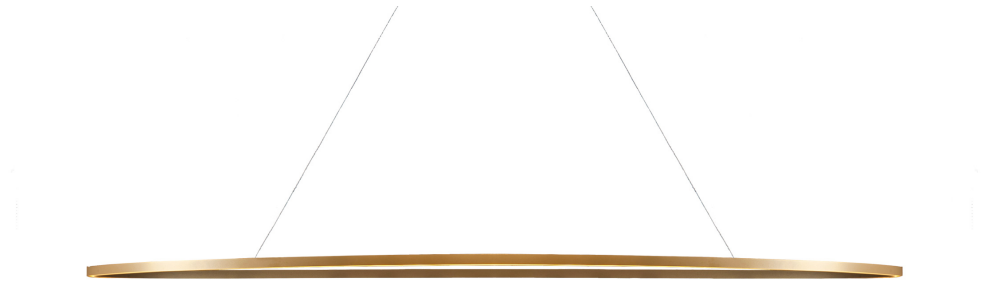

ELLISSE PENDANT MEGA

Federico Palazzari

Collection of LED pendants, floor/wall lamps available in different versions: major, minor, double, triple and mega provides a direct or indirect diffused light.

In extruded aluminum in different versions: matt lacquered in the finishes, white, black and gold painted.

Equipped with an opal diffuser.

The lamps are made using a proprietary extrusion coupling technology.

Ellisse Major is also available as floor or wall versions and is provided with a black marble base or a wall hook accessory.