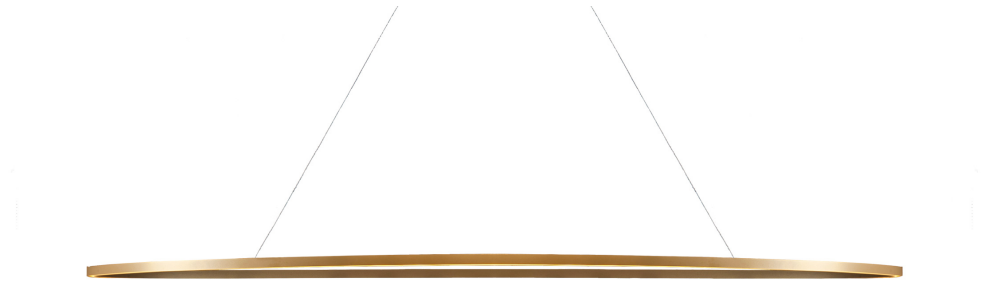

# ELLISSE PENDANT MEGA

*Federico Palazzari*

Realised in various versions through an innovative technology developed by Nemo for coupling extrusions, Ellisse guarantees diffused direct and indirect lighting with the LED housed within the structure while remaining unobtrusive. The design is linear and contemporary, while an elegant black marble base becomes a pedestal for the floor version.