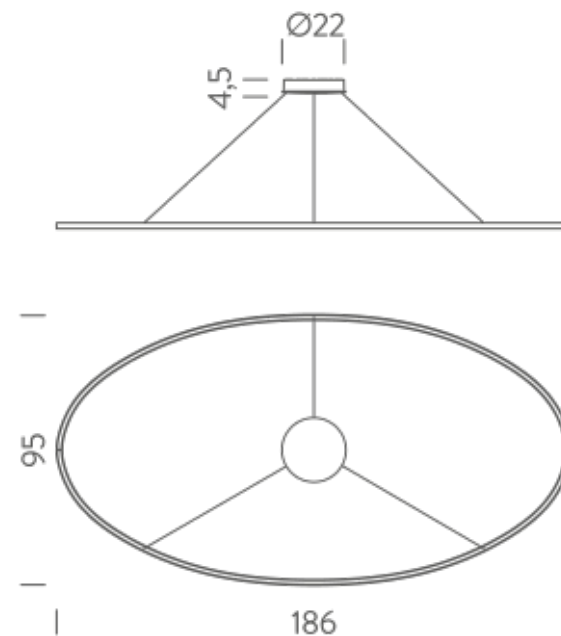

DOWNLIGHT 2700K

LAMPING

Source	linear LED
Total power	76W
Emission	diffused
Switching	dimnable 1-10V
Tension	110-240V
Color temperature	2700K
Luminous flux	4425lm
Typ CRI	85
IP class	20
Materials	Aluminium
Notes	adjustable cable length from 2,5 to 0,4 m, DALI version on request, TRIAC VERSION on request

Codes

ELP LW2 59
ELP LN2 59
ELP LO2 59

Structure

white
black
gold painted

PACKAGE

Package 01 Dimension: 14x101x201 cm / Gross weight: 7,5 kg

Certificazioni