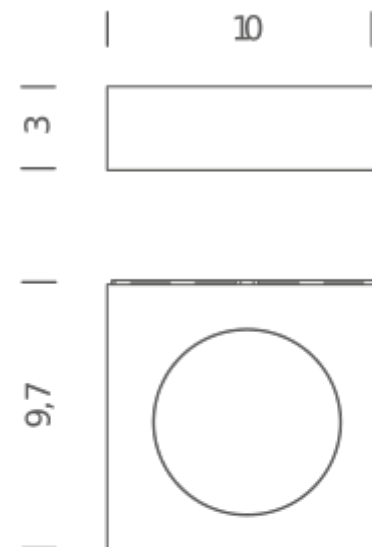

DOUBLE EMISSION

LAMPING

Source	LED board
Total power	2x6W
Emission	up+down
Switching	dimmable TRIAC
Tension	230V
Color temperature	2700K
Luminous flux	2x380lm
Typ CRI	85
Energy class	A+
Materials	aluminium
Notes	available also in 120V. Suggested dimmer: TECNEL TE7636 (dimming range: from ~45% to 100%) lamps are sold three by two
Net lamp weight	0,6 kg

Codes

FIM LWW 31
FIM LNW 31
FIM LLW 31
FIM LOW 31
FIM LGW 31
FIM LOS 31

Structure

white
black
polished
gold polished
gold burnished
gold frosted

PACKAGE

Package 01 Dimension: 18x15x14 cm / Gross weight: 1 kg

Certificazioni