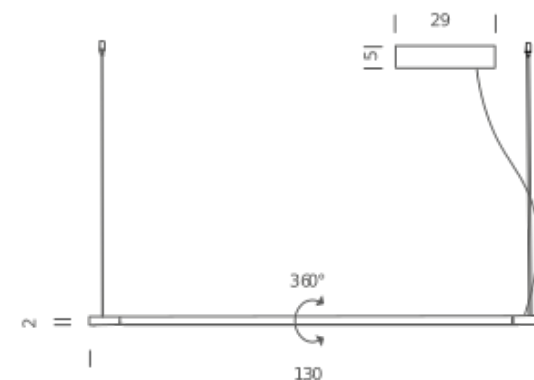

Dimension: 65x18x23 cm / Gross weight: 2,5 kg

Package 02

Dimension: 110x5x5 cm / Gross weight: 1 kg

Certificazioni

L130 - 3000K

LAMPING

Source	linear LED
Total power	19W
Emission	diffused side emission
Switching	dimmable 1-10V
Tension	110-240V
Color temperature	3000K
Luminous flux	1125lm
Typ CRI	85
IP class	20
Materials	Aluminium + PC + ABS
Notes	metal cable length 3m, electrical cable length 3m, 360° orientable

Codes

LIN LWW 5D

LIN LNN 5D

Structure

white

black

PACKAGE

Package 01

Dimension: 65x18x23 cm / Gross weight: 2,5 kg

Package 02

Dimension: 110x5x5 cm / Gross weight: 1 kg

Certificazioni

L200 - 2700K

LAMPING

Source	linear LED
Total power	33W
Emission	diffused side emission
Switching	dimmable 1-10V
Tension	110-240V
Color temperature	2700K
Luminous flux	1765lm
Typ CRI	85
IP class	20
Materials	Aluminium + PC + ABS
Notes	metal cable length 3m, electrical cable length 3m, 360° orientable

Dimension: 65x18x23 cm / Gross weight: 2,5 kg

Package 02

Dimension: 175x5x5 cm / Gross weight: 1 kg

Certificazioni

L200 - 3000K

LAMPING

Source	linear LED
Total power	33W
Emission	diffused side emission
Switching	dimmable 1-10V
Tension	110-240V
Color temperature	3000K
Luminous flux	1765lm
Typ CRI	85
IP class	20
Materials	Aluminium + PC + ABS
Notes	metal cable length 3m, electrical cable length 3m, 360° orientable