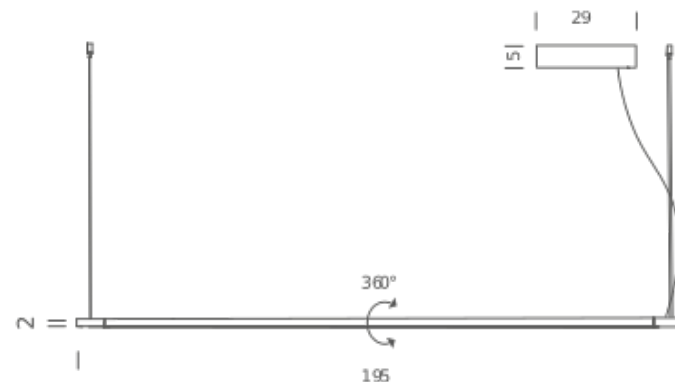

Dimension: 65x18x23 cm / Gross weight: 2,5 kg

Package 02

Dimension: 110x5x5 cm / Gross weight: 1 kg

Certificazioni

L130 - 3000K

LAMPING

Source	linear LED
Total power	19W
Emission	diffused side emission
Switching	dimmable 1-10V
Tension	110-240V
Color temperature	3000K
Luminous flux	1125lm
Typ CRI	85
IP class	20
Materials	Aluminium + PC + ABS
Notes	metal cable length 3m, electrical cable length 3m, 360° orientable

Dimension: 65x18x23 cm / Gross weight: 2,5 kg

Package 02

Dimension: 110x5x5 cm / Gross weight: 1 kg

Certificazioni

L200 - 2700K

LAMPING

Source	linear LED
Total power	33W
Emission	diffused side emission
Switching	dimmable 1-10V
Tension	110-240V
Color temperature	2700K
Luminous flux	1765lm
Typ CRI	85
IP class	20
Materials	Aluminium + PC + ABS
Notes	metal cable length 3m, electrical cable length 3m, 360° orientable

Dimension: 65x18x23 cm / Gross weight: 2,5 kg

Package 02

Dimension: 175x5x5 cm / Gross weight: 1 kg

Certificazioni

L200 - 3000K

LAMPING

Source	linear LED
Total power	33W
Emission	diffused side emission
Switching	dimmable 1-10V
Tension	110-240V
Color temperature	3000K
Luminous flux	1765lm
Typ CRI	85
IP class	20
Materials	Aluminium + PC + ABS
Notes	metal cable length 3m, electrical cable length 3m, 360° orientable

Codes

LIN LWW 5E
LIN LNN 5E

Structure

white
black

PACKAGE

Package 01 Dimension: 65x18x23 cm / Gross weight: 2,5 kg
Package 02 Dimension: 175x5x5 cm / Gross weight: 1 kg

Certificazioni