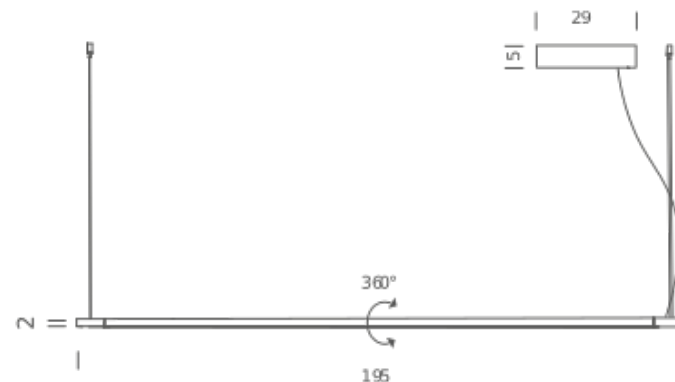

L130 - 2700K

LAMPING

Source	linear LED
Total power	19W
Emission	diffused side emission
Switching	dimmable 1-10V
Tension	110-240V
Color temperature	2700K
Luminous flux	1125lm
Typ CRI	85
IP class	20
Materials	Aluminium + PC + ABS
Notes	metal cable length 3m, electrical cable length 3m, 360° orientable

Dimension: 65x18x23 cm / Gross weight: 2,5 kg

Package 02

Dimension: 110x5x5 cm / Gross weight: 1 kg

Certificazioni

L130 - 3000K

LAMPING

Source	linear LED
Total power	19W
Emission	diffused side emission
Switching	dimmable 1-10V
Tension	110-240V
Color temperature	3000K
Luminous flux	1125lm
Typ CRI	85
IP class	20
Materials	Aluminium + PC + ABS
Notes	metal cable length 3m, electrical cable length 3m, 360° orientable

Dimension: 65x18x23 cm / Gross weight: 2,5 kg

Package 02

Dimension: 110x5x5 cm / Gross weight: 1 kg

Certificazioni

L200 - 2700K

LAMPING

Source	linear LED
Total power	33W
Emission	diffused side emission
Switching	dimmable 1-10V
Tension	110-240V
Color temperature	2700K
Luminous flux	1765lm
Typ CRI	85
IP class	20
Materials	Aluminium + PC + ABS
Notes	metal cable length 3m, electrical cable length 3m, 360° orientable

Dimension: 65x18x23 cm / Gross weight: 2,5 kg

Package 02

Dimension: 175x5x5 cm / Gross weight: 1 kg

Certificazioni

L200 - 3000K

LAMPING

Source	linear LED
Total power	33W
Emission	diffused side emission
Switching	dimmable 1-10V
Tension	110-240V
Color temperature	3000K
Luminous flux	1765lm
Typ CRI	85
IP class	20
Materials	Aluminium + PC + ABS
Notes	metal cable length 3m, electrical cable length 3m, 360° orientable