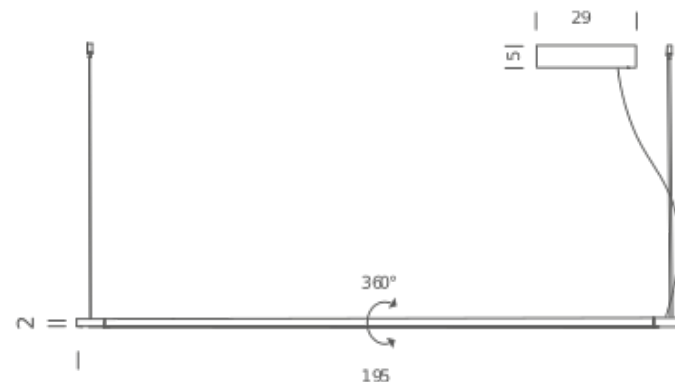

Dimension: 65x18x23 cm / Gross weight: 2,5 kg

Package 02

Dimension: 110x5x5 cm / Gross weight: 1 kg

Certificazioni

L130 - 3000K

LAMPING

Source	linear LED
Total power	19W
Emission	diffused side emission
Switching	dimmable 1-10V
Tension	110-240V
Color temperature	3000K
Luminous flux	1125lm
Typ CRI	85
IP class	20
Materials	Aluminium + PC + ABS
Notes	metal cable length 3m, electrical cable length 3m, 360° orientable

Codes

LIN LWW 5D

LIN LNN 5D

Structure

white

black

PACKAGE

Package 01

Dimension: 65x18x23 cm / Gross weight: 2,5 kg

Package 02

Dimension: 110x5x5 cm / Gross weight: 1 kg

Certificazioni

L200 - 2700K

LAMPING

Source	linear LED
Total power	33W
Emission	diffused side emission
Switching	dimmable 1-10V
Tension	110-240V
Color temperature	2700K
Luminous flux	1765lm
Typ CRI	85
IP class	20
Materials	Aluminium + PC + ABS
Notes	metal cable length 3m, electrical cable length 3m, 360° orientable

Dimension: 65x18x23 cm / Gross weight: 2,5 kg

Package 02

Dimension: 175x5x5 cm / Gross weight: 1 kg

Certificazioni

L200 - 3000K

LAMPING

Source	linear LED
Total power	33W
Emission	diffused side emission
Switching	dimmable 1-10V
Tension	110-240V
Color temperature	3000K
Luminous flux	1765lm
Typ CRI	85
IP class	20
Materials	Aluminium + PC + ABS
Notes	metal cable length 3m, electrical cable length 3m, 360° orientable