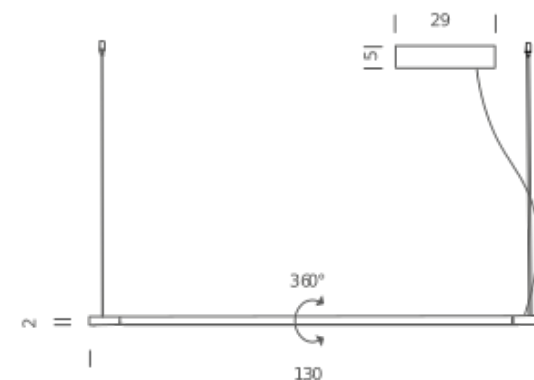

L130 - 2700K

LAMPING

Source	linear LED
Total power	19W
Emission	diffused side emission
Switching	dimmable 1-10V
Tension	110-240V
Color temperature	2700K
Luminous flux	1125lm
Typ CRI	85
IP class	20
Materials	Aluminium + PC + ABS
Notes	metal cable length 3m, electrical cable length 3m, 360° orientable

Dimension: 65x18x23 cm / Gross weight: 2,5 kg

Package 02

Dimension: 110x5x5 cm / Gross weight: 1 kg

Certificazioni

L130 - 3000K

LAMPING

Source	linear LED
Total power	19W
Emission	diffused side emission
Switching	dimmable 1-10V
Tension	110-240V
Color temperature	3000K
Luminous flux	1125lm
Typ CRI	85
IP class	20
Materials	Aluminium + PC + ABS
Notes	metal cable length 3m, electrical cable length 3m, 360° orientable

Dimension: 65x18x23 cm / Gross weight: 2,5 kg

Package 02

Dimension: 110x5x5 cm / Gross weight: 1 kg

Certificazioni

L200 - 2700K

LAMPING

Source	linear LED
Total power	33W
Emission	diffused side emission
Switching	dimmable 1-10V
Tension	110-240V
Color temperature	2700K
Luminous flux	1765lm
Typ CRI	85
IP class	20
Materials	Aluminium + PC + ABS
Notes	metal cable length 3m, electrical cable length 3m, 360° orientable

Dimension: 65x18x23 cm / Gross weight: 2,5 kg

Package 02

Dimension: 175x5x5 cm / Gross weight: 1 kg

Certificazioni

L200 - 3000K

LAMPING

Source	linear LED
Total power	33W
Emission	diffused side emission
Switching	dimmable 1-10V
Tension	110-240V
Color temperature	3000K
Luminous flux	1765lm
Typ CRI	85
IP class	20
Materials	Aluminium + PC + ABS
Notes	metal cable length 3m, electrical cable length 3m, 360° orientable