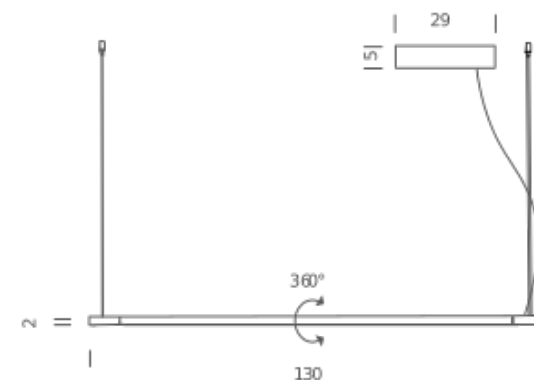

Dimension: 65x18x23 cm / Gross weight: 2,5 kg

Package 02

Dimension: 110x5x5 cm / Gross weight: 1 kg

Certificazioni

L130 - 3000K

LAMPING

Source	linear LED
Total power	19W
Emission	diffused side emission
Switching	dimmable 1-10V
Tension	110-240V
Color temperature	3000K
Luminous flux	1125lm
Typ CRI	85
IP class	20
Materials	Aluminium + PC + ABS
Notes	metal cable length 3m, electrical cable length 3m, 360° orientable

Dimension: 65x18x23 cm / Gross weight: 2,5 kg

Package 02

Dimension: 110x5x5 cm / Gross weight: 1 kg

Certificazioni

L200 - 2700K

LAMPING

Source	linear LED
Total power	33W
Emission	diffused side emission
Switching	dimmable 1-10V
Tension	110-240V
Color temperature	2700K
Luminous flux	1765lm
Typ CRI	85
IP class	20
Materials	Aluminium + PC + ABS
Notes	metal cable length 3m, electrical cable length 3m, 360° orientable

Dimension: 65x18x23 cm / Gross weight: 2,5 kg

Package 02

Dimension: 175x5x5 cm / Gross weight: 1 kg

Certificazioni

L200 - 3000K

LAMPING

Source	linear LED
Total power	33W
Emission	diffused side emission
Switching	dimmable 1-10V
Tension	110-240V
Color temperature	3000K
Luminous flux	1765lm
Typ CRI	85
IP class	20
Materials	Aluminium + PC + ABS
Notes	metal cable length 3m, electrical cable length 3m, 360° orientable

Codes

LIN LWW 5E
LIN LNN 5E

Structure

white
black

PACKAGE

Package 01 Dimension: 65x18x23 cm / Gross weight: 2,5 kg
Package 02 Dimension: 175x5x5 cm / Gross weight: 1 kg

Certificazioni