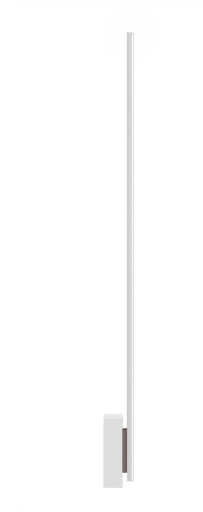

LINESCAPES FLOOR

Family of floor, ceiling and wall elements, efficient with an highly versatile linear luminous output. Body in aluminium extruded and opal white polycarbonate diffuser. Horizontal cantilever wall version supplied with kit for connection with remote driver. White or balck finishing with elements in grey painted on the floor and wall versions.

LED 2700K

LAMPING

Source	linear LED
Total power	38W
Emission	diffused
Switching	dimmable
Tension	110/240V
Color temperature	2700K
Luminous flux	2050lm
Typ CRI	85
Energy class	A+
Materials	Aluminium + PC + ABS
Notes	dimmer on cable, cable length 2,5m
Net lamp weight	8,9 kg

Codes

LIN LW2 21
LIN LN2 21

Structure/Diffuser

white/grey/white
black/grey/white

PACKAGE

Package 01
Package 02

Dimension: 15x15x15 cm / Gross weight: 4,7 kg
Dimension: 20x20x204 cm / Gross weight: 5,5 kg

Certificazioni

LED 3000K

LAMPING

Source	linear LED
Total power	38W
Emission	diffused
Switching	dimmable
Tension	110/240V
Color temperature	3000K
Luminous flux	2050lm
Typ CRI	85
Energy class	A+
Materials	Aluminium + PC + ABS
Notes	dimmer on cable, cable length 2,5m
Net lamp weight	8,9 kg