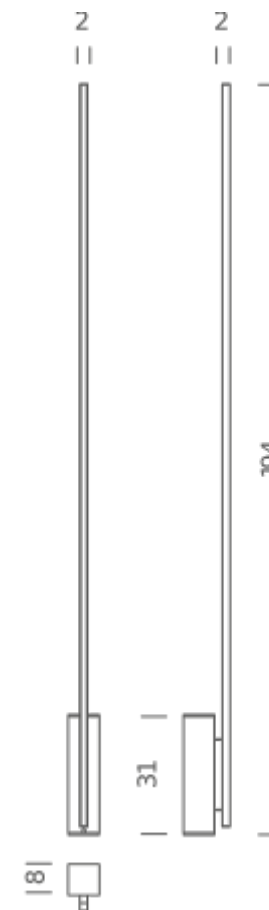

2700K

LAMPING

Source	linear LED
Total power	42W
Emission	diffused side emission
Switching	dimnable on cable
Tension	110-240V
Color temperature	2700K
Luminous flux	2050lm
Typ CRI	85
IP class	20
Materials	Aluminium + PC + ABS
Notes	cable length 2,5m, black RAL 9005, white RAL 9003
Net lamp weight	8,9 kg

Codes

LIN LW2 22
LIN LN2 22
LIN LG2 22

Structure/Diffuser

white/grey/white
black/grey/white
gold/grey/white

PACKAGE

Package 01	Dimension: 15x15x15 cm / Gross weight: 4,7 kg
Package 02	Dimension: 20x20x204 cm / Gross weight: 5,5 kg

Certificazioni