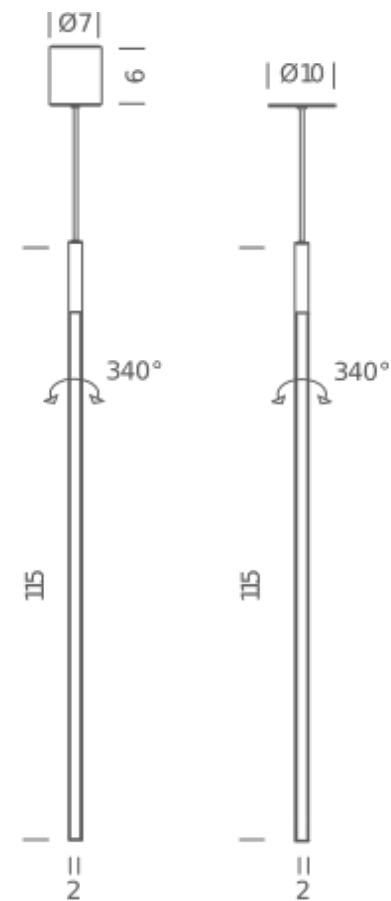

2700K

LAMPING

Source	linear LED
Total power	12W
Emission	diffused side emission
Switching	dimmable 1-10V
Tension	110-240V
Color temperature	2700K
Luminous flux	475lm
Typ CRI	85
IP class	20
Materials	Aluminium + PC + ABS
Notes	cable length max 3m, 360° orientable

3000K

LAMPING

Source	linear LED
Total power	12W
Emission	diffused side emission
Switching	dimmable 1-10V
Tension	110-240V
Color temperature	3000K
Luminous flux	475lm
Typ CRI	85
IP class	20
Materials	Aluminium + PC + ABS
Notes	cable length max 3m, 360° orientable

Codes

LIN LWW 59

Structure

white

PACKAGE

Package 01

Dimension: 15x20x130 cm / Gross weight: 2,7 kg

Certificazioni

LED RECESSED 2700K

LAMPING

Source	linear LED
Total power	19W
Emission	diffused side emission
Switching	dimmable 1-10V
Tension	110-240V
Color temperature	2700K
Luminous flux	1125lm
Typ CRI	85
Energy class	A+
IP class	20
Materials	Aluminium + PC + ABS
Notes	cable length max 3m, 360° orientable, recessed hole Ø8xHmin 4cm