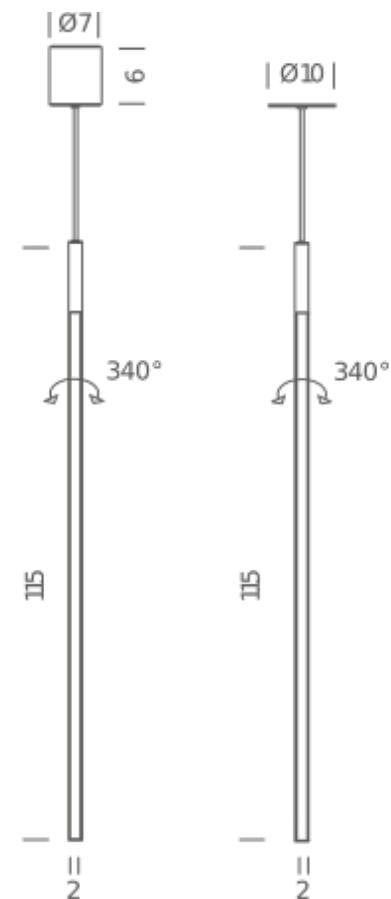

2700K

LAMPING

Source	linear LED
Total power	12W
Emission	diffused side emission
Switching	dimmable 1-10V
Tension	110-240V
Color temperature	2700K
Luminous flux	475lm
Typ CRI	85
IP class	20
Materials	Aluminium + PC + ABS
Notes	cable length max 3m, 360° orientable

Codes

LIN LW2 59

Structure

white

PACKAGE

Package 01

Dimension: 15x20x130 cm / Gross weight: 2,7 kg

Certificazioni

3000K

LAMPING

Source	linear LED
Total power	12W
Emission	diffused side emission
Switching	dimmable 1-10V
Tension	110-240V
Color temperature	3000K
Luminous flux	475lm
Typ CRI	85
IP class	20
Materials	Aluminium + PC + ABS
Notes	cable length max 3m, 360° orientable

Codes

LIN LWW 59

Structure

white

PACKAGE

Package 01

Dimension: 15x20x130 cm / Gross weight: 2,7 kg

Certificazioni