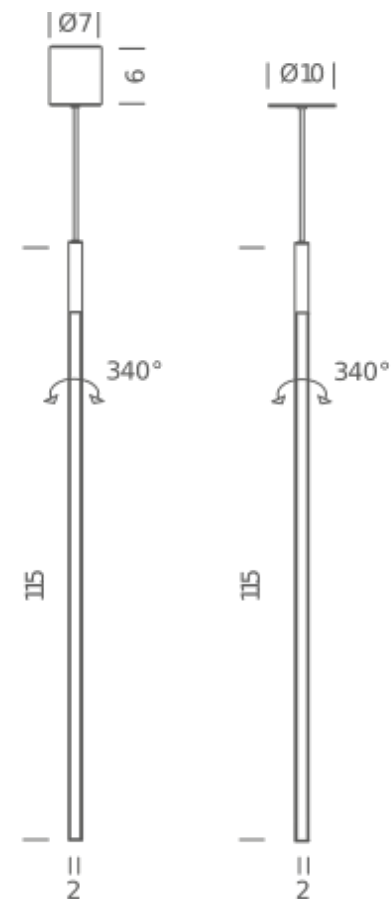

2700K

LAMPING

Source	linear LED
Total power	12W
Emission	diffused side emission
Switching	dimmable 1-10V
Tension	110-240V
Color temperature	2700K
Luminous flux	475lm
Typ CRI	85
IP class	20
Materials	Aluminium + PC + ABS
Notes	cable length max 3m, 360° orientable

LED RECESSED 2700K

LAMPING

Source	linear LED
Total power	19W
Emission	diffused side emission
Switching	dimmable 1-10V
Tension	110-240V
Color temperature	2700K
Luminous flux	1125lm
Typ CRI	85
Energy class	A+
IP class	20
Materials	Aluminium + PC + ABS
Notes	cable length max 3m, 360° orientable, recessed hole Ø8xHmin 4cm

Codes

LIN LW2 5A

Structure/Diffuser

white/white

PACKAGE

Package 01

Dimension: 15x20x130 cm / Gross weight: 2,7 kg

Certificazioni

LED RECESSED 3000K

LAMPING

Source	linear LED
Total power	19W
Emission	diffused side emission
Switching	dimmable 1-10V
Tension	110-240V
Color temperature	3000K
Luminous flux	1125lm
Typ CRI	85
IP class	20
Materials	Aluminium + PC + ABS
Notes	cable length max 3m, 360° orientable, recessed hole Ø8xHmin 4cm