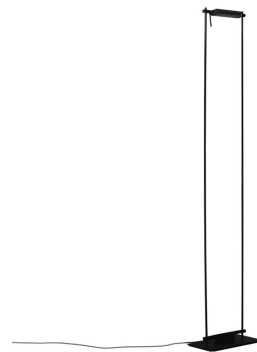

LOGO FLOOR

Mario Barbaglia

Floor, wall and ceiling LED and halogen lamps with adjustable head, in aluminium and printed ABS. In the LED version the perforated reflector is painted in black. Available in black. Widespread adjustable light, dimmable.

LED

LAMPING

Source	LED board
Total power	16W
Emission	orientable, 140°
Switching	dimmable
Tension	230V
Color temperature	2700K
Luminous flux	1380lm (source luminous flux)
Typ CRI	85
Energy class	A+
Materials	metal + plastic
Notes	orientable 140°, dimmer on cable, cable length 3m
Net lamp weight	7,3 kg

Codes

LOG LNN 21

Structure/Diffuser

black/black

PACKAGE

Package 01

Dimension: 25x40x8 cm / Gross weight: 7 kg

Package 02

Dimension: 31x17x198 cm / Gross weight: 3,2 kg

Certificazioni