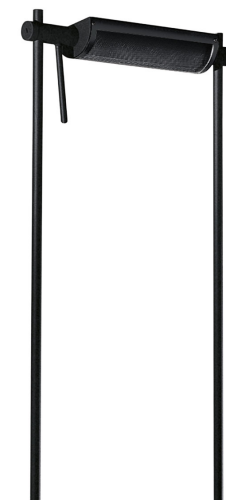

LOGO FLOOR

Mario Barbaglia

Floor, wall and ceiling LED and halogen lamps with adjustable head, in aluminium and printed ABS. In the LED version the perforated reflector is painted in black. Available in black. Widespread adjustable light, dimmable.

LED

LAMPING

Source	LED board
Total power	16W
Emission	orientable, 140°
Switching	dimmable
Tension	230V
Color temperature	2700K
Luminous flux	1380lm (source luminous flux)
Typ CRI	85
Energy class	A+
Materials	metal + plastic
Notes	orientable 140°, dimmer on cable, cable length 3m
Net lamp weight	7,3 kg

Codes

LOG LNN 21

Structure/Diffuser

black/black

PACKAGE

Package 01

Dimension: 25x40x8 cm / Gross weight: 7 kg

Package 02

Dimension: 31x17x198 cm / Gross weight: 3,2 kg

Certificazioni