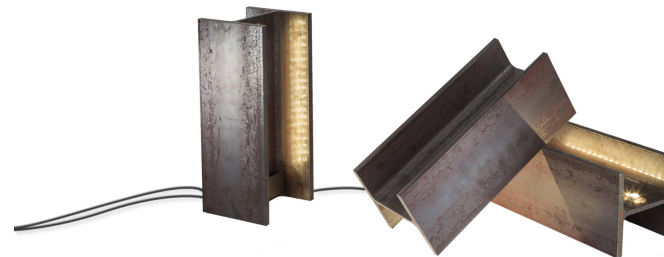

# MAIS PLUS QUE CELA JE NE PEUX PAS

*Rudy Ricciotti*

Family of lamps in two sizes, floor and table lamps with indirect light in industrial style made of rough metal. Each lamp is produced in a traditional way so that small aesthetic and finishing differences between one product and another are a sign of uniqueness. The floor version is also available for outdoor use and is treated with protective paint.

## LED INDOOR

### LAMPING

Source	linear LED
Total power	10W
Emission	direct/indirect
Switching	dimmable, TRIAC
Tension	220V
Color temperature	2700K
Luminous flux	550lm
Typ CRI	83
Energy class	A+
Materials	steel
Notes	cable length 2,7m, dimmer on cable, also available in 120V
Accessories	Fixing plate,
Net lamp weight	12 kg

### Structure

raw metal