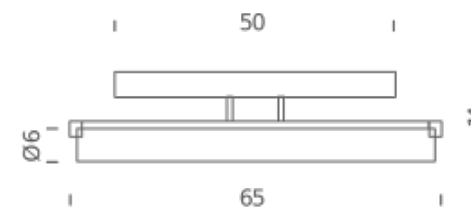

Codes

NOR HLW 31

Structure/Diffuser

chrome/white (pyrex)

PACKAGE

Package 01

Dimension: 37x36x14 cm / Gross weight: 2,5 kg

Certificazioni

25 LED

LAMPING

Source	LED board
Total power	20W
Emission	diffused
Tension	110/230V
Color temperature	3000K
Luminous flux	1800lm (source luminous flux)
Typ CRI	85
Energy class	A+
IP class	40
Materials	PMMA + aluminium
Notes	horizontal and vertical mounting, PMMA diffuser, double insulation only for version 25
Net lamp weight	1,8 kg

Codes

NOR LLW 35

Structure/Diffuser

chrome/white (PMMA)

PACKAGE

Package 01

Dimension: 37x36x14 cm / Gross weight: 2,5 kg

Certificazioni

Codes

NOR LLW 32

Structure/Diffuser

chrome/white (PMMA)

PACKAGE

Package 01

Dimension: 35x75x15 cm / Gross weight: 4 kg

Certificazioni